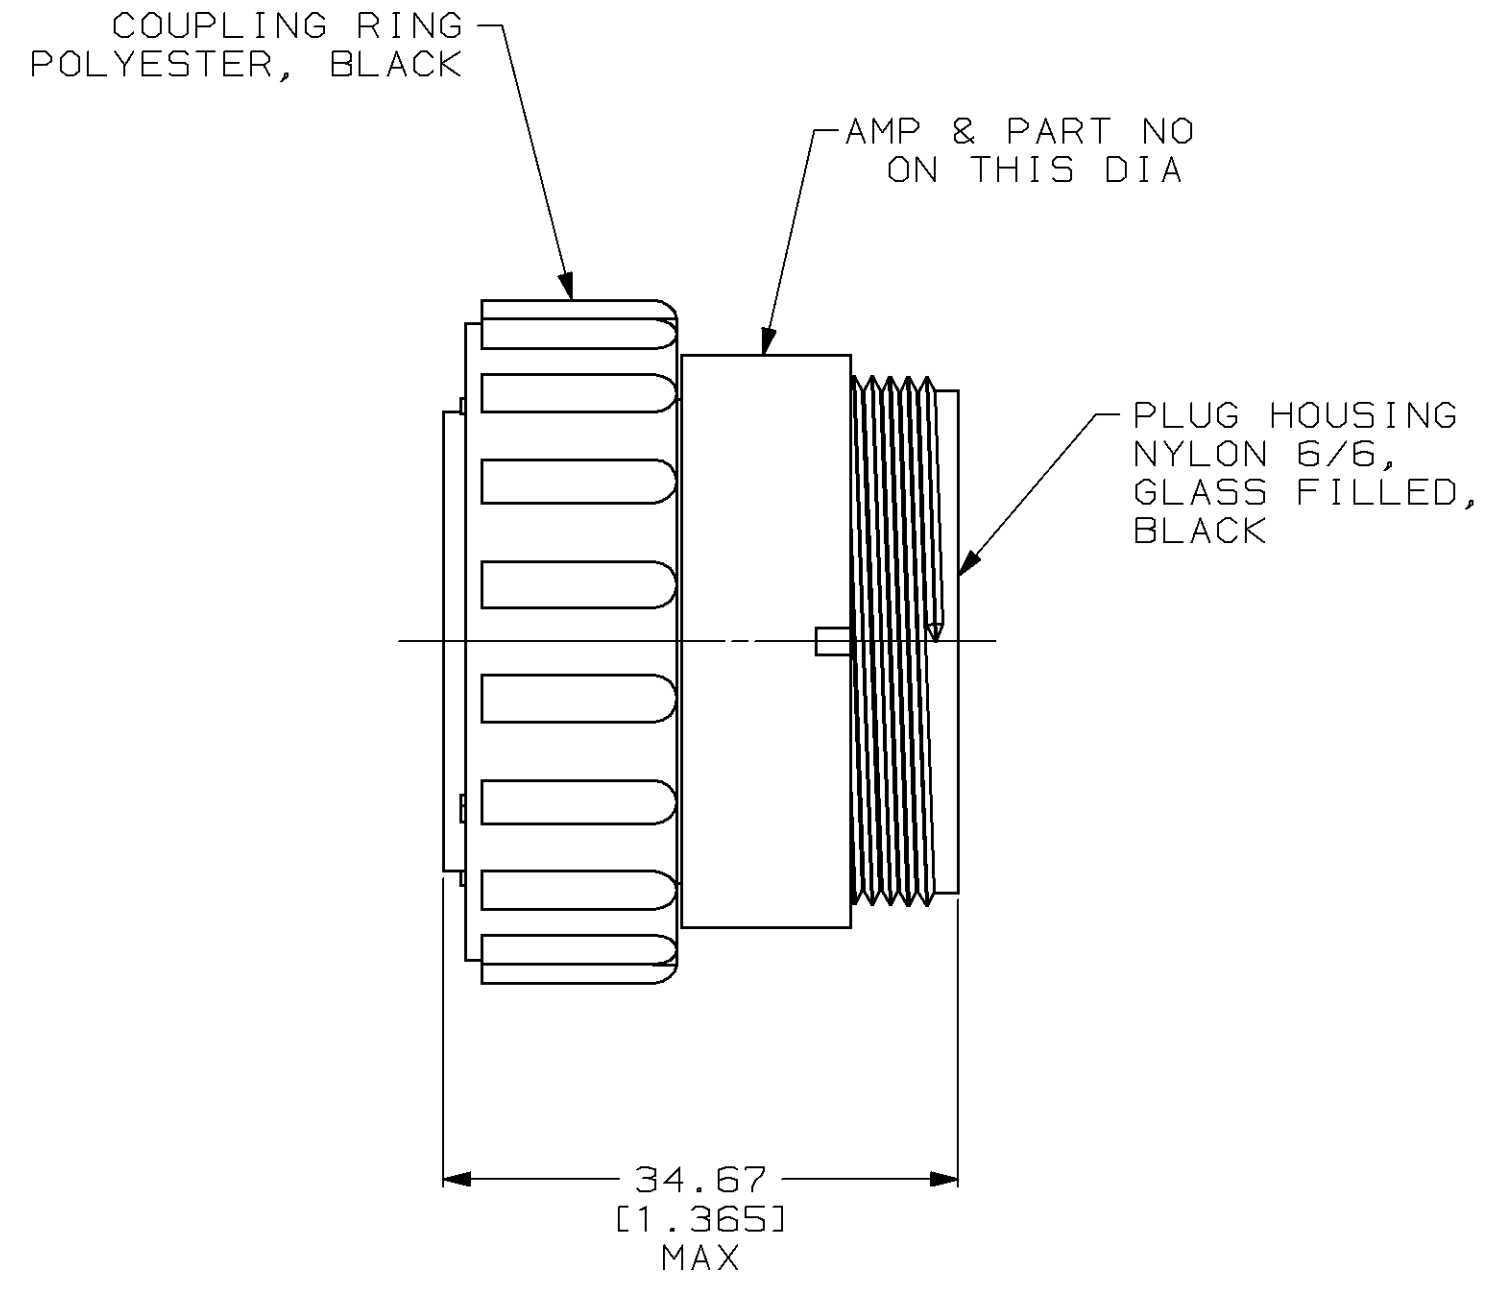

- CONTACT CAVITIES IDENTIFIED BY CHARACTERS ON FRONT AND REAR FACES OF CONNECTOR.
- THIS CONNECTOR WILL ACCEPT (37) MULTIMATE PIN CONTACTS.

213850-1
PART NUMBER

DO NOT SCALE PRINT. UNLESS SPECIFIED DIMENSIONS IN mm [INCHES] TOLERANCES ON: 2 PLC DEC ± 0.13 [.005] 3 PLC DEC ± - ANGLES ± -	DR 01/04/95 K.FOLTZ CHK 01/09/95 R.STONE APPD 01/10/95 T.COULSON	AMP Incorporated Harrisburg, PA 17105-3608	NAME
MATERIAL SEE CALLOUT	APPD 01/16/95 A.FRANTUM PRODUCT SPEC -		PLUG ASSEMBLY, REVERSE SEX, SIZE 23, SERIES I, CPC
FINISH -	APPLICATION SPEC -	SIZE C	CAGE CODE 00779
	WEIGHT -	SCALE 2:1	DRAWING NO 213850
			SHEET 1 OF 1