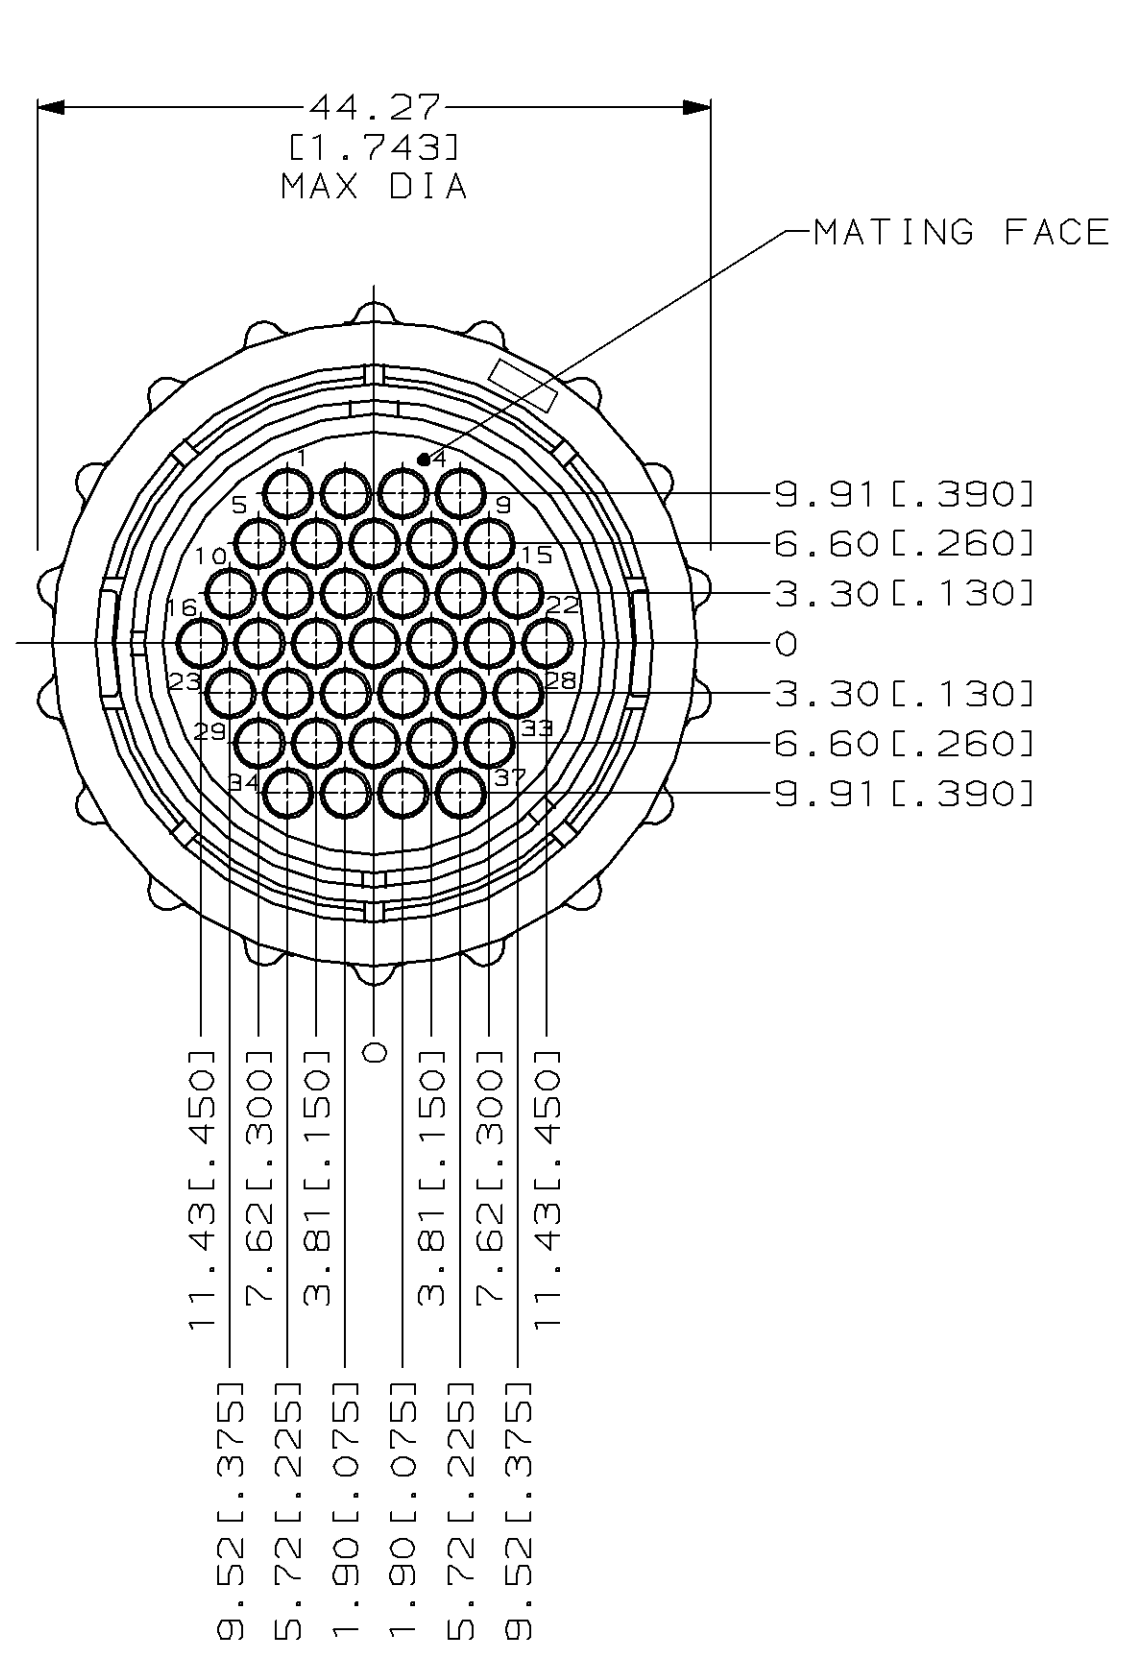

THIS DRAWING IS UNPUBLISHED. RELEASED FOR PUBLICATION
 © COPYRIGHT 19 BY AMP INCORPORATED. ALL INTERNATIONAL RIGHTS RESERVED.

LOC	DIST	P	F	ZONE	LTR	DESCRIPTION	DATE	APPD
FT	4				0	RLSE PER NPR 5254 WAS 94-5029-026-01	01/04/95	AF
					A	REV PER EC 0020-68-95	02/07/95	AF
					B	REV PER EC 0320-7-97	16 JAN 97	KD

- CONTACT CAVITIES IDENTIFIED BY CHARACTERS ON FRONT AND REAR FACES OF CONNECTOR.
- THIS CONNECTOR WILL ACCEPT (37) MULTIMATE PIN CONTACTS.

213850-1
PART NUMBER

DO NOT SCALE PRINT. UNLESS SPECIFIED DIMENSIONS IN mm [INCHES] TOLERANCES ON: 2 PLC DEC ± 0.13 [.005] 3 PLC DEC ± - ANGLES ± -	DR 01/04/95 K.FOLTZ CHK 01/09/95 R.STONE APPD 01/10/95 T.COULSON	AMP Incorporated Harrisburg, PA 17105-3608	NAME
MATERIAL SEE CALLOUT	APPD 01/16/95 A.FRANTUM PRODUCT SPEC -		PLUG ASSEMBLY, REVERSE SEX, SIZE 23, SERIES I, CPC
FINISH -	APPLICATION SPEC -	SIZE C	CAGE CODE 00779
	WEIGHT -	SCALE 2:1	DRAWING NO 213850
			SHEET 1 OF 1