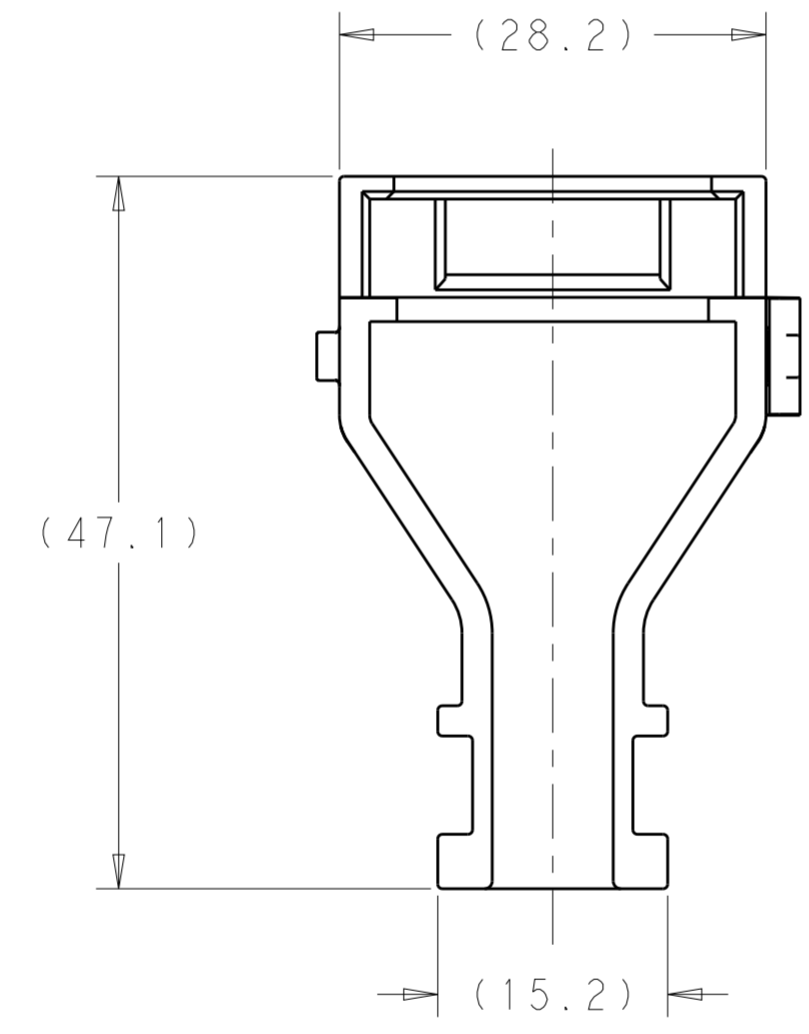

- 1. MATERIAL: PBT, 15% GLASS FILLED, COLOR: BLACK
- 2. USED WITH 8 POSITION AMPSEAL PLUG ASSEMBLY 776286
- 3. TWO PIECES REQUIRED PER ASSEMBLY
- 4. A WIRE TIE IS RECOMMENDED AROUND THE WIRE EXIT END OF THE BACKSHELL TO AID IN SECURING THE TWO HALVES TOGETHER

2138529-1  
PART NO

THIS DRAWING IS A CONTROLLED DOCUMENT.		DWN J. MCNEAL 23FEB2017	<b>STE</b> TE Connectivity	
		CHK D. STRAUSSER 23FEB2017		
DIMENSIONS: mm		APVD -	NAME WIRE RELIEF, 8 POSITION, AMPSEAL	
TOLERANCES UNLESS OTHERWISE SPECIFIED:		PRODUCT SPEC -	RESTRICTED TO	
0 PLC ±		APPLICATION SPEC -	SIZE A2	CAGE CODE C-2138529
1 PLC ±		WEIGHT -	DRAWING NO	
2 PLC ±		CUSTOMER DRAWING		
3 PLC ±		SCALE 2:1 SHEET 1 OF 1 REV C		
4 PLC ±				
ANGLES ±				
FINISH -				