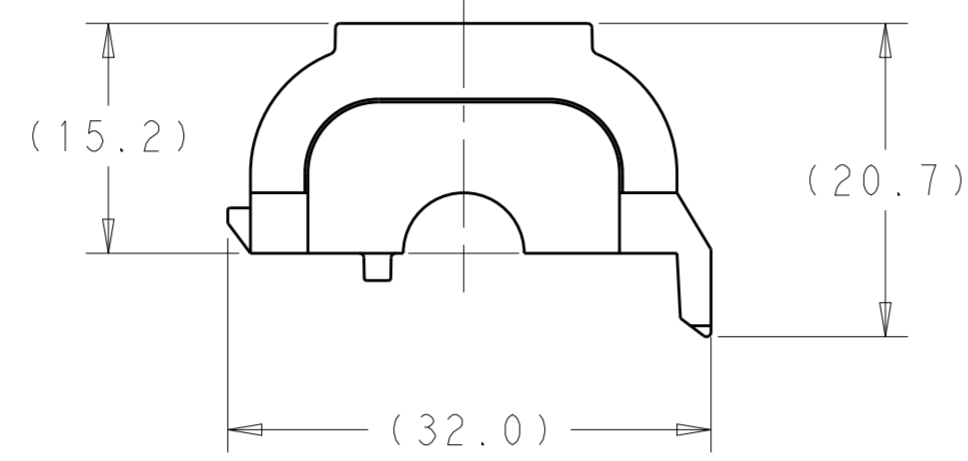

- 1. MATERIAL: PBT, 15% GLASS FILLED, COLOR: BLACK
- 2. USED WITH 8 POSITION AMPSEAL PLUG ASSEMBLY 776286
- 3. TWO PIECES REQUIRED PER ASSEMBLY
- 4. A WIRE TIE IS RECOMMENDED AROUND THE WIRE EXIT END OF THE BACKSHELL TO AID IN SECURING THE TWO HALVES TOGETHER

2138529-1  
PART NO

THIS DRAWING IS A CONTROLLED DOCUMENT.		DWN J. MCNEAL 23FEB2017	<b>STE</b> TE Connectivity	
		CHK D. STRAUSSER 23FEB2017		
DIMENSIONS: mm		APVD -	NAME WIRE RELIEF, 8 POSITION, AMPSEAL	
TOLERANCES UNLESS OTHERWISE SPECIFIED:		PRODUCT SPEC -	RESTRICTED TO	
0 PLC ±		APPLICATION SPEC -	SIZE A2	CAGE CODE C-2138529
1 PLC ±		WEIGHT -	DRAWING NO	
2 PLC ±		CUSTOMER DRAWING		
3 PLC ±		SCALE 2:1 SHEET 1 OF 1 REV C		
4 PLC ±				
ANGLES ±				
FINISH -				