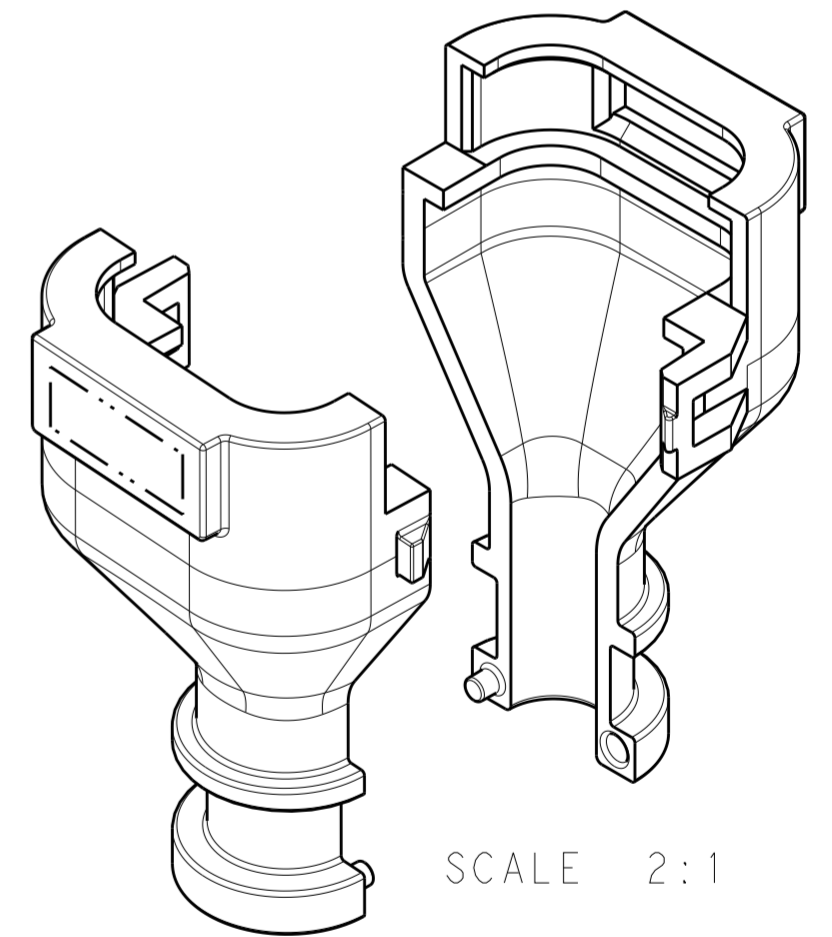

- 1. MATERIAL: PBT, 15% GLASS FILLED, COLOR: BLACK
- 2. USED WITH 8 POSITION AMPSEAL PLUG ASSEMBLY 776286
- 3. TWO PIECES REQUIRED PER ASSEMBLY
- 4. A WIRE TIE IS RECOMMENDED AROUND THE WIRE EXIT END OF THE BACKSHELL TO AID IN SECURING THE TWO HALVES TOGETHER

2138529-1  
PART NO

THIS DRAWING IS A CONTROLLED DOCUMENT.		DWN J. MCNEAL 23FEB2017	<b>STE</b> TE Connectivity	
		CHK D. STRAUSSER 23FEB2017		
DIMENSIONS: mm		APVD -	NAME WIRE RELIEF, 8 POSITION, AMPSEAL	
TOLERANCES UNLESS OTHERWISE SPECIFIED:		PRODUCT SPEC -	RESTRICTED TO	
0 PLC ±		APPLICATION SPEC -	SIZE A2	CAGE CODE C-2138529
1 PLC ±		WEIGHT -	DRAWING NO	
2 PLC ±		CUSTOMER DRAWING		
3 PLC ±		SCALE 2:1 SHEET 1 OF 1 REV C		
4 PLC ±				
ANGLES ±				
FINISH -				