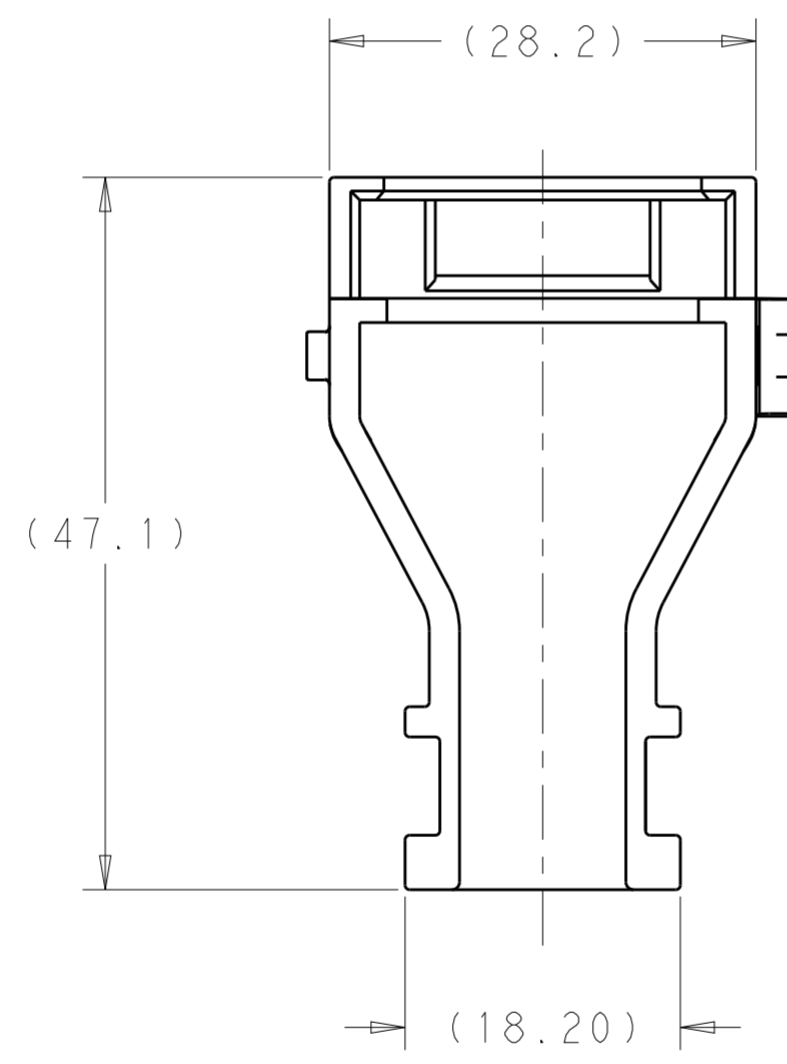

- 1. MATERIAL: PBT, 15% GLASS FILLED, COLOR: BLACK
- 2. USED WITH 14 POSITION AMPSEAL PLUG ASSEMBLY 776273
- 3. TWO PIECES REQUIRED PER ASSEMBLY
- 4. A WIRE TIE IS RECOMMENDED AROUND THE WIRE EXIT END OF THE BACKSHELL TO AID IN SECURING THE TWO HALVES TOGETHER

SCALE 2:1

2138530-1
PART NO

THIS DRAWING IS A CONTROLLED DOCUMENT.		DWN J. MCNEAL 23FEB2017	 TE Connectivity	
DIMENSIONS: mm		CHK D. STRAUSSER 23FEB2017		
TOLERANCES UNLESS OTHERWISE SPECIFIED:		APVD D. STRAUSSER 29MAY2018	NAME WIRE RELIEF, 14 POSITION, AMPSEAL	
0 PLC ± 1 PLC ± 2 PLC ±0.10 3 PLC ± 4 PLC ± ANGLES ±2° FINISH -		PRODUCT SPEC -	SIZE A2	RESTRICTED TO
MATERIAL 1		APPLICATION SPEC -	CAGE CODE -	DRAWING NO. C-2138530
		WEIGHT -	SCALE 2:1	SHEET 1 OF 1 REV D
		CUSTOMER DRAWING		