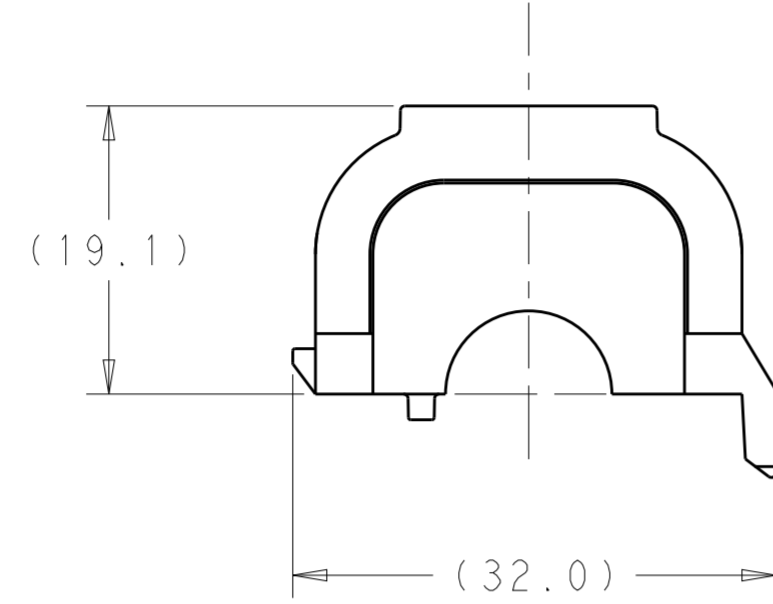

- 1. MATERIAL: PBT, 15% GLASS FILLED, COLOR: BLACK
- 2. USED WITH 14 POSITION AMPSEAL PLUG ASSEMBLY 776273
- 3. TWO PIECES REQUIRED PER ASSEMBLY
- 4. A WIRE TIE IS RECOMMENDED AROUND THE WIRE EXIT END OF THE BACKSHELL TO AID IN SECURING THE TWO HALVES TOGETHER

SCALE 2:1

2138530-1
PART NO

THIS DRAWING IS A CONTROLLED DOCUMENT.		DWN J. MCNEAL 23FEB2017	 TE Connectivity	
DIMENSIONS: mm		CHK D. STRAUSSER 23FEB2017		
TOLERANCES UNLESS OTHERWISE SPECIFIED:		APVD D. STRAUSSER 29MAY2018	NAME WIRE RELIEF, 14 POSITION, AMPSEAL	
0 PLC ± 1 PLC ± 2 PLC ±0.10 3 PLC ± 4 PLC ± ANGLES ±2° FINISH -		PRODUCT SPEC -	SIZE A2	RESTRICTED TO
MATERIAL 1		APPLICATION SPEC -	CAGE CODE -	DRAWING NO. C-2138530
		WEIGHT -	SCALE 2:1	SHEET 1 OF 1 REV D
		CUSTOMER DRAWING		