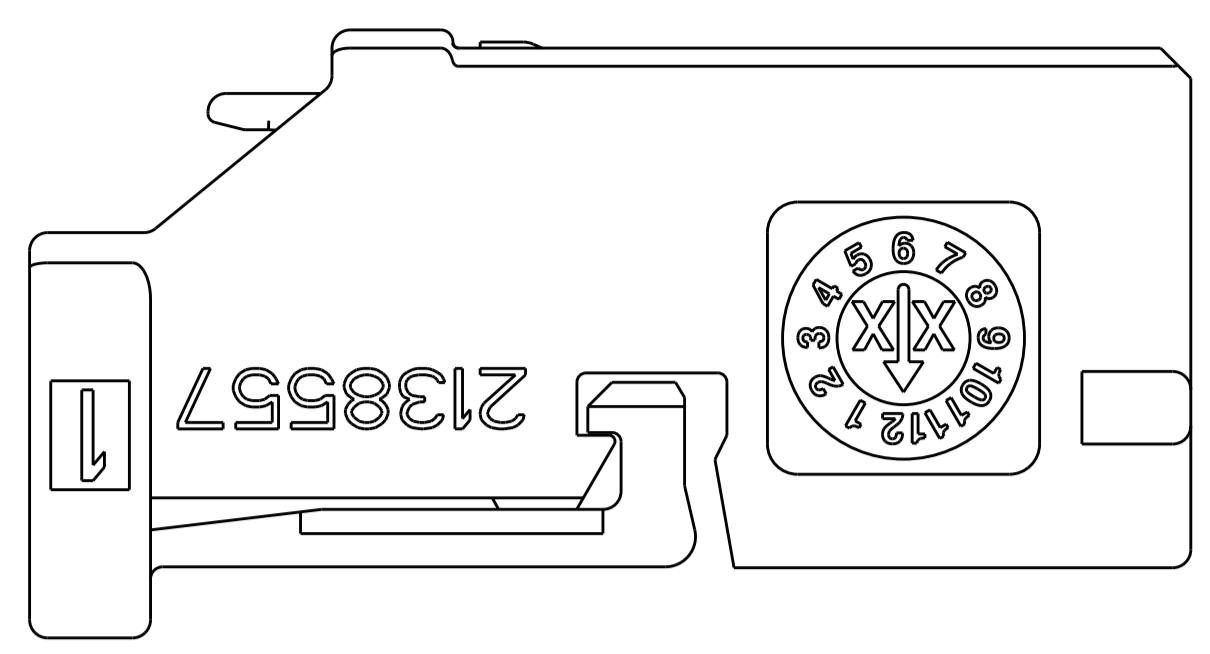

LOC	DIST	REVISIONS					
GE	00	P	LTN	DESCRIPTION	DATE	DWN	APVD
		A		RELEASED PER ECO-13-001134	21JAN2013	MDB	MDB

2138557-1 ASSEMBLED VIEW

- ⚠ MATERIAL: PBT, 15% GF.
COLOR : SEE TABLE
- 2. PLUG MATES WITH CAP HOUSING 2138558
- 3. PLUG WILL ACCEPT GENERATION Y RECEPTACLE CONTACTS, DOWNWARD ORIENTATION, ISL-LOCKUP.
- 4. NOTE REMOVED.
- 5. FOR HARNESS ASSEMBLY INSTRUCTIONS, SEE TE SPEC 408-32069.

2138557-1 AS SHOWN

GRAY	B	2138557-2
BLACK	A	2138557-1
COLOR	KEYING OPTION	PART NUMBER

THIS DRAWING IS A CONTROLLED DOCUMENT.		DWN: R. WHITAKER 27MAY2011	STE TE Connectivity	
DIMENSIONS: mm		CHK: D. BROWN 27MAY2011	NAME: SINGLE PIECE PLUG, 2 POSITION, GENERATION Y	
TOLERANCES UNLESS OTHERWISE SPECIFIED:		APVD: D. BROWN 27MAY2011	PRODUCT SPEC: -	
0 PLC ±		APPLICATION SPEC: -		
1 PLC ±0.3		SIZE: CAGE CODE: DRAWING NO: A100779C=2138557		
2 PLC ±0.10		RESTRICTED TO: -		
3 PLC ±		WEIGHT: -		
4 PLC ±		SCALE: 8:1 SHEET 1 OF 1 REV A		
ANGLES ±		Customer Drawing		
FINISH: -				