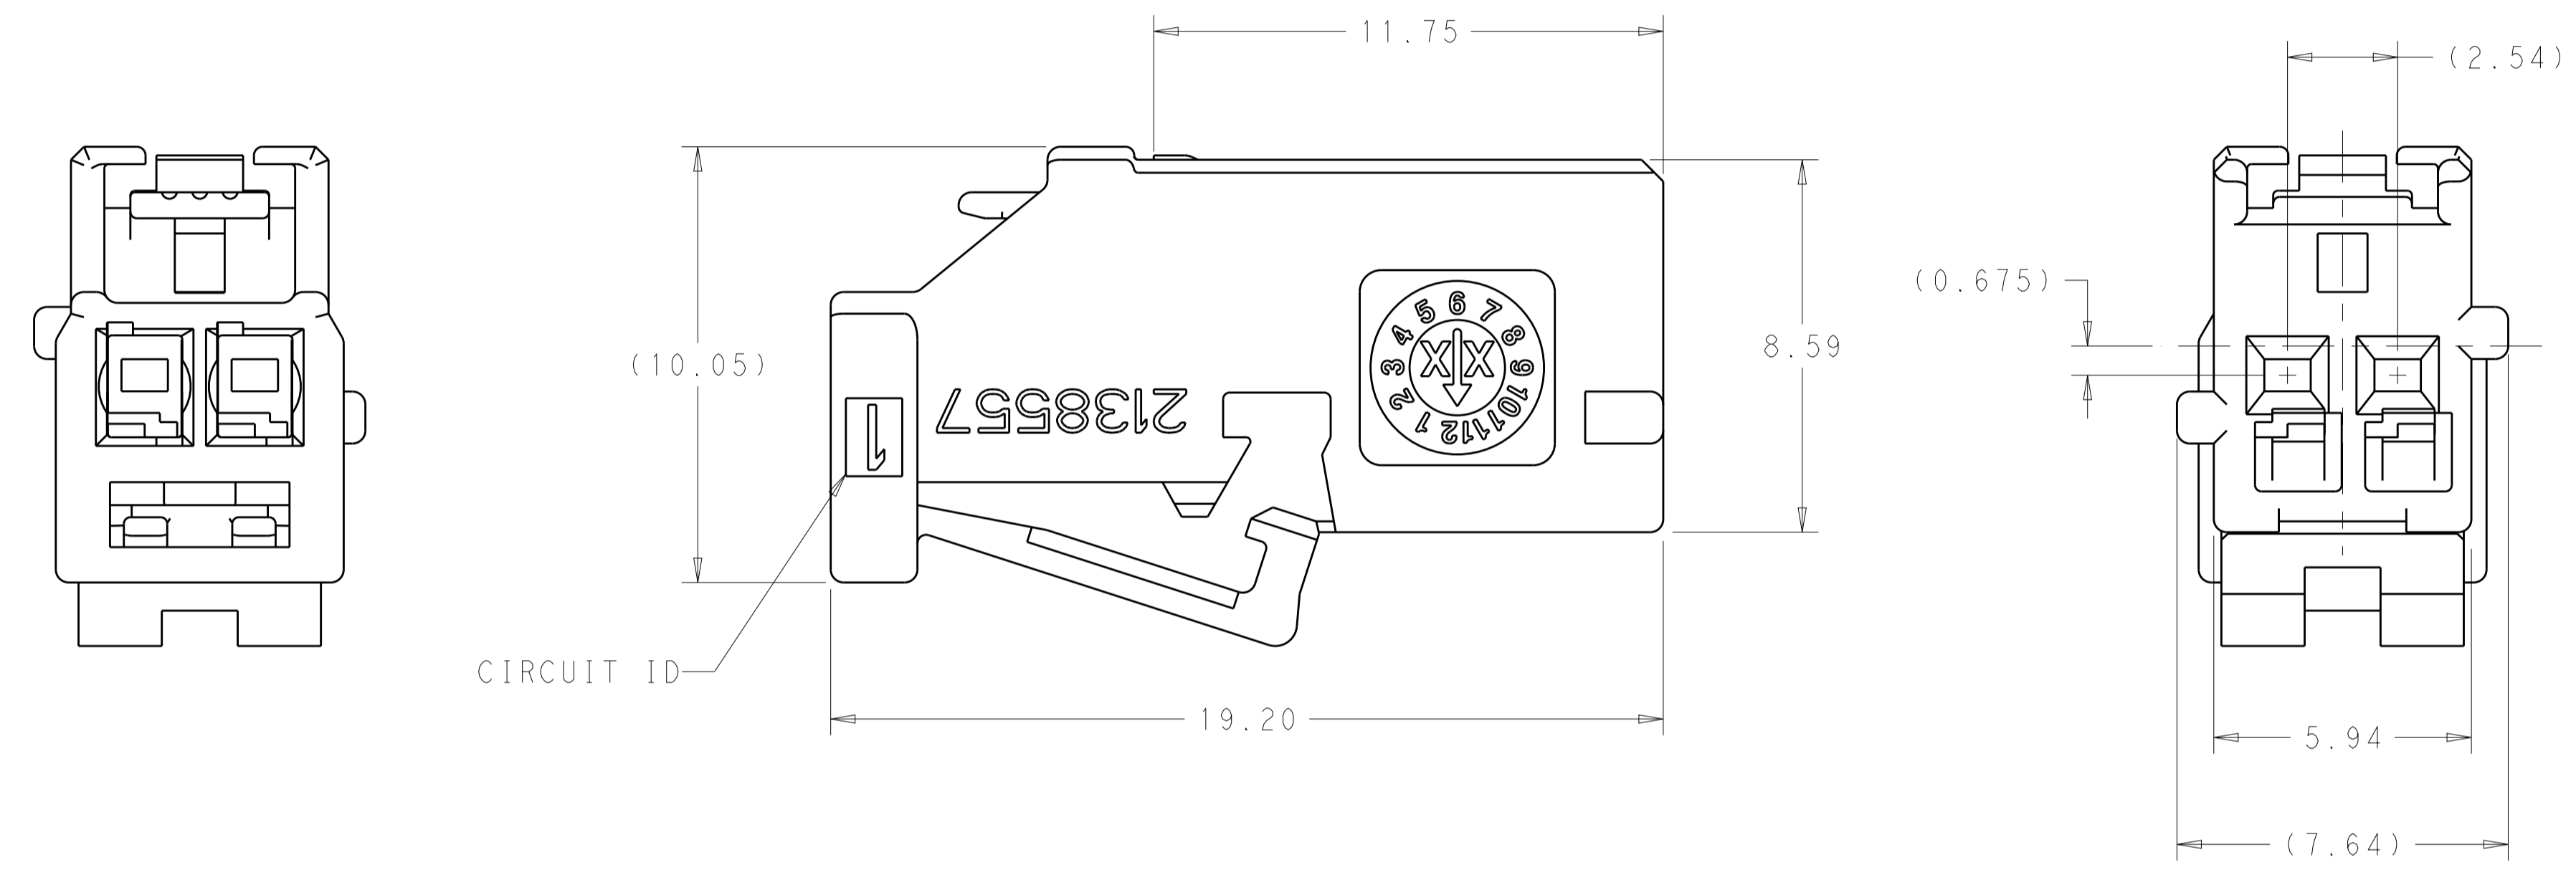

LOC	DIST	REVISIONS					
GE	00	P	LTN	DESCRIPTION	DATE	DWN	APVD
		A		RELEASED PER ECO-13-001134	21JAN2013	MDB	MDB

2138557-1 ASSEMBLED VIEW

- ⚠ MATERIAL: PBT, 15% GF.
COLOR : SEE TABLE
- 2. PLUG MATES WITH CAP HOUSING 2138558
- 3. PLUG WILL ACCEPT GENERATION Y RECEPTACLE CONTACTS, DOWNWARD ORIENTATION, ISL-LOCKUP.
- 4. NOTE REMOVED.
- 5. FOR HARNESS ASSEMBLY INSTRUCTIONS, SEE TE SPEC 408-32069.

2138557-1 AS SHOWN

GRAY	B	2138557-2
BLACK	A	2138557-1
COLOR	KEYING OPTION	PART NUMBER

THIS DRAWING IS A CONTROLLED DOCUMENT.		DWN: R. WHITAKER 27MAY2011	STE TE Connectivity	
DIMENSIONS: mm		CHK: D. BROWN 27MAY2011	NAME: SINGLE PIECE PLUG, 2 POSITION, GENERATION Y	
TOLERANCES UNLESS OTHERWISE SPECIFIED:		APVD: D. BROWN 27MAY2011	PRODUCT SPEC: -	
0 PLC ±		APPLICATION SPEC: -		
1 PLC ±0.3		SIZE: CAGE CODE: DRAWING NO: A100779C=2138557		
2 PLC ±0.10		RESTRICTED TO: -		
3 PLC ±		WEIGHT: -		
4 PLC ±		SCALE: 8:1 SHEET 1 OF 1 REV A		
ANGLES ±		Customer Drawing		
FINISH: -				