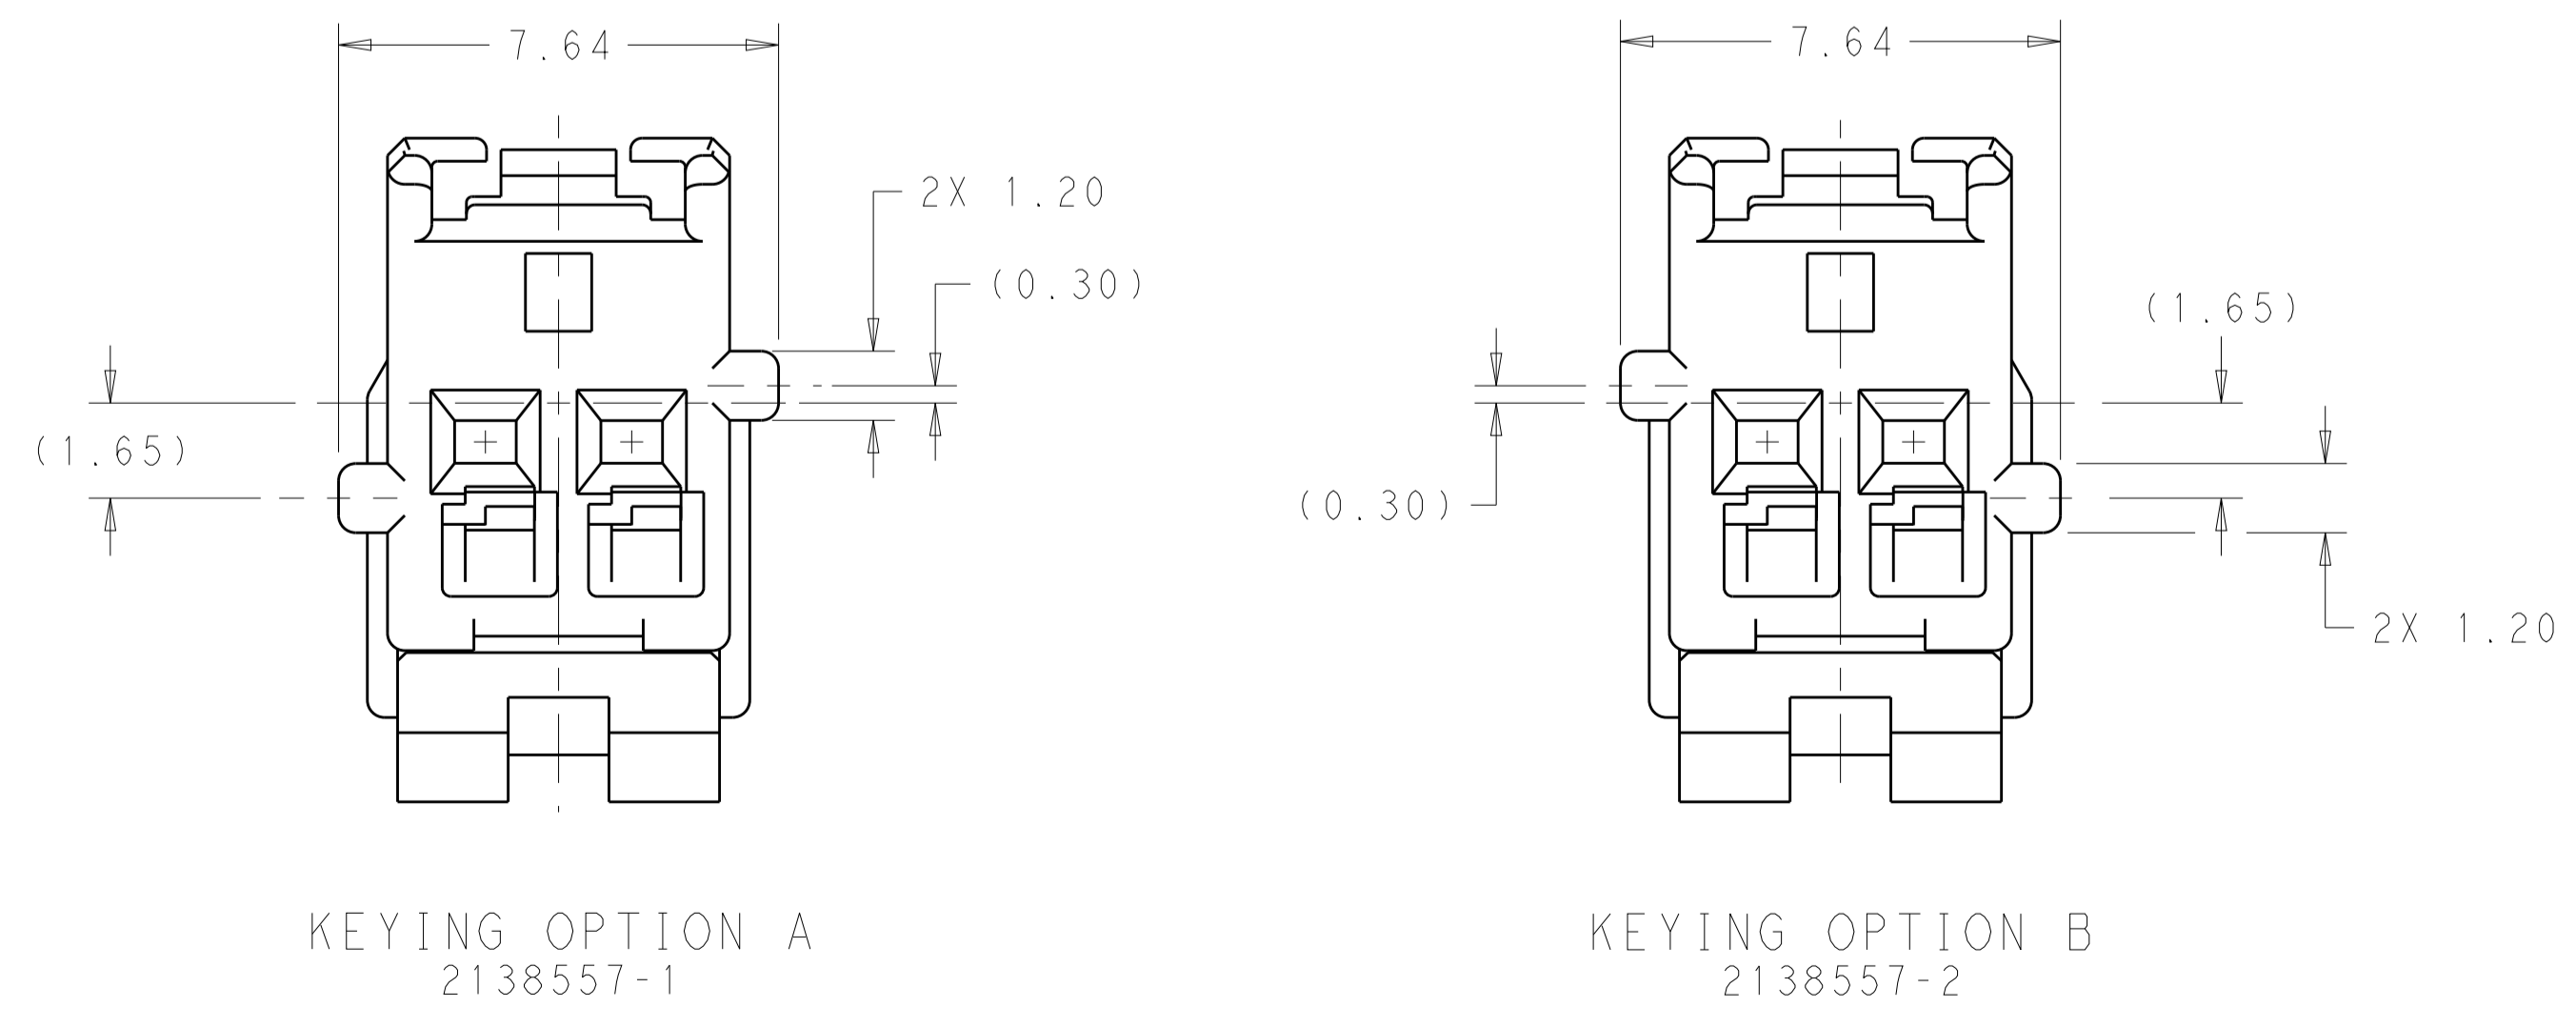

LOC	DIST	REVISIONS					
GE	00	P	LTN	DESCRIPTION	DATE	DWN	APVD
		A		RELEASED PER ECO-13-001134	21JAN2013	MDB	MDB

2138557-1 ASSEMBLED VIEW

- ⚠ MATERIAL: PBT, 15% GF.
COLOR : SEE TABLE
- 2. PLUG MATES WITH CAP HOUSING 2138558
- 3. PLUG WILL ACCEPT GENERATION Y RECEPTACLE CONTACTS, DOWNWARD ORIENTATION, ISL-LOCKUP.
- 4. NOTE REMOVED.
- 5. FOR HARNESS ASSEMBLY INSTRUCTIONS, SEE TE SPEC 408-32069.

2138557-1 AS SHOWN

GRAY	B	2138557-2
BLACK	A	2138557-1
COLOR	KEYING OPTION	PART NUMBER

THIS DRAWING IS A CONTROLLED DOCUMENT.		DWN: R. WHITAKER 27MAY2011	STE TE Connectivity	
DIMENSIONS: mm		CHK: D. BROWN 27MAY2011	NAME: SINGLE PIECE PLUG, 2 POSITION, GENERATION Y	
TOLERANCES UNLESS OTHERWISE SPECIFIED:		APVD: D. BROWN 27MAY2011	PRODUCT SPEC: -	
0 PLC ±		APPLICATION SPEC: -		
1 PLC ±0.3		SIZE: CAGE CODE: DRAWING NO: A100779C=2138557		
2 PLC ±0.10		RESTRICTED TO: -		
3 PLC ±		WEIGHT: -		
4 PLC ±		SCALE: 8:1 SHEET 1 OF 1 REV A		
ANGLES ±		Customer Drawing		
FINISH: -				