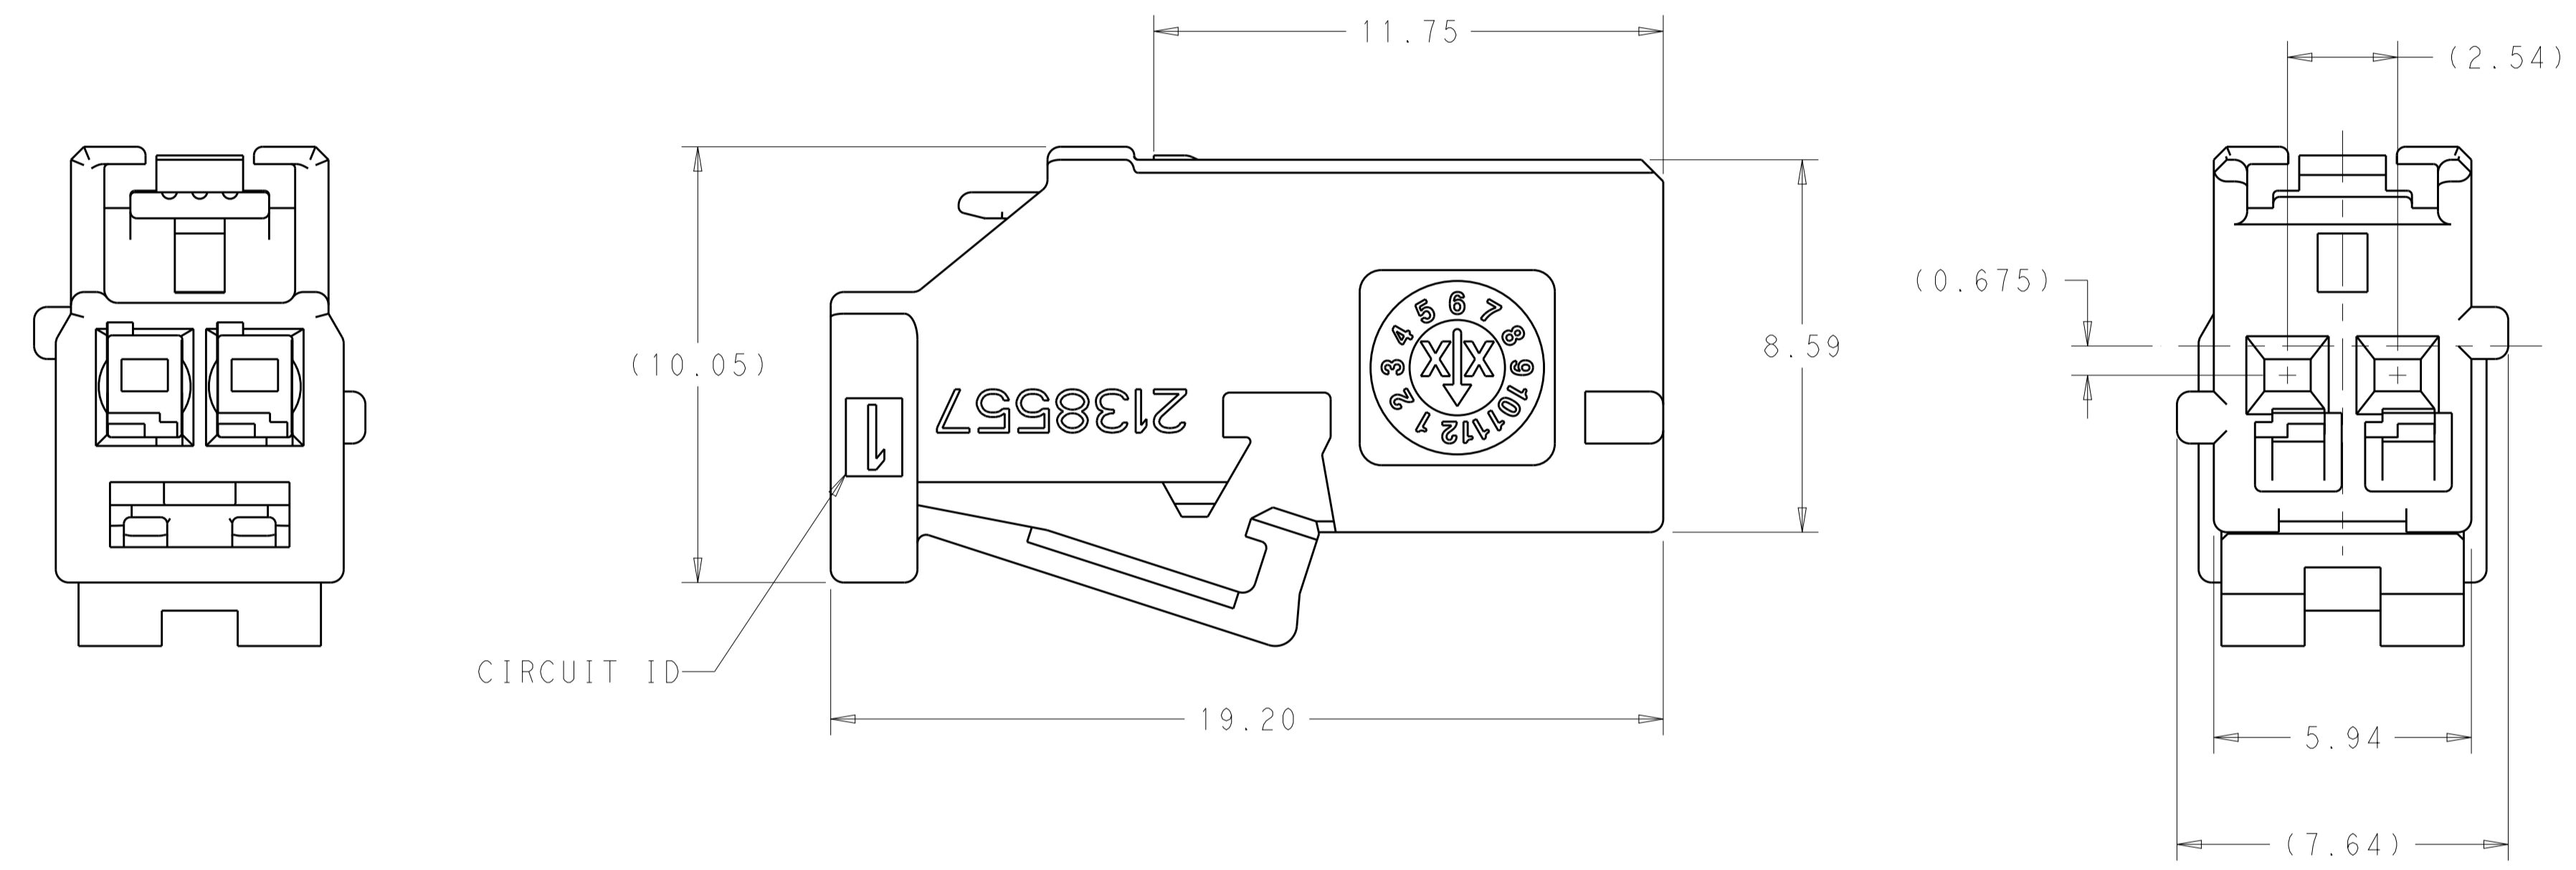

LOC		DIST		REVISIONS			
GE	00	P	LTN	DESCRIPTION	DATE	DWN	APVD
		A		RELEASED PER ECO-13-001134	21JAN2013	MDB	MDB

2138557-1 ASSEMBLED VIEW

- ⚠ MATERIAL: PBT, 15% GF.  
COLOR : SEE TABLE
- 2. PLUG MATES WITH CAP HOUSING 2138558
- 3. PLUG WILL ACCEPT GENERATION Y RECEPTACLE CONTACTS, DOWNWARD ORIENTATION, ISL-LOCKUP.
- 4. NOTE REMOVED.
- 5. FOR HARNESS ASSEMBLY INSTRUCTIONS, SEE TE SPEC 408-32069.

2138557-1 AS SHOWN

GRAY	B	2138557-2
BLACK	A	2138557-1
COLOR	KEYING OPTION	PART NUMBER

THIS DRAWING IS A CONTROLLED DOCUMENT.		DWN: R. WHITAKER 27MAY2011	STE TE Connectivity	
DIMENSIONS: mm		CHK: D. BROWN 27MAY2011	NAME: SINGLE PIECE PLUG, 2 POSITION, GENERATION Y	
TOLERANCES UNLESS OTHERWISE SPECIFIED:		APVD: D. BROWN 27MAY2011	PRODUCT SPEC: -	
0 PLC ±0.3		APPLICATION SPEC: -		
1 PLC ±0.10		SIZE: A1		
2 PLC ±0.10		CAGE CODE: 00779		
3 PLC ±0.10		DRAWING NO: 2138557		
4 PLC ±0.10		RESTRICTED TO: -		
ANGLES ±1°		WEIGHT: -		
FINISH: -		SCALE: 8:1		
MATERIAL: -		SHEET: 1 OF 1		
Customer Drawing		REV: A		