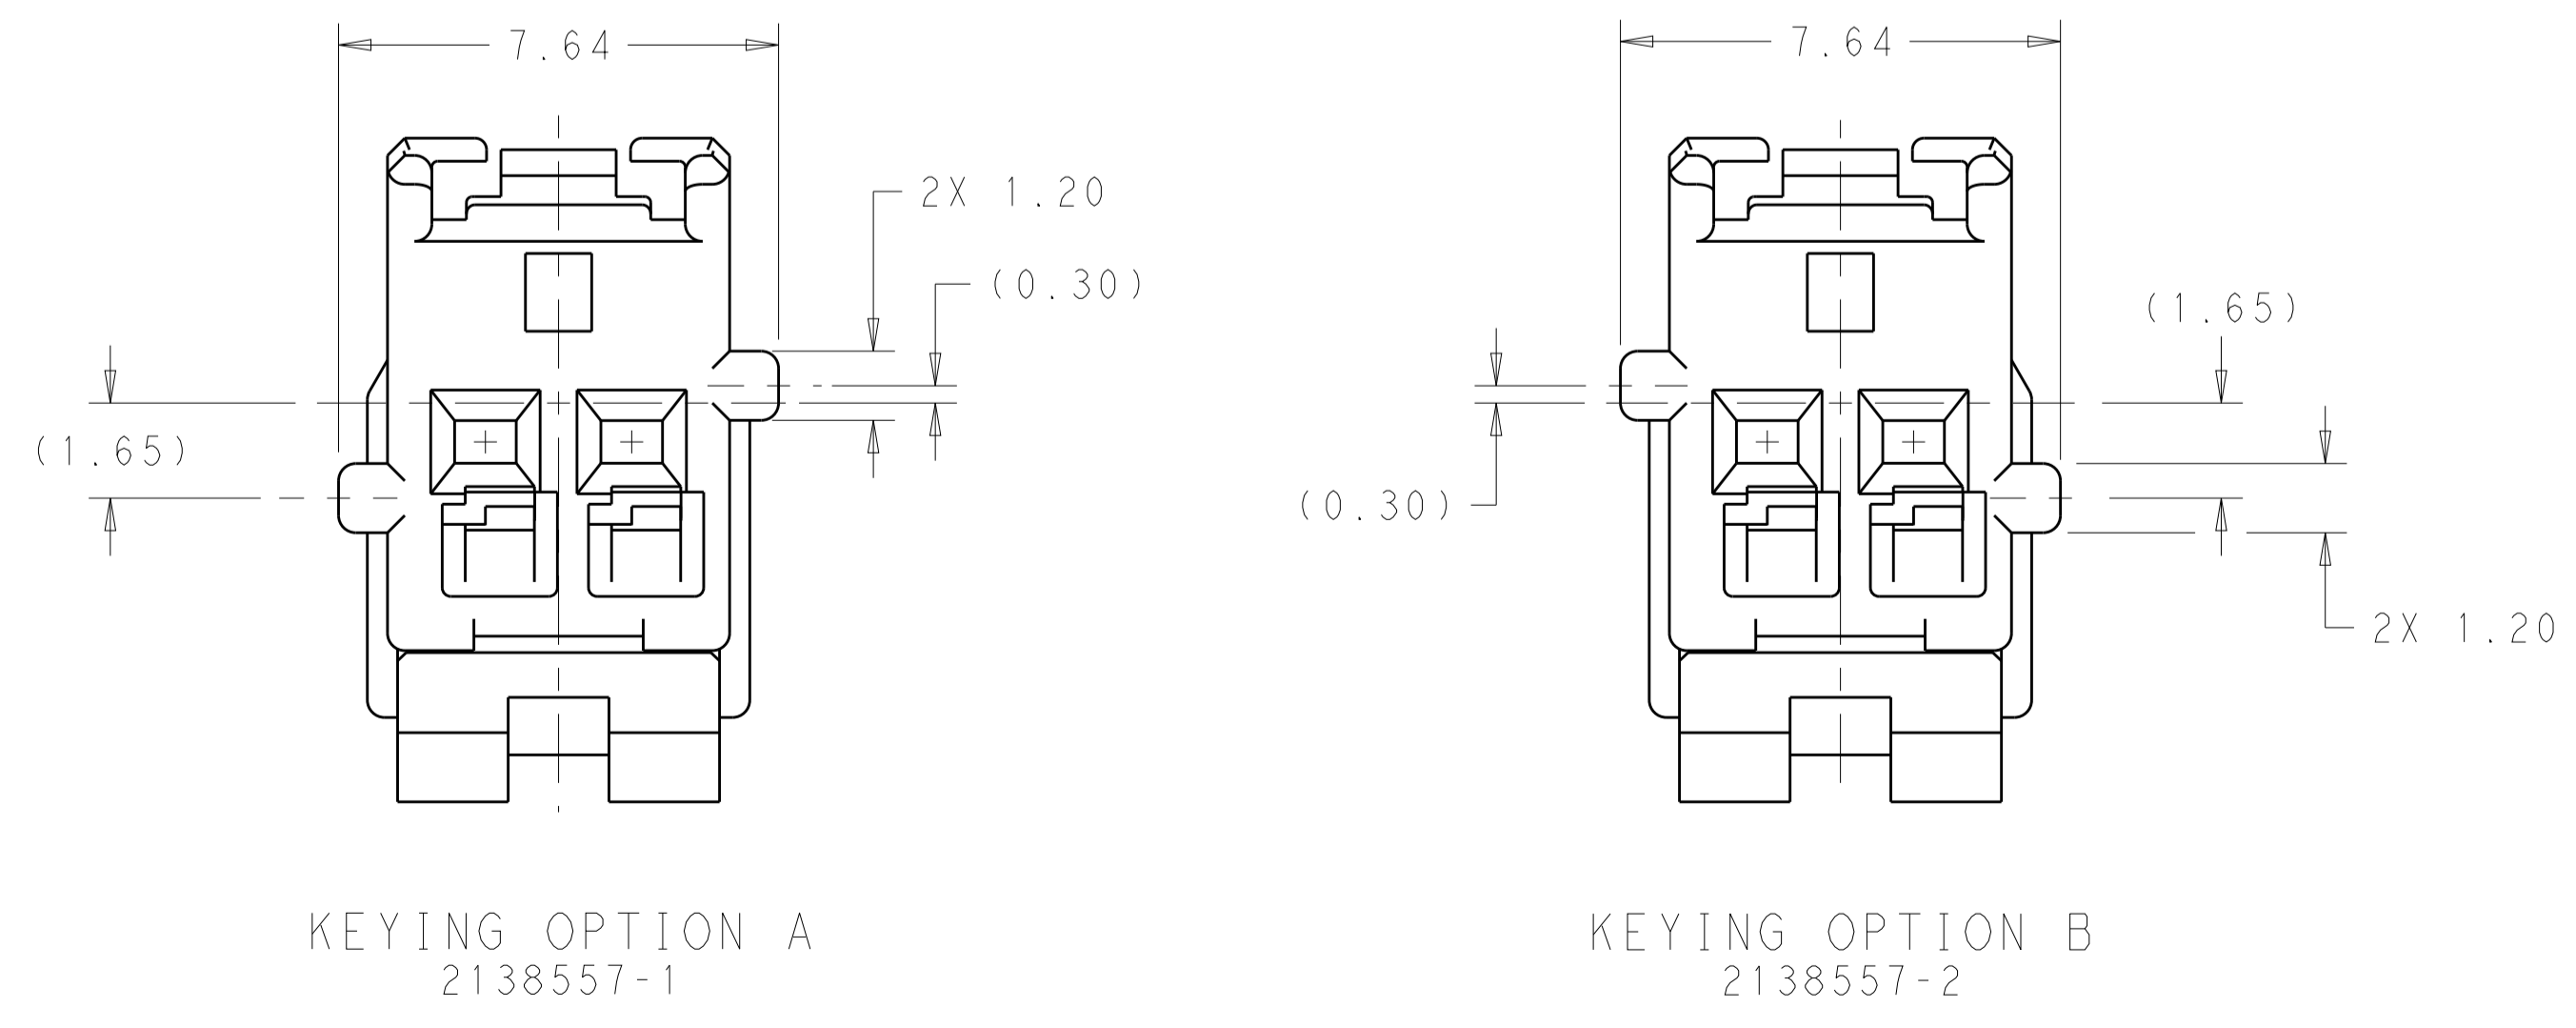

LOC		DIST		REVISIONS			
GE	00	P	LTN	DESCRIPTION	DATE	DWN	APVD
		A		RELEASED PER ECO-13-001134	21JAN2013	MDB	MDB

2138557-1 ASSEMBLED VIEW

- ⚠ MATERIAL: PBT, 15% GF.  
COLOR : SEE TABLE
- 2. PLUG MATES WITH CAP HOUSING 2138558
- 3. PLUG WILL ACCEPT GENERATION Y RECEPTACLE CONTACTS, DOWNWARD ORIENTATION, ISL-LOCKUP.
- 4. NOTE REMOVED.
- 5. FOR HARNESS ASSEMBLY INSTRUCTIONS, SEE TE SPEC 408-32069.

2138557-1 AS SHOWN

GRAY	B	2138557-2
BLACK	A	2138557-1
COLOR	KEYING OPTION	PART NUMBER

THIS DRAWING IS A CONTROLLED DOCUMENT.		DWN: R. WHITAKER 27MAY2011	STE TE Connectivity	
DIMENSIONS: mm		CHK: D. BROWN 27MAY2011	NAME: SINGLE PIECE PLUG, 2 POSITION, GENERATION Y	
TOLERANCES UNLESS OTHERWISE SPECIFIED:		APVD: D. BROWN 27MAY2011	PRODUCT SPEC: -	
0 PLC ±0.3		APPLICATION SPEC: -		
1 PLC ±0.10		SIZE: A1		
2 PLC ±0.10		CAGE CODE: 00779		
3 PLC ±0.10		DRAWING NO: 2138557		
4 PLC ±0.10		RESTRICTED TO: -		
ANGLES ±1°		WEIGHT: -		
FINISH: -		SCALE: 8:1		
MATERIAL: -		SHEET: 1 OF 1		
Customer Drawing		REV: A		