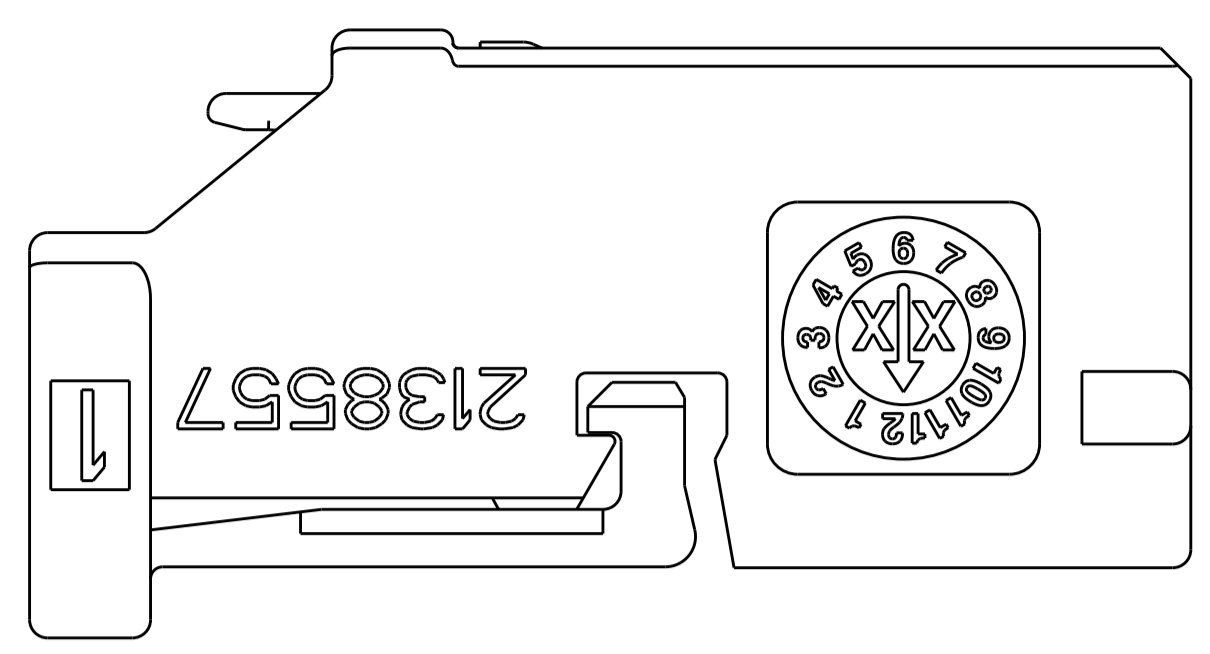

LOC		DIST		REVISIONS			
GE	00	P	LTN	DESCRIPTION	DATE	DWN	APVD
		A		RELEASED PER ECO-13-001134	21JAN2013	MDB	MDB

2138557-1 ASSEMBLED VIEW

- ⚠ MATERIAL: PBT, 15% GF.  
COLOR : SEE TABLE
- 2. PLUG MATES WITH CAP HOUSING 2138558
- 3. PLUG WILL ACCEPT GENERATION Y RECEPTACLE CONTACTS, DOWNWARD ORIENTATION, ISL-LOCKUP.
- 4. NOTE REMOVED.
- 5. FOR HARNESS ASSEMBLY INSTRUCTIONS, SEE TE SPEC 408-32069.

2138557-1 AS SHOWN

GRAY	B	2138557-2
BLACK	A	2138557-1
COLOR	KEYING OPTION	PART NUMBER

THIS DRAWING IS A CONTROLLED DOCUMENT.		DWN: R. WHITAKER 27MAY2011	STE TE Connectivity	
DIMENSIONS: mm		CHK: D. BROWN 27MAY2011	NAME: SINGLE PIECE PLUG, 2 POSITION, GENERATION Y	
TOLERANCES UNLESS OTHERWISE SPECIFIED:		APVD: D. BROWN 27MAY2011	PRODUCT SPEC: -	
0 PLC ±0.3		APPLICATION SPEC: -		
1 PLC ±0.10		SIZE: A1		
2 PLC ±0.10		CAGE CODE: 00779		
3 PLC ±0.10		DRAWING NO: 2138557		
4 PLC ±0.10		RESTRICTED TO: -		
ANGLES ±1°		WEIGHT: -		
FINISH: -		SCALE: 8:1		
MATERIAL: -		SHEET: 1 OF 1		
Customer Drawing		REV: A		