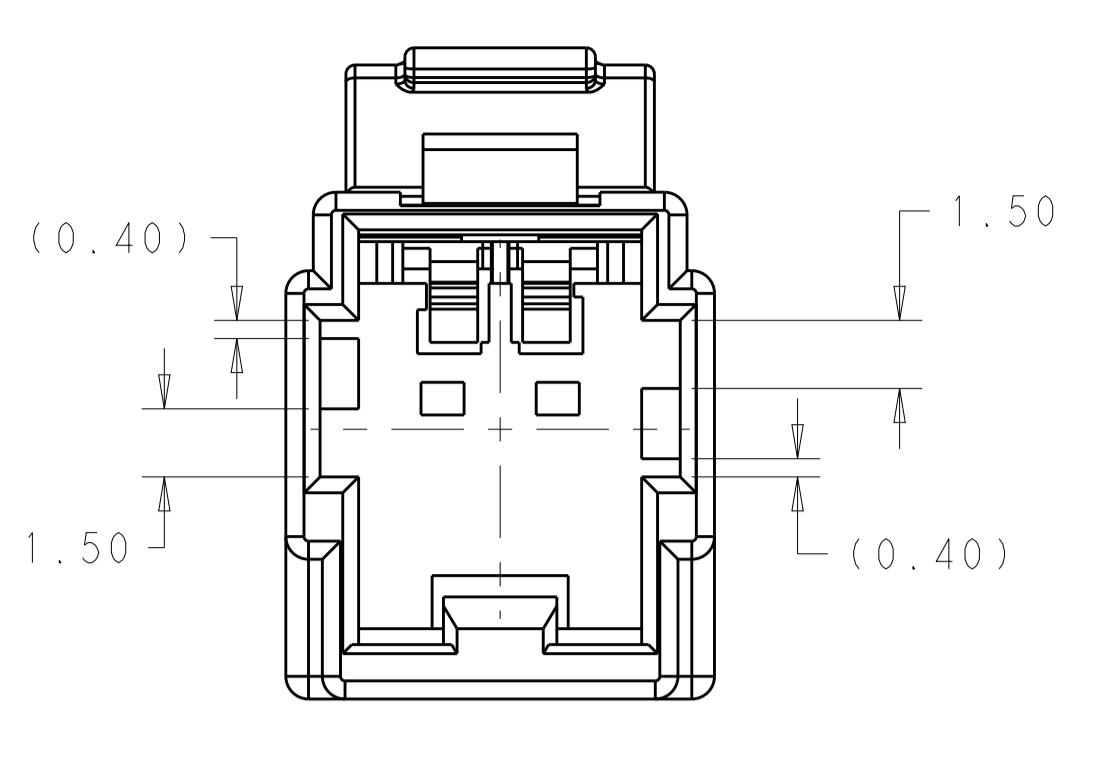

KEYING OPTION A
 WITHOUT RETAINER CLIP LOCK
 2138558-3

KEYING OPTION B
 WITHOUT RETAINER CLIP LOCK
 2138558-4

- △ MATERIAL: PBT, 15% GF.
 COLOR : SEE TABLE
- CAP MATES WITH PLUG HOUSING 2138557
 - CAP WILL ACCEPT GENERATION Y BLADE CONTACTS.
 - NOTE REMOVED.
 - PRODUCT INCORPORATES CLIP SLOT AND RETAINER CLIP LOCK (2138558-1 AND -2) AS DEFINED BY EWCAP-005-7, REVISION A.
 - FOR HARNESS ASSEMBLY INSTRUCTIONS, SEE TE SPEC 408-32069.

2138558-1 ASSEMBLED VIEW

COLOR	RETAINER CLIP LOCK	KEYING OPTION	PART NUMBER
GRAY	NO	B	2138558-4
BLACK	NO	A	2138558-3
GRAY	YES	B	2138558-2
BLACK	YES	A	2138558-1

2138558-1 AS SHOWN

THIS DRAWING IS A CONTROLLED DOCUMENT.		DWN: R. WHITAKER 27MAY2011	TE Connectivity
DIMENSIONS: mm		CHK: D. BROWN 27MAY2011	
TOLERANCES UNLESS OTHERWISE SPECIFIED:		APVD: D. BROWN 27MAY2011	NAME: CAP HOUSING, 2 POSITION, GENERATION Y
0 PLC ±	1 PLC ±0.3	PRODUCT SPEC	SIZE: CAGE CODE DRAWING NO
2 PLC ±0.10	3 PLC ±	APPLICATION SPEC	RESTRICTED TO
4 PLC ±	ANGLES ±1°	WEIGHT	A100779C=2138558
MATERIAL: PBT	FINISH	Customer Drawing	SCALE: 6:1 SHEET 1 OF 1 REV A