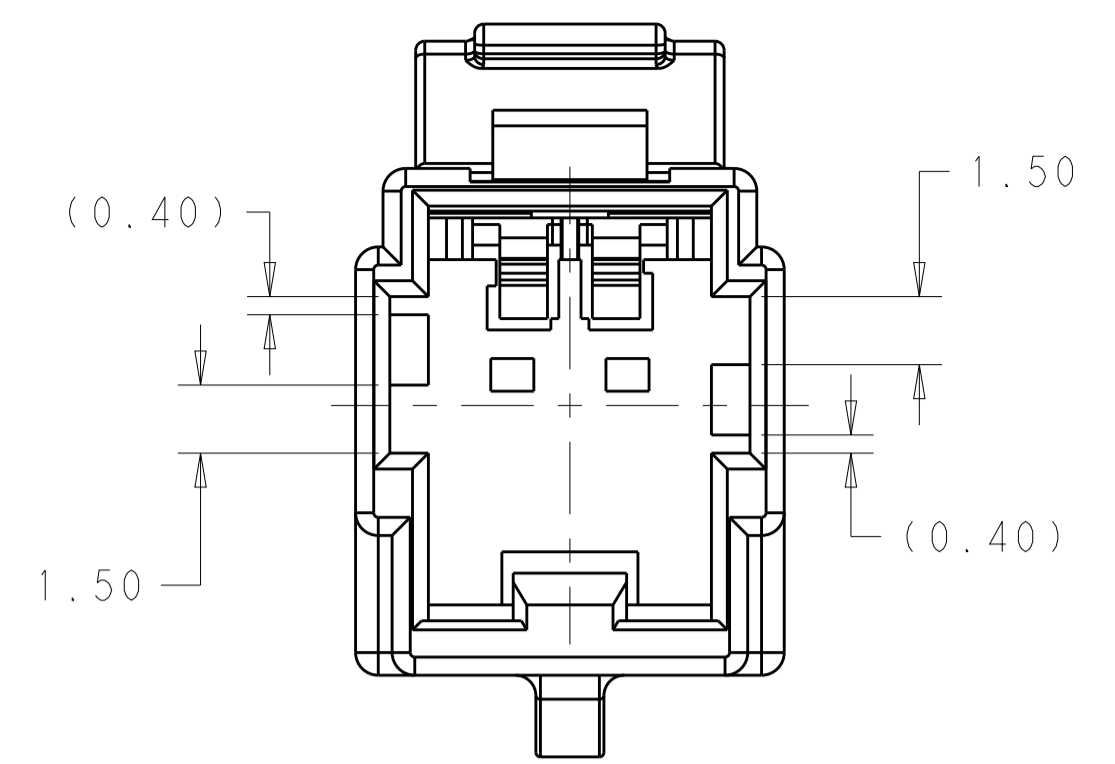

KEYING OPTION B
WITH RETAINER CLIP LOCK
2138558-2