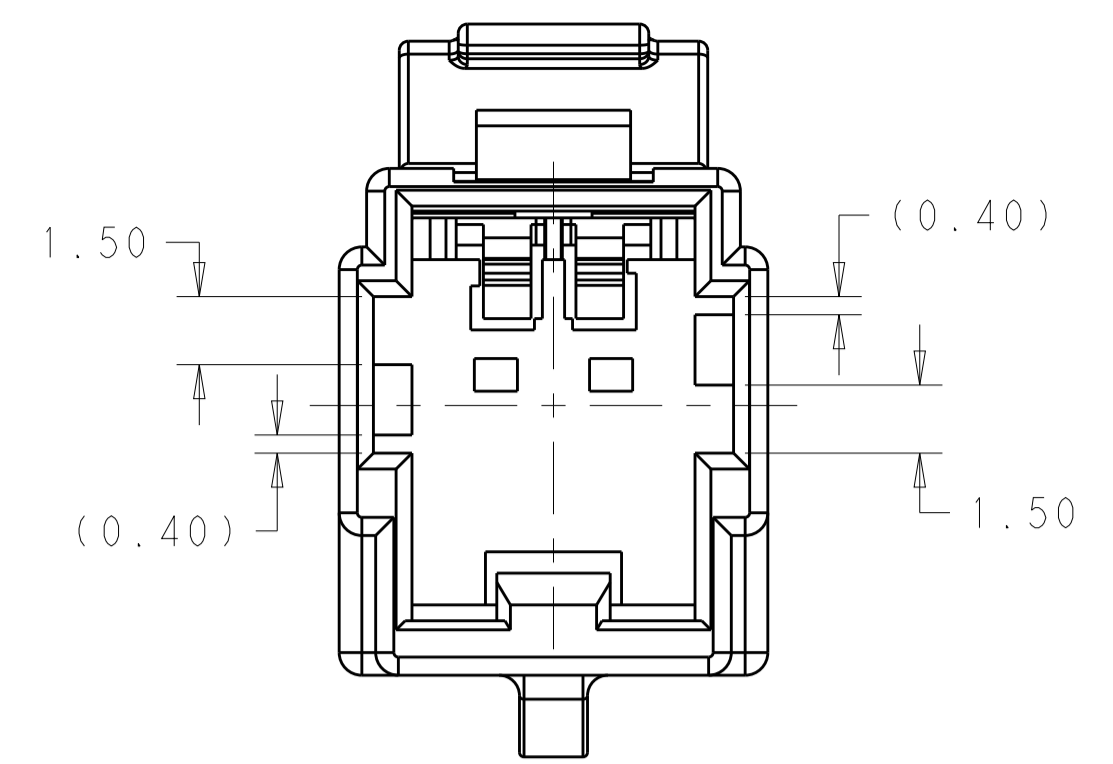

LOC	DIST	REVISIONS					
GE	00	P	LTN	DESCRIPTION	DATE	DWN	APVD
		A		RELEASED PER ECO-13-001134	21JAN2013	MDB	MDB

KEYING OPTION A
WITH RETAINER CLIP LOCK
2138558-1