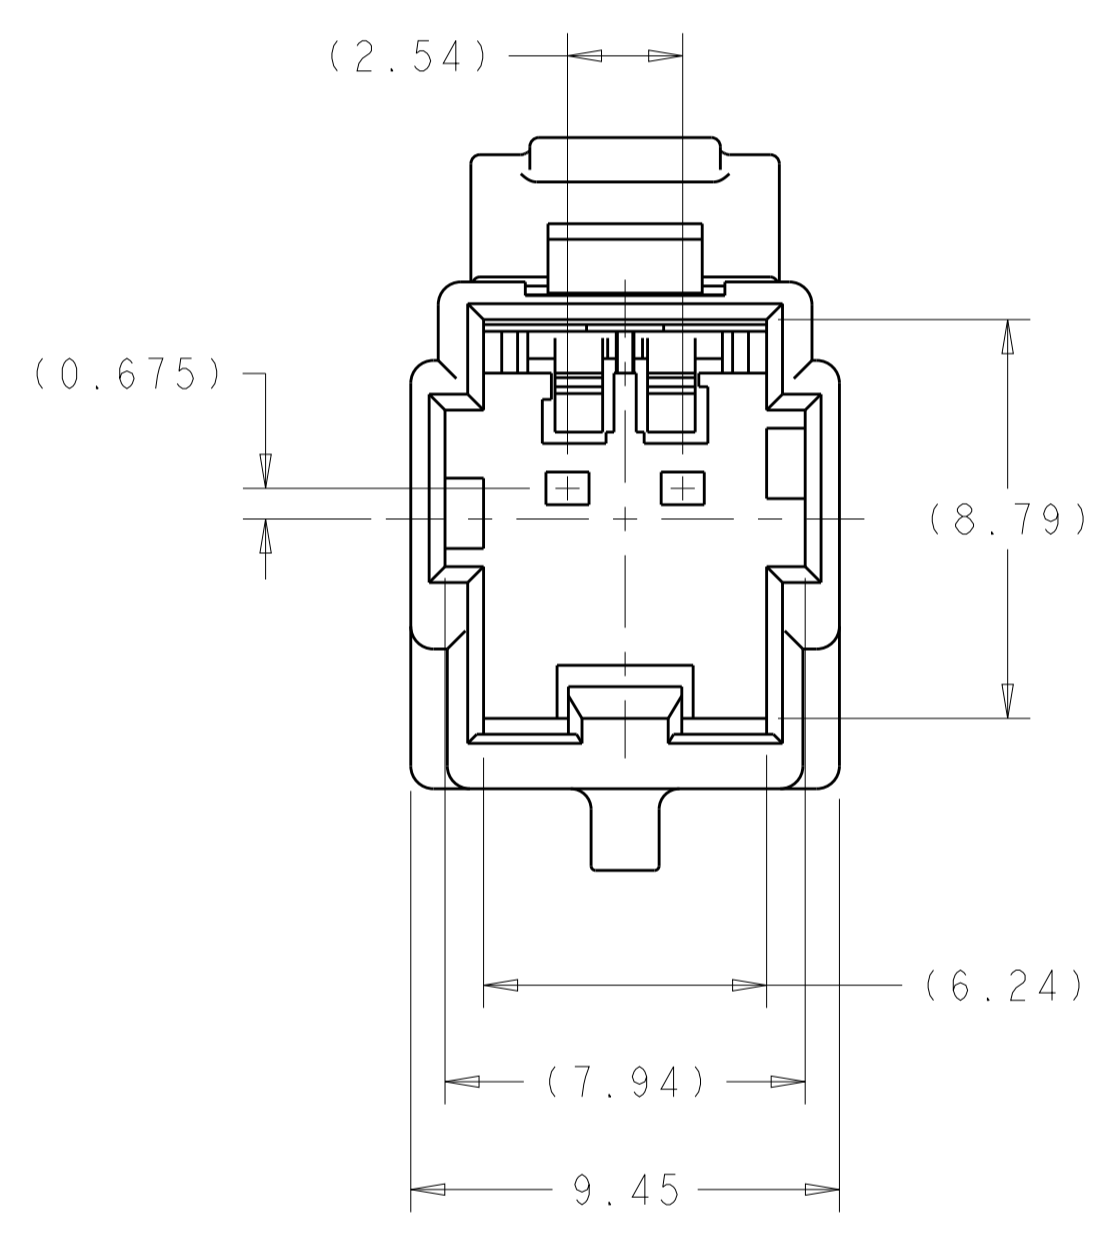

LOC	DIST	REVISIONS					
GE	00	P	LTN	DESCRIPTION	DATE	DWN	APVD
		A		RELEASED PER ECO-13-001134	21JAN2013	MDB	MDB

KEYING OPTION A
 WITH RETAINER CLIP LOCK
 2138558-1

KEYING OPTION B
 WITH RETAINER CLIP LOCK
 2138558-2

KEYING OPTION A
 WITHOUT RETAINER CLIP LOCK
 2138558-3

KEYING OPTION B
 WITHOUT RETAINER CLIP LOCK
 2138558-4

- △ MATERIAL: PBT, 15% GF.
 COLOR : SEE TABLE
- CAP MATES WITH PLUG HOUSING 2138557
 - CAP WILL ACCEPT GENERATION Y BLADE CONTACTS.
 - NOTE REMOVED.
 - PRODUCT INCORPORATES CLIP SLOT AND RETAINER CLIP LOCK (2138558-1 AND -2) AS DEFINED BY EWCAP-005-7, REVISION A.
 - FOR HARNESS ASSEMBLY INSTRUCTIONS, SEE TE SPEC 408-32069.

2138558-1 ASSEMBLED VIEW

COLOR	RETAINER CLIP LOCK	KEYING OPTION	PART NUMBER
GRAY	NO	B	2138558-4
BLACK	NO	A	2138558-3
GRAY	YES	B	2138558-2
BLACK	YES	A	2138558-1

2138558-1 AS SHOWN

THIS DRAWING IS A CONTROLLED DOCUMENT.		DWN: R. WHITAKER 27MAY2011	TE Connectivity
DIMENSIONS: mm		CHK: D. BROWN 27MAY2011	
TOLERANCES UNLESS OTHERWISE SPECIFIED:		APVD: D. BROWN 27MAY2011	NAME: CAP HOUSING, 2 POSITION, GENERATION Y
0 PLC ±	1 PLC ±0.3	PRODUCT SPEC	SIZE: CAGE CODE DRAWING NO
2 PLC ±0.10	3 PLC ±	APPLICATION SPEC	RESTRICTED TO
4 PLC ±	ANGLES ±1°	WEIGHT	A100779C=2138558
MATERIAL: PBT	FINISH	Customer Drawing	SCALE: 6:1 SHEET 1 OF 1 REV A