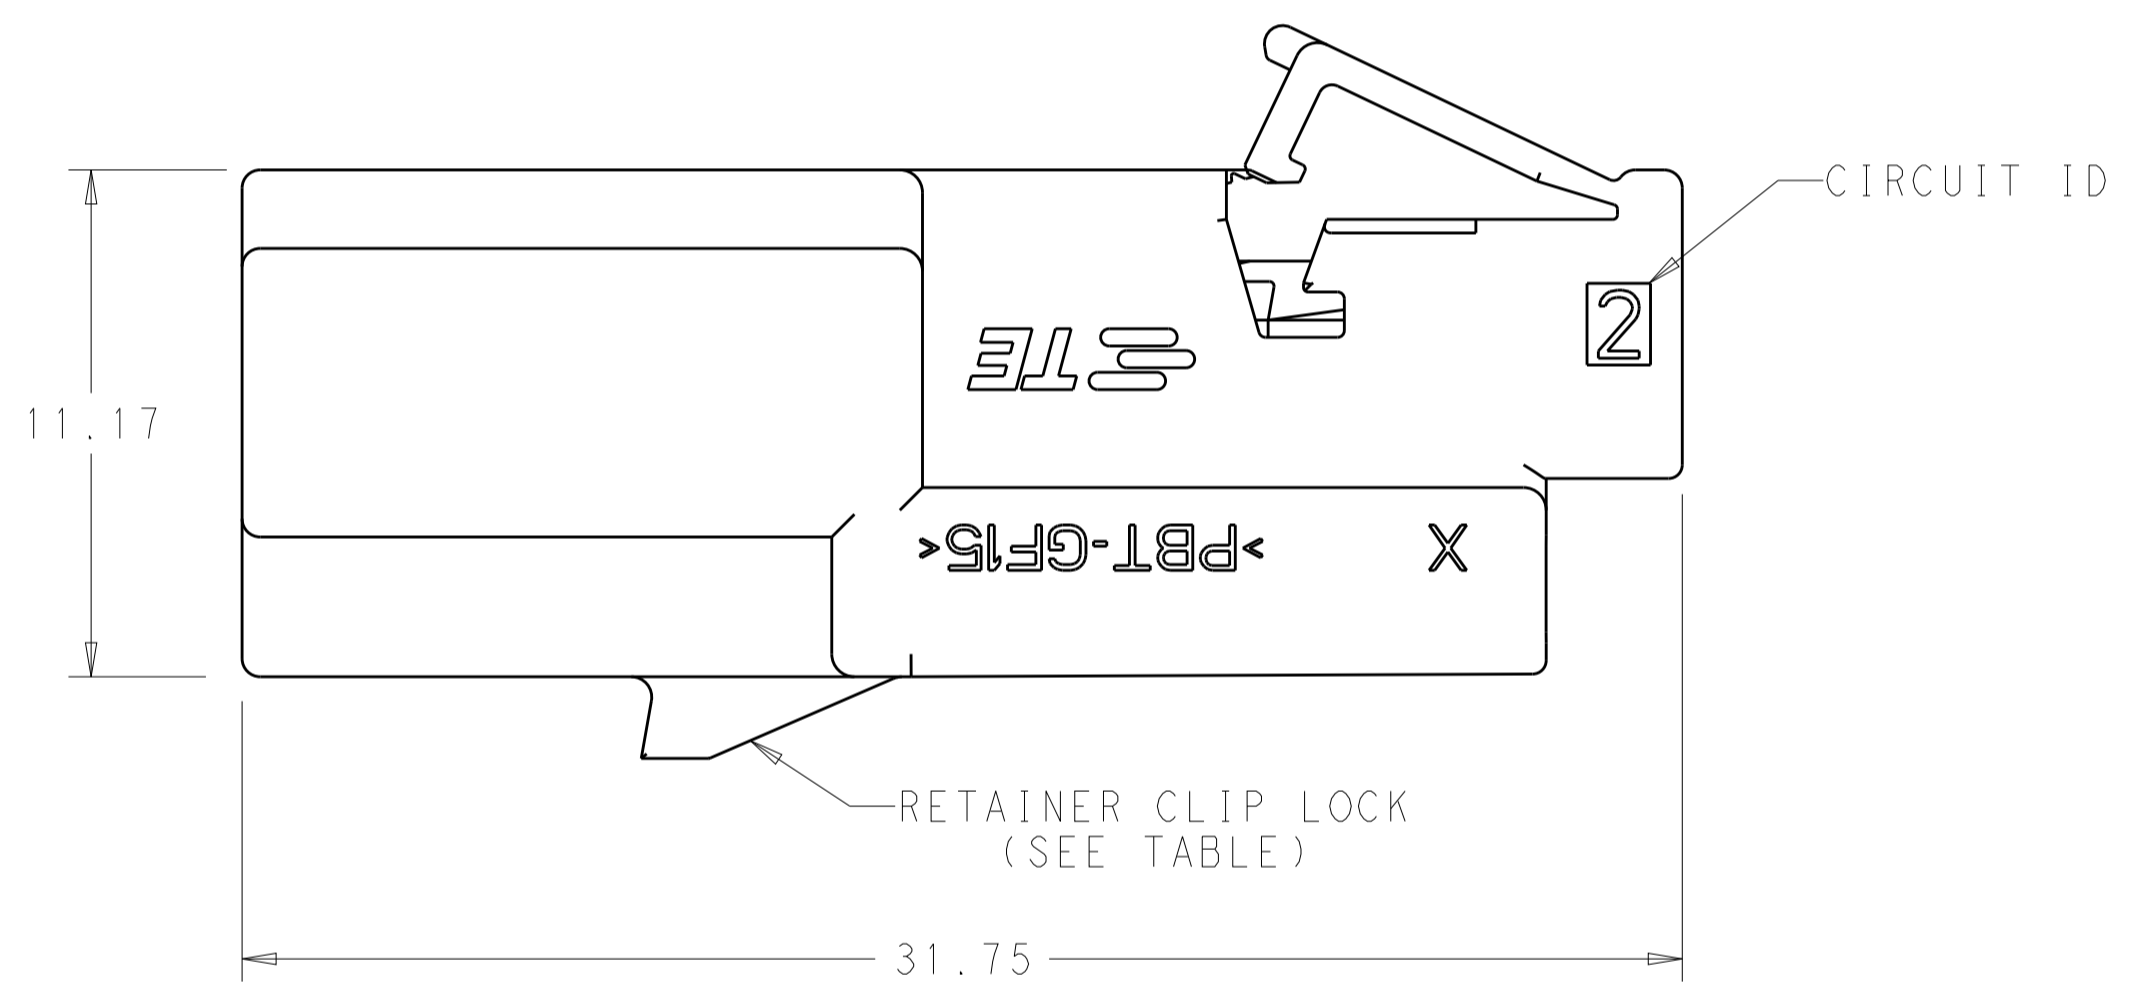

LOC	DIST	REVISIONS					
GE	00	P	LTN	DESCRIPTION	DATE	DWN	APVD
		A		RELEASED PER ECO-13-001134	21JAN2013	MDB	MDB

KEYING OPTION A
 WITH RETAINER CLIP LOCK
 2138558-1

KEYING OPTION B
 WITH RETAINER CLIP LOCK
 2138558-2

KEYING OPTION A
 WITHOUT RETAINER CLIP LOCK
 2138558-3

KEYING OPTION B
 WITHOUT RETAINER CLIP LOCK
 2138558-4

- △ MATERIAL: PBT, 15% GF.
 COLOR : SEE TABLE
- CAP MATES WITH PLUG HOUSING 2138557
 - CAP WILL ACCEPT GENERATION Y BLADE CONTACTS.
 - NOTE REMOVED.
 - PRODUCT INCORPORATES CLIP SLOT AND RETAINER CLIP LOCK (2138558-1 AND -2) AS DEFINED BY EWCAP-005-7, REVISION A.
 - FOR HARNESS ASSEMBLY INSTRUCTIONS, SEE TE SPEC 408-32069.

2138558-1 ASSEMBLED VIEW

COLOR	RETAINER CLIP LOCK	KEYING OPTION	PART NUMBER
GRAY	NO	B	2138558-4
BLACK	NO	A	2138558-3
GRAY	YES	B	2138558-2
BLACK	YES	A	2138558-1

2138558-1 AS SHOWN

THIS DRAWING IS A CONTROLLED DOCUMENT.		DWN: R. WHITAKER 27MAY2011	TE Connectivity
DIMENSIONS: mm		CHK: D. BROWN 27MAY2011	
TOLERANCES UNLESS OTHERWISE SPECIFIED:		APVD: D. BROWN 27MAY2011	NAME: CAP HOUSING, 2 POSITION, GENERATION Y
0 PLC ±	1 PLC ±0.3	PRODUCT SPEC	SIZE: CAGE CODE DRAWING NO
2 PLC ±0.10	3 PLC ±	APPLICATION SPEC	RESTRICTED TO
4 PLC ±	ANGLES ±1°	WEIGHT	A100779C=2138558
MATERIAL: PBT	FINISH	Customer Drawing	SCALE: 6:1 SHEET 1 OF 1 REV A