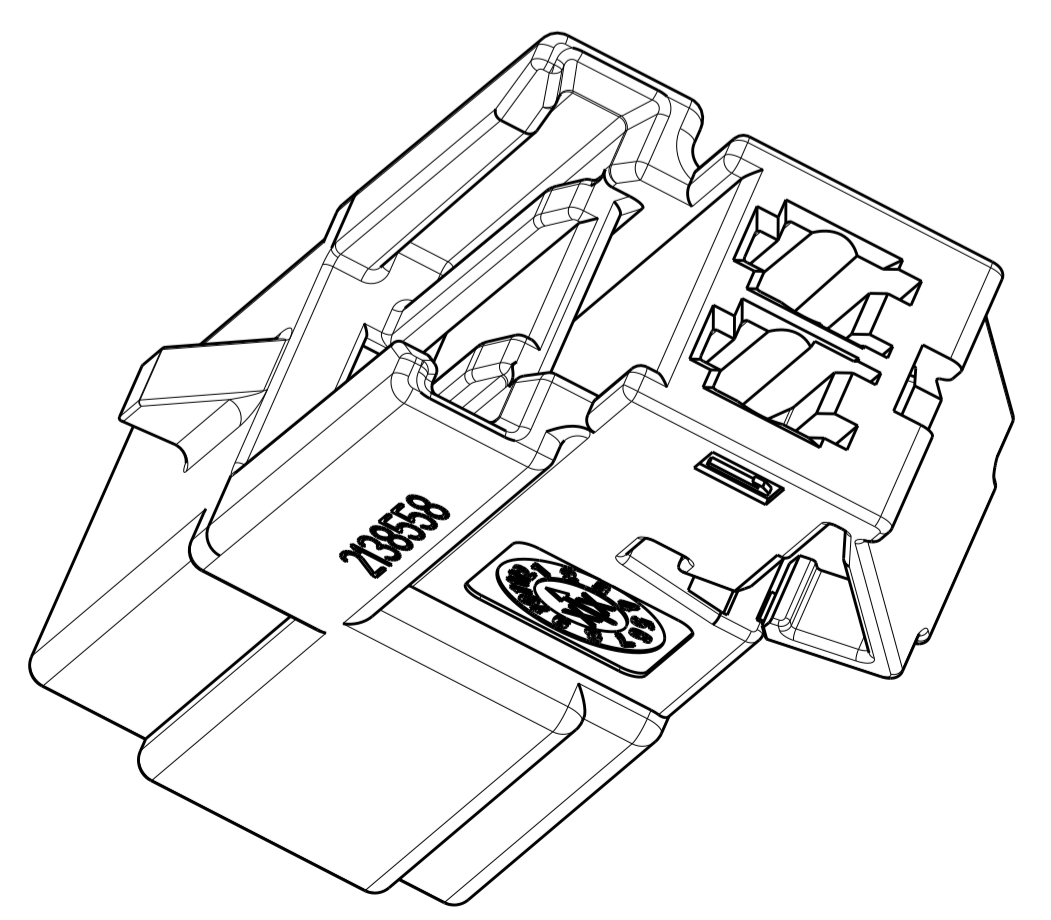

KEYING OPTION A
 WITHOUT RETAINER CLIP LOCK
 2138558-3

KEYING OPTION B
 WITHOUT RETAINER CLIP LOCK
 2138558-4

- △ MATERIAL: PBT, 15% GF.
 COLOR : SEE TABLE
- CAP MATES WITH PLUG HOUSING 2138557
 - CAP WILL ACCEPT GENERATION Y BLADE CONTACTS.
 - NOTE REMOVED.
 - PRODUCT INCORPORATES CLIP SLOT AND RETAINER CLIP LOCK (2138558-1 AND -2) AS DEFINED BY EWCAP-005-7, REVISION A.
 - FOR HARNESS ASSEMBLY INSTRUCTIONS, SEE TE SPEC 408-32069.

2138558-1 ASSEMBLED VIEW

COLOR	RETAINER CLIP LOCK	KEYING OPTION	PART NUMBER
GRAY	NO	B	2138558-4
BLACK	NO	A	2138558-3
GRAY	YES	B	2138558-2
BLACK	YES	A	2138558-1

2138558-1 AS SHOWN

THIS DRAWING IS A CONTROLLED DOCUMENT.		DWN: R. WHITAKER 27MAY2011	TE Connectivity
DIMENSIONS: mm		CHK: D. BROWN 27MAY2011	
TOLERANCES UNLESS OTHERWISE SPECIFIED:		APVD: D. BROWN 27MAY2011	NAME: CAP HOUSING, 2 POSITION, GENERATION Y
0 PLC ±	1 PLC ±0.3	PRODUCT SPEC	SIZE: CAGE CODE DRAWING NO
2 PLC ±0.10	3 PLC ±	APPLICATION SPEC	RESTRICTED TO
4 PLC ±	ANGLES ±1°	WEIGHT	A100779C=2138558
MATERIAL: PBT	FINISH	Customer Drawing	SCALE: 6:1 SHEET 1 OF 1 REV A