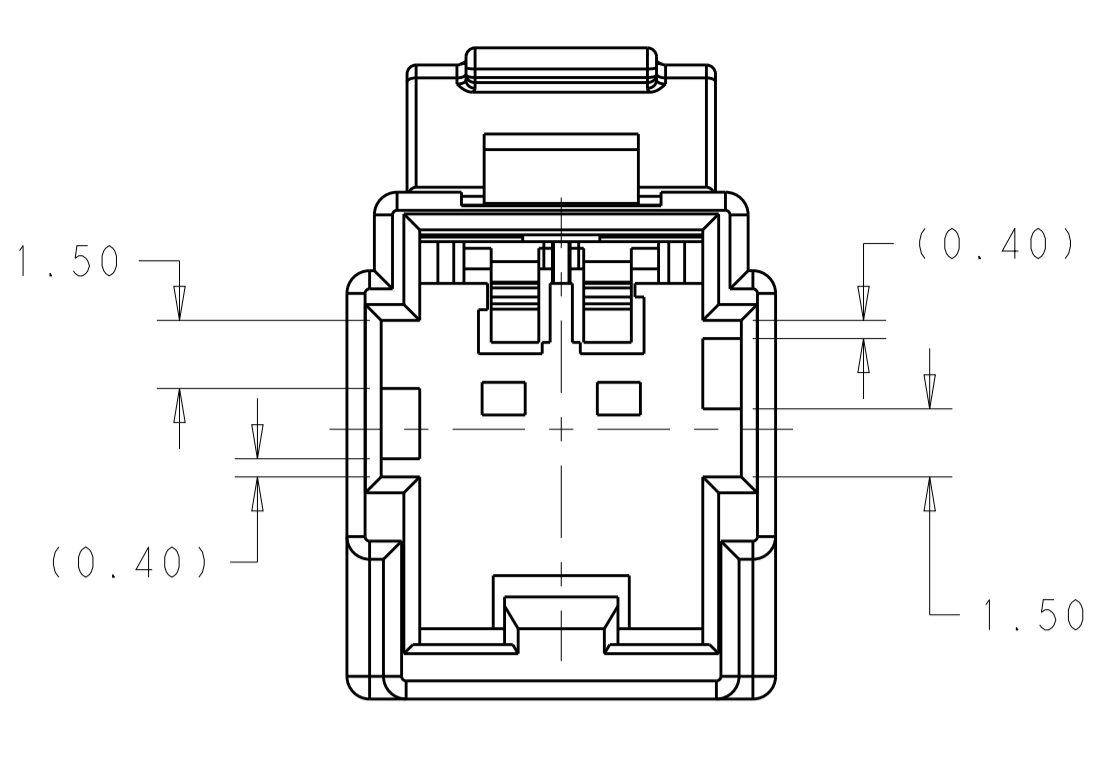

KEYING OPTION A
 WITHOUT RETAINER CLIP LOCK
 2138558-3

KEYING OPTION B
 WITHOUT RETAINER CLIP LOCK
 2138558-4

- △ MATERIAL: PBT, 15% GF.
 COLOR : SEE TABLE
- CAP MATES WITH PLUG HOUSING 2138557
 - CAP WILL ACCEPT GENERATION Y BLADE CONTACTS.
 - NOTE REMOVED.
 - PRODUCT INCORPORATES CLIP SLOT AND RETAINER CLIP LOCK (2138558-1 AND -2) AS DEFINED BY EWCAP-005-7, REVISION A.
 - FOR HARNESS ASSEMBLY INSTRUCTIONS, SEE TE SPEC 408-32069.

2138558-1 ASSEMBLED VIEW

COLOR	RETAINER CLIP LOCK	KEYING OPTION	PART NUMBER
GRAY	NO	B	2138558-4
BLACK	NO	A	2138558-3
GRAY	YES	B	2138558-2
BLACK	YES	A	2138558-1

2138558-1 AS SHOWN

THIS DRAWING IS A CONTROLLED DOCUMENT.		DWN: R. WHITAKER 27MAY2011	TE Connectivity
DIMENSIONS: mm		CHK: D. BROWN 27MAY2011	
TOLERANCES UNLESS OTHERWISE SPECIFIED:		APVD: D. BROWN 27MAY2011	NAME: CAP HOUSING, 2 POSITION, GENERATION Y
0 PLC ±	1 PLC ±0.3	PRODUCT SPEC	SIZE: CAGE CODE DRAWING NO
2 PLC ±0.10	3 PLC ±	APPLICATION SPEC	RESTRICTED TO
4 PLC ±	ANGLES ±1°	WEIGHT	A100779C=2138558
MATERIAL: PBT	FINISH	Customer Drawing	SCALE: 6:1 SHEET 1 OF 1 REV A