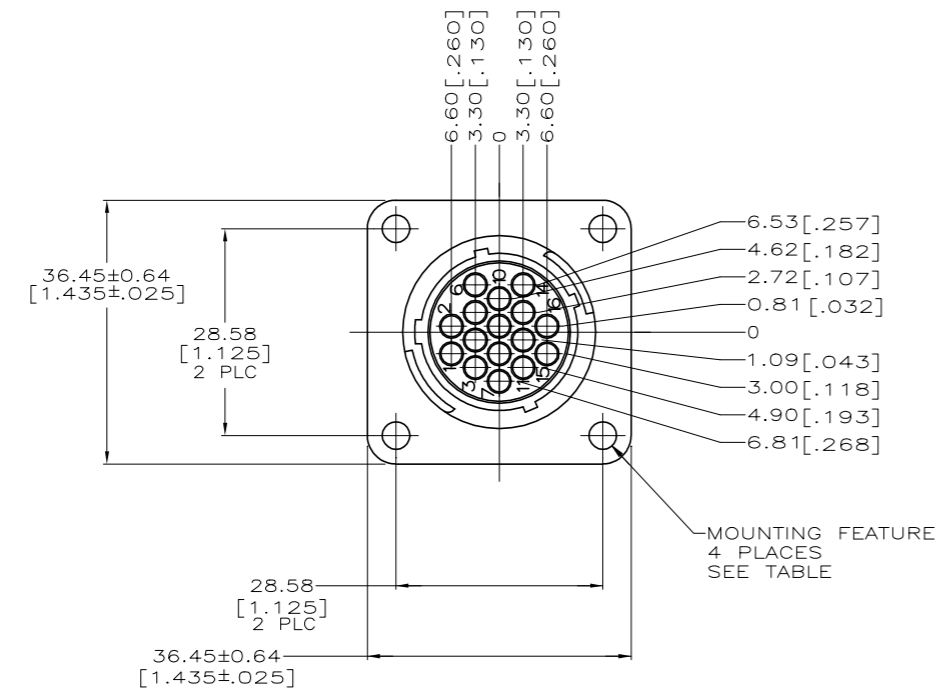

- 1 CAVITY IDENTIFICATION ON FRONT AND REAR FACE.
- 2 WILL ACCEPT (16) MULTIMATE PIN CONTACTS.
- 3 MATERIALS
 HOUSING: PA66, BLACK
 THREADED INSERTS: BRASS

#4-40 THREADED INSERTS	213862-2
ø3.81 (.125) HOLES	213862-1
MOUNTING FEATURES	PART NUMBER

THIS DRAWING IS A CONTROLLED DOCUMENT. DNW: K.FOLTZ 12/21/94
 CHK: R.STONE 01/05/95
 APD: T.COULSON 01/05/95

TE TE Connectivity

RECEPTACLE HOUSING, STANDARD
 SEX, SIZE 17, CPC

PRODUCT SPEC: 108-10024
 APPLICATION SPEC: -

MATERIAL: 3 FINISH: - WEIGHT: -
 SIZE: A1 CAGE CODE: 00779 DRAWING NO: 213862 RESTRICTED TO: -
 CUSTOMER DRAWING SCALE: 2:1 SHEET: 1 OF 1 REV: B

X-ON Electronics

Largest Supplier of Electrical and Electronic Components