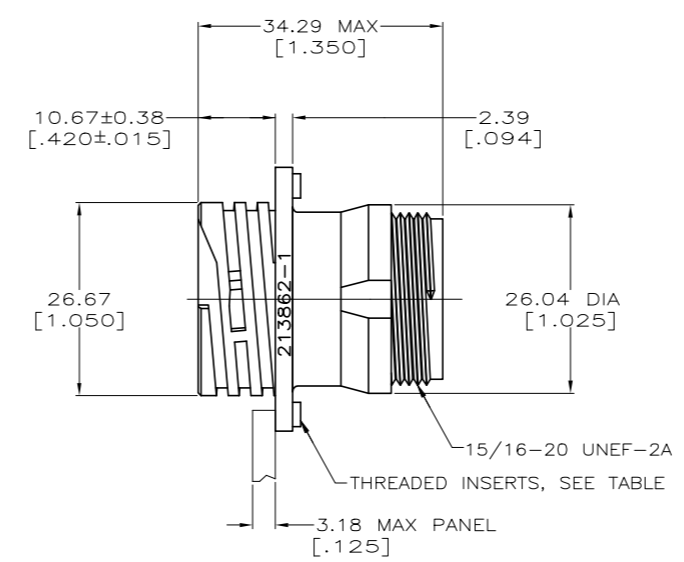

- 1 CAVITY IDENTIFICATION ON FRONT AND REAR FACE.
- 2 WILL ACCEPT (16) MULTIMATE PIN CONTACTS.
- 3 MATERIALS
 HOUSING: PA66, BLACK
 THREADED INSERTS: BRASS

#4-40 THREADED INSERTS	213862-2
ø3.81 (.125) HOLES	213862-1
MOUNTING FEATURES	PART NUMBER

THIS DRAWING IS A CONTROLLED DOCUMENT. DNW: K.FOLTZ 12/21/94
 CHK: R.STONE 01/05/95
 APD: T.COULSON 01/05/95

TE TE Connectivity

RECEPTACLE HOUSING, STANDARD
 SEX, SIZE 17, CPC

PRODUCT SPEC: 108-10024
 APPLICATION SPEC: -

MATERIAL: 3 FINISH: - WEIGHT: -
 SIZE: A1 CAGE CODE: 00779 DRAWING NO: 213862 RESTRICTED TO: -
 CUSTOMER DRAWING SCALE: 2:1 SHEET: 1 OF 1 REV: B

X-ON Electronics

Largest Supplier of Electrical and Electronic Components