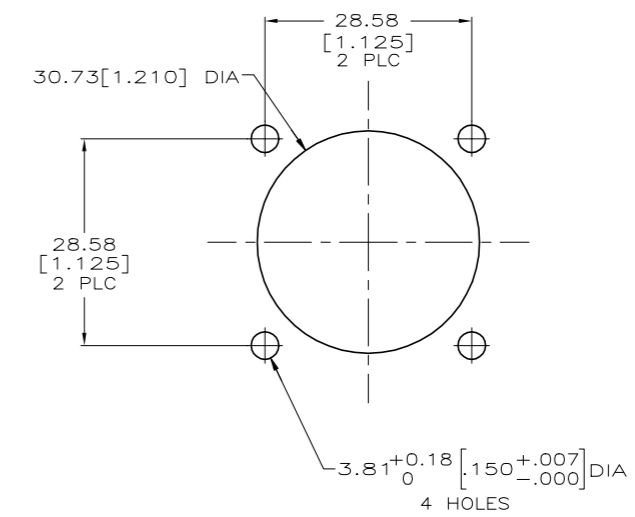

- 1 CAVITY IDENTIFICATION ON FRONT AND REAR FACE.
- 2 WILL ACCEPT (16) MULTIMATE PIN CONTACTS.
- 3 MATERIALS
 HOUSING: PA66, BLACK
 THREADED INSERTS: BRASS

#4-40 THREADED INSERTS	213862-2
ø3.81 (.125) HOLES	213862-1
MOUNTING FEATURES	PART NUMBER

THIS DRAWING IS A CONTROLLED DOCUMENT. DNW: K.FOLTZ 12/21/94
 CHK: R.STONE 01/05/95
 APD: T.COULSON 01/05/95

TE TE Connectivity

RECEPTACLE HOUSING, STANDARD
 SEX, SIZE 17, CPC

PRODUCT SPEC: 108-10024
 APPLICATION SPEC: -

MATERIAL: 3 FINISH: - WEIGHT: -
 SIZE: A1 CAGE CODE: 00779 DRAWING NO: 213862 RESTRICTED TO: -
 CUSTOMER DRAWING SCALE: 2:1 SHEET: 1 OF 1 REV: B

X-ON Electronics

Largest Supplier of Electrical and Electronic Components