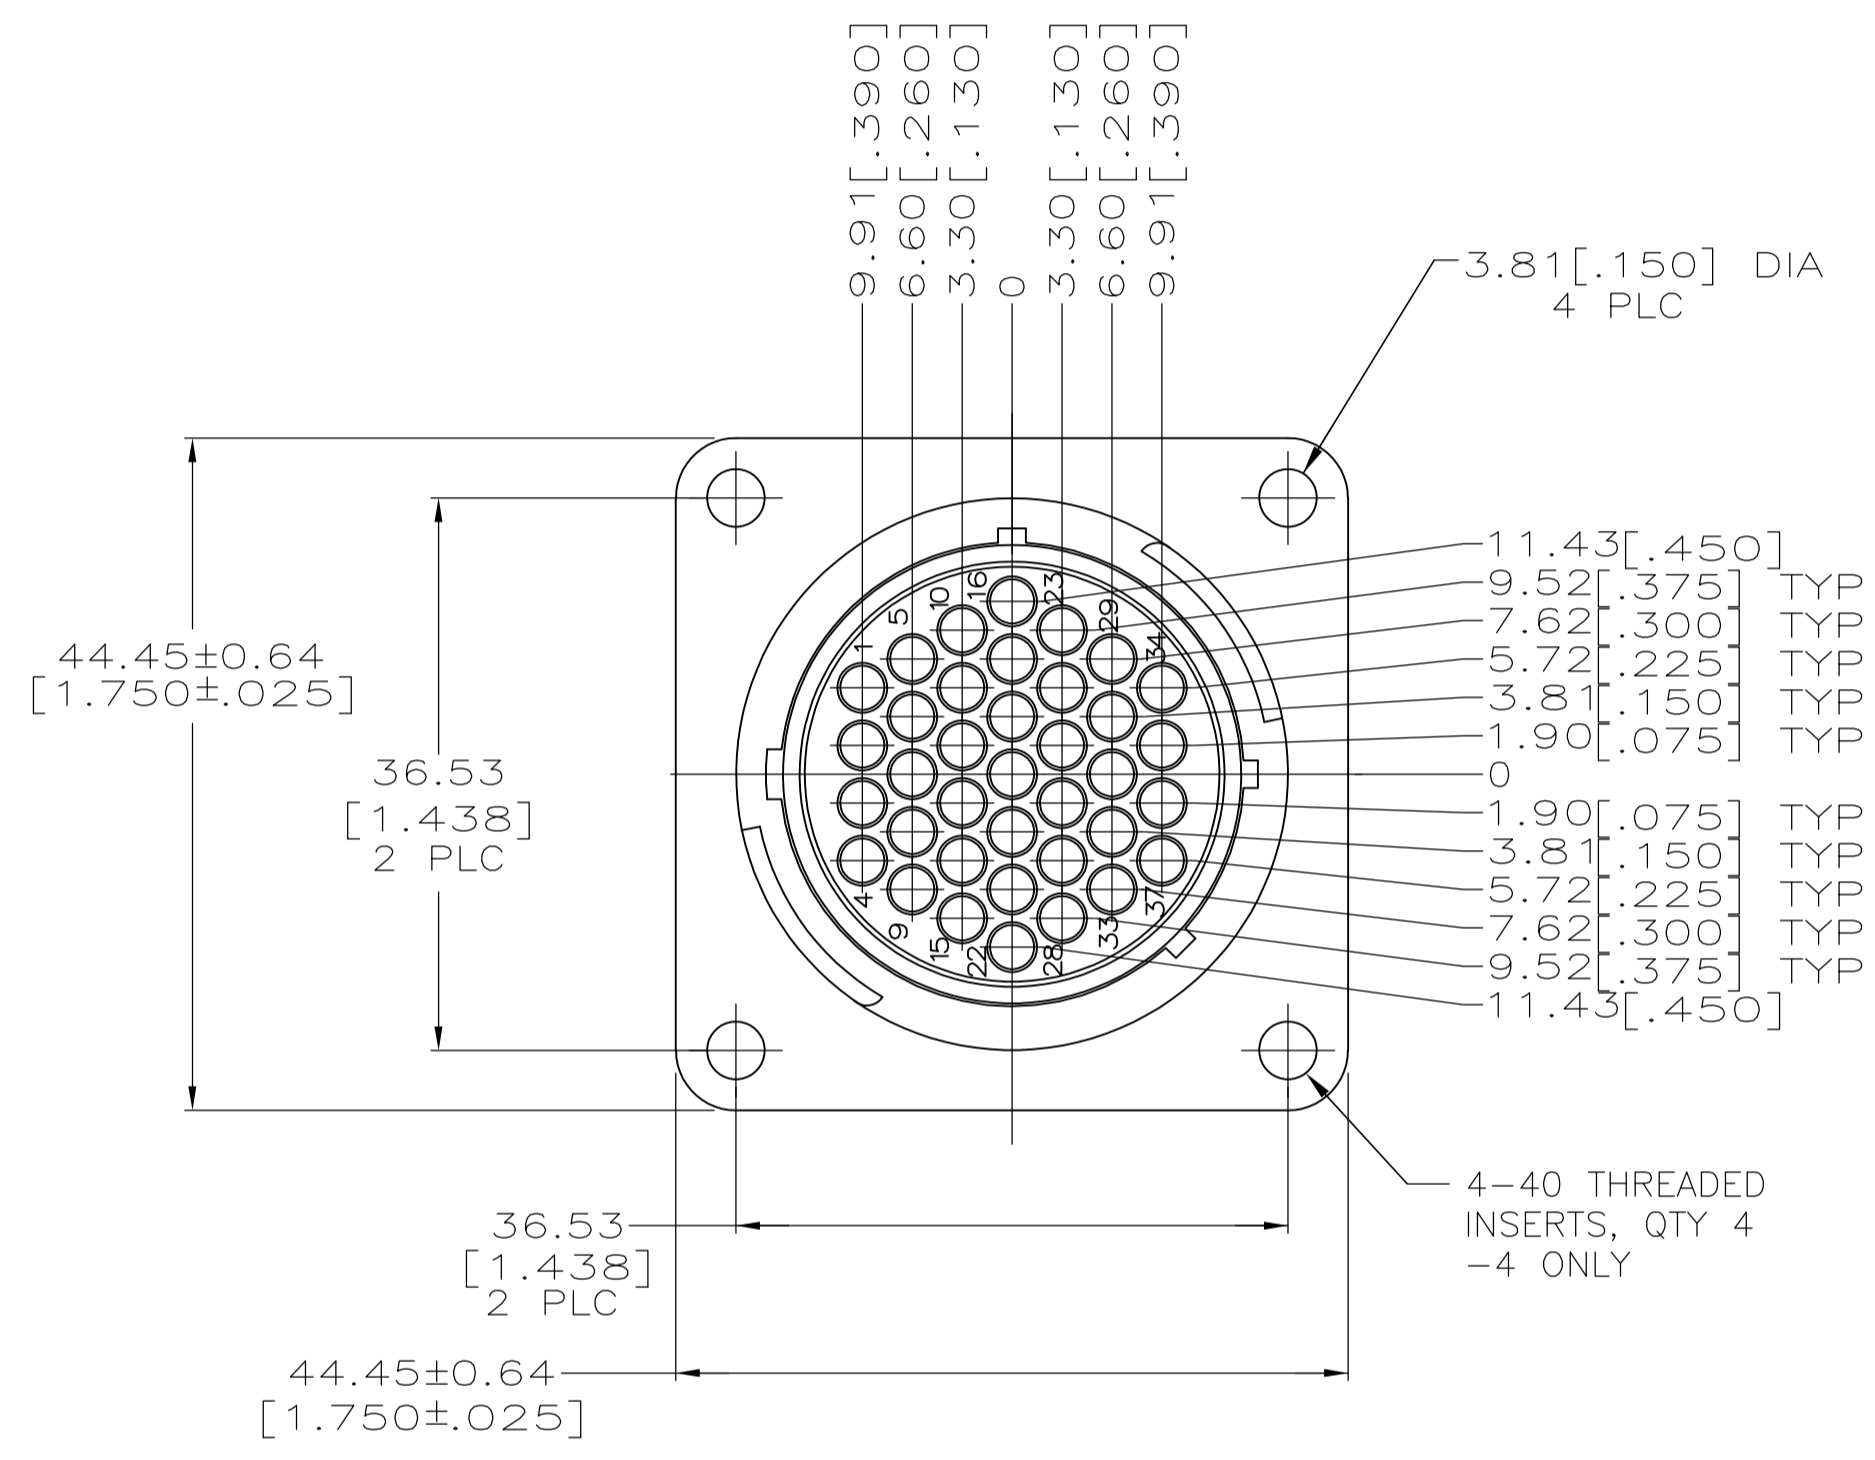

REVISIONS					
P	LTR	DESCRIPTION	DATE	DMN	APVD
C		REVISED PER ECO-12-015521	28SEP12	KH	MZ
D		REVISED PER ECR-16-015135	23NOV2016	RS	MZ

- 1 CAVITY IDENTIFICATION ON FRONT AND REAR FACE.
- 2 WILL ACCEPT THIRTY-SEVEN (37) MULTIMATE SOCKET CONTACTS.
- 3 NO 4 FASTENER RECOMMENDED FOR MOUNTING.
- 4 MATERIAL: GLASS REINFORCED NYLON.
- 5 MATERIAL: GLASS REINFORCED NYLON, 100% VIRGIN.

OBSOLETE	4	YES	-213864-4-
	5	NO	213864-2
	4	NO	213864-1
NOTES		4-40 INSERTS	PART NUMBER

THIS DRAWING IS A CONTROLLED DOCUMENT.

DIMENSIONS: mm [INCHES]	TOLERANCES UNLESS OTHERWISE SPECIFIED:	DIN K.FOLTZ 12/22/94	CHK R.STONE 01/05/95	APVD	NAME
0 PLC ± -	1 PLC ± -	2 PLC ± -	3 PLC ± 0.25 [.010]	4 PLC ± -	ANGLES ± -
MATERIAL NYLON, BLACK	FINISH -	SIZE A1	CAGE CODE 00779	DRAWING NO. 213864	RESTRICTED TO
CUSTOMER DRAWING			SCALE 2:1	SHEET 1 OF 1	REV D

STE TE Connectivity
RECEPTACLE HOUSING, REVERSE SEX, SIZE 23, CPC
108-10024

X-ON Electronics

Largest Supplier of Electrical and Electronic Components

Click to view similar products for [Standard Circular Connector](#) category: