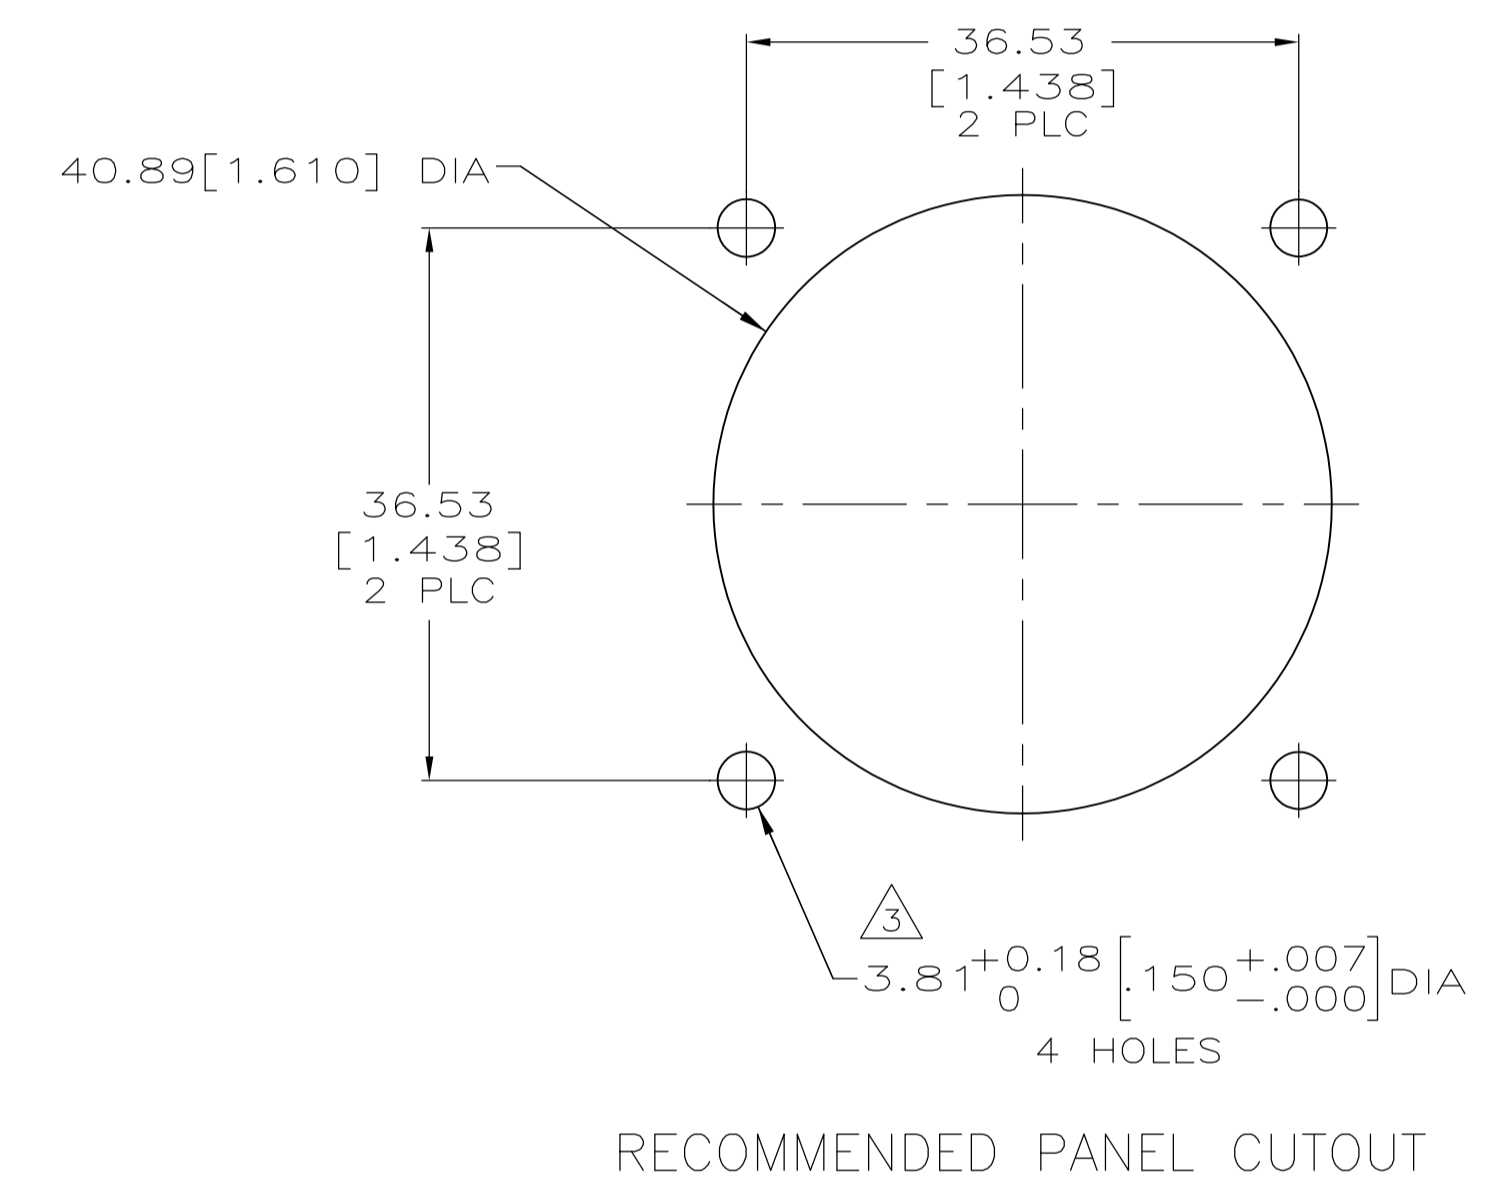

REVISIONS					
P	LTR	DESCRIPTION	DATE	DMN	APVD
C		REVISED PER ECO-12-015521	28SEP12	KH	MZ
D		REVISED PER ECR-16-015135	23NOV2016	RS	MZ

- 1 CAVITY IDENTIFICATION ON FRONT AND REAR FACE.
- 2 WILL ACCEPT THIRTY-SEVEN (37) MULTIMATE SOCKET CONTACTS.
- 3 NO 4 FASTENER RECOMMENDED FOR MOUNTING.
- 4 MATERIAL: GLASS REINFORCED NYLON.
- 5 MATERIAL: GLASS REINFORCED NYLON, 100% VIRGIN.

OBSOLETE	4	YES	-213864-4-
	5	NO	213864-2
	4	NO	213864-1
NOTES		4-40 INSERTS	PART NUMBER

THIS DRAWING IS A CONTROLLED DOCUMENT.

DIMENSIONS: mm [INCHES]	TOLERANCES UNLESS OTHERWISE SPECIFIED:	DIN K.FOLTZ 12/22/94	CHK R.STONE 01/05/95	APVD	NAME
0 PLC ± -	1 PLC ± -	2 PLC ± -	3 PLC ± 0.25 [.010]	4 PLC ± -	ANGLES ± -
MATERIAL NYLON, BLACK	FINISH -	SIZE A1	CAGE CODE 00779	DRAWING NO. 213864	RESTRICTED TO
CUSTOMER DRAWING			SCALE 2:1	SHEET 1 OF 1	REV D

STE TE Connectivity
RECEPTACLE HOUSING, REVERSE SEX, SIZE 23, CPC
108-10024

X-ON Electronics

Largest Supplier of Electrical and Electronic Components

Click to view similar products for [Standard Circular Connector](#) category: