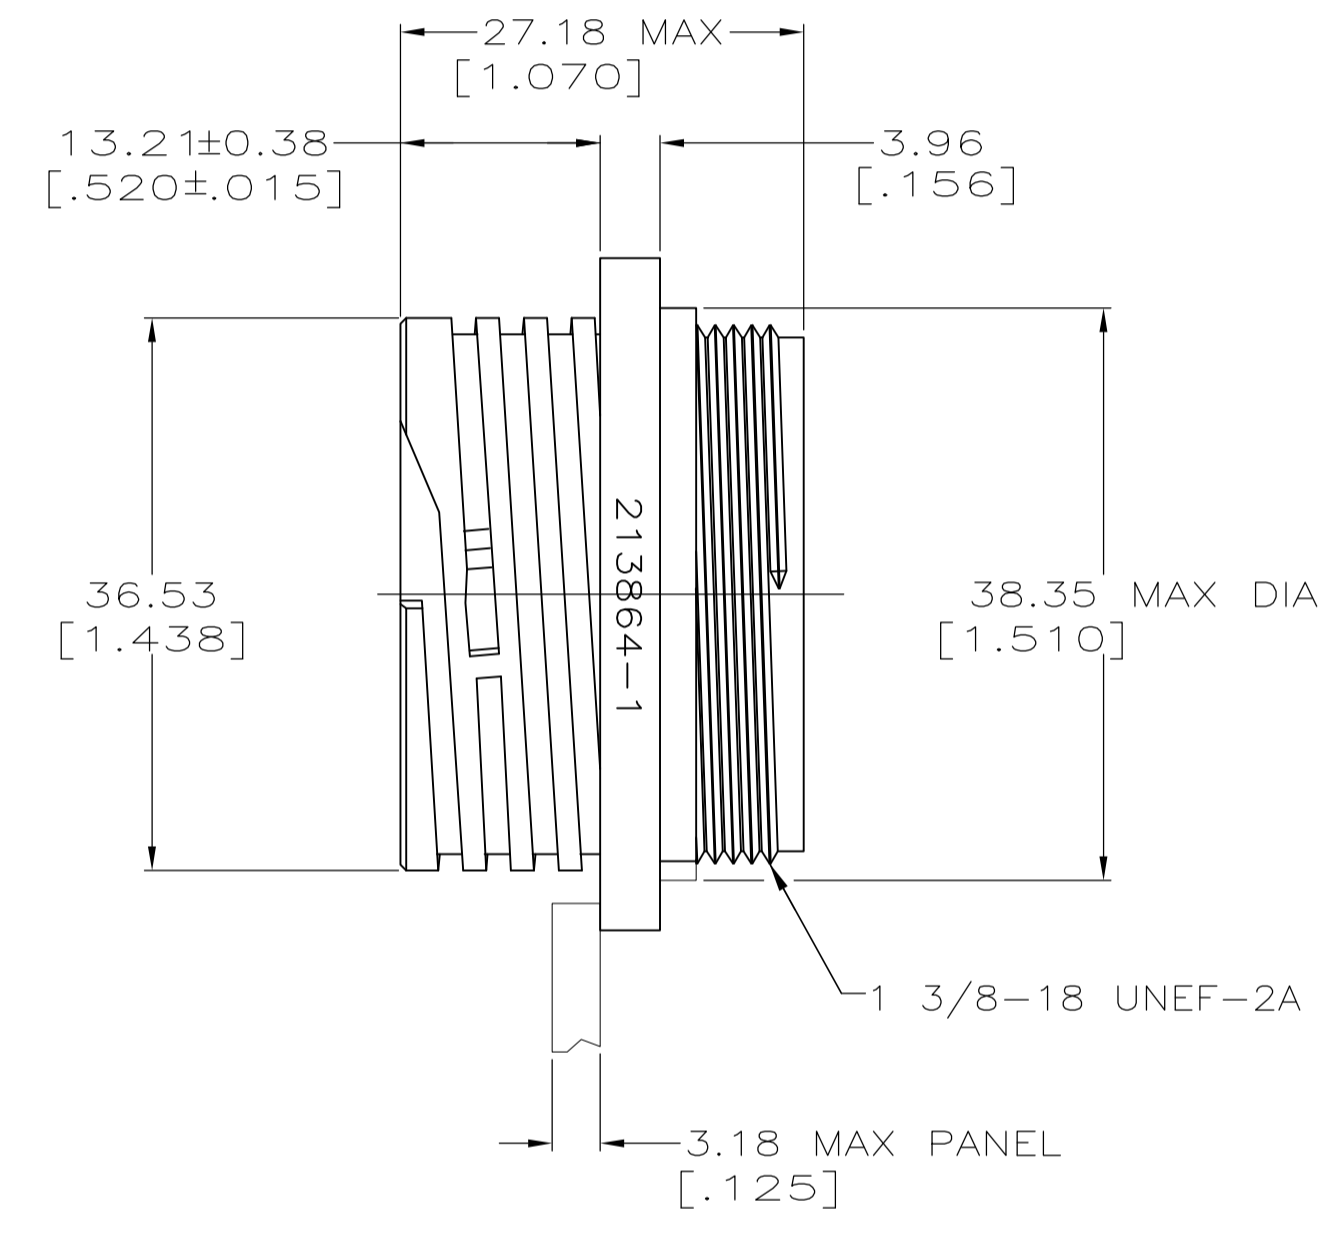

REVISIONS					
P	LTR	DESCRIPTION	DATE	DMN	APVD
C		REVISED PER ECO-12-015521	28SEP12	KH	MZ
D		REVISED PER ECR-16-015135	23NOV2016	RS	MZ

- 1 CAVITY IDENTIFICATION ON FRONT AND REAR FACE.
- 2 WILL ACCEPT THIRTY-SEVEN (37) MULTIMATE SOCKET CONTACTS.
- 3 NO 4 FASTENER RECOMMENDED FOR MOUNTING.
- 4 MATERIAL: GLASS REINFORCED NYLON.
- 5 MATERIAL: GLASS REINFORCED NYLON, 100% VIRGIN.

OBSOLETE	4	YES	-213864-4-
	5	NO	213864-2
	4	NO	213864-1
NOTES		4-40 INSERTS	PART NUMBER

THIS DRAWING IS A CONTROLLED DOCUMENT.

DIMENSIONS: mm [INCHES]	TOLERANCES UNLESS OTHERWISE SPECIFIED:	DIN K.FOLTZ 12/22/94	CHK R.STONE 01/05/95	APVD	NAME
0 PLC ± -	1 PLC ± -	2 PLC ± -	3 PLC ± 0.25 [.010]	4 PLC ± -	ANGLES ± -
MATERIAL NYLON, BLACK	FINISH -	SIZE A1	CAGE CODE 00779	DRAWING NO. 213864	RESTRICTED TO
CUSTOMER DRAWING			SCALE 2:1	SHEET 1 OF 1	REV D

STE TE Connectivity
RECEPTACLE HOUSING, REVERSE SEX, SIZE 23, CPC
108-10024

X-ON Electronics

Largest Supplier of Electrical and Electronic Components

Click to view similar products for [Standard Circular Connector](#) category: