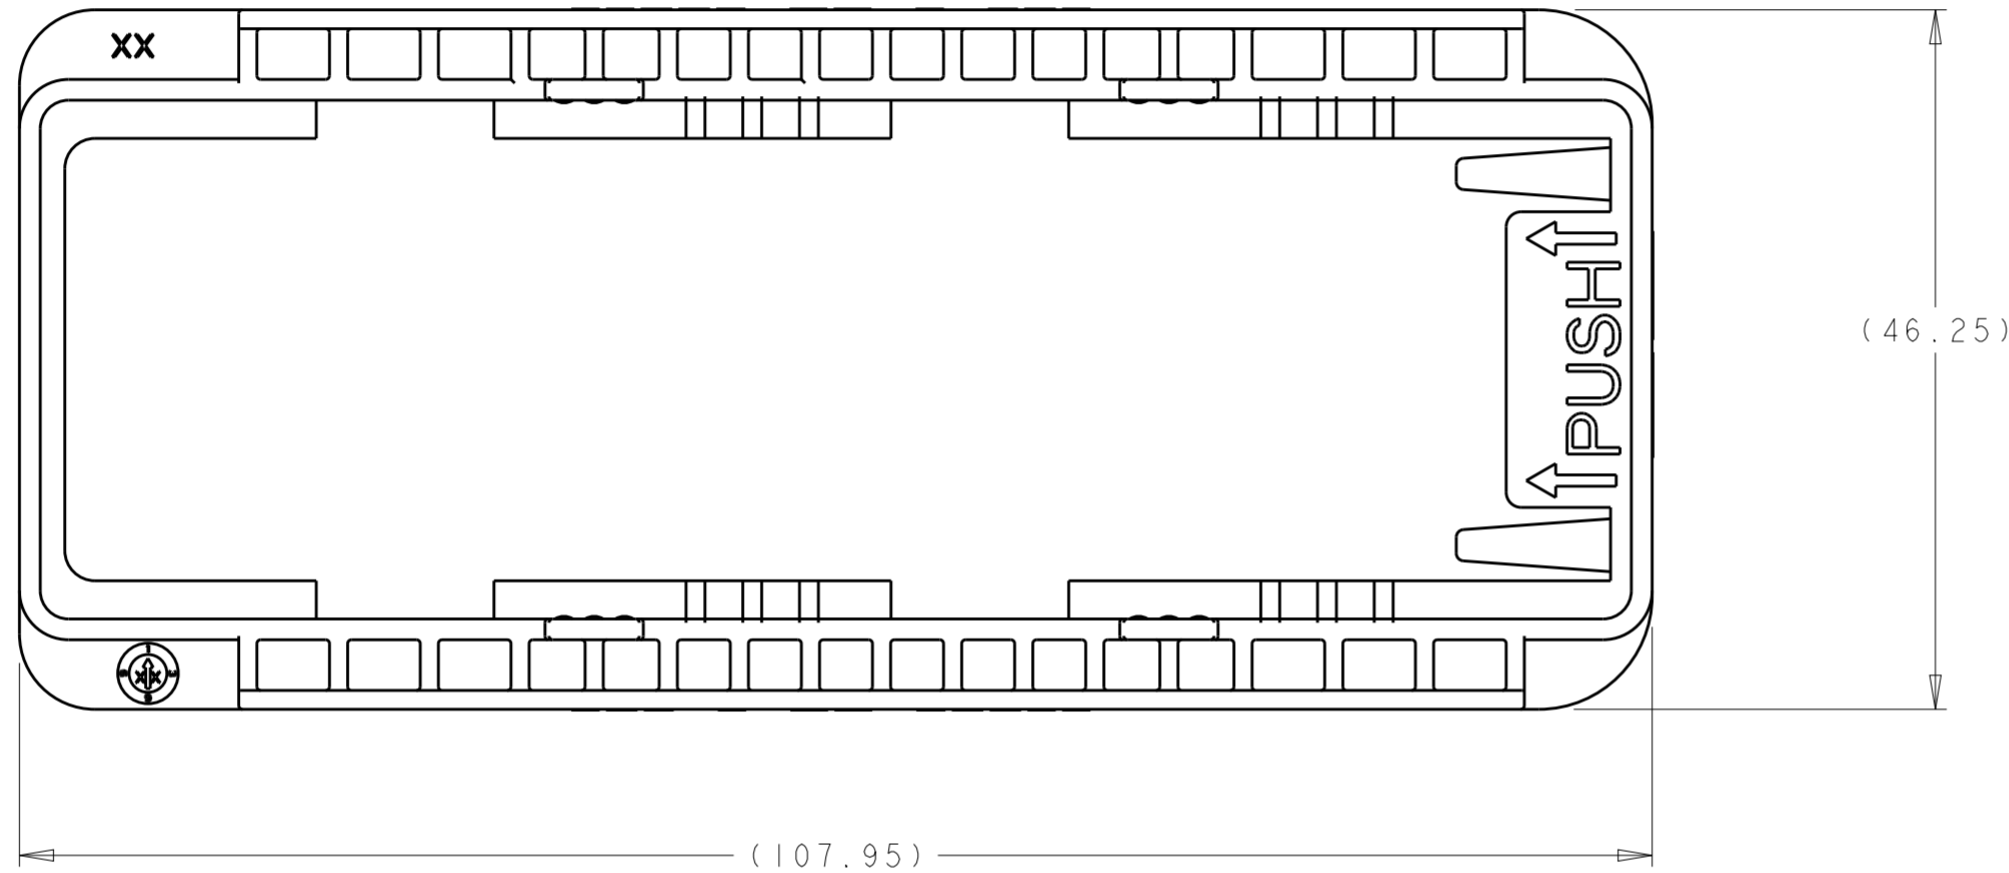

- 1 MATERIAL: PBT-GF30
COLOR: SEE TABLE
- 2. FOR USE WITH TE P/N 2138846-X.
- 3 MARKING FOR RECOMMENDED PANEL THICKNESS. SEE TABLE FOR PART NUMBER TO PANEL THICKNESS RELATIONSHIP.
- 4 NOTE DELETED.

SCALE 1:1

2138852-1 SHOWN

BLACK	3.0±0.10	14.9	2138852-3
YELLOW	4.0±0.10	13.9	2138852-2
RED	5.0±0.10	12.9	2138852-1
COLOR	PANEL THICKNESS 3	DIM A	PART NO

THIS DRAWING IS A CONTROLLED DOCUMENT.		DWN R. VESTAL 17 JAN 2012	TE Connectivity	
DIMENSIONS: mm		CHK R. NARANG 30 JAN 2012		
TOLERANCES UNLESS OTHERWISE SPECIFIED:		APVD D. KLEIN 30 JAN 2012		
0 PLC ±	1 PLC ±	PRODUCT SPEC 108-32036	NAME MOUNTING CLIP, AMPSEAL 16 HYBRID LEVER	
2 PLC ±	3 PLC ±	APPLICATION SPEC 114-32117	SIZE A2	CAGE CODE 0779
4 PLC ±	ANGLES ±1°	WEIGHT -	DRAWING NO C-2138852	RESTRICTED TO -
MATERIAL 1	FINISH -	CUSTOMER DRAWING	SCALE 2:1	SHEET 1 OF 1
				REV A2