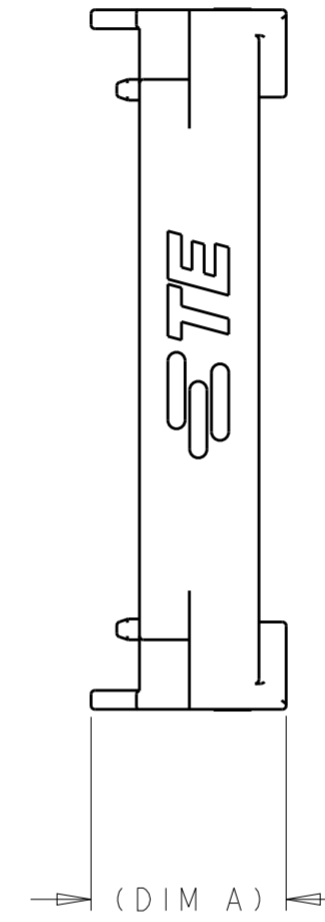

- 1 MATERIAL: PBT-GF30
COLOR: SEE TABLE
- 2. FOR USE WITH TE P/N 2138846-X.
- 3 MARKING FOR RECOMMENDED PANEL THICKNESS. SEE TABLE FOR PART NUMBER TO PANEL THICKNESS RELATIONSHIP.
- 4 NOTE DELETED.

SCALE 1:1

2138852-1 SHOWN

BLACK	3.0±0.10	14.9	2138852-3
YELLOW	4.0±0.10	13.9	2138852-2
RED	5.0±0.10	12.9	2138852-1
COLOR	PANEL THICKNESS 3	DIM A	PART NO

THIS DRAWING IS A CONTROLLED DOCUMENT.		DWN R. VESTAL 17 JAN 2012	TE Connectivity	
DIMENSIONS: mm		CHK R. NARANG 30 JAN 2012		
TOLERANCES UNLESS OTHERWISE SPECIFIED:		APVD D. KLEIN 30 JAN 2012		
0 PLC ±	1 PLC ±	PRODUCT SPEC 108-32036	NAME MOUNTING CLIP, AMPSEAL 16 HYBRID LEVER	
2 PLC ±	3 PLC ±	APPLICATION SPEC 114-32117	SIZE A2	CAGE CODE 0779
4 PLC ±	ANGLES ±1°	WEIGHT -	DRAWING NO C-2138852	RESTRICTED TO -
MATERIAL 1	FINISH -	CUSTOMER DRAWING	SCALE 2:1	SHEET 1 OF 1
				REV A2