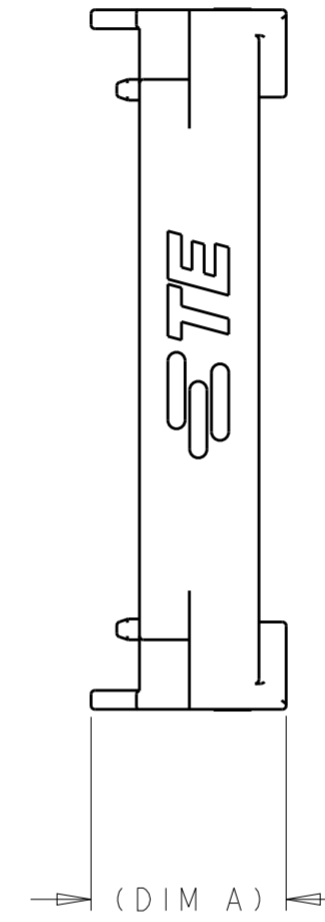

- 1 MATERIAL: PBT-GF30
COLOR: SEE TABLE
- 2. FOR USE WITH TE P/N 2138846-X.
- 3 MARKING FOR RECOMMENDED PANEL THICKNESS. SEE TABLE FOR PART NUMBER TO PANEL THICKNESS RELATIONSHIP.
- 4 NOTE DELETED.

SCALE 1:1

2138852-1 SHOWN

BLACK	3.0±0.10	14.9	2138852-3
YELLOW	4.0±0.10	13.9	2138852-2
RED	5.0±0.10	12.9	2138852-1
COLOR	PANEL THICKNESS 3	DIM A	PART NO

THIS DRAWING IS A CONTROLLED DOCUMENT.		DWN R. VESTAL 17 JAN 2012	TE Connectivity	
DIMENSIONS:		CHK R. NARANG 30 JAN 2012		
TOLERANCES UNLESS OTHERWISE SPECIFIED:		APVD D. KLEIN 30 JAN 2012		
mm	0 PLC ± 1 PLC ± 2 PLC ± 3 PLC ± 4 PLC ± ANGLES ±° FINISH -	PRODUCT SPEC 108-32036	NAME MOUNTING CLIP, AMPSEAL 16 HYBRID LEVER	
MATERIAL	-	APPLICATION SPEC 114-32117	SIZE A2	CAGE CODE 0779
	-	WEIGHT -	DRAWING NO C-2138852	RESTRICTED TO -
	-	CUSTOMER DRAWING	SCALE 2:1	SHEET 1 OF 1
			REV A2	