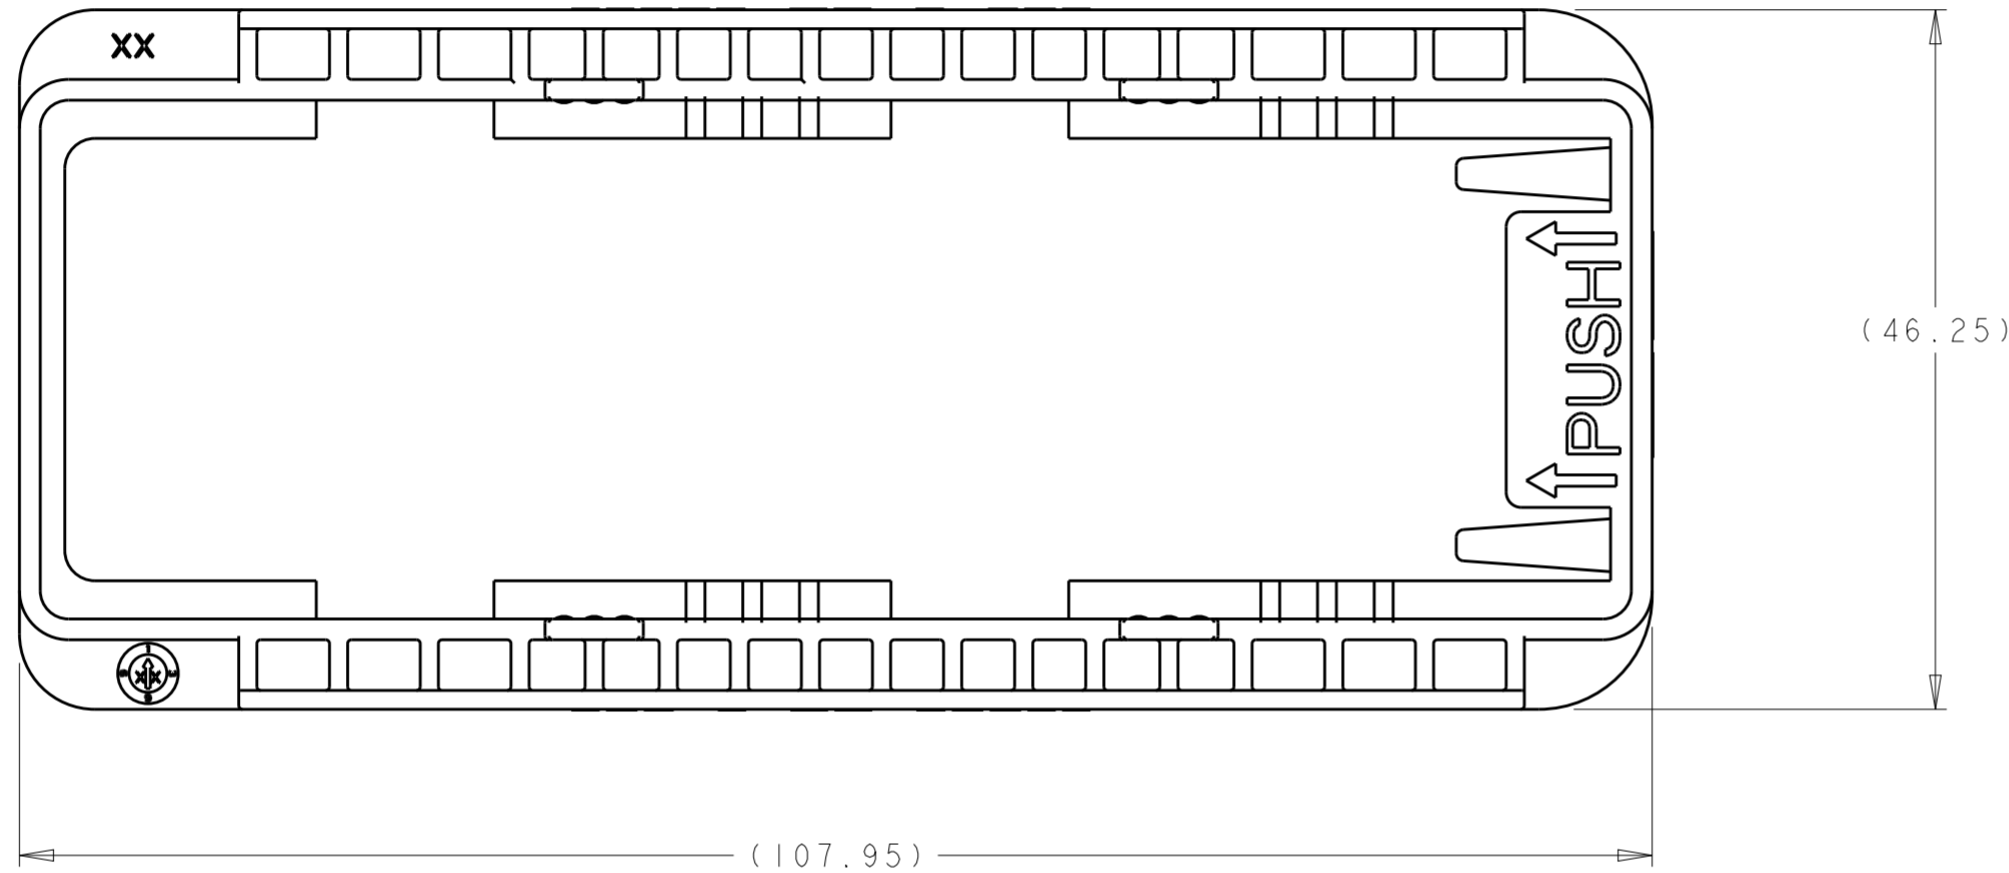

- 1 MATERIAL: PBT-GF30
COLOR: SEE TABLE
- 2. FOR USE WITH TE P/N 2138846-X.
- 3 MARKING FOR RECOMMENDED PANEL THICKNESS. SEE TABLE FOR PART NUMBER TO PANEL THICKNESS RELATIONSHIP.
- 4 NOTE DELETED.

SCALE 1:1

2138852-1 SHOWN

BLACK	3.0±0.10	14.9	2138852-3
YELLOW	4.0±0.10	13.9	2138852-2
RED	5.0±0.10	12.9	2138852-1
COLOR	PANEL THICKNESS 3	DIM A	PART NO

THIS DRAWING IS A CONTROLLED DOCUMENT.		DWN R. VESTAL 17 JAN 2012	TE Connectivity	
DIMENSIONS:		CHK R. NARANG 30 JAN 2012		
TOLERANCES UNLESS OTHERWISE SPECIFIED:		APVD D. KLEIN 30 JAN 2012		
mm	0 PLC ± 1 PLC ± 2 PLC ± 3 PLC ± 4 PLC ± ANGLES ±° FINISH -	PRODUCT SPEC 108-32036	NAME MOUNTING CLIP, AMPSEAL 16 HYBRID LEVER	
MATERIAL	-	APPLICATION SPEC 114-32117	SIZE A2	CAGE CODE 0779
	-	WEIGHT -	DRAWING NO C-2138852	RESTRICTED TO -
	-	CUSTOMER DRAWING	SCALE 2:1	SHEET 1 OF 1
			REV A2	