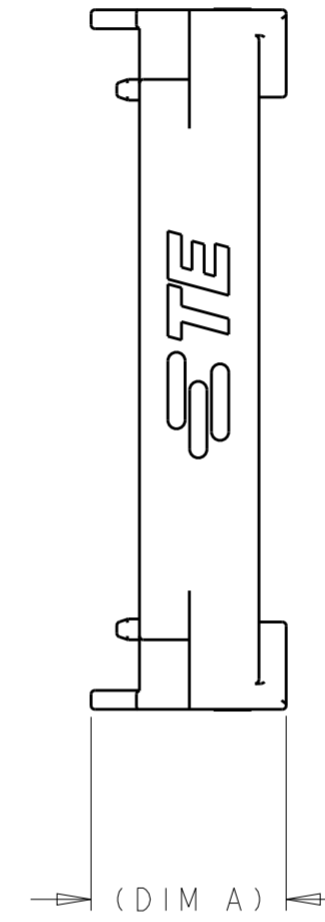

- 1 MATERIAL: PBT-GF30  
COLOR: SEE TABLE
- 2. FOR USE WITH TE P/N 2138846-X.
- 3 MARKING FOR RECOMMENDED PANEL THICKNESS. SEE TABLE FOR PART NUMBER TO PANEL THICKNESS RELATIONSHIP.
- 4 NOTE DELETED.

SCALE 1:1

2138852-1 SHOWN

BLACK	3.0±0.10	14.9	2138852-3
YELLOW	4.0±0.10	13.9	2138852-2
RED	5.0±0.10	12.9	2138852-1
COLOR	PANEL THICKNESS 3	DIM A	PART NO

THIS DRAWING IS A CONTROLLED DOCUMENT.		DWN R. VESTAL 17 JAN 2012	TE Connectivity MOUNTING CLIP, AMPSEAL 16 HYBRID LEVER	
DIMENSIONS:		CHK R. NARANG 30 JAN 2012		
mm		APVD D. KLEIN 30 JAN 2012		
TOLERANCES UNLESS OTHERWISE SPECIFIED:		PRODUCT SPEC	NAME	
0 PLC	±	108-32036	SIZE	
1 PLC	±	APPLICATION SPEC	CAGE CODE	
2 PLC	±	114-32117	DRAWING NO	
3 PLC	±	WEIGHT	RESTRICTED TO	
4 PLC	±	CUSTOMER DRAWING	-	
ANGLES	±1°	SCALE 2:1	SHEET 1 OF 1	
FINISH	-	REV A2		