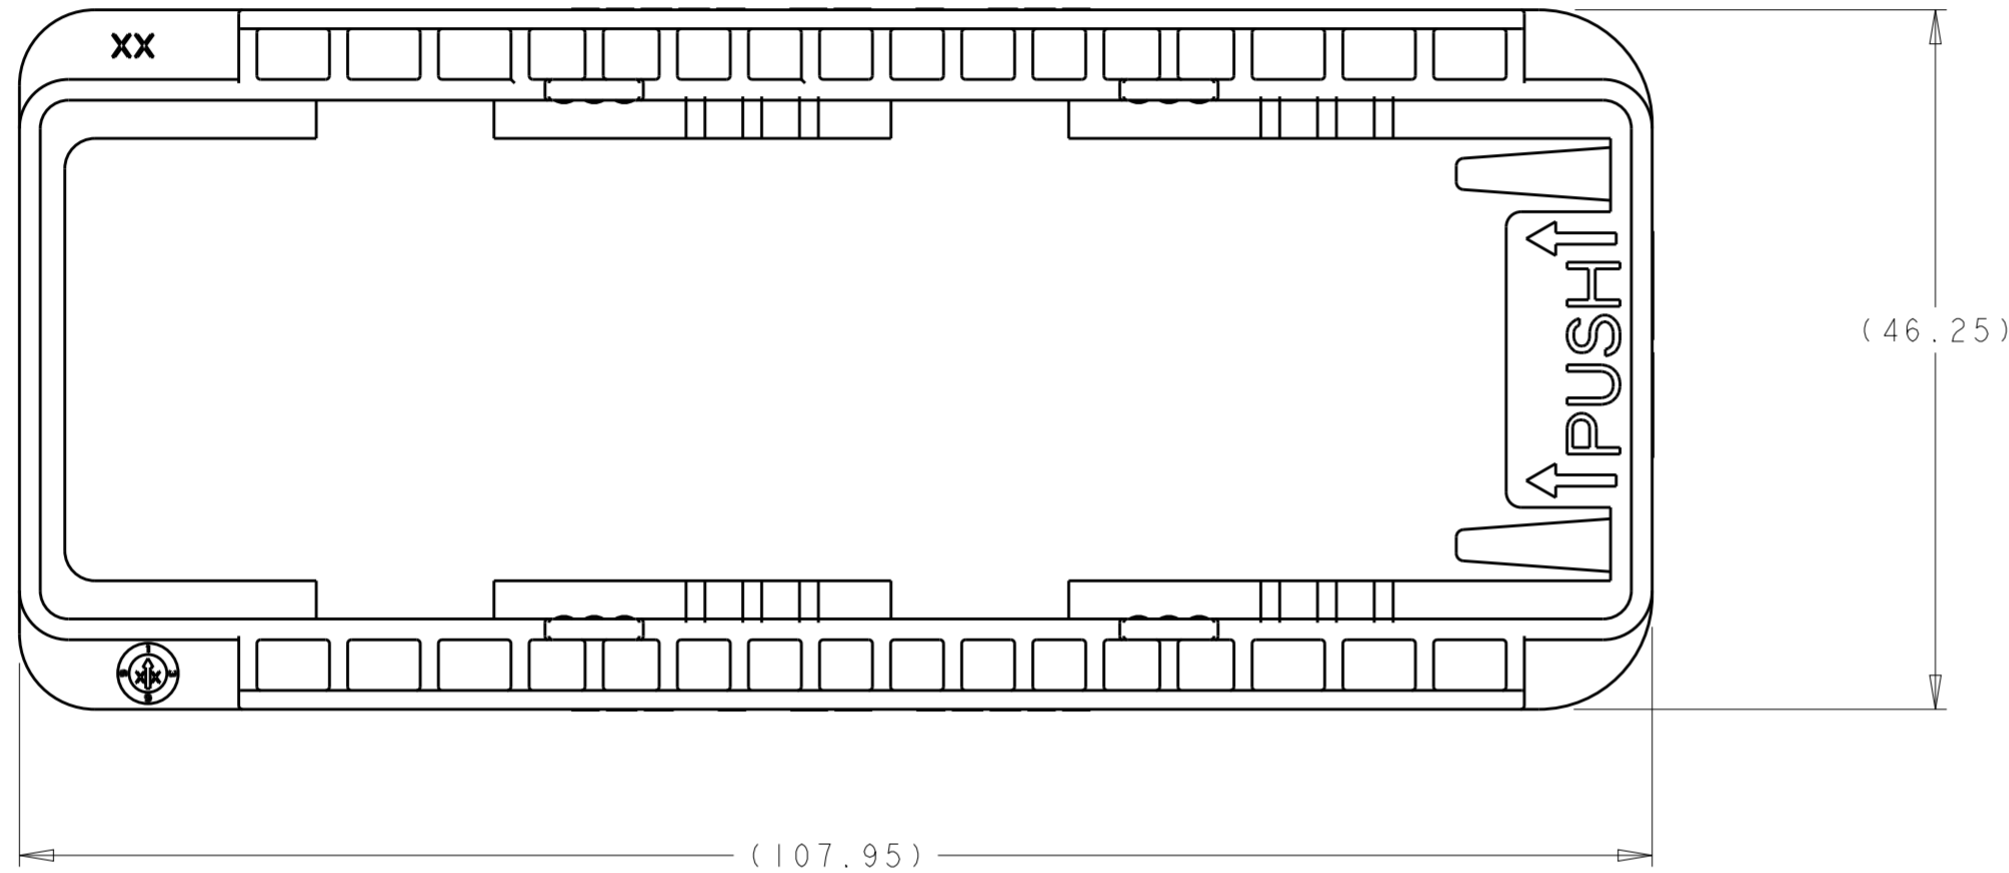

- 1 MATERIAL: PBT-GF30  
COLOR: SEE TABLE
- 2. FOR USE WITH TE P/N 2138846-X.
- 3 MARKING FOR RECOMMENDED PANEL THICKNESS. SEE TABLE FOR PART NUMBER TO PANEL THICKNESS RELATIONSHIP.
- 4 NOTE DELETED.

SCALE 1:1

2138852-1 SHOWN

BLACK	3.0±0.10	14.9	2138852-3
YELLOW	4.0±0.10	13.9	2138852-2
RED	5.0±0.10	12.9	2138852-1
COLOR	PANEL THICKNESS 3	DIM A	PART NO

THIS DRAWING IS A CONTROLLED DOCUMENT.		DWN R. VESTAL 17 JAN 2012	TE Connectivity MOUNTING CLIP, AMPSEAL 16 HYBRID LEVER	
DIMENSIONS:		CHK R. NARANG 30 JAN 2012		
mm		APVD D. KLEIN 30 JAN 2012		
TOLERANCES UNLESS OTHERWISE SPECIFIED:		PRODUCT SPEC	NAME	
0 PLC	±	108-32036	SIZE	
1 PLC	±	APPLICATION SPEC	CAGE CODE	
2 PLC	±	114-32117	DRAWING NO	
3 PLC	±	WEIGHT	RESTRICTED TO	
4 PLC	±	CUSTOMER DRAWING	-	
ANGLES	±1°	SCALE 2:1	SHEET 1 OF 1	
FINISH	-	REV A2		