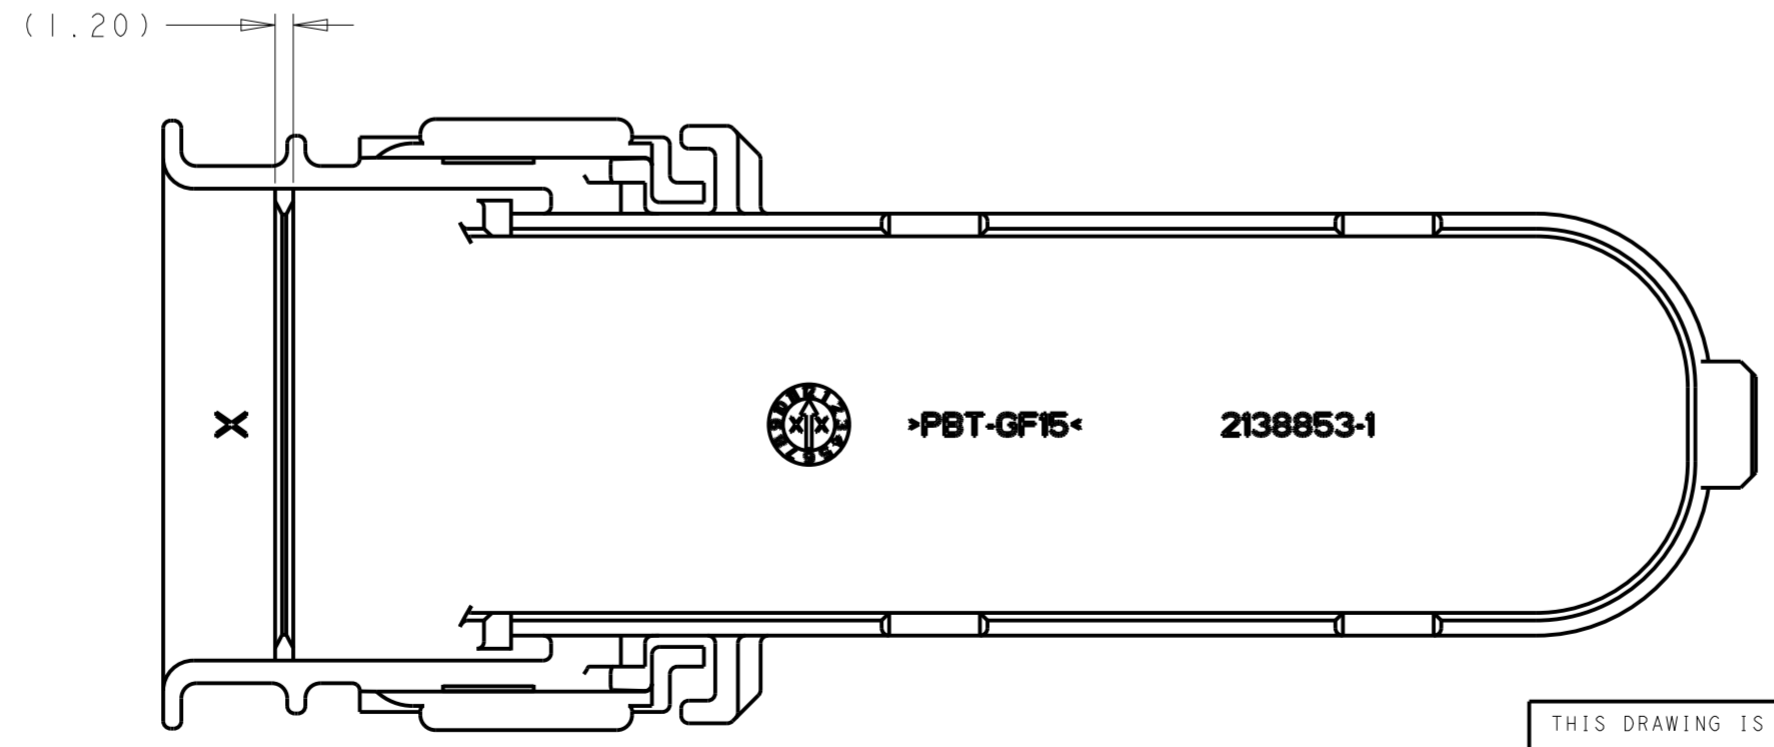

- 1 MATERIAL: PBT-GF15
COLOR: BLACK
- 2. DESIGNED FOR CORRUGATED TUBE NW26.
- 3 2.25 mm BOW ALLOWED ON INDICATED WALLS.
- 4. FOR USE WITH TE P/N'S 2138839-X AND 2138846-X.

SCALE 1:1

2138853-1
PART NUMBER

| | | | | |
|--|--|---------------------------------|---|--|
| THIS DRAWING IS A CONTROLLED DOCUMENT. | | DWN R. VESTAL 10 JAN 2012 | TE Connectivity | |
| | | CHK R. NARANG 30 JAN 2012 | | |
| | | APVD D. KLEIN 30 JAN 2012 | NAME WIRE EXIT COVER, AMPSEAL 16 HYBRID LEVER | |
| DIMENSIONS: mm | | PRODUCT SPEC 108-32036 | SIZE A20779 | |
| TOLERANCES UNLESS OTHERWISE SPECIFIED: | | APPLICATION SPEC 114-32117 | DRAWING NO C-2138853 | |
| MATERIAL - PBT-GF15 | | WEIGHT - | RESTRICTED TO - | |
| FINISH - | | CUSTOMER DRAWING | SCALE 2:1 SHEET 1 OF 1 REV A1 | |