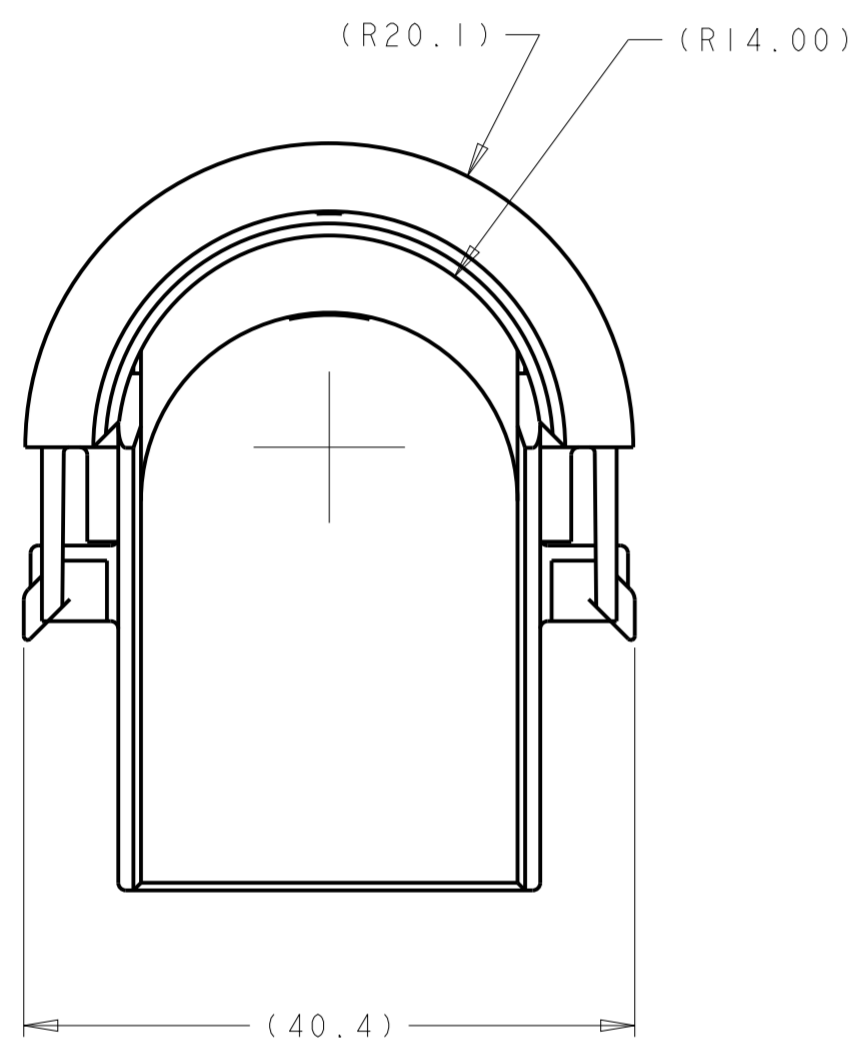

- 1 MATERIAL: PBT-GF15
COLOR: BLACK
- 2. DESIGNED FOR CORRUGATED TUBE NW26.
- 3 2.25 mm BOW ALLOWED ON INDICATED WALLS.
- 4. FOR USE WITH TE P/N'S 2138839-X AND 2138846-X.

SCALE 1:1

2138853-1
PART NUMBER

| | | | | |
|--|--|---------------------------------|---|--|
| THIS DRAWING IS A CONTROLLED DOCUMENT. | | DWN R. VESTAL 10 JAN 2012 | TE Connectivity | |
| | | CHK R. NARANG 30 JAN 2012 | | |
| | | APVD D. KLEIN 30 JAN 2012 | NAME WIRE EXIT COVER, AMPSEAL 16 HYBRID LEVER | |
| DIMENSIONS: mm | | PRODUCT SPEC 108-32036 | SIZE A20779 | |
| TOLERANCES UNLESS OTHERWISE SPECIFIED: | | APPLICATION SPEC 114-32117 | DRAWING NO C-2138853 | |
| MATERIAL - PBT-GF15 | | WEIGHT - | RESTRICTED TO - | |
| FINISH - | | CUSTOMER DRAWING | SCALE 2:1 SHEET 1 OF 1 REV A1 | |