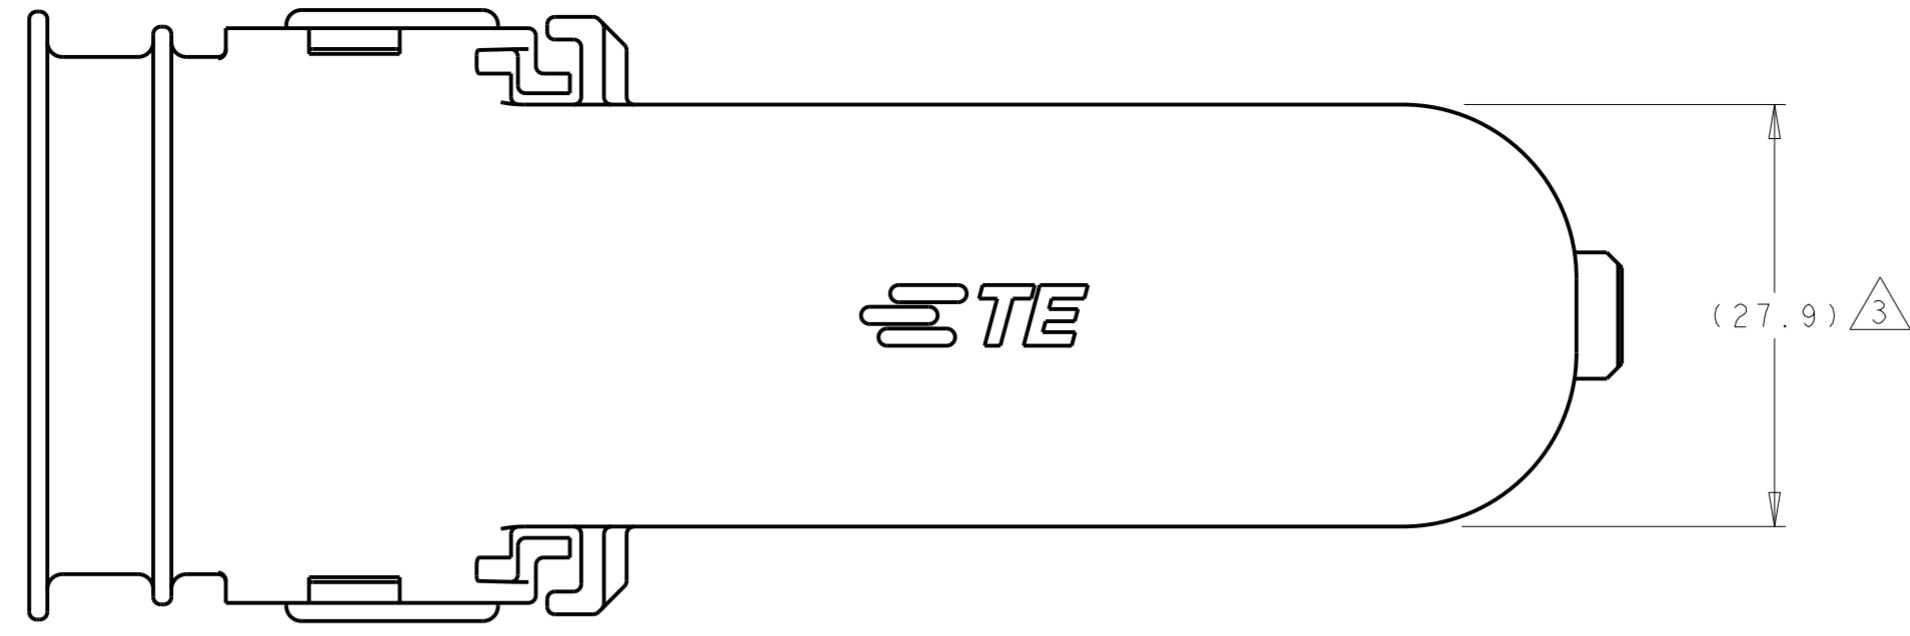

- 1 MATERIAL: PBT-GF15
COLOR: BLACK
- 2. DESIGNED FOR CORRUGATED TUBE NW26.
- 3 2.25 mm BOW ALLOWED ON INDICATED WALLS.
- 4. FOR USE WITH TE P/N'S 2138839-X AND 2138846-X.

SCALE 1:1

2138853-1
PART NUMBER

| | | | | |
|--|--|---------------------------------|---|--|
| THIS DRAWING IS A CONTROLLED DOCUMENT. | | DWN R. VESTAL 10 JAN 2012 | TE Connectivity | |
| | | CHK R. NARANG 30 JAN 2012 | | |
| | | APVD D. KLEIN 30 JAN 2012 | NAME WIRE EXIT COVER, AMPSEAL 16 HYBRID LEVER | |
| DIMENSIONS: mm | | PRODUCT SPEC 108-32036 | SIZE A20779 | |
| TOLERANCES UNLESS OTHERWISE SPECIFIED: | | APPLICATION SPEC 114-32117 | DRAWING NO C-2138853 | |
| MATERIAL - PBT-GF15 | | WEIGHT - | RESTRICTED TO - | |
| FINISH - | | CUSTOMER DRAWING | SCALE 2:1 SHEET 1 OF 1 REV A1 | |