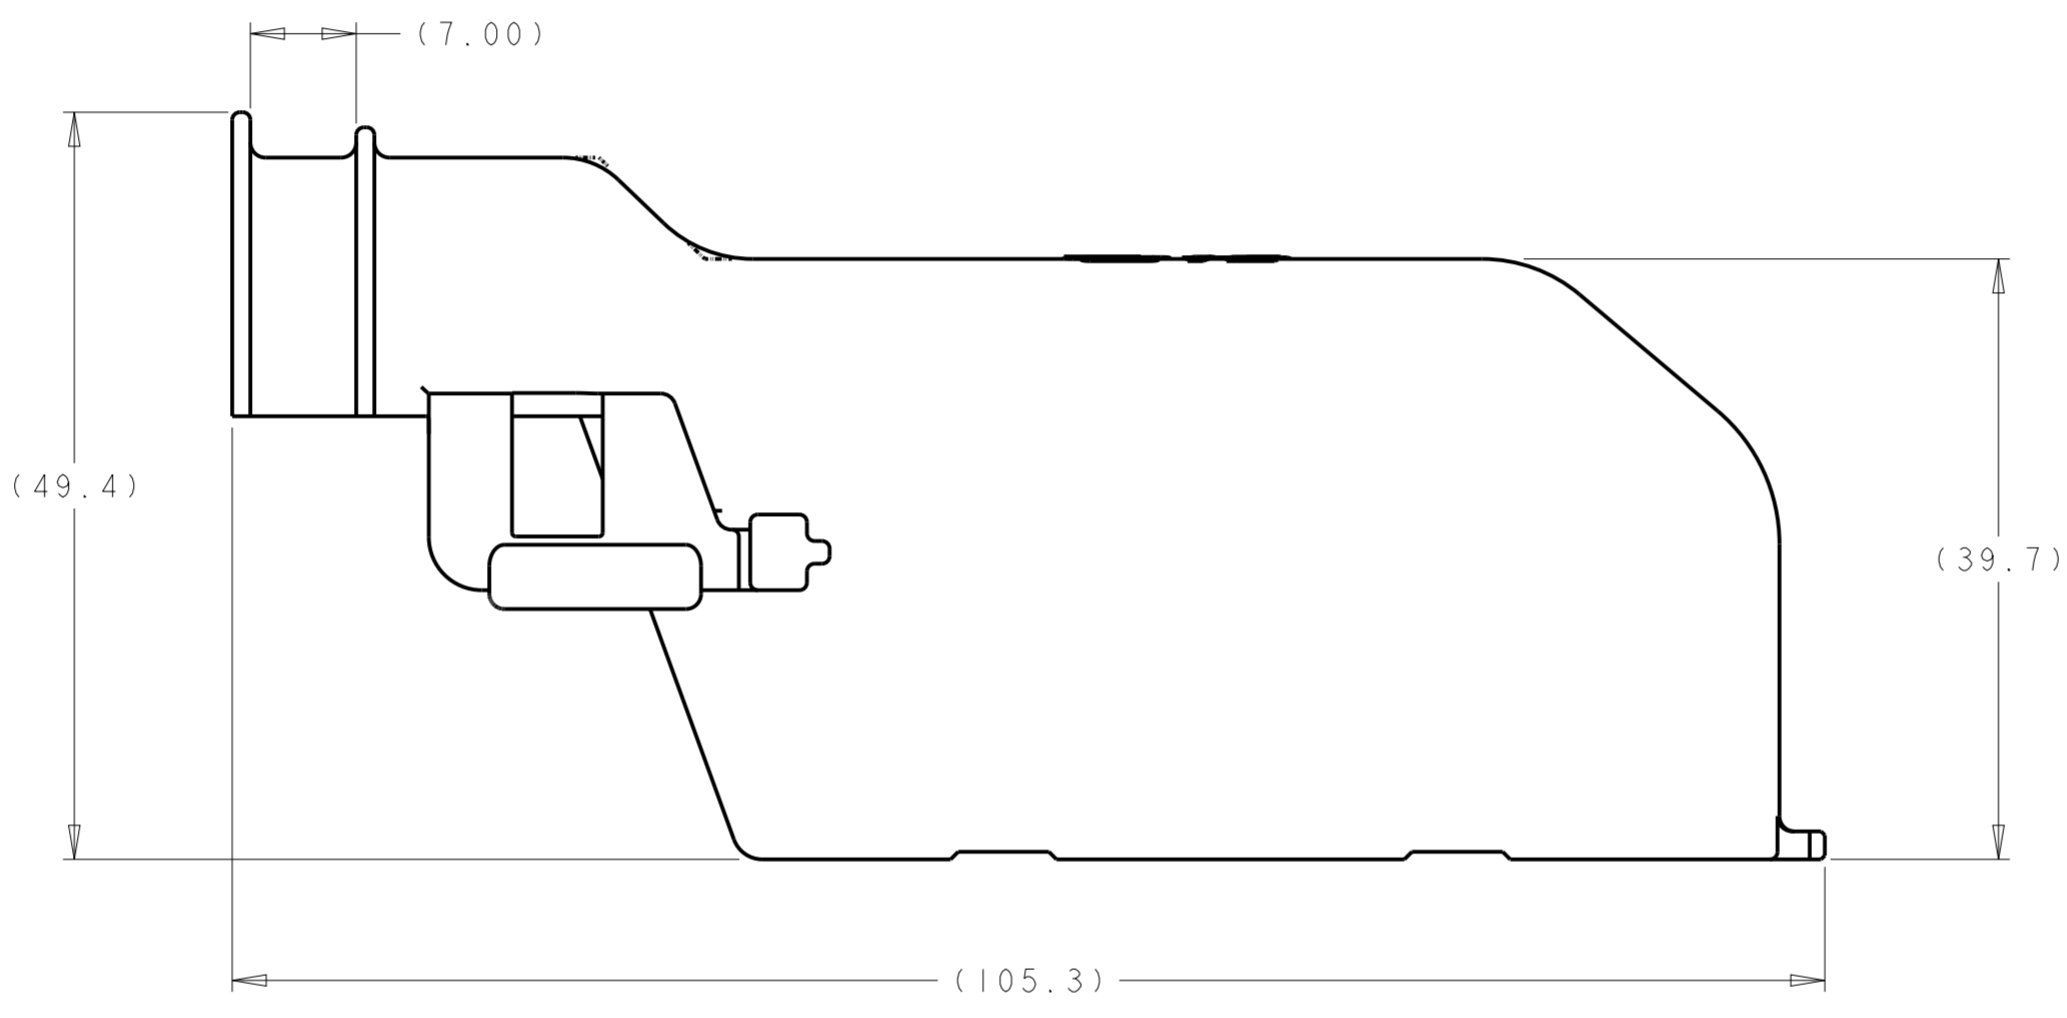

- 1 MATERIAL: PBT-GF15
COLOR: BLACK
- 2. DESIGNED FOR CORRUGATED TUBE NW26.
- 3 2.25 mm BOW ALLOWED ON INDICATED WALLS.
- 4. FOR USE WITH TE P/N'S 2138839-X AND 2138846-X.

SCALE 1:1

2138853-1
PART NUMBER

| | | | | |
|--|--|---------------------------------|---|--|
| THIS DRAWING IS A CONTROLLED DOCUMENT. | | DWN R. VESTAL 10 JAN 2012 | TE Connectivity | |
| | | CHK R. NARANG 30 JAN 2012 | | |
| | | APVD D. KLEIN 30 JAN 2012 | NAME WIRE EXIT COVER, AMPSEAL 16 HYBRID LEVER | |
| DIMENSIONS: mm | | PRODUCT SPEC 108-32036 | SIZE A20779 | |
| TOLERANCES UNLESS OTHERWISE SPECIFIED: | | APPLICATION SPEC 114-32117 | DRAWING NO C-2138853 | |
| MATERIAL - PBT-GF15 | | WEIGHT - | RESTRICTED TO - | |
| FINISH - | | CUSTOMER DRAWING | SCALE 2:1 SHEET 1 OF 1 REV A1 | |