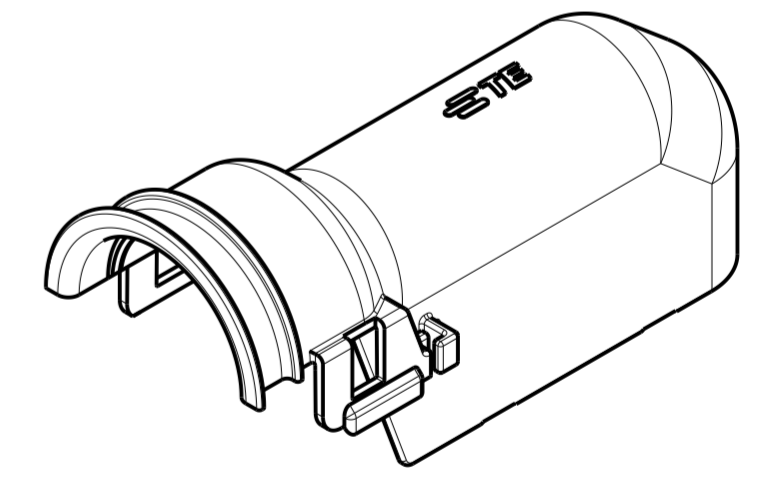

- 1 MATERIAL: PBT-GF15
COLOR: BLACK
- 2. DESIGNED FOR CORRUGATED TUBE NW26.
- 3 2.25 mm BOW ALLOWED ON INDICATED WALLS.
- 4. FOR USE WITH TE P/N'S 2138839-X AND 2138846-X.

SCALE 1:1

2138853-1
PART NUMBER

| | | | | |
|--|--|---------------------------------|---|--|
| THIS DRAWING IS A CONTROLLED DOCUMENT. | | DWN R. VESTAL 10 JAN 2012 | TE Connectivity | |
| | | CHK R. NARANG 30 JAN 2012 | | |
| | | APVD D. KLEIN 30 JAN 2012 | NAME WIRE EXIT COVER, AMPSEAL 16 HYBRID LEVER | |
| DIMENSIONS: mm | | PRODUCT SPEC 108-32036 | SIZE A20779 | |
| TOLERANCES UNLESS OTHERWISE SPECIFIED: | | APPLICATION SPEC 114-32117 | DRAWING NO C-2138853 | |
| MATERIAL - PBT-GF15 | | WEIGHT - | RESTRICTED TO - | |
| FINISH - | | CUSTOMER DRAWING | SCALE 2:1 SHEET 1 OF 1 REV A1 | |