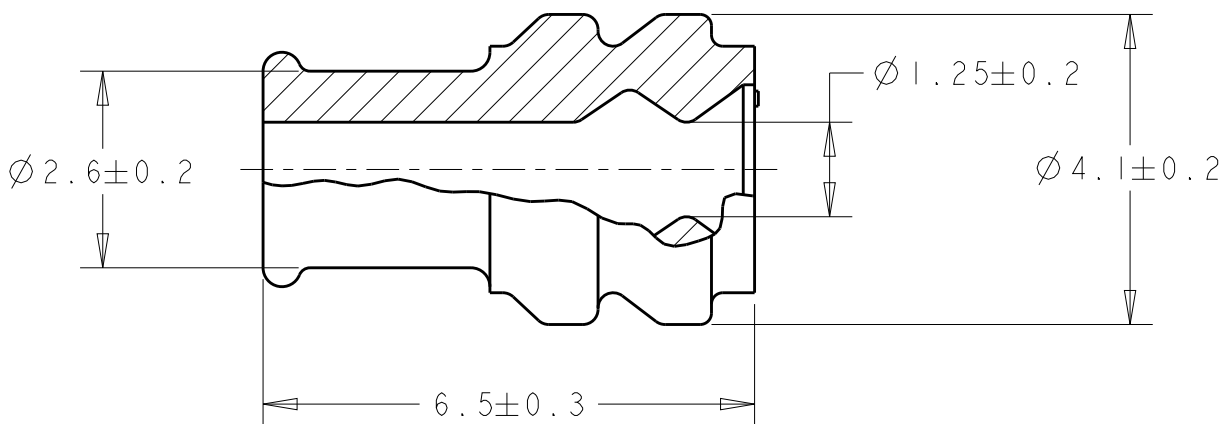

- FOR INSULATION $\varnothing 1.4$ TO $\varnothing 1.8$ mm.
- PARTS MUST BE THOROUGHLY MIXED TO ASSURE PROPER COATING OF APPLIED LUBRICANT PRIOR TO APPLICATION.
- MATERIAL: VAMAC
COLOR: BLACK
- INSULATION CRIMP MEASUREMENTS ARE DEPENDENT ON WIRE INSULATION TYPE AND OUTSIDE DIAMETER. INSULATION CRIMP MUST BE SUFFICIENT TO KEEP SEAL FROM SLIDING OUT OF CRIMP WHEN INSERTING INTO CONNECTOR CAVITY BUT NOT TEAR THE SEAL.

2138898-1

PART NO.

20
RELEASED FOR PUBLICATION

ALL RIGHTS RESERVED.

BY -

© COPYRIGHT 20

THIS DRAWING IS UNPUBLISHED.

DIMENSIONS: mm		DWN M. HITCHCOCK	16MAY2012	MATERIAL	-	FINISH	-
TOLERANCES UNLESS OTHERWISE SPECIFIED:		CHK M.D. BROWN	16MAY2012				
		APVD M.D. BROWN	16MAY2012				
0 PLC ±-		PRODUCT SPEC		NAME MCON CABLE SEAL, 50 DURO-METER SILO 3.45 - 3.70mm DIAMETER			
1 PLC ±-		-		SIZE	CAGE CODE	DRAWING NO	RESTRICTED TO
2 PLC ±-		APPLICATION SPEC		A 4	00779	C-2138898	-
3 PLC ±-		-		SCALE 10:1			
4 PLC ±-		WEIGHT -		SHEET 1 OF 1			
ANGLES ±1°		Customer Drawing		REV AI			