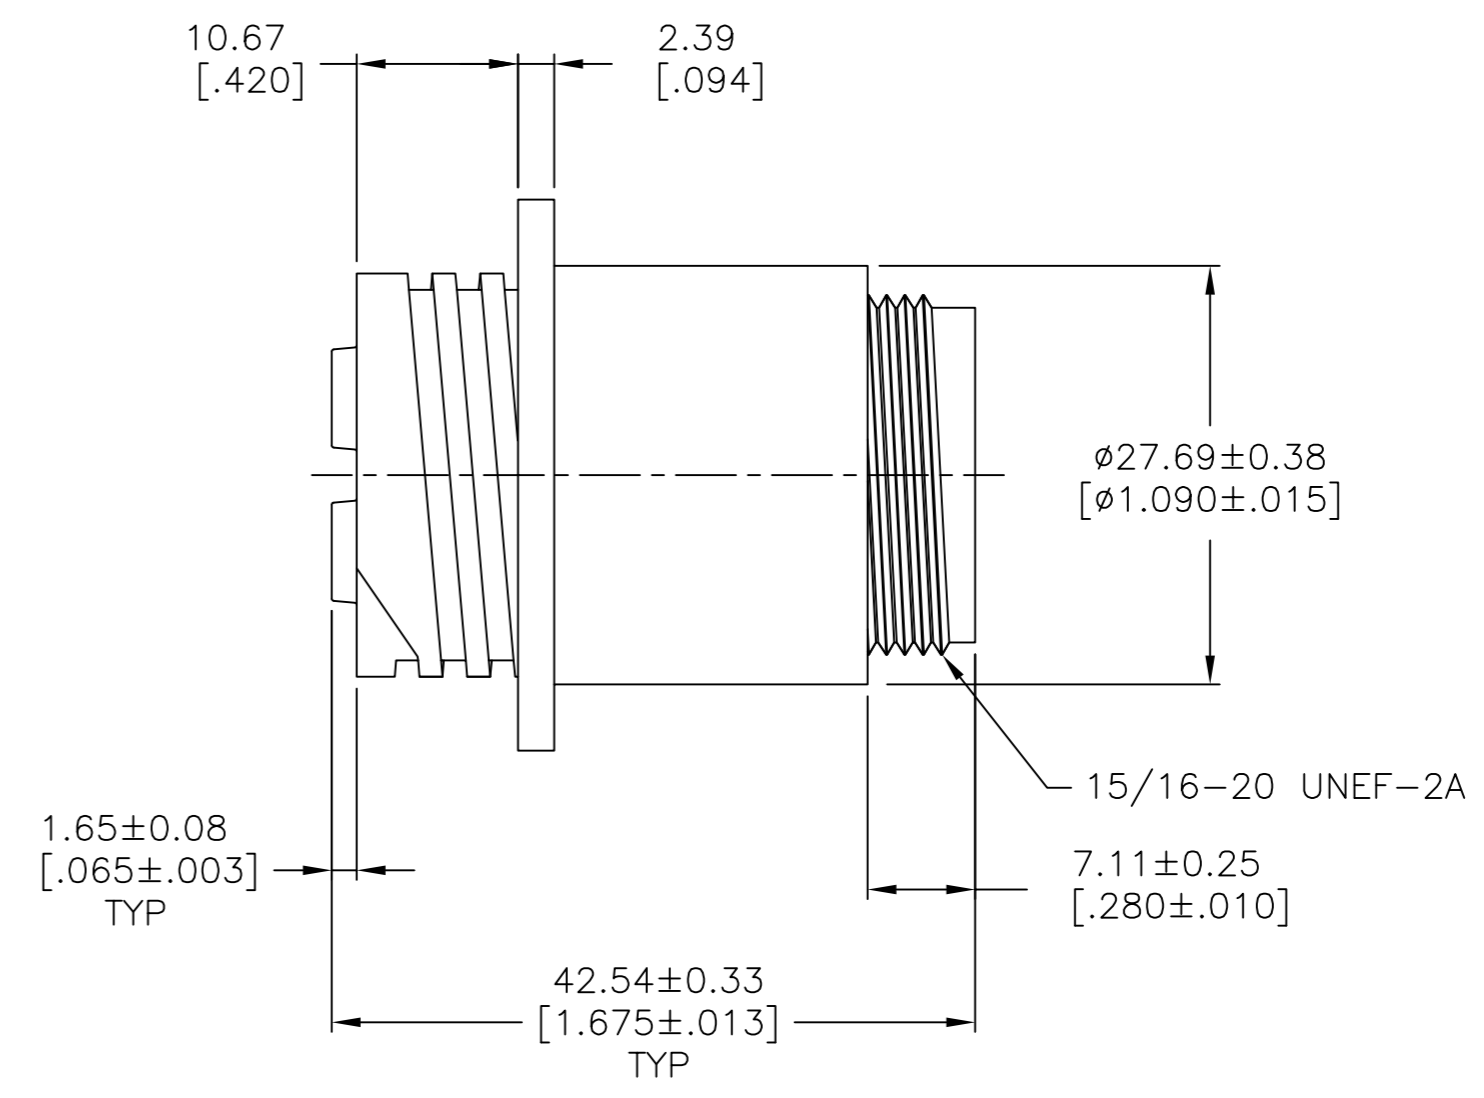

213893-3

- 1 OBSOLETE PARTS: OBSOLETE CIS STREAMLINING PER D.RENAUD/D.SINISI
- 2 PART NUMBER, DATE CODE AND COUNTRY OF MANUFACTURE MARKED ON ANY FLANGE EDGE.

1 OBSOLETE	YES	YES	<del>213893-3</del>
	NO	YES	213893-2
	NO	NO	213893-1
THREADED INSERTS	PERIPHERAL SEAL	PART NUMBER	

THIS DRAWING IS A CONTROLLED DOCUMENT.		DWN D.HARDY 06/27/95	TE Connectivity	
DIMENSIONS: mm		CHK R.STONE 06/29/95		
TOLERANCES UNLESS OTHERWISE SPECIFIED:		APVD A.FRANTUM 06/29/95	NAME RECEPTACLE HOUSING, REVERSE SEX, SERIES 6, 17-10, CIRCULAR PLASTIC CONNECTOR	
0 PLC ± - 1 PLC ± - 2 PLC ± 0.13 [.005] 3 PLC ± 0.013 [.0005] 4 PLC ± - ANGLES ± - FINISH -		PRODUCT SPEC 108-1579	SIZE A2	CAGE CODE 00779
MATERIAL NYLON, BLACK		APPLICATION SPEC -	DRAWING NO C=213893	RESTRICTED TO -
CUSTOMER DRAWING			SCALE 2:1	SHEET 1 of 1
			REV D	