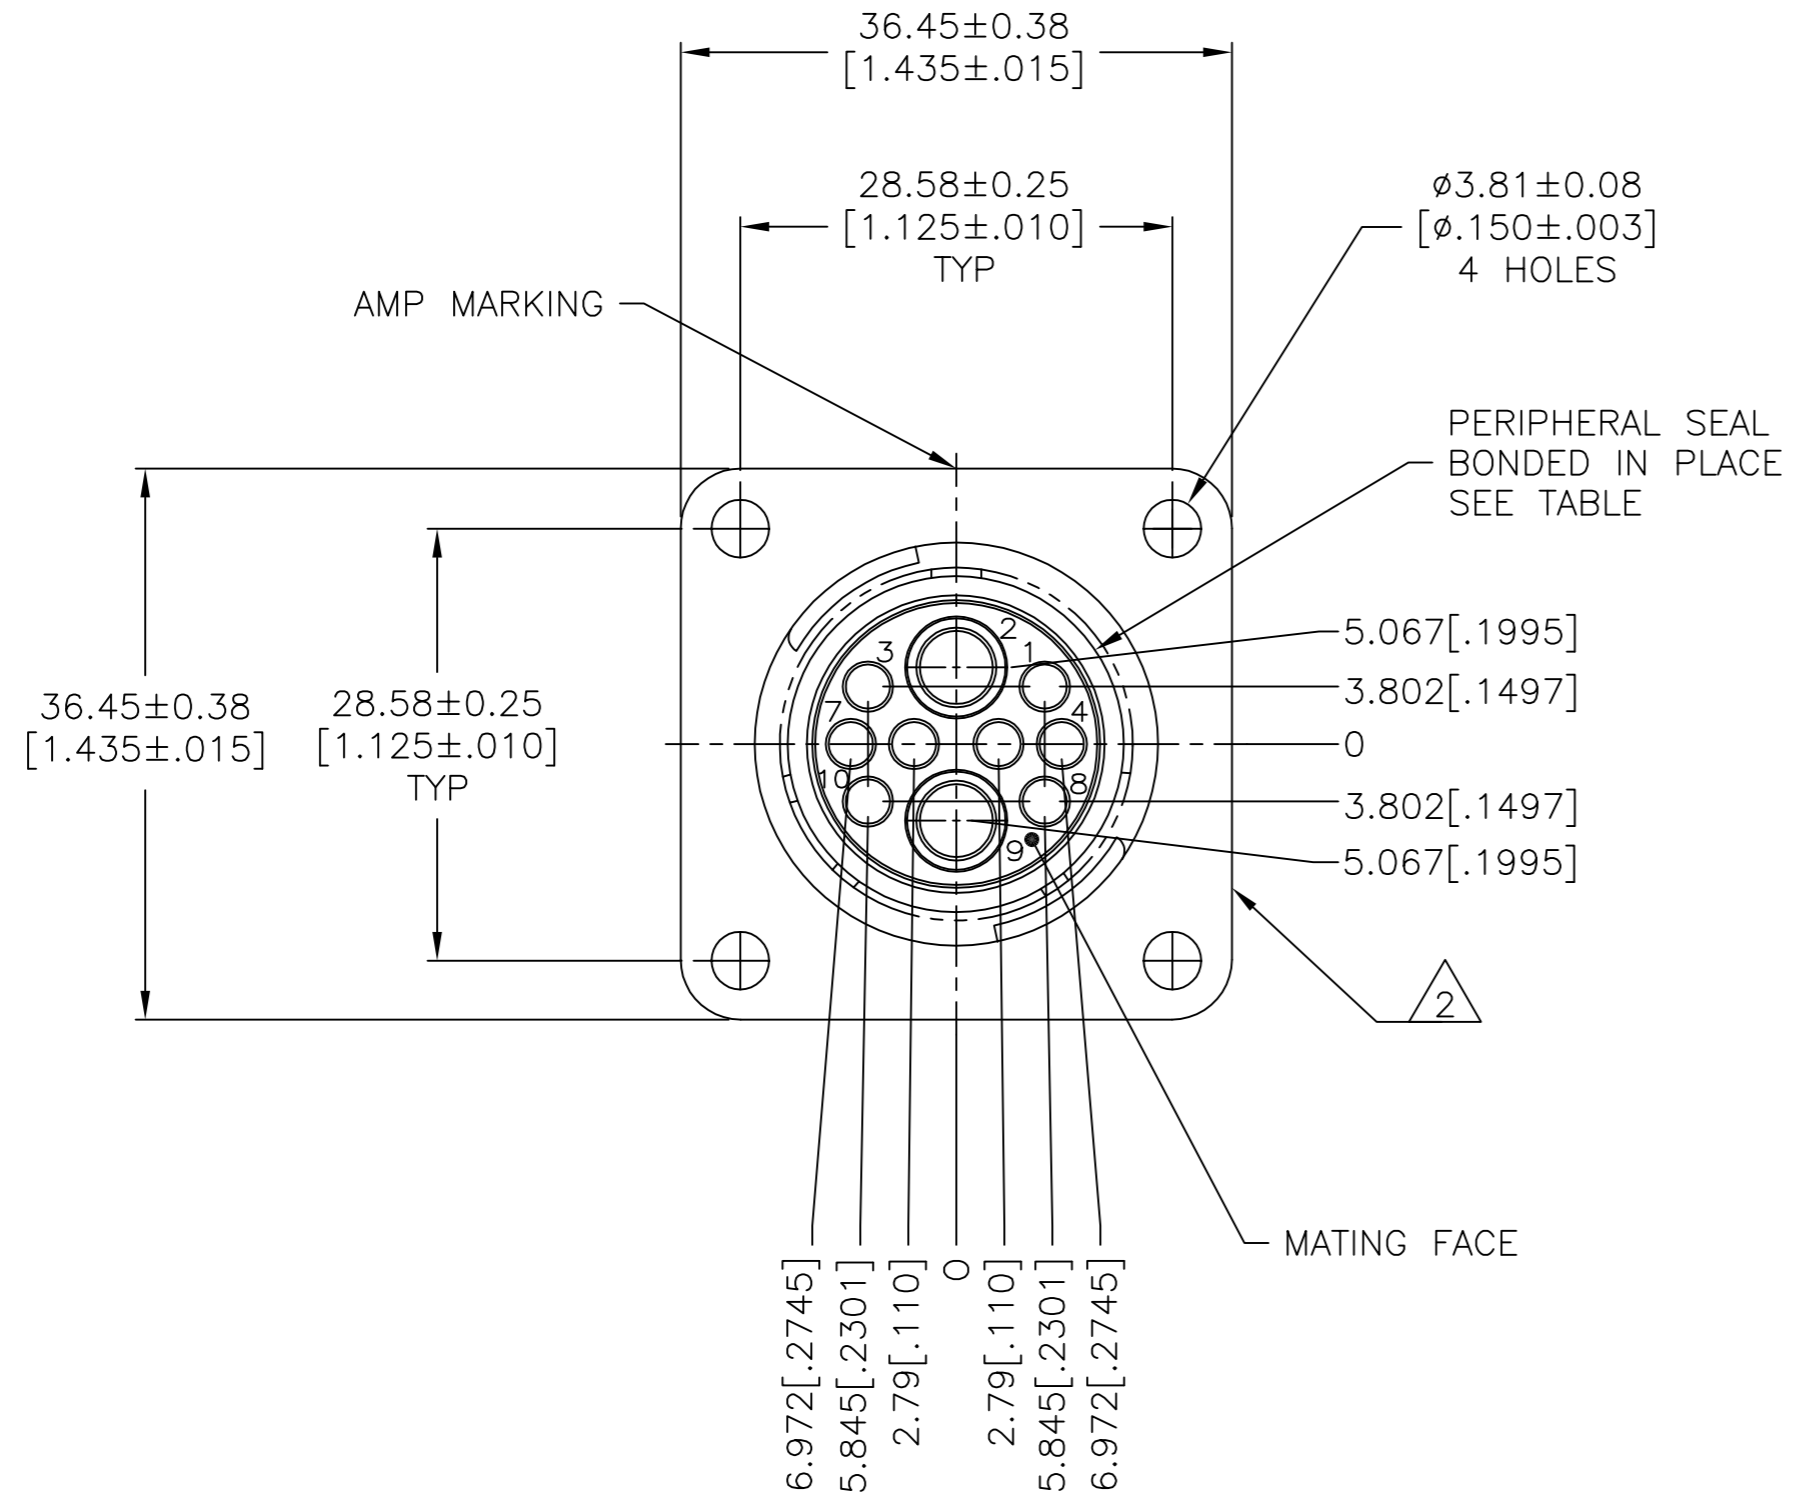

213893-3

- 1 OBSOLETE PARTS: OBSOLETE CIS STREAMLINING PER D.RENAUD/D.SINISI
- 2 PART NUMBER, DATE CODE AND COUNTRY OF MANUFACTURE MARKED ON ANY FLANGE EDGE.

1 OBSOLETE	YES	YES	<del>213893-3</del>
	NO	YES	213893-2
	NO	NO	213893-1
THREADED INSERTS	PERIPHERAL SEAL	PART NUMBER	

THIS DRAWING IS A CONTROLLED DOCUMENT.		DWN D.HARDY 06/27/95	TE Connectivity	
DIMENSIONS: mm		CHK R.STONE 06/29/95		
TOLERANCES UNLESS OTHERWISE SPECIFIED:		APVD A.FRANTUM 06/29/95	NAME RECEPTACLE HOUSING, REVERSE SEX, SERIES 6, 17-10, CIRCULAR PLASTIC CONNECTOR	
0 PLC ± - 1 PLC ± - 2 PLC ± 0.13 [.005] 3 PLC ± 0.013 [.0005] 4 PLC ± - ANGLES ± - FINISH -		PRODUCT SPEC 108-1579	SIZE A2	CAGE CODE 00779
MATERIAL NYLON, BLACK		APPLICATION SPEC -	DRAWING NO C=213893	RESTRICTED TO -
CUSTOMER DRAWING			SCALE 2:1	SHEET 1 of 1
			REV D	