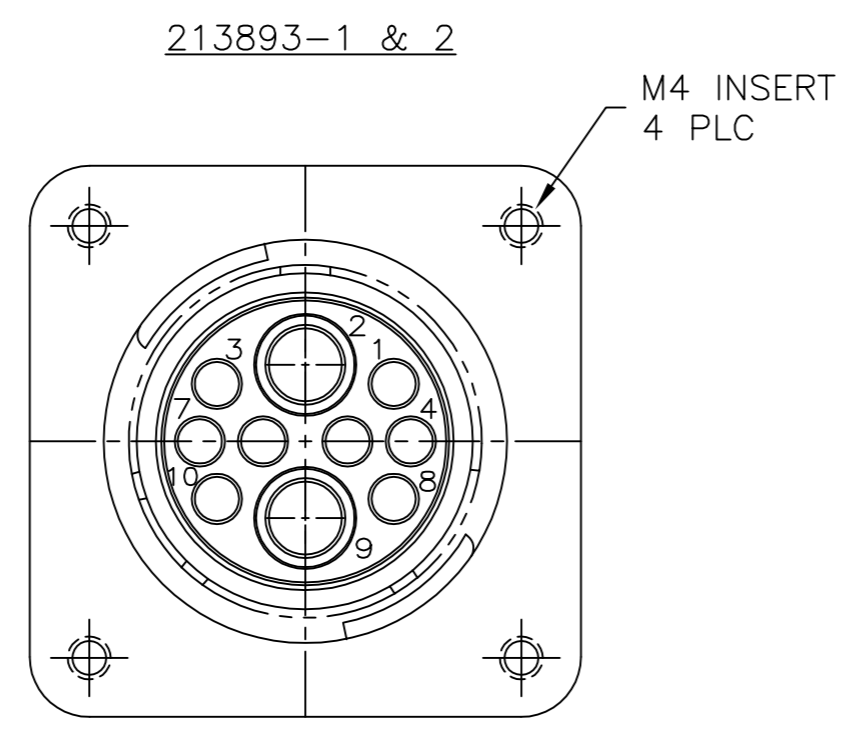

213893-3

- 1 OBSOLETE PARTS: OBSOLETE CIS STREAMLINING PER D.RENAUD/D.SINISI
- 2 PART NUMBER, DATE CODE AND COUNTRY OF MANUFACTURE MARKED ON ANY FLANGE EDGE.

1 OBSOLETE	YES	YES	<del>213893-3</del>
	NO	YES	213893-2
	NO	NO	213893-1
THREADED INSERTS	PERIPHERAL SEAL	PART NUMBER	

THIS DRAWING IS A CONTROLLED DOCUMENT.		DWN D.HARDY 06/27/95	TE Connectivity	
DIMENSIONS: mm		CHK R.STONE 06/29/95		
TOLERANCES UNLESS OTHERWISE SPECIFIED:		APVD A.FRANTUM 06/29/95	NAME RECEPTACLE HOUSING, REVERSE SEX, SERIES 6, 17-10, CIRCULAR PLASTIC CONNECTOR	
0 PLC ± - 1 PLC ± - 2 PLC ± 0.13 [.005] 3 PLC ± 0.013 [.0005] 4 PLC ± - ANGLES ± - FINISH -		PRODUCT SPEC 108-1579	SIZE A2	CAGE CODE 00779
MATERIAL NYLON, BLACK		APPLICATION SPEC -	DRAWING NO C=213893	RESTRICTED TO -
CUSTOMER DRAWING			SCALE 2:1	SHEET 1 of 1
			REV D	