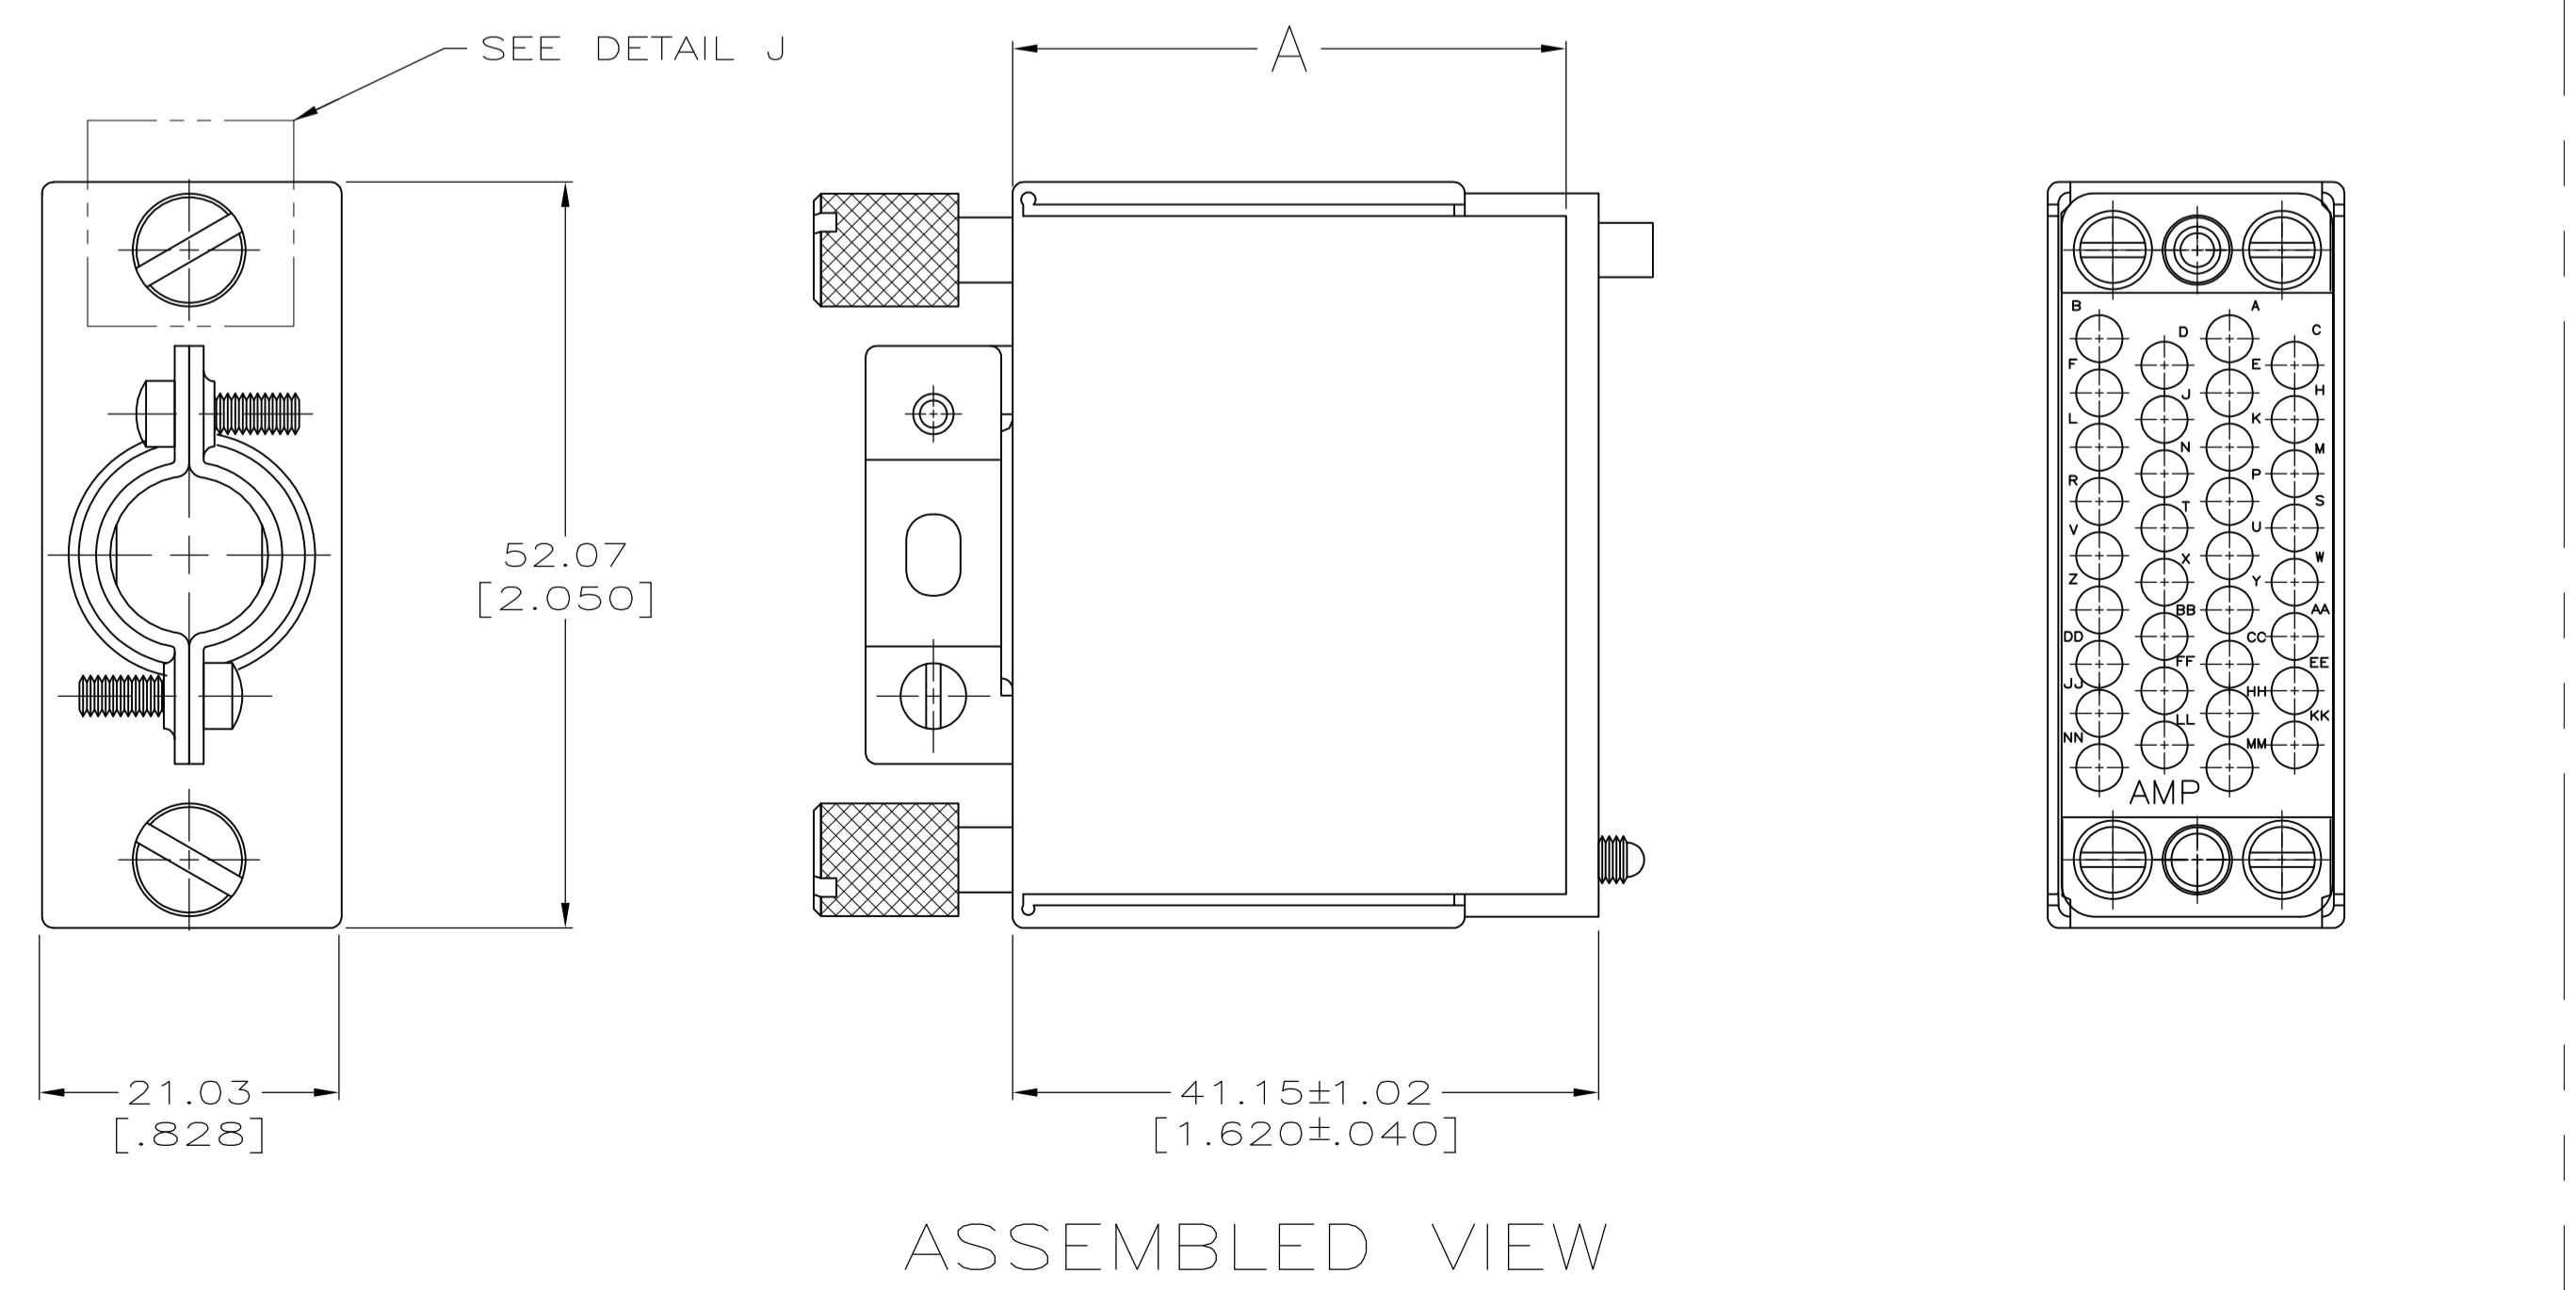

- 1 2.54μm [.000100] MIN NICKEL OVER
2.54μm [.000100] MIN COPPER.
- 2 OBSOLETE PARTS: OBSOLETE CIS STREAMLINING
PER D.RENAUD/D.SINISI

2	OBSOLETE	38.86 [1.530]	7.62-11.43 [.300-.450]	BULK	-	STAINLESS STEEL	1-213932-3
2	OBSOLETE	38.86 [1.530]	11.05-13.84 [.435-.545]	BULK	1	ZINC	1-213932-2
2	OBSOLETE	38.86 [1.530]	5.08-7.62 [.200-.300]	INDIVIDUAL	-	STAINLESS STEEL	1-213932-1
2	OBSOLETE	38.86 [1.530]	11.05-13.84 [.435-.545]	BULK	-	STAINLESS STEEL	1-213932-0
2	OBSOLETE	50.04 [1.970]	7.62-11.43 [.300-.450]	INDIVIDUAL	-	STAINLESS STEEL	213932-9
2	OBSOLETE	50.04 [1.970]	11.05-13.84 [.435-.545]	INDIVIDUAL	-	STAINLESS STEEL	213932-8
2	OBSOLETE	38.86 [1.530]	11.05-13.84 [.435-.545]	INDIVIDUAL	-	STAINLESS STEEL	213932-7
2	OBSOLETE	50.04 [1.970]	7.62-11.43 [.300-.450]	INDIVIDUAL	1	ZINC	213932-5
	OBSOLETE	38.86 [1.530]	7.62-11.43 [.300-.450]	INDIVIDUAL	1	ZINC	213932-4
		38.86 [1.530]	11.05-13.84 [.435-.545]	INDIVIDUAL	1	ZINC	213932-3
		38.86 [1.530]	7.62-11.43 [.300-.450]	INDIVIDUAL	-	STAINLESS STEEL	213932-2
2	OBSOLETE	38.86 [1.530]	11.05-13.84 [.435-.545]	BULK	-	STAINLESS STEEL	213932-1
		A	CABLE RANGE DIA	PACKAGING	FINISH	MATERIAL	PART NUMBER
				JACKSCREWS			

THIS DRAWING IS A CONTROLLED DOCUMENT.

APPROVED: D.BROCKWAY 12DEC95
CHK: C.DORWART 12DEC95
M.MCALONIS 13DEC95

NAME: CONNECTOR KIT, UNASSEMBLED, PLUG, 34 POSITION, M SERIES

SIZE: A1
CAGE CODE: 00779
DRAWING NO: 213932

RESTRICTED TO: -

CUSTOMER DRAWING

SCALE: 2:1 SHEET: 1 OF 1 REV: K2

X-ON Electronics

Largest Supplier of Electrical and Electronic Components

Click to view similar products for [Rack & Panel Connectors](#) category: