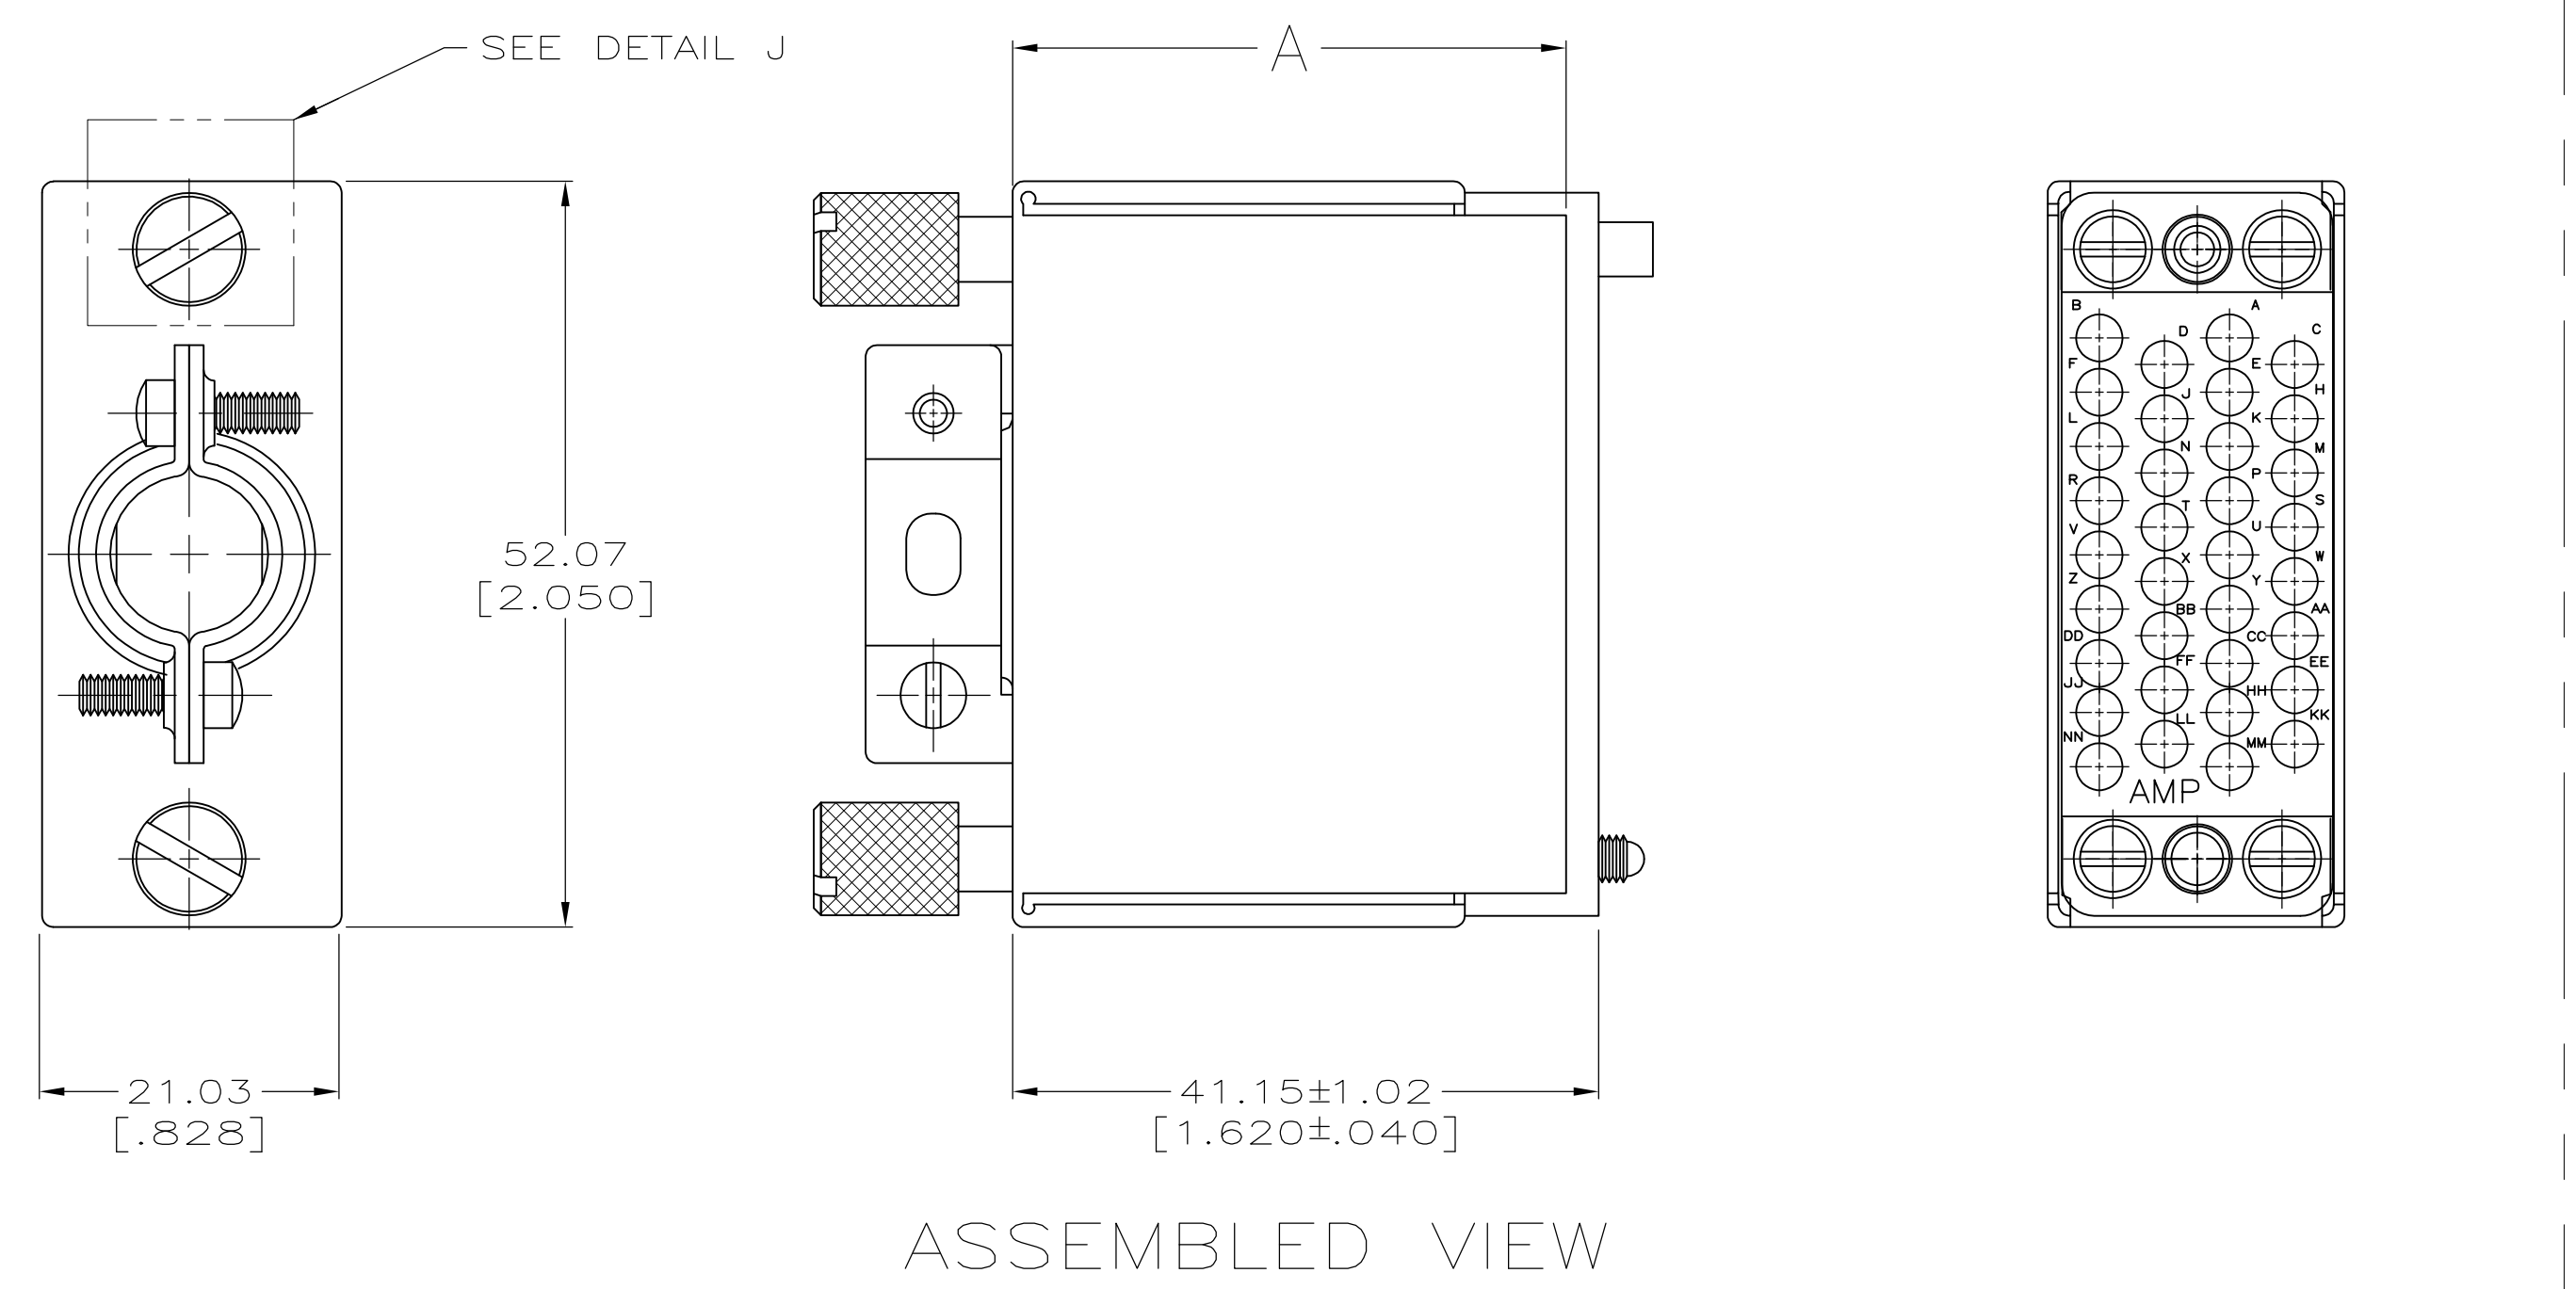

- 1 2.54μm [.000100] MIN NICKEL OVER
2.54μm [.000100] MIN COPPER.
- 2 OBSOLETE PARTS: OBSOLETE CIS STREAMLINING
PER D.RENAUD/D.SINISI

2	OBSOLETE	38.86 [1.530]	7.62-11.43 [.300-.450]	BULK	-	STAINLESS STEEL	1-213932-3
2	OBSOLETE	38.86 [1.530]	11.05-13.84 [.435-.545]	BULK	1	ZINC	1-213932-2
2	OBSOLETE	38.86 [1.530]	5.08-7.62 [.200-.300]	INDIVIDUAL	-	STAINLESS STEEL	1-213932-1
2	OBSOLETE	38.86 [1.530]	11.05-13.84 [.435-.545]	BULK	-	STAINLESS STEEL	1-213932-0
2	OBSOLETE	50.04 [1.970]	7.62-11.43 [.300-.450]	INDIVIDUAL	-	STAINLESS STEEL	213932-9
2	OBSOLETE	50.04 [1.970]	11.05-13.84 [.435-.545]	INDIVIDUAL	-	STAINLESS STEEL	213932-8
2	OBSOLETE	38.86 [1.530]	11.05-13.84 [.435-.545]	INDIVIDUAL	-	STAINLESS STEEL	213932-7
2	OBSOLETE	50.04 [1.970]	7.62-11.43 [.300-.450]	INDIVIDUAL	1	ZINC	213932-5
	OBSOLETE	38.86 [1.530]	7.62-11.43 [.300-.450]	INDIVIDUAL	1	ZINC	213932-4
		38.86 [1.530]	11.05-13.84 [.435-.545]	INDIVIDUAL	1	ZINC	213932-3
		38.86 [1.530]	7.62-11.43 [.300-.450]	INDIVIDUAL	-	STAINLESS STEEL	213932-2
2	OBSOLETE	38.86 [1.530]	11.05-13.84 [.435-.545]	BULK	-	STAINLESS STEEL	213932-1
		A	CABLE RANGE DIA	PACKAGING	FINISH	MATERIAL	PART NUMBER

THIS DRAWING IS A CONTROLLED DOCUMENT.

APPROVED: D.BROCKWAY 12DEC95
CHK: C.DORWART 12DEC95
M.MCALONIS 13DEC95

STE TE Connectivity

CONNECTOR KIT, UNASSEMBLED, PLUG,
34 POSITION, M SERIES

SIZE: A1 CAGE CODE: 00779 DRAWING NO: 213932
SCALE: 2:1 SHEET: 1 OF 1 REV: K2