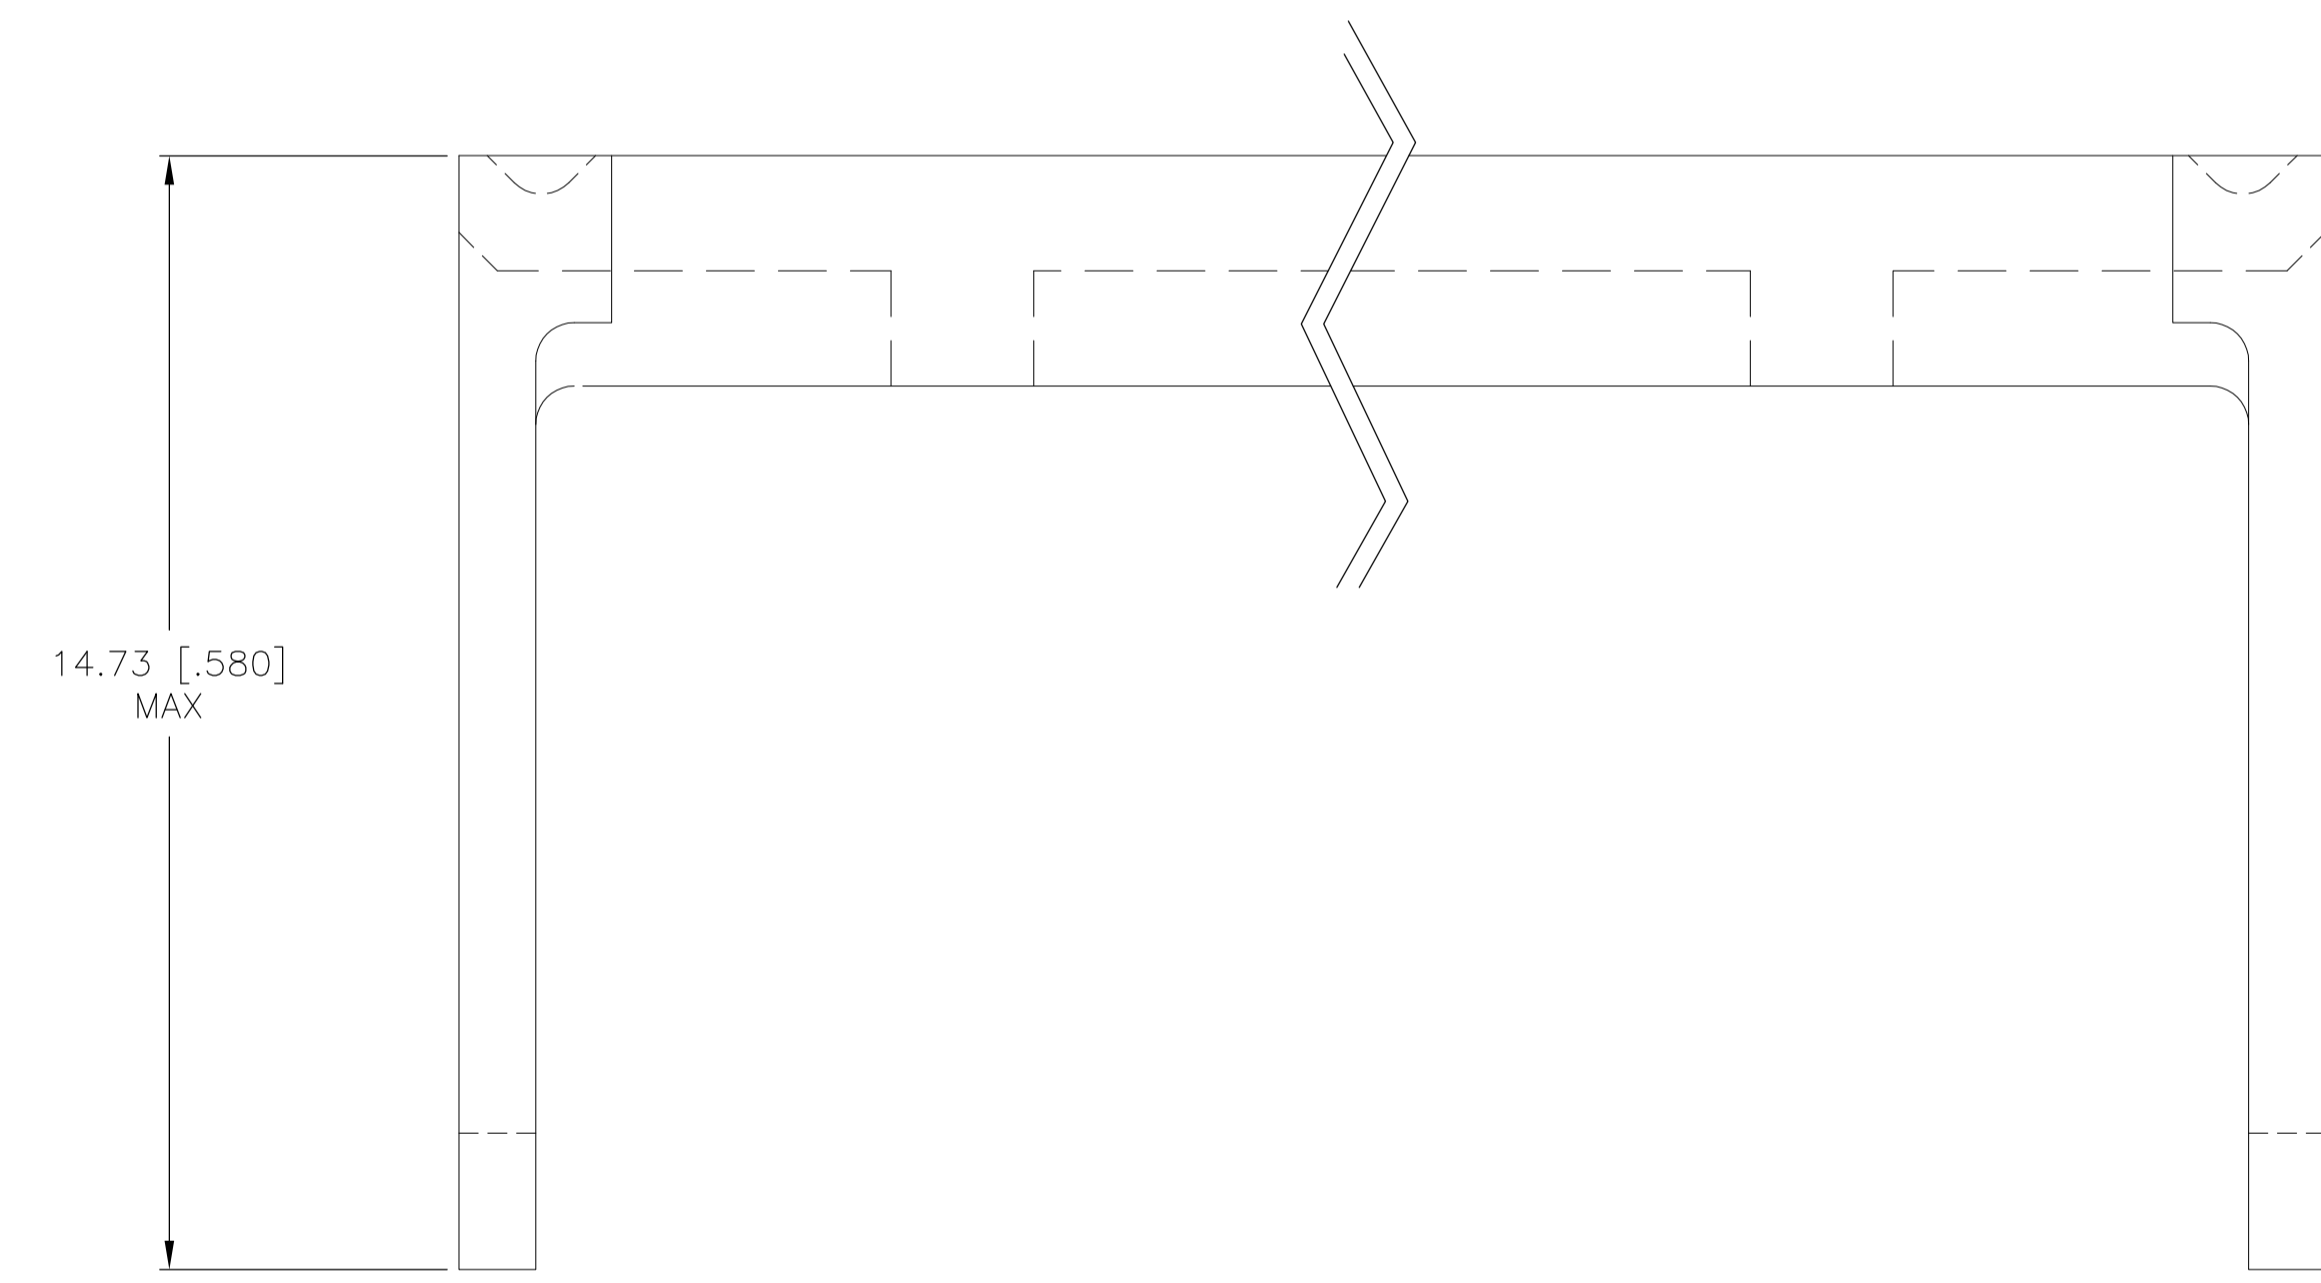

NOTES: UNLESS OTHERWISE SPECIFIED.

1 MATERIAL: GLASS REINFORCED THERMOPLASTIC RATED 94V-0. COLOR: BLUE.

67.87 [2.672]	50	609-5031	7-1437021-9
55.17 [2.172]	40	609-4031	5-1437021-3
47.55 [1.872]	34	609-3431	3-1437021-0
37.39 [1.472]	26	609-2631	1-1437021-0
34.85 [1.372]	24	609-2431	9-1437020-4
29.77 [1.172]	20	609-2031	8-1437020-4
24.69 [0.972]	16	609-1631	6-1437020-4
22.15 [0.872]	14	609-1431	4-1437020-9
17.07 [0.672]	10	609-1031	3-1437020-5
11.99 [0.472]	6	609-0631	2-1437020-1
A	NO OF POSN	T&B (REF. ONLY)	TE CONNECTIVITY PART NUMBER

THIS DRAWING IS A CONTROLLED DOCUMENT.		DRN S. SWAN 17FEB78	TE Connectivity	
DIMENSIONS: mm [INCHES]	TOLERANCES UNLESS OTHERWISE SPECIFIED:	APVD	NAME	
0 PLC ± -	1 PLC ± -	NAME	STANDARD STRAIN RELIEF, FEMALE SOCKET CONNECTOR	
2 PLC ± .01	3 PLC ± .005	PRODUCT SPEC	APPLICATION SPEC	
4 PLC ± -	ANGLES ± ° 0'	SIZE	CAGE CODE	DRAWING NO
MATERIAL	FINISH	WEIGHT	A1 00779	C=2-1437020-1
CUSTOMER DRAWING		SCALE	10:1	SHEET 1 OF 1 REV C1