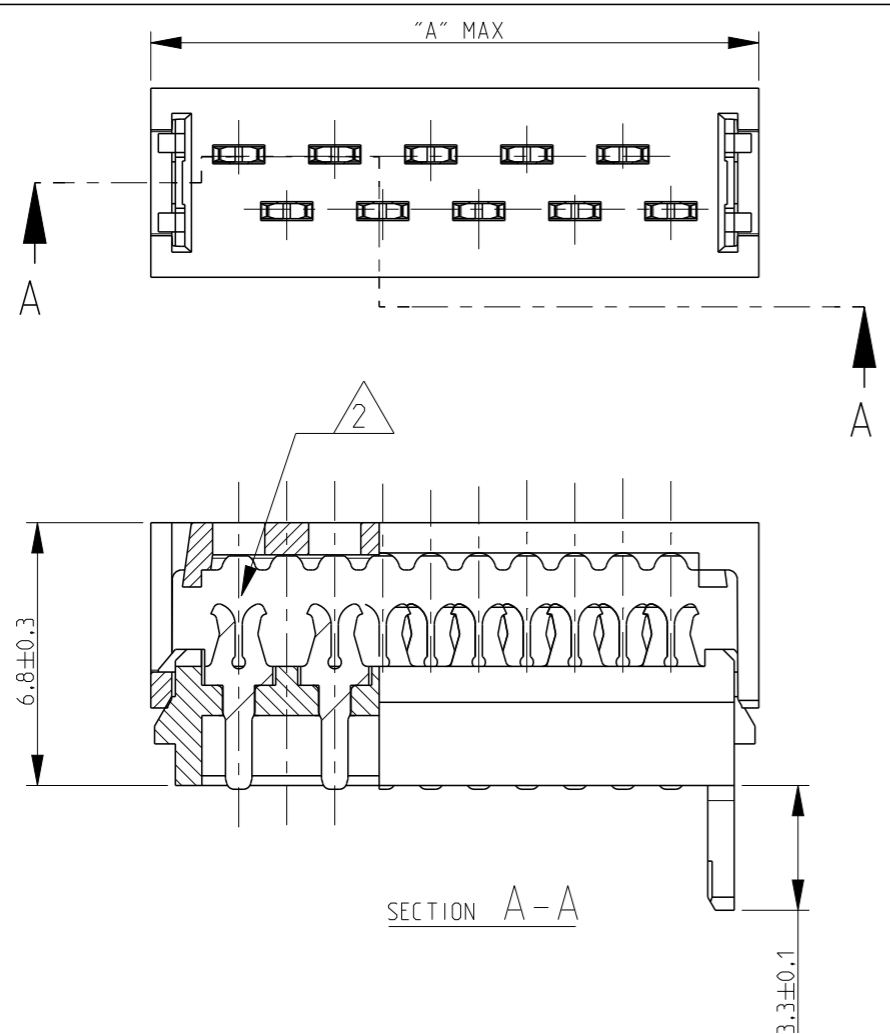

PART NUMBER BOX PACKAGING	PART NUMBER REEL PACKAGING	NO OF POS "n"	DIMENSION "A" MAX
7-215083-4	215083-4	4	8.6
7-215083-6	215083-6	6	11.1
7-215083-8	215083-8	8	13.6
8-215083-0	1-215083-0	10	16.2
8-215083-2	1-215083-2	12	18.7
8-215083-4	1-215083-4	14	21.3
8-215083-6	1-215083-6	16	23.8
8-215083-8	1-215083-8	18	26.3
9-215083-0	2-215083-0	20	28.9
9-215083-4	2-215083-4	24	34.0

FINISH	MATERIAL	DESCRIPTION	ITEM
--	GLASS FILLED POLYESTER (RED)	HOUSING	3
TIN OVER NICKEL PLATING	PHOSPHOR BRONZE	MALE CONTACT	2
--	GLASS FILLED POLYESTER (RED)	COVER	1

NOTES:
 1. SHOWN IS A 10 POSITION CONNECTOR
 2. FOR FLAT RIBBON CABLE REQUIREMENTS. SEE APPLICATION SPEC 114-19016.
 3. CONNECTOR-HEIGHT AFTER CABLE TERMINATION 5.1 mm AVERAGE. DEPENDING ON PROCESSING. SEE APPLICATION SPEC 114-19016.

THIS DRAWING IS A CONTROLLED DOCUMENT.

DIMENSIONS: mm	TOLERANCES UNLESS OTHERWISE SPECIFIED:	DWN P.V.Tongerren	TE Connectivity
	0 PLC ±	CHK H SPSELDE 24-08-01	NAME Micro-MaTch MALE-ON-WIRE CONNECTOR
	1 PLC ±	APVD H SPSELDE 24-08-01	
	2 PLC ±	PRODUCT SPEC 108-19052	
	3 PLC ±	APPLICATION SPEC 114-19016	
MATERIAL SEE TABLE	FINISH SEE TABLE	WEIGHT -	SIZE A3 CAGE CODE 00779 DRAWING NO C-215083 RESTRICTED TO -
		Customer Drawing	SCALE 5:1 SHEET 1 OF 1 REV V2