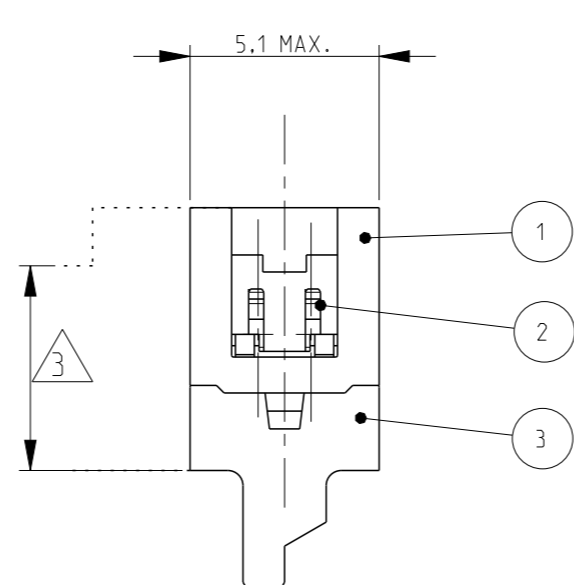

THIS DRAWING IS UNPUBLISHED. RELEASED FOR PUBLICATION
 © COPYRIGHT - BY - ALL RIGHTS RESERVED.

LOC	DIST	REVISIONS			
P	LTR	DESCRIPTION	DATE	DWN	APVD
H	-	V2	REFERENCE FOR OVERALL PITCH DIMENSION CORRECTED	09MAR2017	SS PS

PART NUMBER BOX PACKAGING	PART NUMBER REEL PACKAGING	NO OF POS "n"	DIMENSION "A" MAX
7-215083-4	215083-4	4	8.6
7-215083-6	215083-6	6	11.1
7-215083-8	215083-8	8	13.6
8-215083-0	1-215083-0	10	16.2
8-215083-2	1-215083-2	12	18.7
8-215083-4	1-215083-4	14	21.3
8-215083-6	1-215083-6	16	23.8
8-215083-8	1-215083-8	18	26.3
9-215083-0	2-215083-0	20	28.9
9-215083-4	2-215083-4	24	34.0

FINISH	MATERIAL	DESCRIPTION	ITEM
--	GLASS FILLED POLYESTER (RED)	HOUSING	3
TIN OVER NICKEL PLATING	PHOSPHOR BRONZE	MALE CONTACT	2
--	GLASS FILLED POLYESTER (RED)	COVER	1

NOTES:
 1. SHOWN IS A 10 POSITION CONNECTOR
 2. FOR FLAT RIBBON CABLE REQUIREMENTS. SEE APPLICATION SPEC 114-19016.
 3. CONNECTOR-HEIGHT AFTER CABLE TERMINATION 5.1 mm AVERAGE. DEPENDING ON PROCESSING. SEE APPLICATION SPEC 114-19016.

THIS DRAWING IS A CONTROLLED DOCUMENT.

DIMENSIONS: mm	TOLERANCES UNLESS OTHERWISE SPECIFIED:	DWN P.V.Tongerren	TE Connectivity
	0 PLC ±	CHK H SPSELDE 24-08-01	NAME Micro-MaTch MALE-ON-WIRE CONNECTOR
	1 PLC ±	APVD H SPSELDE 24-08-01	
	2 PLC ±	PRODUCT SPEC 108-19052	
	3 PLC ±	APPLICATION SPEC 114-19016	
MATERIAL SEE TABLE	FINISH SEE TABLE	WEIGHT -	SIZE A3 CAGE CODE 00779 DRAWING NO C-215083 RESTRICTED TO -
		Customer Drawing	SCALE 5:1 SHEET 1 OF 1 REV V2