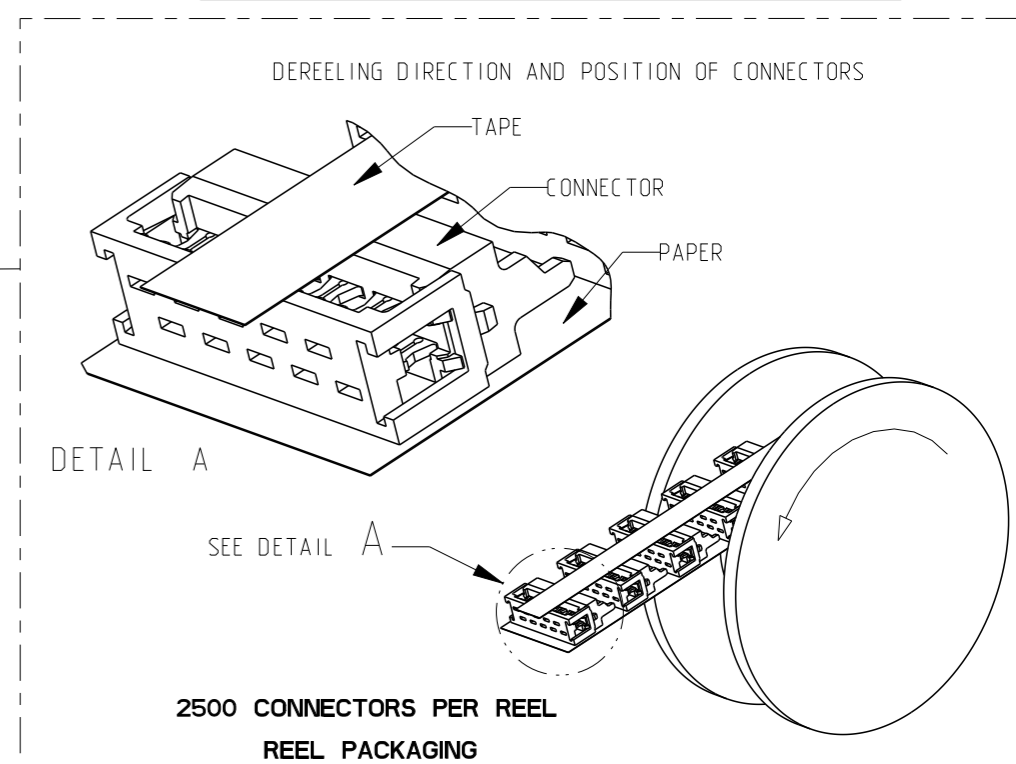

PART NUMBER BOX PACKAGING	PART NUMBER REEL PACKAGING	NO OF POS "n"	DIMENSION "A" MAX
7-215083-4	215083-4	4	8.6
7-215083-6	215083-6	6	11.1
7-215083-8	215083-8	8	13.6
8-215083-0	1-215083-0	10	16.2
8-215083-2	1-215083-2	12	18.7
8-215083-4	1-215083-4	14	21.3
8-215083-6	1-215083-6	16	23.8
8-215083-8	1-215083-8	18	26.3
9-215083-0	2-215083-0	20	28.9
9-215083-4	2-215083-4	24	34.0

FINISH	MATERIAL	DESCRIPTION	ITEM
--	GLASS FILLED POLYESTER (RED)	HOUSING	3
TIN OVER NICKEL PLATING	PHOSPHOR BRONZE	MALE CONTACT	2
--	GLASS FILLED POLYESTER (RED)	COVER	1

NOTES:
 1. SHOWN IS A 10 POSITION CONNECTOR
 2. FOR FLAT RIBBON CABLE REQUIREMENTS. SEE APPLICATION SPEC 114-19016.
 3. CONNECTOR-HEIGHT AFTER CABLE TERMINATION 5.1 mm AVERAGE. DEPENDING ON PROCESSING. SEE APPLICATION SPEC 114-19016.

THIS DRAWING IS A CONTROLLED DOCUMENT.

DIMENSIONS: mm	TOLERANCES UNLESS OTHERWISE SPECIFIED:	DWN P.V.Tongerren	TE Connectivity
	0 PLC ±	CHK H SPSELDE 24-08-01	NAME Micro-MaTch MALE-ON-WIRE CONNECTOR
	1 PLC ±	APVD H SPSELDE 24-08-01	
	2 PLC ±	PRODUCT SPEC 108-19052	
	3 PLC ±	APPLICATION SPEC 114-19016	
MATERIAL SEE TABLE	FINISH SEE TABLE	WEIGHT -	SIZE A3 CAGE CODE 00779 DRAWING NO C-215083 RESTRICTED TO -
		Customer Drawing	SCALE 5:1 SHEET 1 OF 1 REV V2