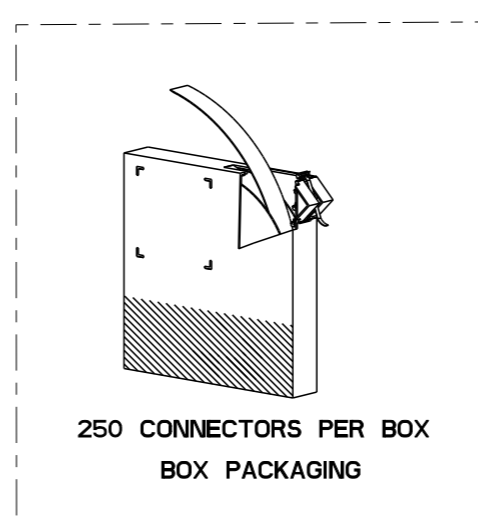

PART NUMBER BOX PACKAGING	PART NUMBER REEL PACKAGING	NO OF POS "n"	DIMENSION "A" MAX
7-215083-4	215083-4	4	8.6
7-215083-6	215083-6	6	11.1
7-215083-8	215083-8	8	13.6
8-215083-0	1-215083-0	10	16.2
8-215083-2	1-215083-2	12	18.7
8-215083-4	1-215083-4	14	21.3
8-215083-6	1-215083-6	16	23.8
8-215083-8	1-215083-8	18	26.3
9-215083-0	2-215083-0	20	28.9
9-215083-4	2-215083-4	24	34.0

FINISH	MATERIAL	DESCRIPTION	ITEM
--	GLASS FILLED POLYESTER (RED)	HOUSING	3
TIN OVER NICKEL PLATING	PHOSPHOR BRONZE	MALE CONTACT	2
--	GLASS FILLED POLYESTER (RED)	COVER	1

NOTES:
 1. SHOWN IS A 10 POSITION CONNECTOR
 2. FOR FLAT RIBBON CABLE REQUIREMENTS. SEE APPLICATION SPEC 114-19016.
 3. CONNECTOR-HEIGHT AFTER CABLE TERMINATION 5.1 mm AVERAGE. DEPENDING ON PROCESSING. SEE APPLICATION SPEC 114-19016.

THIS DRAWING IS A CONTROLLED DOCUMENT.

DIMENSIONS: mm	TOLERANCES UNLESS OTHERWISE SPECIFIED:	DWN P.V.Tongerren	TE Connectivity
	0 PLC ±	CHK H SPSELDE 24-08-01	NAME Micro-MaTch MALE-ON-WIRE CONNECTOR
	1 PLC ±	APVD H SPSELDE 24-08-01	
	2 PLC ±	PRODUCT SPEC 108-19052	
	3 PLC ±	APPLICATION SPEC 114-19016	
MATERIAL SEE TABLE	FINISH SEE TABLE	WEIGHT -	SIZE A3 CAGE CODE 00779 DRAWING NO C-215083 RESTRICTED TO -
		Customer Drawing	SCALE 5:1 SHEET 1 OF 1 REV V2