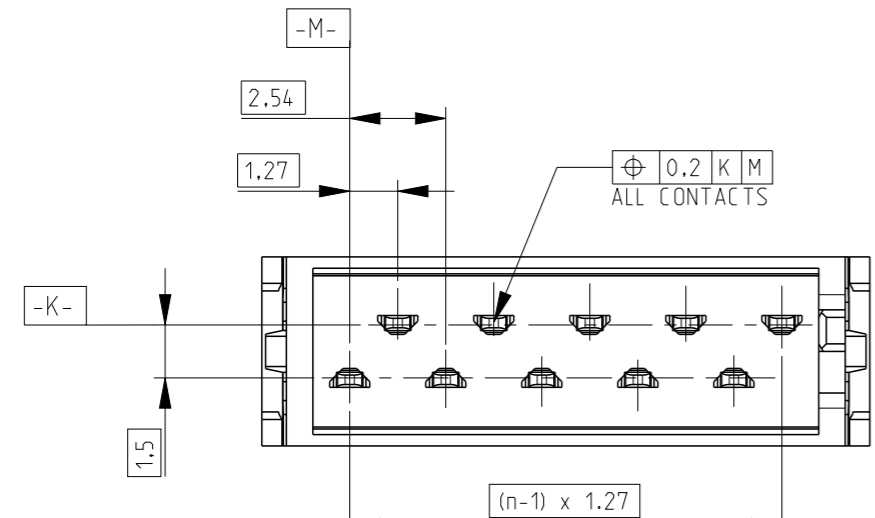

PART NUMBER BOX PACKAGING	PART NUMBER REEL PACKAGING	NO OF POS "n"	DIMENSION "A" MAX
7-215083-4	215083-4	4	8.6
7-215083-6	215083-6	6	11.1
7-215083-8	215083-8	8	13.6
8-215083-0	1-215083-0	10	16.2
8-215083-2	1-215083-2	12	18.7
8-215083-4	1-215083-4	14	21.3
8-215083-6	1-215083-6	16	23.8
8-215083-8	1-215083-8	18	26.3
9-215083-0	2-215083-0	20	28.9
9-215083-4	2-215083-4	24	34.0

FINISH	MATERIAL	DESCRIPTION	ITEM
--	GLASS FILLED POLYESTER (RED)	HOUSING	3
TIN OVER NICKEL PLATING	PHOSPHOR BRONZE	MALE CONTACT	2
--	GLASS FILLED POLYESTER (RED)	COVER	1

NOTES:
 1. SHOWN IS A 10 POSITION CONNECTOR
 2. FOR FLAT RIBBON CABLE REQUIREMENTS. SEE APPLICATION SPEC 114-19016.
 3. CONNECTOR-HEIGHT AFTER CABLE TERMINATION 5.1 mm AVERAGE. DEPENDING ON PROCESSING. SEE APPLICATION SPEC 114-19016.

THIS DRAWING IS A CONTROLLED DOCUMENT.

DIMENSIONS: mm	TOLERANCES UNLESS OTHERWISE SPECIFIED:	DWN P.V.Tongerren	TE Connectivity
	0 PLC ±	CHK H SPSELDE 24-08-01	NAME Micro-MaTch MALE-ON-WIRE CONNECTOR
	1 PLC ±	APVD H SPSELDE 24-08-01	
	2 PLC ±	PRODUCT SPEC 108-19052	
	3 PLC ±	APPLICATION SPEC 114-19016	
MATERIAL SEE TABLE	FINISH SEE TABLE	WEIGHT -	SIZE A3 CAGE CODE 00779 DRAWING NO C-215083 RESTRICTED TO -
		Customer Drawing	SCALE 5:1 SHEET 1 OF 1 REV V2