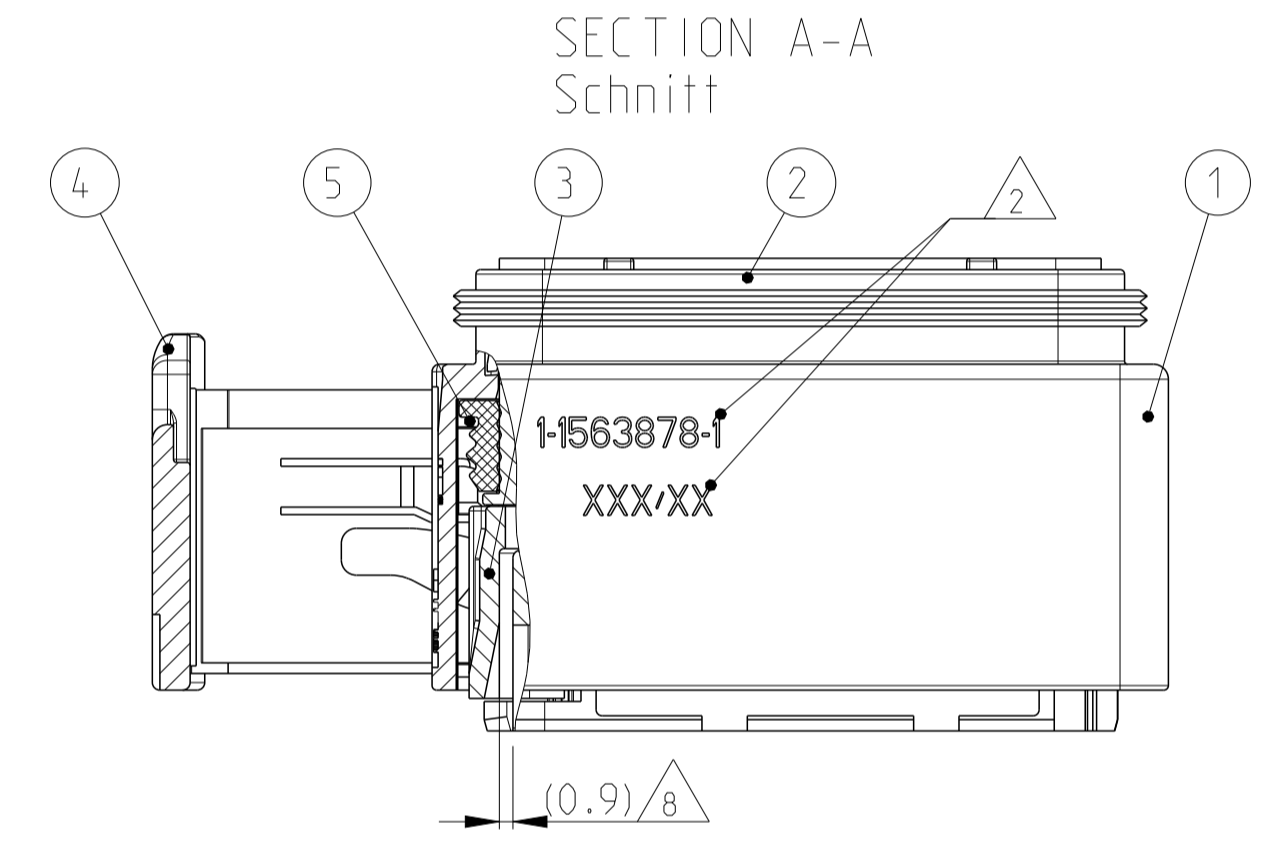

DELIVERY CONDITION:
Lieferzustand:

SECONDARY LOCKING AND SLIDE
IN PRE-LOCKED POSITION
2. Kontaktsicherung und Schieber
in Vorrastellung

1-1563878-1 AS SHOWN
1-1563878-1 wie gezeigt