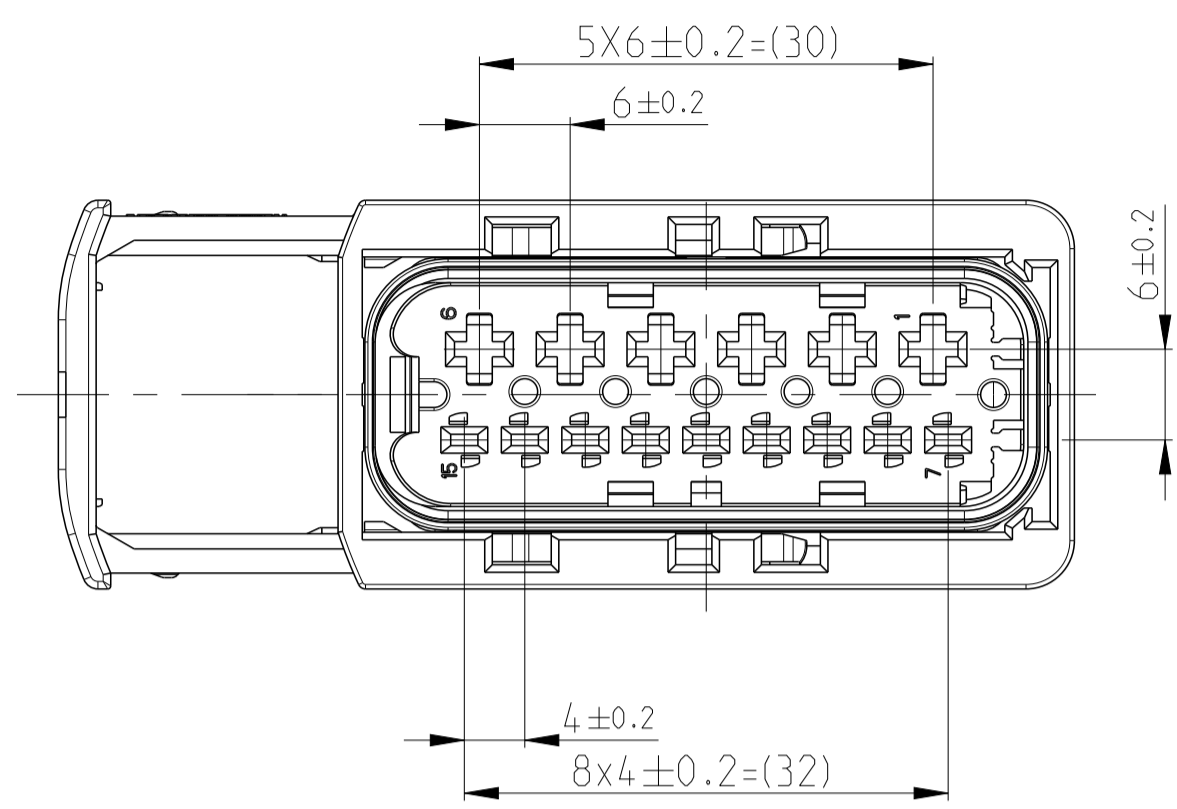

DELIVERY CONDITION:
Lieferzustand:

SECONDARY LOCKING AND SLIDE
IN PRE-LOCKED POSITION
2. Kontaktsicherung und Schieber
in Vorrastellung

1-1563878-1 AS SHOWN
1-1563878-1 wie gezeigt