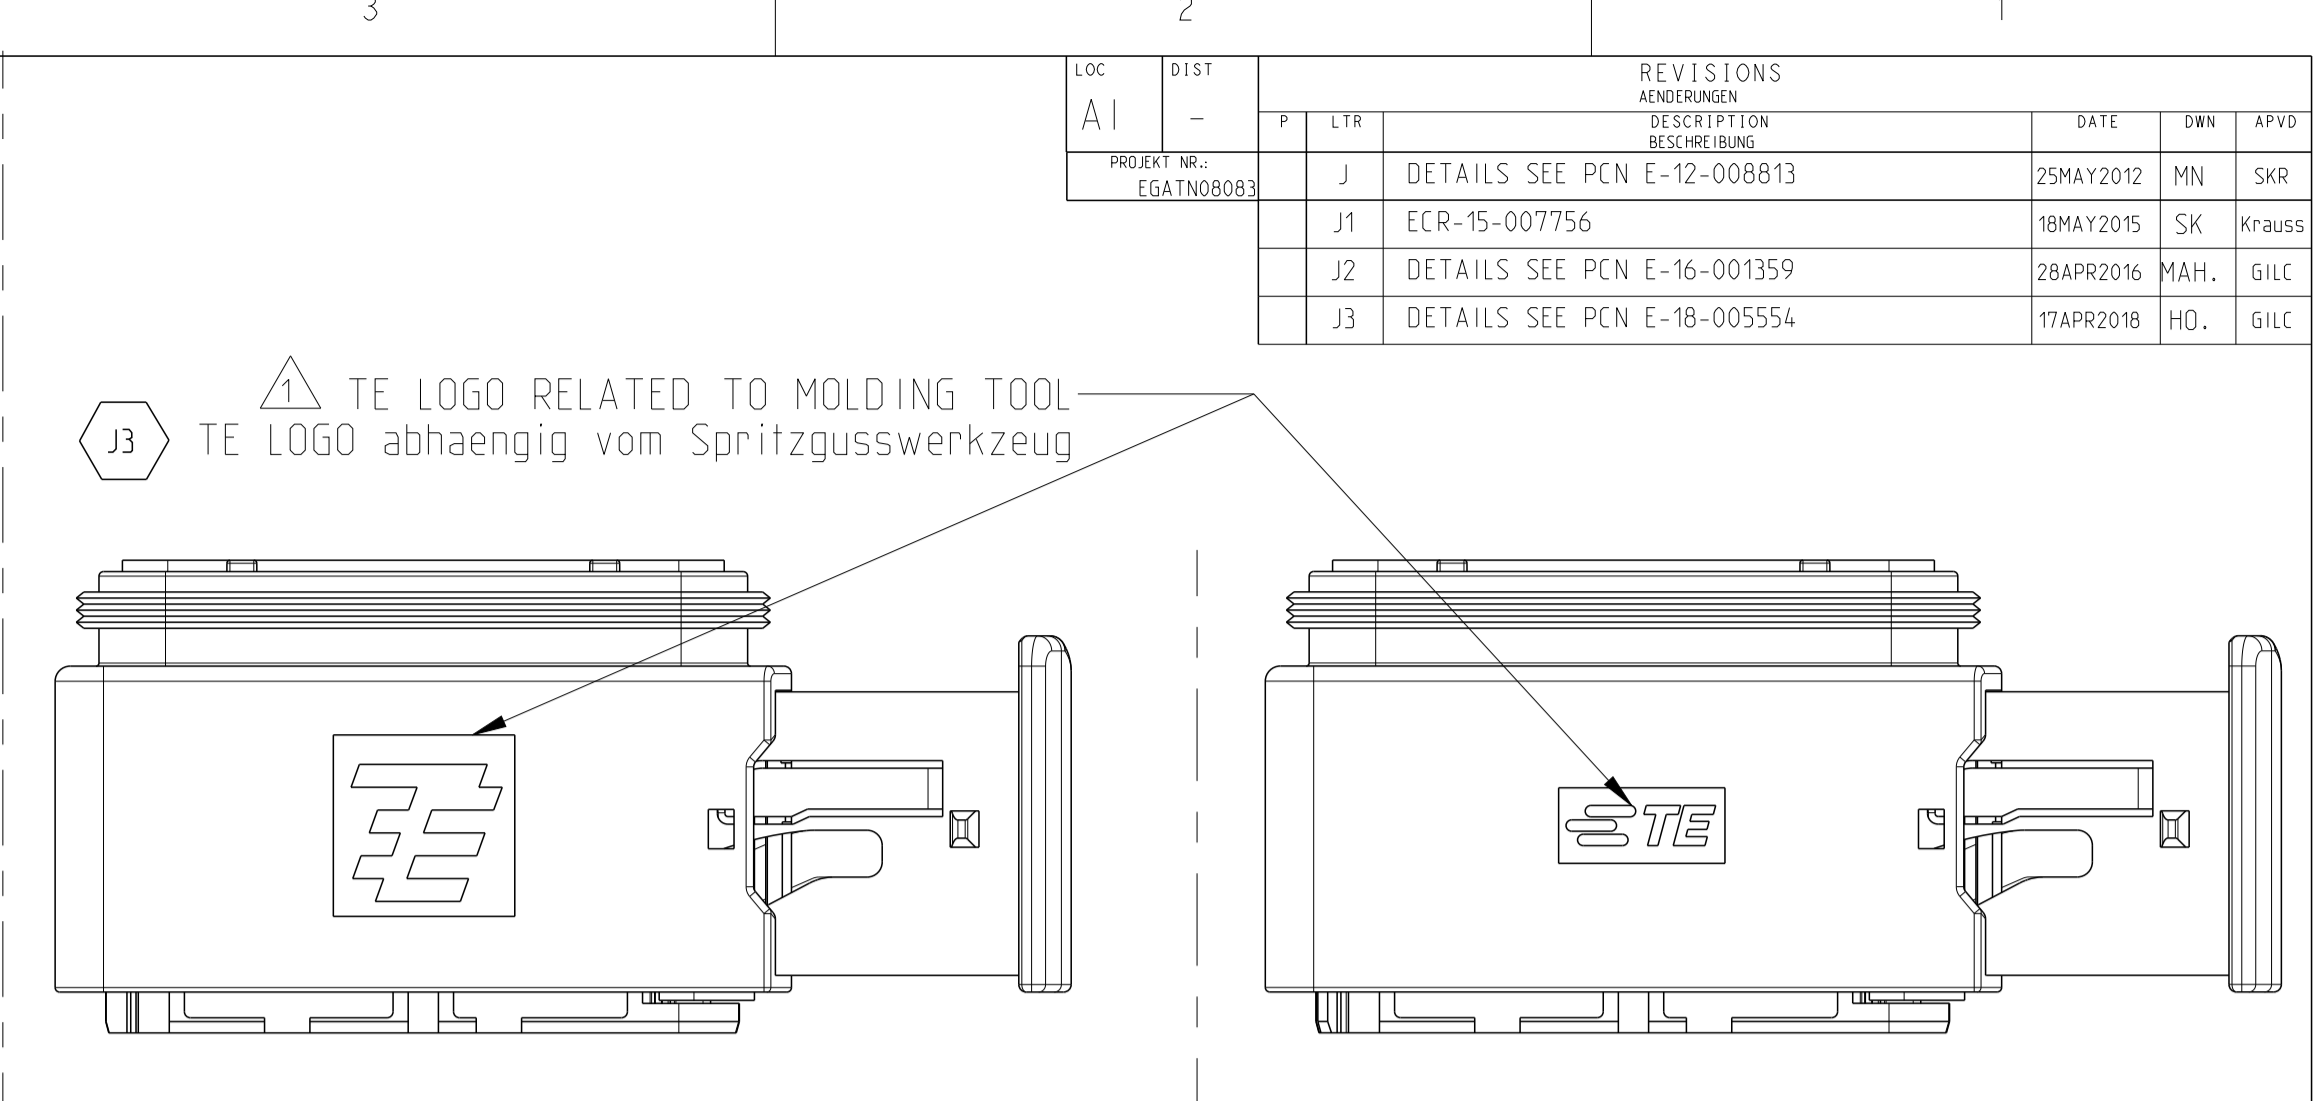

LOC	DIST	REV	DATE	BY	CHK	APPV
A1	-	J	25MAY2012	MN	SKR	
		J1	18MAY2015	SK	Krauss	
		J2	28APR2016	MAH.	GILC	
		J3	17APR2018	HO.	GILC	

NOTES
Bemerkungen

1. TE LOGO
   TE Logo
2. ASSY PN, PRODUCTION DATE (CALENDAR DAY/YEAR):
   MARKING OPTIONAL AS LASER ENGRAVING OR
   LASER WITH COLOR CHANGE
   Assy PN, Produktionsdatum (Kalendertag/Jahr):
   Beschriftung wahlweise als Lasergravier oder Laser mit Farbumschlag
3. BULK PACKAGING IN CORRUGATED BOX
   Schuetzgefueh im Versandkarton
4. CAVITY NUMBERING
   Kammerbezeichnung
5. CAVITIES MATED WITH AMP MCP 2.8
   SEE PRODUCT GROUP DRAWING
   TE NO: 1355036
   MAX. WIRE SIZE: 2.5mm² FLR (AWG 12 TXL)
   Kontaktkammern passend fuer AMP MCP 2.8
   siehe Produktgruppenzeichnung
   TE Nr.: 1355036
   max. Drahtgrossenbereich: 2.5mm² FLR (AWG 12 TXL)
6. CAVITIES MATED WITH AMP MCP 1.5K
   SEE PRODUCT GROUP DRAWING
   TE NO: 1241436
   MAX. WIRE SIZE: 1.5mm² FLR
   STANDARD APPLICATION:
   AT TEMPERATURE UP TO 120 DEGREE CELSIUS.
   SINGLE WIRE SEAL PN 0-2287497-1 AT WIRE SIZE 1.5mm² FLR
   RECOMMENDED.
   RECOMMENDATION FOR APPLICATION TEMPERATURES UP TO
   140 DEGREE CELSIUS, SINGLE WIRE SEAL
   PN 0-964972-1, WIRE SIZE: 1.5mm² FLR (AWG 16 TXL)
   BUT SLIGHTLY HINDERED MOUNTING.
   Kontaktkammern passend fuer AMP MCP 1.5k
   siehe Produktgruppenzeichnung
   TE Nr.: 1241436
   max. Drahtgrossenbereich: 1.5mm² FLR
   Standard Anwendung:
   Bei Einsatztemperatur bis 120°C
   Einzelleiterdichtung 0-2287497-1 bei Leitergrosse 1.5mm² FLR empfohlen.
   Bei Einsatztemperaturen bis 140°C empfehlen wir bei dem
   Drahtgrossenbereich 1.5mm² FLR (AWG 16 TXL) die Einzelleiterdichtung
   PN 964972-1,
   jedoch mit leicht erschwerten Bestueckbarkeit.
7. SUITABLE COVERS SEE DRAWING: 1670865, 1670866
   Passende Kappen siehe Zeichnung: 1670865, 1670866
8. SLIDING DISTANCE OF SECONDARY LOCKING
   Verschiebeweg der 2. Kontaktsicherung
9. FITS TO TE INTERFACE DRAWING 114-18799-1
   Passend zur Ausfuhrungsvorschrift 114-18799-1
10. SUITABLE COUNTERPART SEE DRAWING: 1564532, 1564530
    Passendes Gegenstueck siehe Zeichnung: 1564532, 1564530
11. MALFUNCTION CAUSED BY LACQUER IS NOT
    COVERED BY TE WARRANTY.
    Funktionsbeeintraechtigung durch Lackieren liegt nicht im
    Einfluss und Gewaehrleistungsumfang von TE

ITEM NO	DESCRIPTION	ITEM NO
1	RECEPTACLE HOUSING Buchsengehäuse	
2	SPPOS. CAVITY BLOCK, CODE, "A" Spst. Kammerblock, Kodierung, "A"	
2	SPPOS. CAVITY BLOCK, CODE, "B" Spst. Kammerblock, Kodierung, "B"	
2	SPPOS. CAVITY BLOCK, CODE, "C" Spst. Kammerblock, Kodierung, "C"	
2	SPPOS. CAVITY BLOCK, CODE, "D" Spst. Kammerblock, Kodierung, "D"	
3	SLIDE WITH CONTACTS DEVICE Schieber mit Kontaktsicherung	
4	U-SLIDE U-Schieber	
5	SEAL Dichtung	

REV.	NO. OF POS.	CODE	COLOR OF CAVITY BLOCK	QUANTITY	ITEM NO
TE Bestell-Nr.	Polzahl	Kodierung	Farbe des Kammerblocks	Stueck	ASSY
4-1563878-1	J	15	D	BLUE blau	4
3-1563878-1	J	15	C	GREEN gruen	3
2-1563878-1	J	15	B	GREY grau	2
1-1563878-1	J	15	A	BLACK schwarz	1