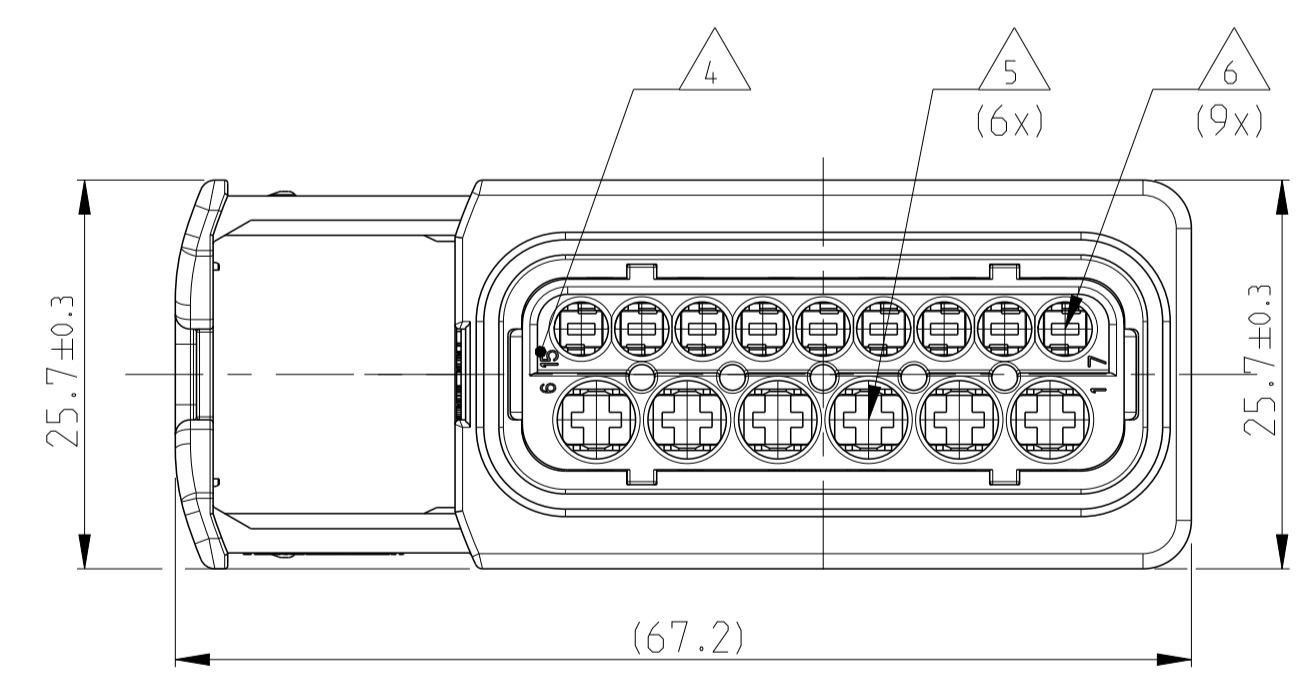

DELIVERY CONDITION:
Lieferzustand:

SECONDARY LOCKING AND SLIDE
IN PRE-LOCKED POSITION
2. Kontaktsicherung und Schieber
in Vorrastellung

1-1563878-1 AS SHOWN
1-1563878-1 wie gezeigt