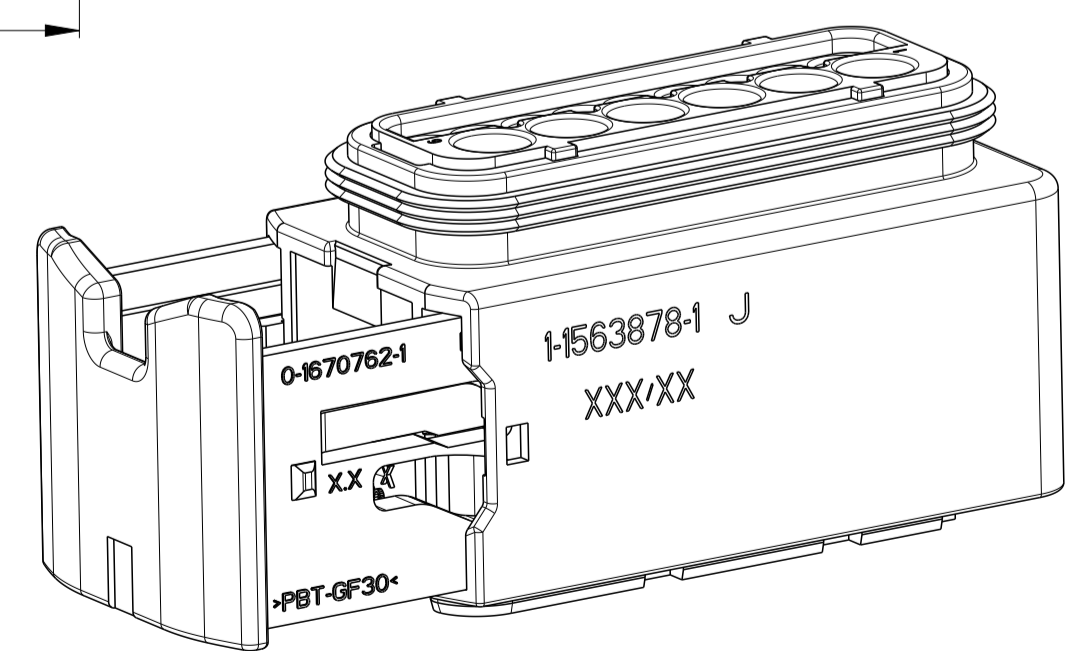

LOC	DIST	REV	DATE	BY	CHK	APPV
A1	-	J	25MAY2012	MN	SKR	
		J1	18MAY2015	SK	Krauss	
		J2	28APR2016	MAH.	GILC	
		J3	17APR2018	HO.	GILC	

NOTES
Bemerkungen

1. TE LOGO
   TE Logo
2. ASSY PN, PRODUCTION DATE (CALENDAR DAY/YEAR):
   MARKING OPTIONAL AS LASER ENGRAVING OR
   LASER WITH COLOR CHANGE
   Assy PN, Produktionsdatum (Kalendertag/Jahr):
   Beschriftung wahlweise als Lasergravier oder Laser mit Farbumschlag
3. BULK PACKAGING IN CORRUGATED BOX
   Schuetzgefueh im Versandkarton
4. CAVITY NUMBERING
   Kammerbezeichnung
5. CAVITIES MATED WITH AMP MCP 2.8
   SEE PRODUCT GROUP DRAWING
   TE NO: 1355036
   MAX. WIRE SIZE: 2.5mm² FLR (AWG 12 TXL)
   Kontaktkammern passend fuer AMP MCP 2.8
   siehe Produktgruppenzeichnung
   TE Nr.: 1355036
   max. Drahtgrossenbereich: 2.5mm² FLR (AWG 12 TXL)
6. CAVITIES MATED WITH AMP MCP 1.5K
   SEE PRODUCT GROUP DRAWING
   TE NO: 1241436
   MAX. WIRE SIZE: 1.5mm² FLR
   STANDARD APPLICATION:
   AT TEMPERATURE UP TO 120 DEGREE CELSIUS.
   SINGLE WIRE SEAL PN 0-2287497-1 AT WIRE SIZE 1.5mm² FLR
   RECOMMENDED.
   RECOMMENDATION FOR APPLICATION TEMPERATURES UP TO
   140 DEGREE CELSIUS, SINGLE WIRE SEAL
   PN 0-964972-1, WIRE SIZE: 1.5mm² FLR (AWG 16 TXL)
   BUT SLIGHTLY HINDERED MOUNTING.
   Kontaktkammern passend fuer AMP MCP 1.5k
   siehe Produktgruppenzeichnung
   TE Nr.: 1241436
   max. Drahtgrossenbereich: 1.5mm² FLR
   Standard Anwendung:
   Bei Einsatztemperatur bis 120°C
   Einzelleiterdichtung 0-2287497-1 bei Leitergrosse 1.5mm² FLR empfohlen.
   Bei Einsatztemperaturen bis 140°C empfehlen wir bei dem
   Drahtgrossenbereich 1.5mm² FLR (AWG 16 TXL) die Einzelleiterdichtung
   PN 964972-1,
   jedoch mit leicht erschwerten Bestueckbarkeit.
7. SUITABLE COVERS SEE DRAWING: 1670865, 1670866
   Passende Kappen siehe Zeichnung: 1670865, 1670866
8. SLIDING DISTANCE OF SECONDARY LOCKING
   Verschiebeweg der 2. Kontaktsicherung
9. FITS TO TE INTERFACE DRAWING 114-18799-1
   Passend zur Ausfuhrungsvorschrift 114-18799-1
10. SUITABLE COUNTERPART SEE DRAWING: 1564532, 1564530
    Passendes Gegenstueck siehe Zeichnung: 1564532, 1564530
11. MALFUNCTION CAUSED BY LACQUER IS NOT
    COVERED BY TE WARRANTY.
    Funktionsbeeintraechtigung durch Lackieren liegt nicht im
    Einfluss und Gewaehrleistungsumfang von TE

ITEM NO	DESCRIPTION	ITEM NO
1	RECEPTACLE HOUSING Buchsengehäuse	
2	SPPOS. CAVITY BLOCK, CODE, "A" Spst. Kammerblock, Kodierung, "A"	
2	SPPOS. CAVITY BLOCK, CODE, "B" Spst. Kammerblock, Kodierung, "B"	
2	SPPOS. CAVITY BLOCK, CODE, "C" Spst. Kammerblock, Kodierung, "C"	
2	SPPOS. CAVITY BLOCK, CODE, "D" Spst. Kammerblock, Kodierung, "D"	
3	SLIDE WITH CONTACTS DEVICE Schieber mit Kontaktsicherung	
4	U-SLIDE U-Schieber	
5	SEAL Dichtung	

REV.	NO. OF POS.	CODE	COLOR OF CAVITY BLOCK	QUANTITY	ITEM NO
TE Bestell-Nr.	Polzahl	Kodierung	Farbe des Kammerblocks	Stueck	ASSY
4-1563878-1	J	15	D	BLUE blau	4
3-1563878-1	J	15	C	GREEN gruen	3
2-1563878-1	J	15	B	GREY grau	2
1-1563878-1	J	15	A	BLACK schwarz	1