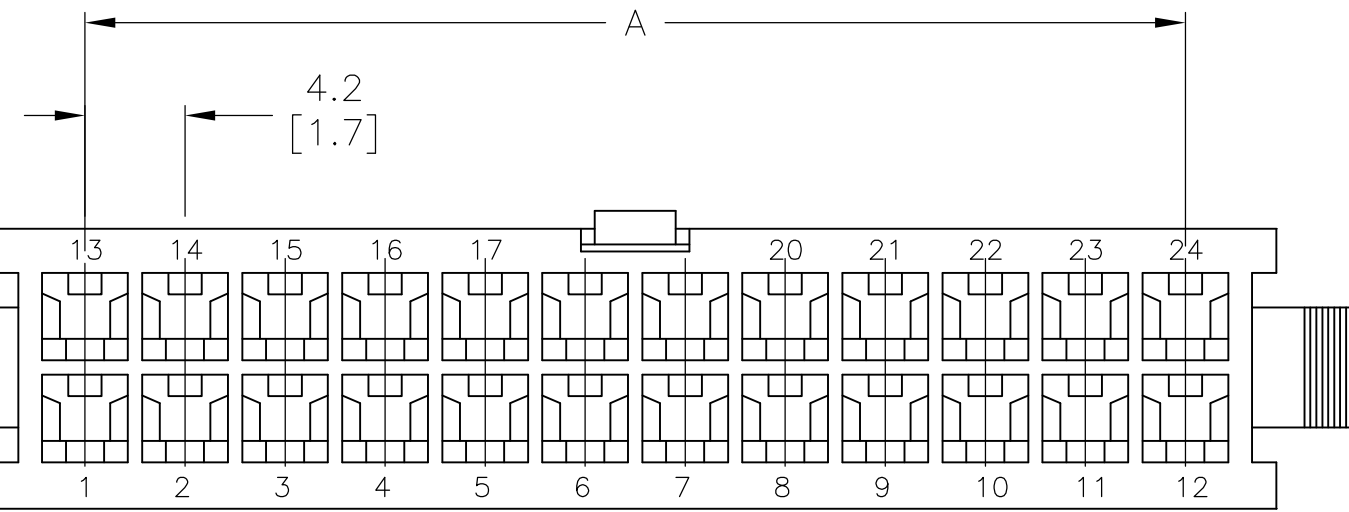

- 1 NYLON, UL94V-0.
- 2 PANEL MUST BE PUNCHED SO THAT THE HOUSING ENTERS THE PANEL IN THE SAME DIRECTION AS THE PUNCH.

52.00[2.047]	51.60[2.031]	46.2[1.82]	24	2-1586018-4
47.80[1.882]	47.40[1.866]	42.0[1.65]	22	2-1586018-2
43.60[1.717]	43.20[1.701]	37.8[1.49]	20	2-1586018-0
39.40[1.551]	39.00[1.535]	33.6[1.32]	18	1-1586018-8
35.20[1.386]	34.80[1.370]	29.4[1.16]	16	1-1586018-6
31.00[1.220]	30.60[1.205]	25.2[.99]	14	1-1586018-4
26.80[1.055]	26.40[1.039]	21.0[.83]	12	1-1586018-2
22.60[.889]	22.20[.874]	16.8[.66]	10	1-1586018-0
18.40[.724]	18.00[.709]	12.6[.50]	8	1586018-8
14.20[.559]	13.80[.543]	8.4[.33]	6	1586018-6
10.00[.394]	9.60[.378]	4.2[.17]	4	1586018-4
5.80[.223]	5.40[.213]	--	2	1586018-2
DIM C	DIM B	DIM A	POS	PART NUMBER

THIS DRAWING IS A CONTROLLED DOCUMENT.

DIMENSIONS: mm [INCHES]

TOLERANCES UNLESS OTHERWISE SPECIFIED:

0 PLC	± -
1 PLC	± 0.4 [.02]
2 PLC	± 0.25 [.010]
3 PLC	± 0.150 [.0059]
4 PLC	± -
ANGLES	± -
FINISH	± -