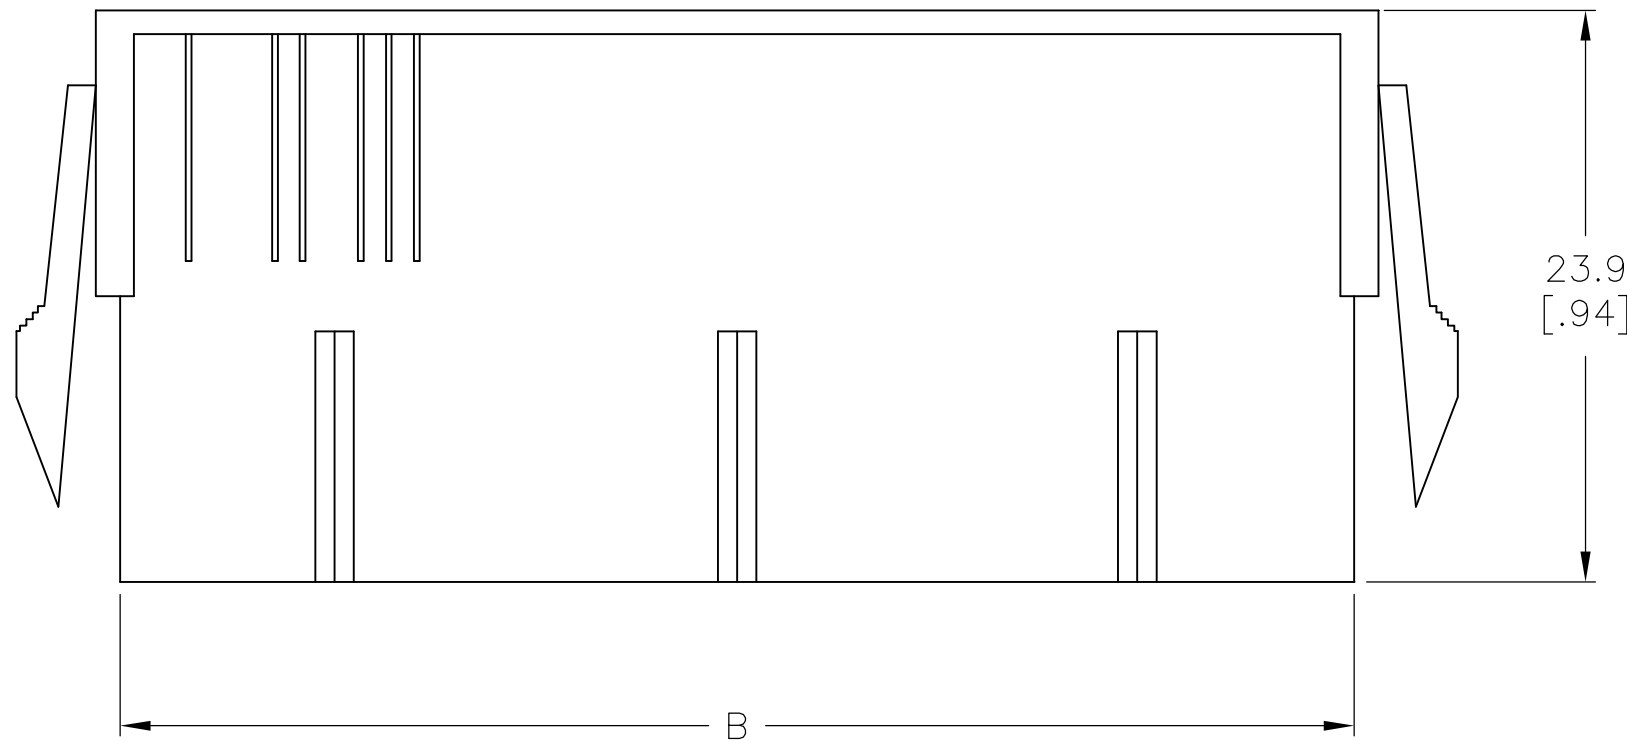

- 1 NYLON, UL94V-0.
- 2 PANEL MUST BE PUNCHED SO THAT THE HOUSING ENTERS THE PANEL IN THE SAME DIRECTION AS THE PUNCH.

52.00[2.047]	51.60[2.031]	46.2[1.82]	24	2-1586018-4
47.80[1.882]	47.40[1.866]	42.0[1.65]	22	2-1586018-2
43.60[1.717]	43.20[1.701]	37.8[1.49]	20	2-1586018-0
39.40[1.551]	39.00[1.535]	33.6[1.32]	18	1-1586018-8
35.20[1.386]	34.80[1.370]	29.4[1.16]	16	1-1586018-6
31.00[1.220]	30.60[1.205]	25.2[.99]	14	1-1586018-4
26.80[1.055]	26.40[1.039]	21.0[.83]	12	1-1586018-2
22.60[.889]	22.20[.874]	16.8[.66]	10	1-1586018-0
18.40[.724]	18.00[.709]	12.6[.50]	8	1586018-8
14.20[.559]	13.80[.543]	8.4[.33]	6	1586018-6
10.00[.394]	9.60[.378]	4.2[.17]	4	1586018-4
5.80[.223]	5.40[.213]	--	2	1586018-2
DIM C	DIM B	DIM A	POS	PART NUMBER

THIS DRAWING IS A CONTROLLED DOCUMENT.

DIMENSIONS: mm [INCHES]

TOLERANCES UNLESS OTHERWISE SPECIFIED:

0 PLC	± -
1 PLC	± 0.4 [.02]
2 PLC	± 0.25 [.010]
3 PLC	± 0.150 [.0059]
4 PLC	± -
ANGLES	± -
FINISH	± -