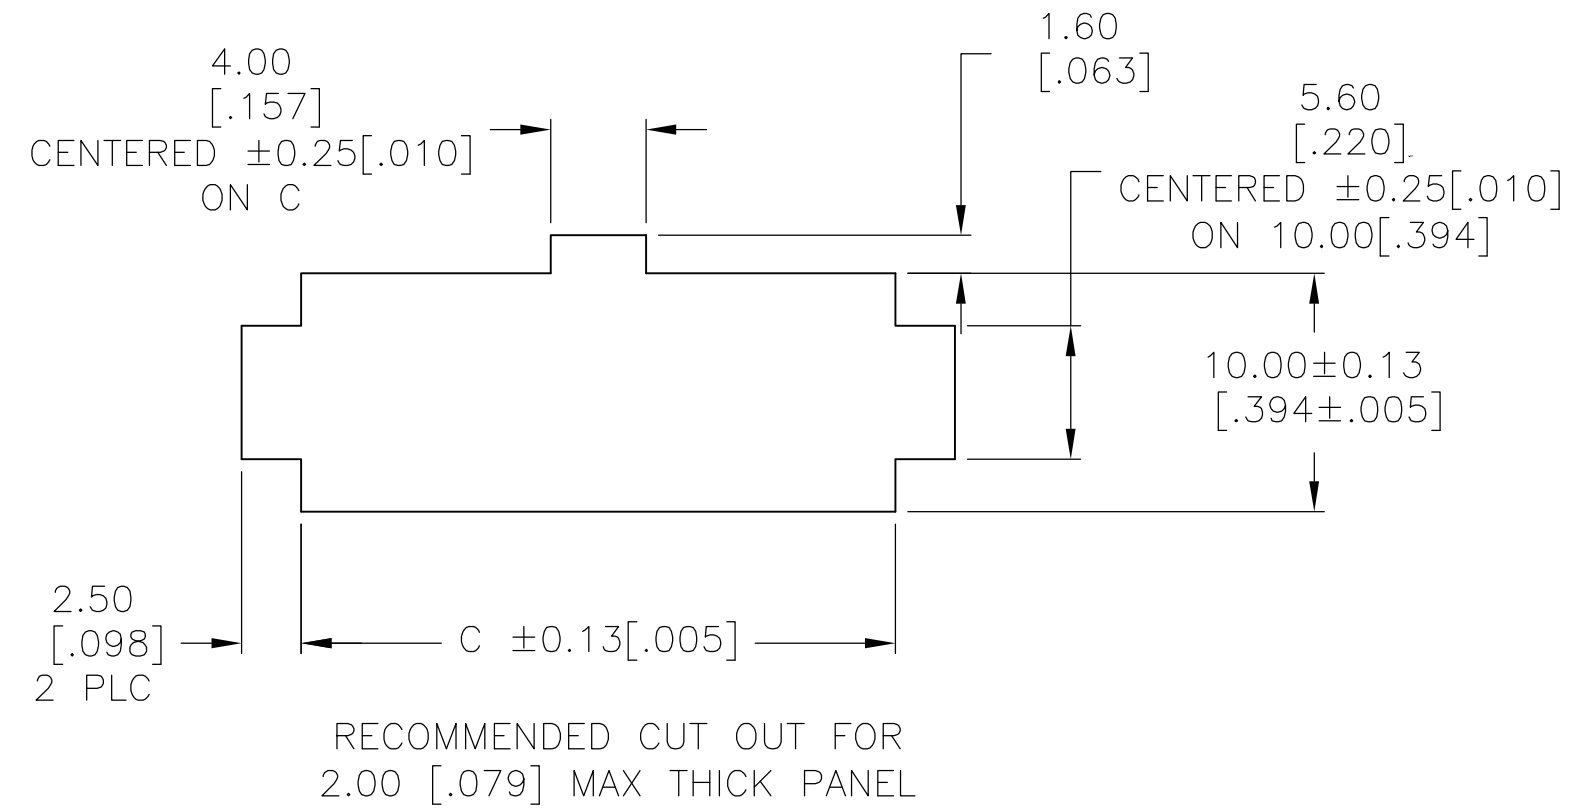

- 1 NYLON, UL94V-0.
- 2 PANEL MUST BE PUNCHED SO THAT THE HOUSING ENTERS THE PANEL IN THE SAME DIRECTION AS THE PUNCH.

52.00[2.047]	51.60[2.031]	46.2[1.82]	24	2-1586018-4
47.80[1.882]	47.40[1.866]	42.0[1.65]	22	2-1586018-2
43.60[1.717]	43.20[1.701]	37.8[1.49]	20	2-1586018-0
39.40[1.551]	39.00[1.535]	33.6[1.32]	18	1-1586018-8
35.20[1.386]	34.80[1.370]	29.4[1.16]	16	1-1586018-6
31.00[1.220]	30.60[1.205]	25.2[.99]	14	1-1586018-4
26.80[1.055]	26.40[1.039]	21.0[.83]	12	1-1586018-2
22.60[.889]	22.20[.874]	16.8[.66]	10	1-1586018-0
18.40[.724]	18.00[.709]	12.6[.50]	8	1586018-8
14.20[.559]	13.80[.543]	8.4[.33]	6	1586018-6
10.00[.394]	9.60[.378]	4.2[.17]	4	1586018-4
5.80[.223]	5.40[.213]	--	2	1586018-2
DIM C	DIM B	DIM A	POS	PART NUMBER

THIS DRAWING IS A CONTROLLED DOCUMENT.

DIMENSIONS: mm [INCHES]

TOLERANCES UNLESS OTHERWISE SPECIFIED:

0 PLC	± -
1 PLC	± 0.4 [.02]
2 PLC	± 0.25 [.010]
3 PLC	± 0.150 [.0059]
4 PLC	± -
ANGLES	± -
FINISH	± -

MATERIAL 1

TE Connectivity

PANEL MOUNT PLUG HOUSING, VO, VAL-U-LOK(TM)

SIZE A2 CAGE CODE 00779 DRAWING NO C=1586018 RESTRICTED TO -

CUSTOMER DRAWING SCALE SHEET 1 OF 1 REV B1

X-ON Electronics

Largest Supplier of Electrical and Electronic Components