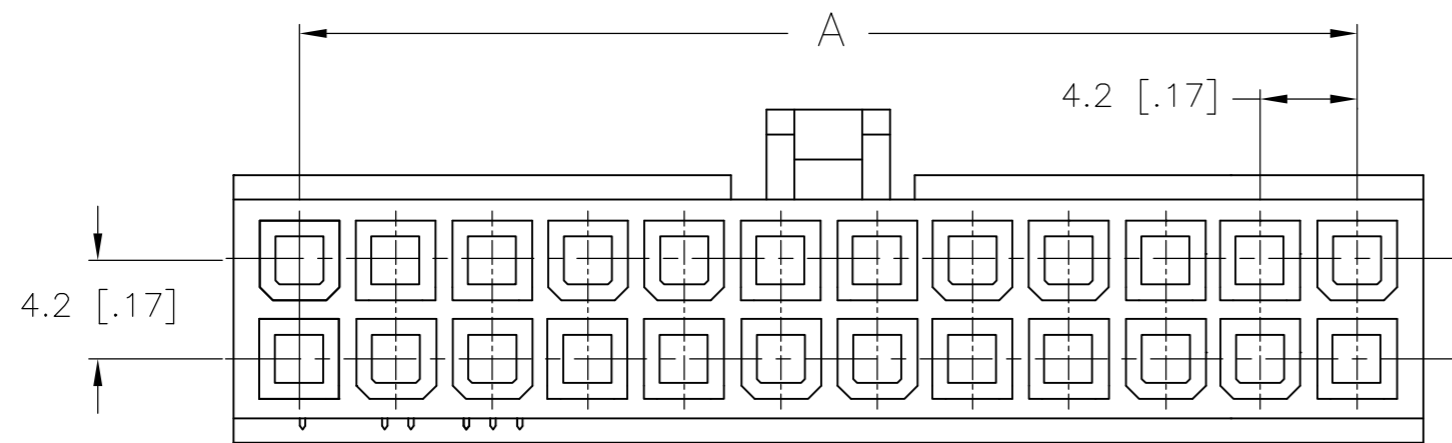

THIS DRAWING IS UNPUBLISHED. RELEASED FOR PUBLICATION  
 © COPYRIGHT - By - ALL RIGHTS RESERVED.

REVISIONS				
P	LTR	DESCRIPTION	DATE	APVD
E1		REVISED PER ECR-15-012827	31AUG2015	NK DC

- 1 MATERIAL: POLYAMIDE, UL94V-2, WHITE.
- 2 MATERIAL: POLYAMIDE, UL94-V0, PINK.
- 3 MATERIAL: POLYAMIDE, UL94-V0, BLUE.
- 4 GLOW WIRE FLAMMABILITY INDEX (GWFI) 850°C AT LEAST, ACC. TO IEC 60335-1
- 5 GLOW WIRE IGNITION TEMPERATURE (GWIT) 775°C AT LEAST, ACC. TO IEC 60335-1
- 6 GLOW WIRE END PRODUCT TEMPERATURE (GWEPT) 750°C NO FLAME ACC. TO IEC 60335-1

ONLY FOR 1586765-2

NOTES	DIM B	DIM A	POS.	PART NUMBER
3	43.2	37.8	20	2-2292405-0
2	39.0	33.6	18	1-2292404-8
1	51.6	46.2	24	2-1586765-4
1	47.4	42.0	22	2-1586765-2
1	43.2	37.8	20	2-1586765-0
1	39.0	33.6	18	1-1586765-8
1	34.8	29.4	16	1-1586765-6
1	30.6	25.2	14	1-1586765-4
1	26.4	21.0	12	1-1586765-2
1	22.2	16.8	10	1-1586765-0
1	18.0	12.6	8	1586765-8
1	13.8	8.4	6	1586765-6
1	9.6	4.2	4	1586765-4
1	5.4	-	2	1586765-2

THIS DRAWING IS A CONTROLLED DOCUMENT.		DWN K. WHITAKER 08MAY2007	TE Connectivity	
DIMENSIONS: mm [INCHES]		CHK C. CASH 08MAY2007		
TOLERANCES UNLESS OTHERWISE SPECIFIED:		APVD C. CASH 08MAY2007	NAME RECEPTACLE HOUSING, 4.2 MM P.E. SERIES	
0 PLC ±		PRODUCT SPEC	SIZE A2	CAGE CODE 00779
1 PLC ± 0.4[.02]		APPLICATION SPEC	DRAWING NO C=1586765	RESTRICTED TO -
2 PLC ± 0.25[.010]		WEIGHT	SCALE 3:1	SHEET 1 of 1
3 PLC ± 0.150[.0059]		CUSTOMER DRAWING	REV E1	
4 PLC ±				
ANGLES ±				
FINISH				
MATERIAL SEE TABLE				