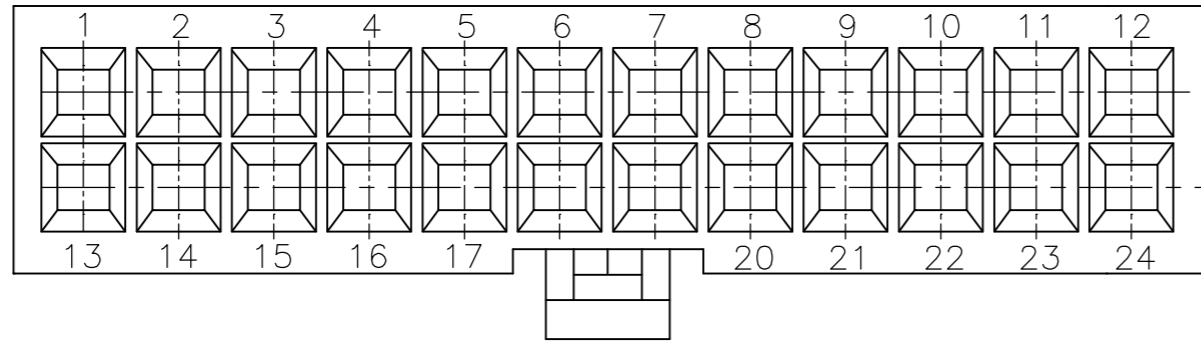

THIS DRAWING IS UNPUBLISHED. RELEASED FOR PUBLICATION  
 © COPYRIGHT - By - ALL RIGHTS RESERVED.

REVISIONS				
P	LTR	DESCRIPTION	DATE	APVD
E1		REVISED PER ECR-15-012827	31AUG2015	NK DC

- 1 MATERIAL: POLYAMIDE, UL94V-2, WHITE.
- 2 MATERIAL: POLYAMIDE, UL94-V0, PINK.
- 3 MATERIAL: POLYAMIDE, UL94-V0, BLUE.
- 4 GLOW WIRE FLAMMABILITY INDEX (GWFI) 850°C AT LEAST, ACC. TO IEC 60335-1
- 5 GLOW WIRE IGNITION TEMPERATURE (GWIT) 775°C AT LEAST, ACC. TO IEC 60335-1
- 6 GLOW WIRE END PRODUCT TEMPERATURE (GWEPT) 750°C NO FLAME ACC. TO IEC 60335-1

ONLY FOR 1586765-2

NOTES	DIM B	DIM A	POS.	PART NUMBER
3	43.2	37.8	20	2-2292405-0
2	39.0	33.6	18	1-2292404-8
1	51.6	46.2	24	2-1586765-4
1	47.4	42.0	22	2-1586765-2
1	43.2	37.8	20	2-1586765-0
1	39.0	33.6	18	1-1586765-8
1	34.8	29.4	16	1-1586765-6
1	30.6	25.2	14	1-1586765-4
1	26.4	21.0	12	1-1586765-2
1	22.2	16.8	10	1-1586765-0
1	18.0	12.6	8	1586765-8
1	13.8	8.4	6	1586765-6
1	9.6	4.2	4	1586765-4
1	5.4	-	2	1586765-2

THIS DRAWING IS A CONTROLLED DOCUMENT.		DWN K. WHITAKER 08MAY2007	TE Connectivity	
DIMENSIONS: mm [INCHES]		CHK C. CASH 08MAY2007		
TOLERANCES UNLESS OTHERWISE SPECIFIED:		APVD C. CASH 08MAY2007	NAME RECEPTACLE HOUSING, 4.2 MM P.E. SERIES	
0 PLC ±		PRODUCT SPEC	SIZE A2	CAGE CODE 00779
1 PLC ± 0.4[.02]		APPLICATION SPEC	DRAWING NO C=1586765	RESTRICTED TO -
2 PLC ± 0.25[.010]		WEIGHT	SCALE 3:1	SHEET 1 of 1
3 PLC ± 0.150[.0059]		CUSTOMER DRAWING	REV E1	
4 PLC ±				
ANGLES ±				
FINISH				
MATERIAL SEE TABLE				