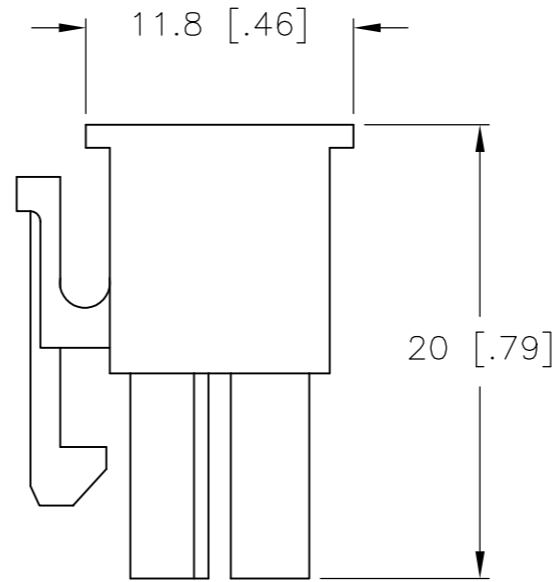

THIS DRAWING IS UNPUBLISHED. RELEASED FOR PUBLICATION  
 © COPYRIGHT - By - ALL RIGHTS RESERVED.

REVISIONS				
P	LTR	DESCRIPTION	DATE	APVD
E1		REVISED PER ECR-15-012827	31AUG2015	NK DC

- 1 MATERIAL: POLYAMIDE, UL94V-2, WHITE.
- 2 MATERIAL: POLYAMIDE, UL94-V0, PINK.
- 3 MATERIAL: POLYAMIDE, UL94-V0, BLUE.
- 4 GLOW WIRE FLAMMABILITY INDEX (GWFI) 850°C AT LEAST, ACC. TO IEC 60335-1
- 5 GLOW WIRE IGNITION TEMPERATURE (GWIT) 775°C AT LEAST, ACC. TO IEC 60335-1
- 6 GLOW WIRE END PRODUCT TEMPERATURE (GWEPT) 750°C NO FLAME ACC. TO IEC 60335-1

ONLY FOR 1586765-2

NOTES	DIM B	DIM A	POS.	PART NUMBER
3	43.2	37.8	20	2-2292405-0
2	39.0	33.6	18	1-2292404-8
1	51.6	46.2	24	2-1586765-4
1	47.4	42.0	22	2-1586765-2
1	43.2	37.8	20	2-1586765-0
1	39.0	33.6	18	1-1586765-8
1	34.8	29.4	16	1-1586765-6
1	30.6	25.2	14	1-1586765-4
1	26.4	21.0	12	1-1586765-2
1	22.2	16.8	10	1-1586765-0
1	18.0	12.6	8	1586765-8
1	13.8	8.4	6	1586765-6
1	9.6	4.2	4	1586765-4
1	5.4	-	2	1586765-2

THIS DRAWING IS A CONTROLLED DOCUMENT.		DWN K. WHITAKER 08MAY2007	TE Connectivity	
DIMENSIONS: mm [INCHES]		CHK C. CASH 08MAY2007		
TOLERANCES UNLESS OTHERWISE SPECIFIED:		APVD C. CASH 08MAY2007	NAME RECEPTACLE HOUSING, 4.2 MM P.E. SERIES	
0 PLC ±		PRODUCT SPEC	SIZE A2	CAGE CODE 00779
1 PLC ± 0.4[.02]		APPLICATION SPEC	DRAWING NO C=1586765	RESTRICTED TO -
2 PLC ± 0.25[.010]		WEIGHT	SCALE 3:1	SHEET 1 of 1
3 PLC ± 0.150[.0059]		CUSTOMER DRAWING	REV E1	
4 PLC ±				
ANGLES ±				
FINISH				
MATERIAL SEE TABLE				