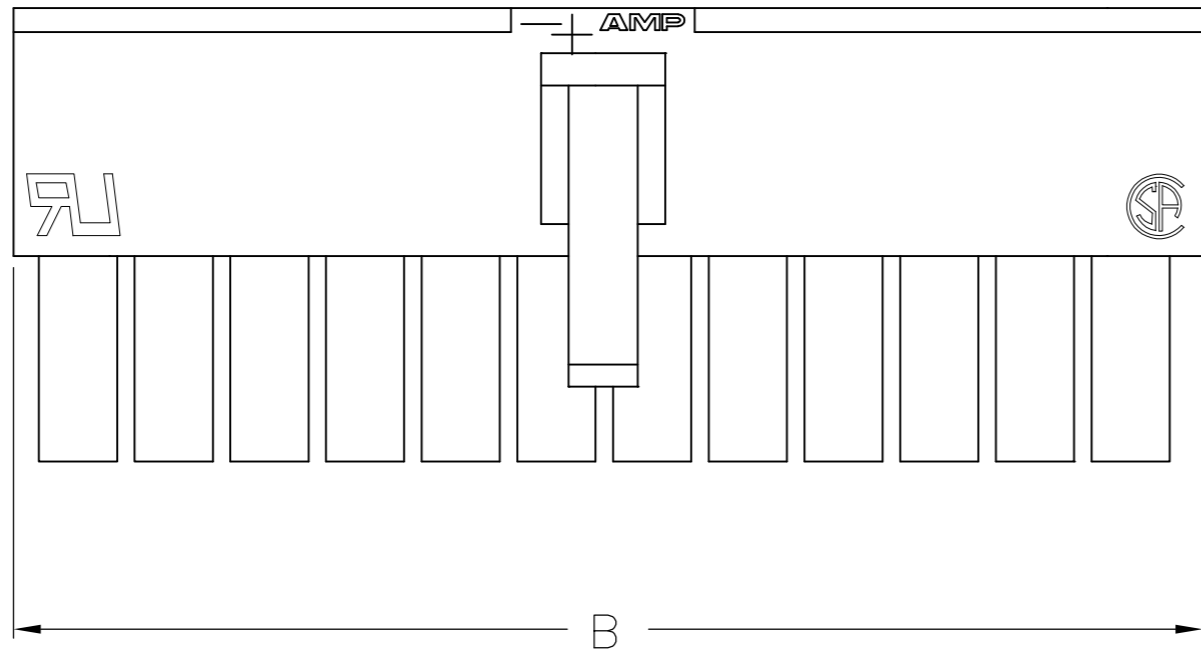

THIS DRAWING IS UNPUBLISHED. RELEASED FOR PUBLICATION  
 © COPYRIGHT - By - ALL RIGHTS RESERVED.

REVISIONS				
P	LTR	DESCRIPTION	DATE	APVD
E1		REVISED PER ECR-15-012827	31AUG2015	NK DC

- 1 MATERIAL: POLYAMIDE, UL94V-2, WHITE.
- 2 MATERIAL: POLYAMIDE, UL94-V0, PINK.
- 3 MATERIAL: POLYAMIDE, UL94-V0, BLUE.
- 4 GLOW WIRE FLAMMABILITY INDEX (GWFI) 850°C AT LEAST, ACC. TO IEC 60335-1
- 5 GLOW WIRE IGNITION TEMPERATURE (GWIT) 775°C AT LEAST, ACC. TO IEC 60335-1
- 6 GLOW WIRE END PRODUCT TEMPERATURE (GWEPT) 750°C NO FLAME ACC. TO IEC 60335-1

ONLY FOR 1586765-2

NOTES	DIM B	DIM A	POS.	PART NUMBER
3	43.2	37.8	20	2-2292405-0
2	39.0	33.6	18	1-2292404-8
1	51.6	46.2	24	2-1586765-4
1	47.4	42.0	22	2-1586765-2
1	43.2	37.8	20	2-1586765-0
1	39.0	33.6	18	1-1586765-8
1	34.8	29.4	16	1-1586765-6
1	30.6	25.2	14	1-1586765-4
1	26.4	21.0	12	1-1586765-2
1	22.2	16.8	10	1-1586765-0
1	18.0	12.6	8	1586765-8
1	13.8	8.4	6	1586765-6
1	9.6	4.2	4	1586765-4
1	5.4	-	2	1586765-2

THIS DRAWING IS A CONTROLLED DOCUMENT.		DWN K. WHITAKER 08MAY2007	TE Connectivity	
DIMENSIONS: mm [INCHES]		CHK C. CASH 08MAY2007		
TOLERANCES UNLESS OTHERWISE SPECIFIED:		APVD C. CASH 08MAY2007	NAME RECEPTACLE HOUSING, 4.2 MM P.E. SERIES	
0 PLC ±		PRODUCT SPEC	SIZE A2	CAGE CODE 00779
1 PLC ± 0.4[.02]		APPLICATION SPEC	DRAWING NO C=1586765	RESTRICTED TO -
2 PLC ± 0.25[.010]		WEIGHT	SCALE 3:1	SHEET 1 of 1
3 PLC ± 0.150[.0059]		CUSTOMER DRAWING	REV E1	
4 PLC ±				
ANGLES ±				
FINISH				
MATERIAL SEE TABLE				