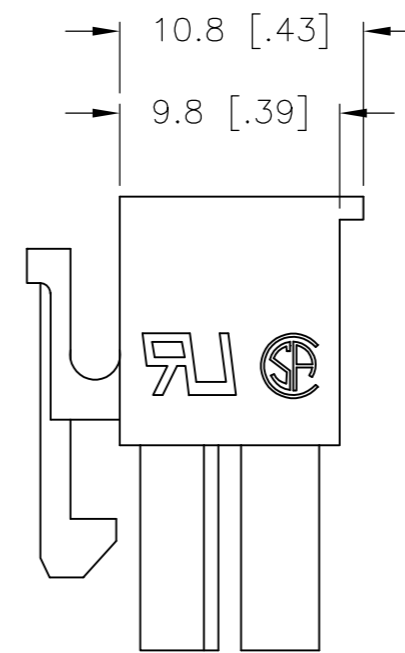

THIS DRAWING IS UNPUBLISHED. RELEASED FOR PUBLICATION  
 © COPYRIGHT - By - ALL RIGHTS RESERVED.

REVISIONS				
P	LTR	DESCRIPTION	DATE	APVD
E1		REVISED PER ECR-15-012827	31AUG2015	NK DC

- 1 MATERIAL: POLYAMIDE, UL94V-2, WHITE.
- 2 MATERIAL: POLYAMIDE, UL94-V0, PINK.
- 3 MATERIAL: POLYAMIDE, UL94-V0, BLUE.
- 4 GLOW WIRE FLAMMABILITY INDEX (GWFI) 850°C AT LEAST, ACC. TO IEC 60335-1
- 5 GLOW WIRE IGNITION TEMPERATURE (GWIT) 775°C AT LEAST, ACC. TO IEC 60335-1
- 6 GLOW WIRE END PRODUCT TEMPERATURE (GWEPT) 750°C NO FLAME ACC. TO IEC 60335-1

ONLY FOR 1586765-2

NOTES	DIM B	DIM A	POS.	PART NUMBER
3	43.2	37.8	20	2-2292405-0
2	39.0	33.6	18	1-2292404-8
1	51.6	46.2	24	2-1586765-4
1	47.4	42.0	22	2-1586765-2
1	43.2	37.8	20	2-1586765-0
1	39.0	33.6	18	1-1586765-8
1	34.8	29.4	16	1-1586765-6
1	30.6	25.2	14	1-1586765-4
1	26.4	21.0	12	1-1586765-2
1	22.2	16.8	10	1-1586765-0
1	18.0	12.6	8	1586765-8
1	13.8	8.4	6	1586765-6
1	9.6	4.2	4	1586765-4
1	5.4	-	2	1586765-2

THIS DRAWING IS A CONTROLLED DOCUMENT.		DWN K. WHITAKER 08MAY2007	TE Connectivity	
DIMENSIONS: mm [INCHES]		CHK C. CASH 08MAY2007		
TOLERANCES UNLESS OTHERWISE SPECIFIED:		APVD C. CASH 08MAY2007	NAME RECEPTACLE HOUSING, 4.2 MM P.E. SERIES	
0 PLC ±		PRODUCT SPEC	SIZE A2	CAGE CODE 00779
1 PLC ± 0.4[.02]		APPLICATION SPEC	DRAWING NO C=1586765	RESTRICTED TO -
2 PLC ± 0.25[.010]		WEIGHT	SCALE 3:1	SHEET 1 of 1
3 PLC ± 0.150[.0059]		CUSTOMER DRAWING	REV E1	
4 PLC ±				
ANGLES ±				
FINISH				
MATERIAL SEE TABLE				