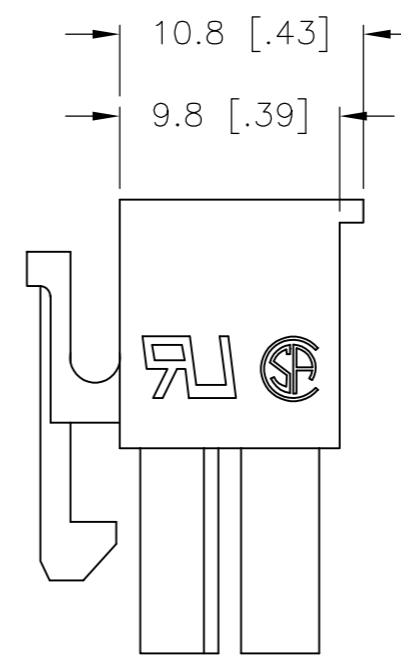

THIS DRAWING IS UNPUBLISHED. RELEASED FOR PUBLICATION  
 © COPYRIGHT - By - ALL RIGHTS RESERVED.

REVISIONS				
P	LTR	DESCRIPTION	DATE	APVD
E1		REVISED PER ECR-15-012827	31AUG2015	NK DC

- 1 MATERIAL: POLYAMIDE, UL94V-2, WHITE.
- 2 MATERIAL: POLYAMIDE, UL94-V0, PINK.
- 3 MATERIAL: POLYAMIDE, UL94-V0, BLUE.
- 4 GLOW WIRE FLAMMABILITY INDEX (GWFI) 850°C AT LEAST, ACC. TO IEC 60335-1
- 5 GLOW WIRE IGNITION TEMPERATURE (GWIT) 775°C AT LEAST, ACC. TO IEC 60335-1
- 6 GLOW WIRE END PRODUCT TEMPERATURE (GWEPT) 750°C NO FLAME ACC. TO IEC 60335-1

ONLY FOR 1586765-2

NOTES	DIM B	DIM A	POS.	PART NUMBER
3	43.2	37.8	20	2-2292405-0
2	39.0	33.6	18	1-2292404-8
1	51.6	46.2	24	2-1586765-4
1	47.4	42.0	22	2-1586765-2
1	43.2	37.8	20	2-1586765-0
1	39.0	33.6	18	1-1586765-8
1	34.8	29.4	16	1-1586765-6
1	30.6	25.2	14	1-1586765-4
1	26.4	21.0	12	1-1586765-2
1	22.2	16.8	10	1-1586765-0
1	18.0	12.6	8	1586765-8
1	13.8	8.4	6	1586765-6
1	9.6	4.2	4	1586765-4
1	5.4	-	2	1586765-2

THIS DRAWING IS A CONTROLLED DOCUMENT.		DWN K. WHITAKER 08MAY2007	TE Connectivity	
DIMENSIONS: mm [INCHES]		CHK C. CASH 08MAY2007		
TOLERANCES UNLESS OTHERWISE SPECIFIED:		APVD C. CASH 08MAY2007	NAME RECEPTACLE HOUSING, 4.2 MM P.E. SERIES	
0 PLC ±		PRODUCT SPEC	SIZE A2	CAGE CODE 00779
1 PLC ± 0.4[.02]		APPLICATION SPEC	DRAWING NO C=1586765	RESTRICTED TO -
2 PLC ± 0.25[.010]		WEIGHT	SCALE 3:1	SHEET 1 of 1
3 PLC ± 0.150[.0059]		CUSTOMER DRAWING	REV E1	
4 PLC ±				
ANGLES ±				
FINISH				
MATERIAL SEE TABLE				