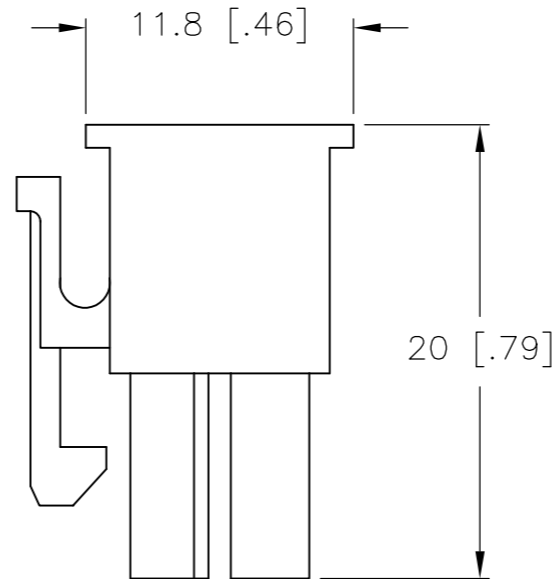

THIS DRAWING IS UNPUBLISHED. RELEASED FOR PUBLICATION  
 © COPYRIGHT - By - ALL RIGHTS RESERVED.

REVISIONS				
P	LTR	DESCRIPTION	DATE	APVD
E1		REVISED PER ECR-15-012827	31AUG2015	NK DC

- 1 MATERIAL: POLYAMIDE, UL94V-2, WHITE.
- 2 MATERIAL: POLYAMIDE, UL94-V0, PINK.
- 3 MATERIAL: POLYAMIDE, UL94-V0, BLUE.
- 4 GLOW WIRE FLAMMABILITY INDEX (GWFI) 850°C AT LEAST, ACC. TO IEC 60335-1
- 5 GLOW WIRE IGNITION TEMPERATURE (GWIT) 775°C AT LEAST, ACC. TO IEC 60335-1
- 6 GLOW WIRE END PRODUCT TEMPERATURE (GWEPT) 750°C NO FLAME ACC. TO IEC 60335-1

ONLY FOR 1586765-2

NOTES	DIM B	DIM A	POS.	PART NUMBER
3	43.2	37.8	20	2-2292405-0
2	39.0	33.6	18	1-2292404-8
1	51.6	46.2	24	2-1586765-4
1	47.4	42.0	22	2-1586765-2
1	43.2	37.8	20	2-1586765-0
1	39.0	33.6	18	1-1586765-8
1	34.8	29.4	16	1-1586765-6
1	30.6	25.2	14	1-1586765-4
1	26.4	21.0	12	1-1586765-2
1	22.2	16.8	10	1-1586765-0
1	18.0	12.6	8	1586765-8
1	13.8	8.4	6	1586765-6
1	9.6	4.2	4	1586765-4
1	5.4	-	2	1586765-2

THIS DRAWING IS A CONTROLLED DOCUMENT.		DWN K. WHITAKER 08MAY2007	TE Connectivity	
DIMENSIONS: mm [INCHES]		CHK C. CASH 08MAY2007		
TOLERANCES UNLESS OTHERWISE SPECIFIED:		APVD C. CASH 08MAY2007	NAME RECEPTACLE HOUSING, 4.2 MM P.E. SERIES	
0 PLC ±		PRODUCT SPEC	SIZE A2	CAGE CODE 00779
1 PLC ± 0.4[.02]		APPLICATION SPEC	DRAWING NO C=1586765	RESTRICTED TO -
2 PLC ± 0.25[.010]		WEIGHT	SCALE 3:1	SHEET 1 of 1
3 PLC ± 0.150[.0059]		CUSTOMER DRAWING	REV E1	
4 PLC ±				
ANGLES ±				
FINISH				
MATERIAL SEE TABLE				