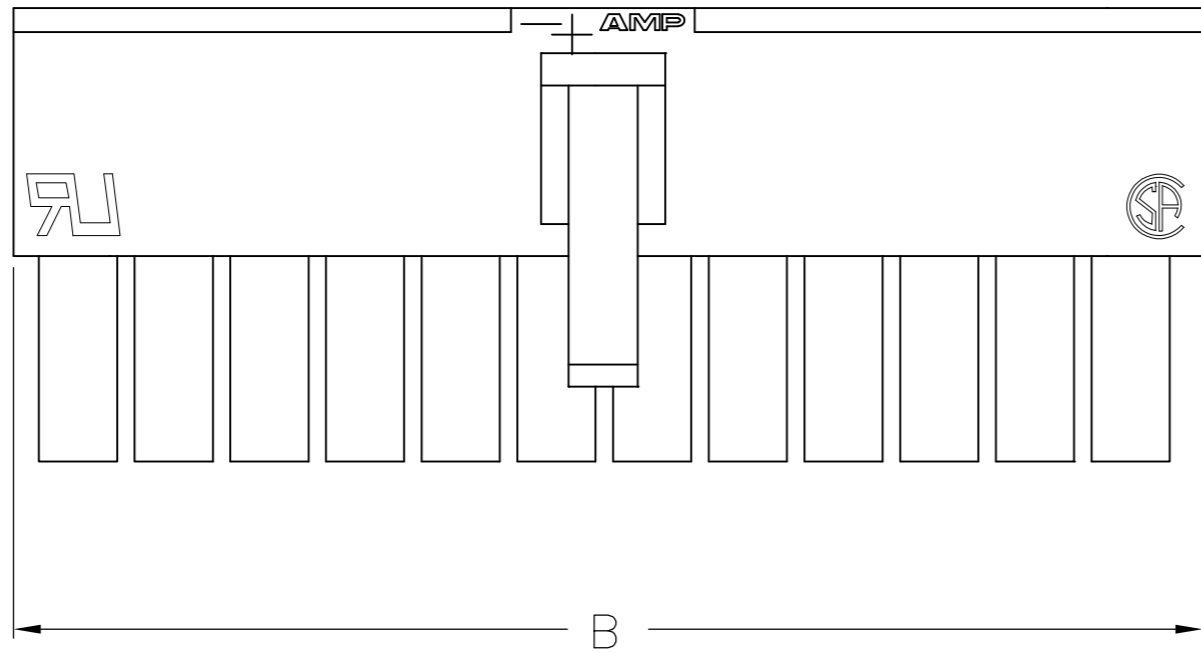

THIS DRAWING IS UNPUBLISHED. RELEASED FOR PUBLICATION  
 © COPYRIGHT - By - ALL RIGHTS RESERVED.

REVISIONS				
P	LTR	DESCRIPTION	DATE	APVD
E1		REVISED PER ECR-15-012827	31AUG2015	NK DC

- 1 MATERIAL: POLYAMIDE, UL94V-2, WHITE.
- 2 MATERIAL: POLYAMIDE, UL94-V0, PINK.
- 3 MATERIAL: POLYAMIDE, UL94-V0, BLUE.
- 4 GLOW WIRE FLAMMABILITY INDEX (GWFI) 850°C AT LEAST, ACC. TO IEC 60335-1
- 5 GLOW WIRE IGNITION TEMPERATURE (GWIT) 775°C AT LEAST, ACC. TO IEC 60335-1
- 6 GLOW WIRE END PRODUCT TEMPERATURE (GWEPT) 750°C NO FLAME ACC. TO IEC 60335-1

ONLY FOR 1586765-2

NOTES	DIM B	DIM A	POS.	PART NUMBER
3	43.2	37.8	20	2-2292405-0
2	39.0	33.6	18	1-2292404-8
1	51.6	46.2	24	2-1586765-4
1	47.4	42.0	22	2-1586765-2
1	43.2	37.8	20	2-1586765-0
1	39.0	33.6	18	1-1586765-8
1	34.8	29.4	16	1-1586765-6
1	30.6	25.2	14	1-1586765-4
1	26.4	21.0	12	1-1586765-2
1	22.2	16.8	10	1-1586765-0
1	18.0	12.6	8	1586765-8
1	13.8	8.4	6	1586765-6
1	9.6	4.2	4	1586765-4
1	5.4	-	2	1586765-2

THIS DRAWING IS A CONTROLLED DOCUMENT.		DWN K. WHITAKER 08MAY2007	TE Connectivity	
DIMENSIONS: mm [INCHES]		CHK C. CASH 08MAY2007		
TOLERANCES UNLESS OTHERWISE SPECIFIED:		APVD C. CASH 08MAY2007	NAME RECEPTACLE HOUSING, 4.2 MM P.E. SERIES	
0 PLC ±		PRODUCT SPEC	SIZE A2	CAGE CODE 00779
1 PLC ± 0.4[.02]		APPLICATION SPEC	DRAWING NO C=1586765	RESTRICTED TO -
2 PLC ± 0.25[.010]		WEIGHT	SCALE 3:1	SHEET 1 of 1
3 PLC ± 0.150[.0059]		CUSTOMER DRAWING	REV E1	
4 PLC ±				
ANGLES ±				
FINISH				
MATERIAL SEE TABLE				