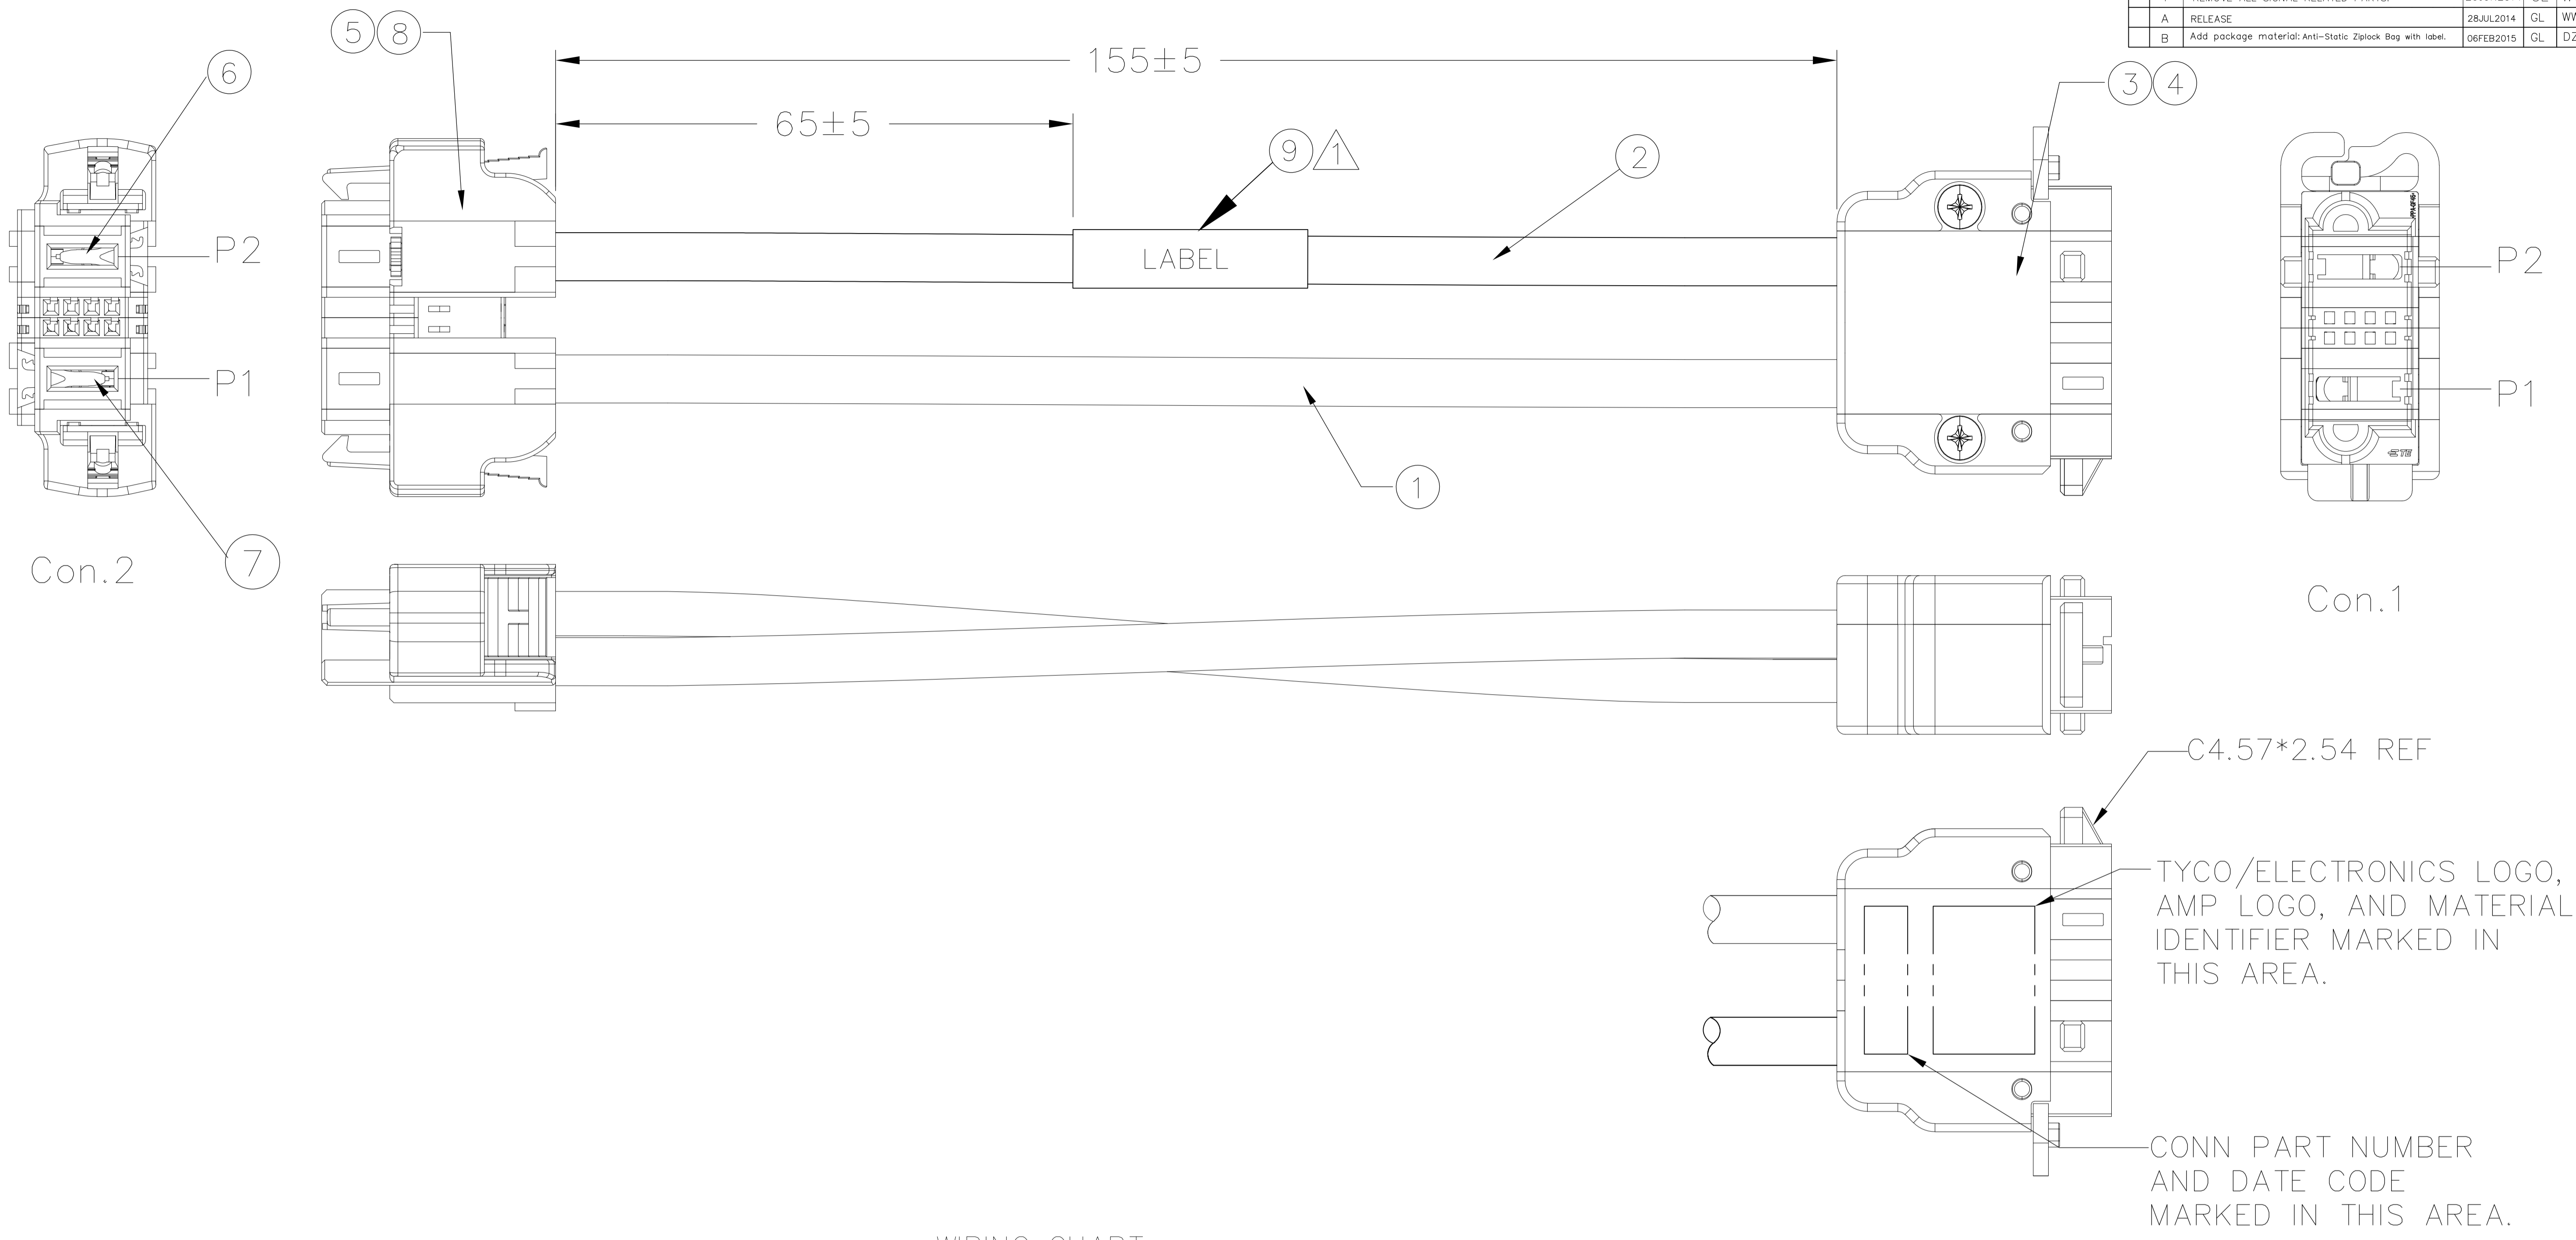

LOC	DIST	REVISIONS					
GP	00	P	LTR	DESCRIPTION	DATE	DWN	APVD
		4		REMOVE ALL SIGNAL RELATED PARTS.	20JUN2014	GL	WW
		A		RELEASE	28JUL2014	GL	WW
		B		Add package material: Anti-Static Ziplock Bag with label.	06FEB2015	GL	DZ

WIRING CHART

Con.2	Con.1	WIRE COLOR	WIRE SIZE
P1	P1	BLACK	8AWG
P2	P2	RED	8AWG

NOTES:

1 THE MARKING TEXT AS FOLLOWS:

TE P/N REV.*	—DATE CODE
WWYY	—COUNTRY OF ORIGIN
MADE IN ****	

2. 100% ELECTRICALLY TESTED: OPEN/SHORT,HI-POT.  
HI-POT: 500VDC, 50 MEGAOHMS FOR 100 MILLISECONDS.

3. ROHS COMPLIANCE: PRODUCT AND PROCESSING MEETS REQUIREMENTS OF TE SPECIFICATION TEC-138-702.

4 INDIVIDUALLY PACK EACH CABLE ASSEMBLY WITH A CLEAR ANTI-STATIC ZIPLOCK BAG.  
5 APPLY LABEL ONTO CLEAR ANTI-STATIC ZIPLOCK BAG,THE MARKING TEXT AS FOLLOWS:

THIS DRAWING IS A CONTROLLED DOCUMENT.

DIMENSIONS: mm	TOLERANCES UNLESS OTHERWISE SPECIFIED:	DRAWING NO: 2159443-1	TE Connectivity
0 PLC ± -	1 PLC ± -	SIZE: A1	SCALE: 1:1
2 PLC ± -	3 PLC ± -	WEIGHT: 81 Grams	SHEET 1 OF 1
4 PLC ± -	ANGLES ± -	CUSTOMER DRAWING	REV B