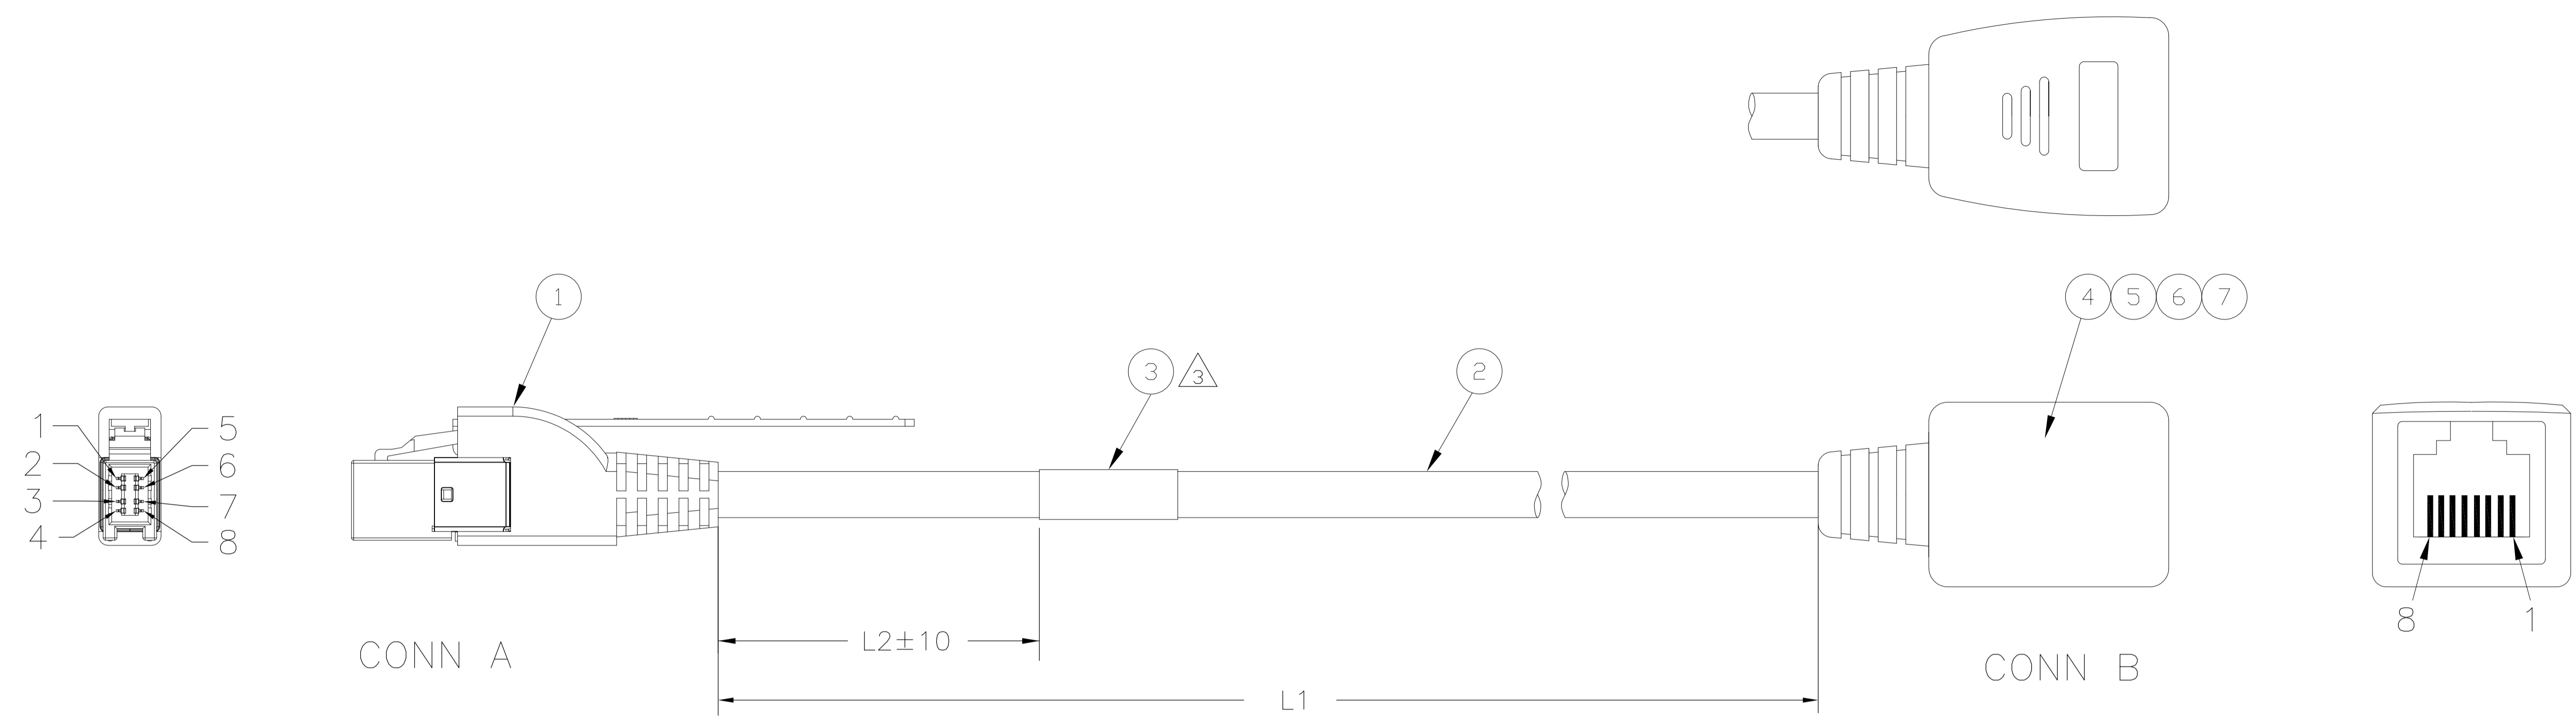

REVISIONS					
P	LTR	DESCRIPTION	DATE	DMN	APVD
D		ECR-17-008434	12JUN2017	WZ	CL

1. CABLE ASSEMBLY TO BE TESTED FOR OPENS AND SHORTS.
2. PRODUCT AND PROCESSING MUST MEET REQUIREMENTS OF TE SPECIFICATION TEC-138-702.

△ LABEL INFORMATION:

GXE-000668-025-00  
 YYWW  
 NEC CO.  
 MADE IN \_\_\_\_\_

FOR 2159658-4 ONLY

110	250±10	2159658-4
200	1000±30	2159658-3
200	500±15	2159658-2
110	250±10	2159658-1
L2	L1	TE P/N

REV	DESCRIPTION	ITEM NO
7	HST. ID:1.0MM BLACK	7
6	INNERMOLD, PE	6
5	OVER MOLDED 40P BLACK(BK01), PVC	5
4	RJ45 FEMALE CONNECTOR	4
3	LABEL	3
2	CABLE,CAT5E 26AWG*4P+AD,BLACK	2
1	PLUG KIT, RJ POINT FIVE	1

THIS DRAWING IS A CONTROLLED DOCUMENT.

TE Connectivity

NAME: CABLE ASSY, RJ POINT FIVE TO RJ45 FEMALE, CAT 5e

DATE: 7JAN2015

APPROVED: Henry Hu

DATE: 7JAN2015

LEO QI

PRODUCT SPEC