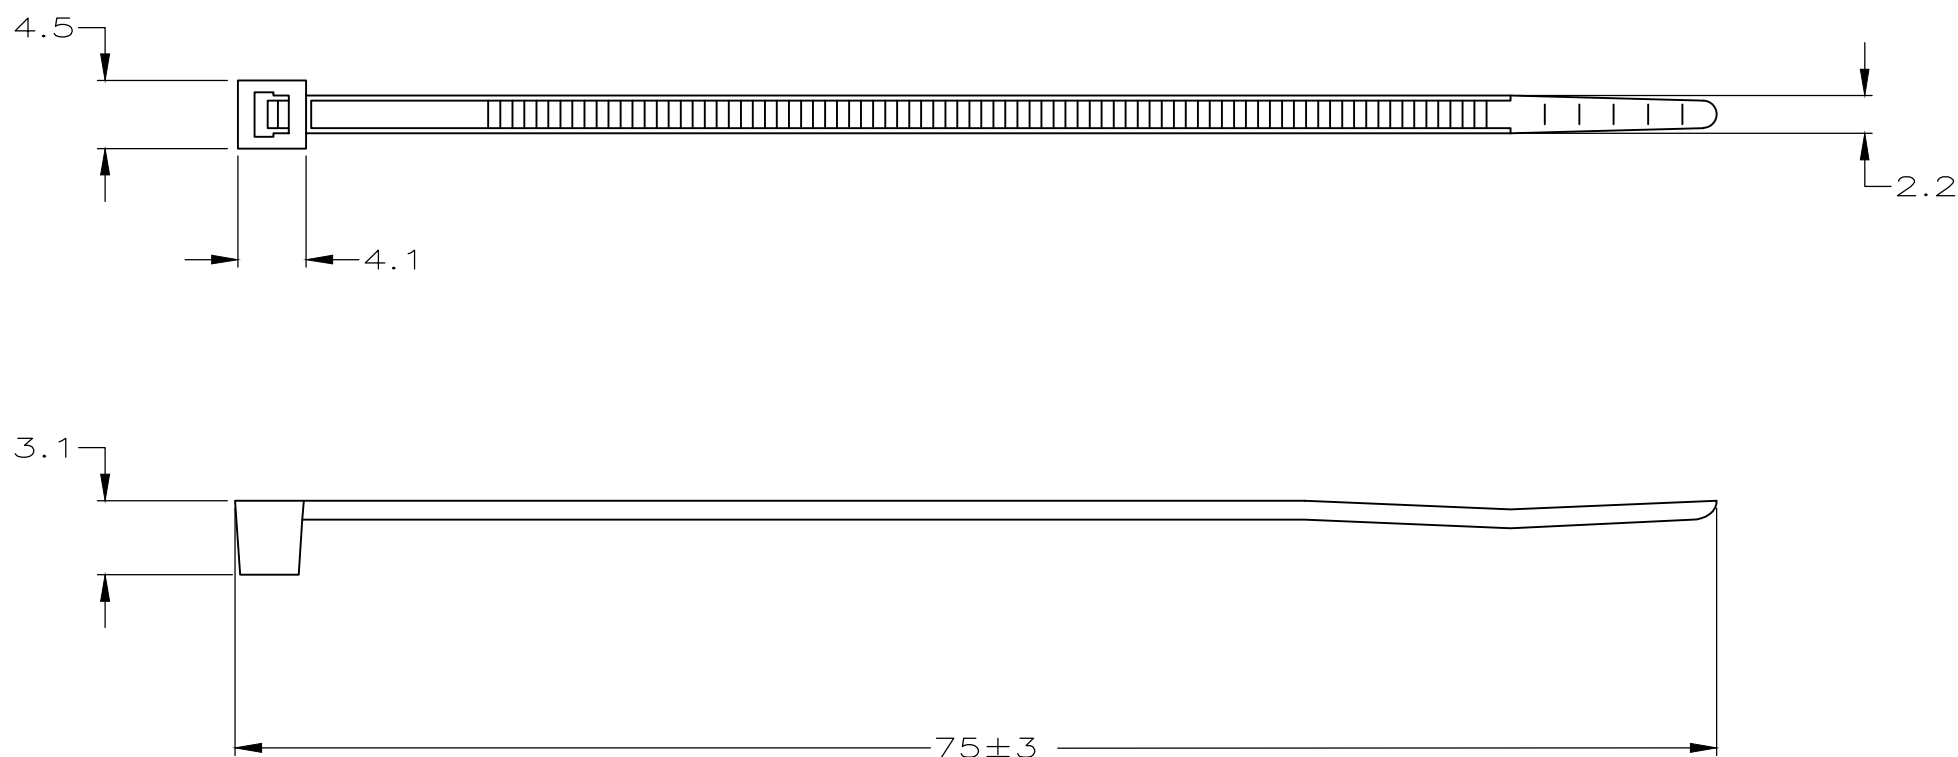

- 1 RANGE: Ø15 MAX.
- 2 MIN. TENSILE STRENGTH 60N.

1000	BLACK	POLYAMIDE 6.6	-4-160965-2-
1000	NATURAL	POLYAMIDE 6.6	-4-160965-1-
100	BLACK	POLYAMIDE 6.6	2-160965-2
100	NATURAL	POLYAMIDE 6.6	2-160965-1
QTY	FINISH	MATERIAL	PART NUMBER

THIS DRAWING IS A CONTROLLED DOCUMENT.		DWN J.V.D.HEIJDEN. 27-02-92	<b>STE</b> TE Connectivity													
DIMENSIONS: mm		CHK R.VOS.			NAME											
TOLERANCES UNLESS OTHERWISE SPECIFIED:		APVD L.V.SOEST.	CABLE TY.													
<table border="0"> <tr><td>0 PLC</td><td>± -</td></tr> <tr><td>1 PLC</td><td>± 0.2</td></tr> <tr><td>2 PLC</td><td>± -</td></tr> <tr><td>3 PLC</td><td>± -</td></tr> <tr><td>4 PLC</td><td>± -</td></tr> <tr><td>ANGLES</td><td>± -</td></tr> </table>		0 PLC	± -	1 PLC	± 0.2	2 PLC	± -	3 PLC	± -	4 PLC	± -	ANGLES	± -	PRODUCT SPEC -	-	
0 PLC	± -															
1 PLC	± 0.2															
2 PLC	± -															
3 PLC	± -															
4 PLC	± -															
ANGLES	± -															
MATERIAL SEE TABLE		APPLICATION SPEC -	SIZE A3	CAGE CODE 00779												
FINISH SEE TABLE		WEIGHT -	DRAWING NO C-160965	RESTRICTED TO -												
CUSTOMER DRAWING			SCALE NTS	SHEET 1 OF 1												
			REV B2													