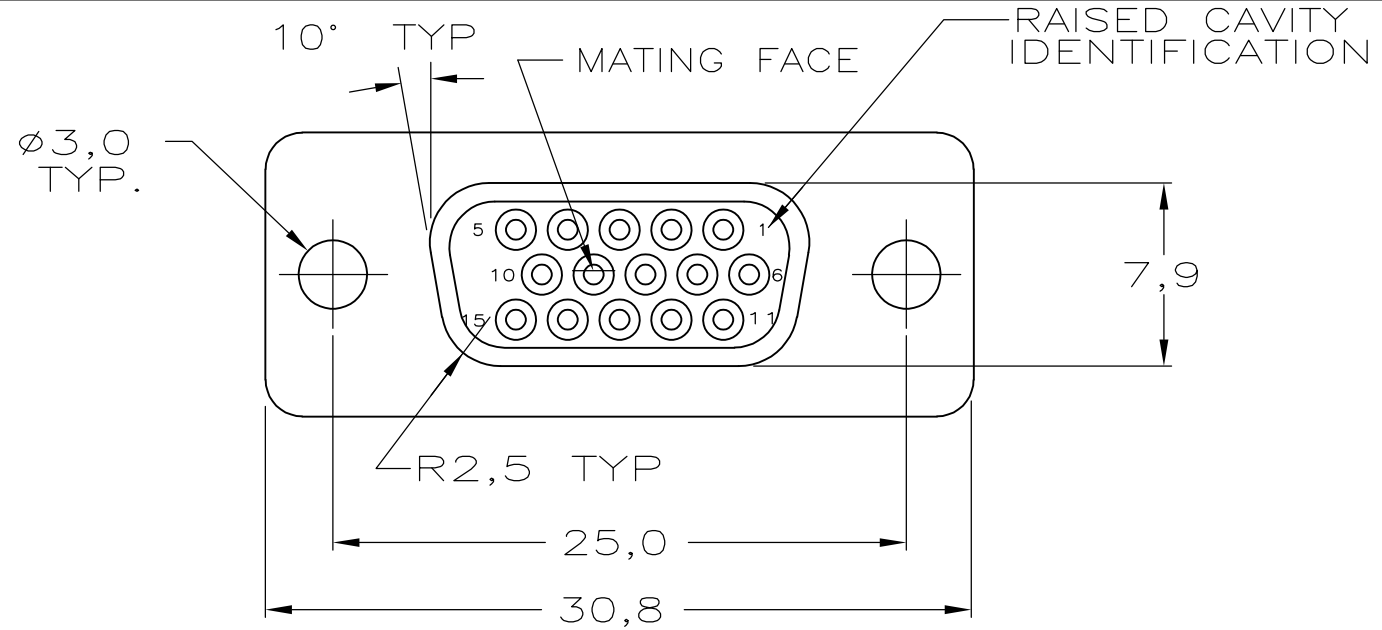

- 1 THIS RECEPTACLE ACCEPTS SIZE 22 REC. CONTACTS.
- 2 RETENTION TINES ARE AN INTEGRAL PART OF INSERT.
- 3 CONTACT INSERTION/REMOVAL TOOL AMP P.N. 91285-1 IS RECOMMENDED FOR USE WITH THESE CONNECTORS:

INSERTS: NYLON
 GLASS-FILLED
 SELF-EXTINGUISHING
 COLOR: BLACK

THIS DRAWING IS A CONTROLLED DOCUMENT.		DWN J. v. d. HEIJDEN 06DEC1988	TE Connectivity			
DIMENSIONS: mm		CHK C. v. TILBURG 02JAN1989				
TOLERANCES UNLESS OTHERWISE SPECIFIED:		APVD -	NAME			
0 PLC ± -		PRODUCT SPEC -	HDP-22 REC. CONNECTOR, SIZE 1, (15 POSITION)			
1 PLC ± -		APPLICATION SPEC -	SIZE	CAGE CODE	DRAWING NO	RESTRICTED TO
2 PLC ± -		WEIGHT -	A3	00779	C-216164	-
3 PLC ± -		CUSTOMER DRAWING				
4 PLC ± -		SCALE	SHEET		REV	
ANGLES ± -		NTS	1 OF 1		A	
FINISH -						