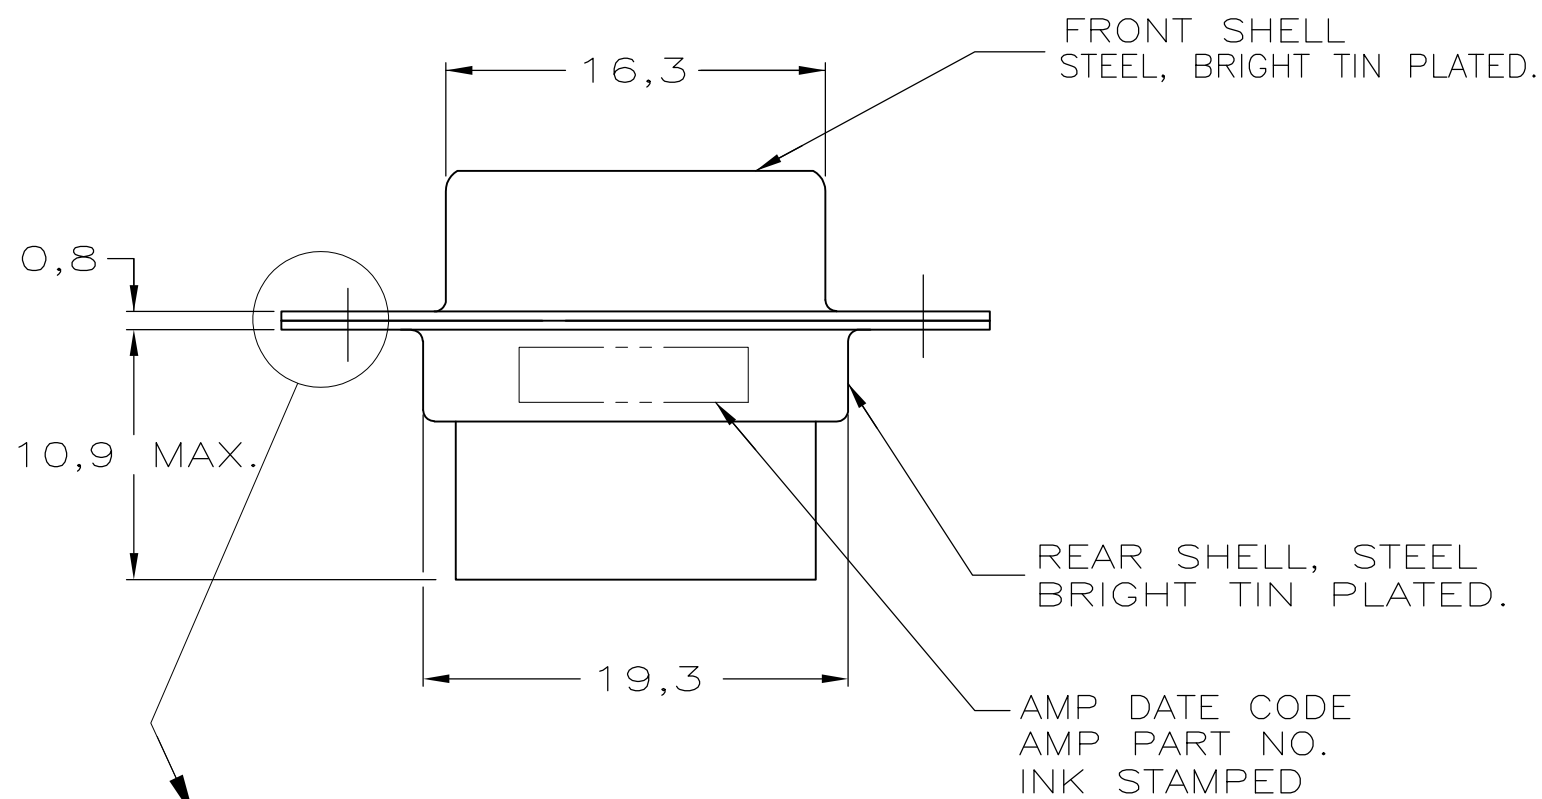

- 1 THIS RECEPTACLE ACCEPTS SIZE 22 REC. CONTACTS.
- 2 RETENTION TINES ARE AN INTEGRAL PART OF INSERT.
- 3 CONTACT INSERTION/REMOVAL TOOL AMP P.N. 91285-1 IS RECOMMENDED FOR USE WITH THESE CONNECTORS:

INSERTS: NYLON
 GLASS-FILLED
 SELF-EXTINGUISHING
 COLOR: BLACK

THIS DRAWING IS A CONTROLLED DOCUMENT.		DWN J. v. d. HEIJDEN 06DEC1988	TE Connectivity			
DIMENSIONS: mm		CHK C. v. TILBURG 02JAN1989				
TOLERANCES UNLESS OTHERWISE SPECIFIED:		APVD -	NAME			
0 PLC ± -		PRODUCT SPEC -	HDP-22 REC. CONNECTOR, SIZE 1, (15 POSITION)			
1 PLC ± -		APPLICATION SPEC -	SIZE	CAGE CODE	DRAWING NO	RESTRICTED TO
2 PLC ± -		WEIGHT -	A3	00779	C-216164	-
3 PLC ± -		CUSTOMER DRAWING				
4 PLC ± -		SCALE	SHEET		REV	
ANGLES ± -		NTS	1 OF 1		A	
FINISH -						