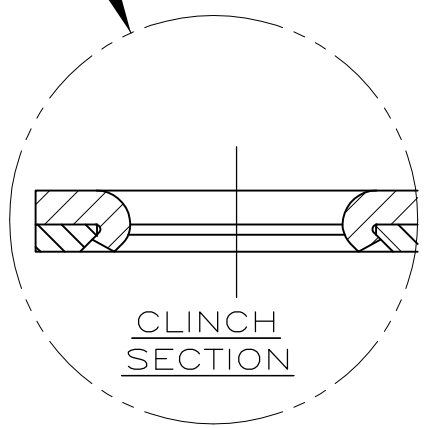

- 1 THIS RECEPTACLE ACCEPTS SIZE 22 REC. CONTACTS.
- 2 RETENTION TINES ARE AN INTEGRAL PART OF INSERT.
- 3 CONTACT INSERTION/REMOVAL TOOL AMP P.N. 91285-1 IS RECOMMENDED FOR USE WITH THESE CONNECTORS:

INSERTS: NYLON
 GLASS-FILLED
 SELF-EXTINGUISHING
 COLOR: BLACK

THIS DRAWING IS A CONTROLLED DOCUMENT.		DWN J. v. d. HEIJDEN 06DEC1988	TE Connectivity			
DIMENSIONS: mm		CHK C. v. TILBURG 02JAN1989				
TOLERANCES UNLESS OTHERWISE SPECIFIED:		APVD -	NAME			
0 PLC ± -		PRODUCT SPEC -	HDP-22 REC. CONNECTOR, SIZE 1, (15 POSITION)			
1 PLC ± -		APPLICATION SPEC -	SIZE	CAGE CODE	DRAWING NO	RESTRICTED TO
2 PLC ± -		WEIGHT -	A3	00779	C-216164	-
3 PLC ± -		CUSTOMER DRAWING				
4 PLC ± -		SCALE	SHEET		REV	
ANGLES ± -		NTS	1 OF 1		A	
FINISH -						