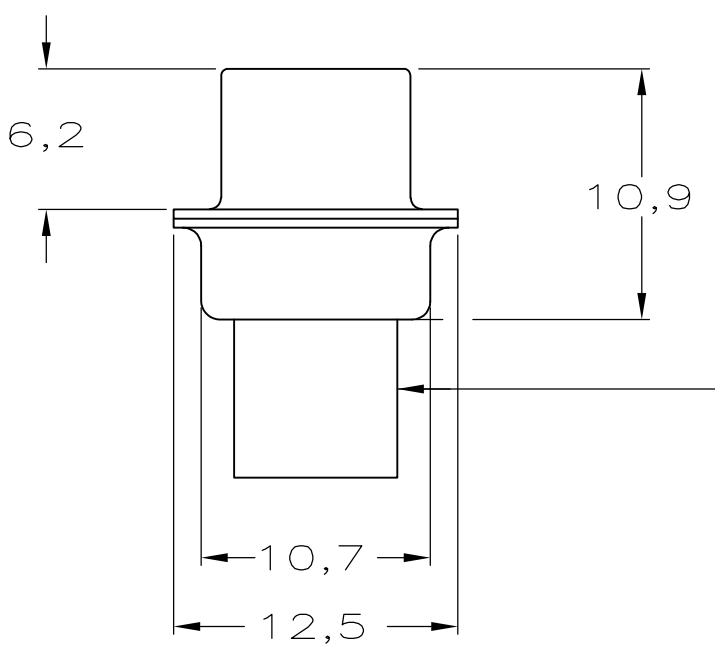

- 1 THIS RECEPTACLE ACCEPTS SIZE 22 REC. CONTACTS.
- 2 RETENTION TINES ARE AN INTEGRAL PART OF INSERT.
- 3 CONTACT INSERTION/REMOVAL TOOL AMP P.N. 91285-1 IS RECOMMENDED FOR USE WITH THESE CONNECTORS:

INSERTS: NYLON
 GLASS-FILLED
 SELF-EXTINGUISHING
 COLOR: BLACK

THIS DRAWING IS A CONTROLLED DOCUMENT.		DWN J. v. d. HEIJDEN 06DEC1988	TE Connectivity			
DIMENSIONS: mm		CHK C. v. TILBURG 02JAN1989				
TOLERANCES UNLESS OTHERWISE SPECIFIED:		APVD -	NAME			
0 PLC ± -		PRODUCT SPEC -	HDP-22 REC. CONNECTOR, SIZE 1, (15 POSITION)			
1 PLC ± -		APPLICATION SPEC -	SIZE	CAGE CODE	DRAWING NO	RESTRICTED TO
2 PLC ± -		WEIGHT -	A3	00779	C-216164	-
3 PLC ± -		CUSTOMER DRAWING				
4 PLC ± -		SCALE	SHEET		REV	
ANGLES ± -		NTS	1 OF 1		A	
FINISH -						