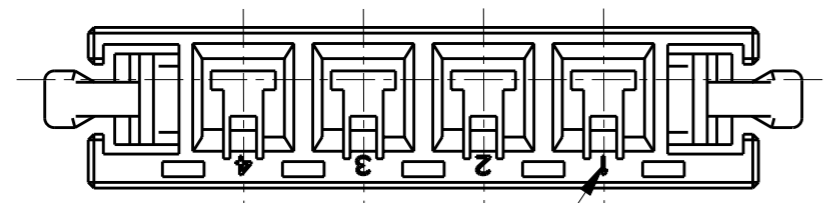

NOTES  
 1. MATERIAL: GLASS FILLED THERMO PLASTIC POLYESTER(94V-0), COLOR: BLACK  
 注記  
 1. 材料: ガラス入り熱可塑性ポリエステル樹脂(94V-0)、色: 黒

TE																		
TE	4	3		19.05	30.25	40.05	Y	2-1747276-4										
TE	4	3		19.05	30.25	40.05	X	1-1747276-4										
TE	3	2		12.70	23.90	33.70	Y	2-1747276-3										
TE	3	2		12.70	23.90	33.70	X	1-1747276-3										
TYCO	2	1		6.35	17.55	27.35	Y	2-1747276-2										
TYCO	2	1		6.35	17.55	27.35	X	1-1747276-2										
LOGO MARK	POS.	n	KEY LOCATION	A	B	C	KEY	PERT NUMBER										

THIS DRAWING IS A CONTROLLED DOCUMENT FOR TYCO ELECTRONICS CORPORATION. IT IS SUBJECT TO CHANGE AND THE CONTROLLING ENGINEERING ORGANIZATION SHOULD BE CONTACTED FOR THE LATEST REVISION.

DIMENSIONS: 単位: 耗 mm	TOLERANCES UNLESS OTHERWISE SPECIFIED: 一般公差 ±0.3, ±3° 0-PLC ± 1-PLC ±0.2 2-PLC ±0.03 3-PLC ±0.005 4-PLC ± ANGLES ±	DWN T. KUDO 26AUG2004 CHK D. MITSUGI 26AUG2004 APVD D. MITSUGI 26AUG2004	Tyco Electronics AMP K.K. Kawasaki, Japan	
	MATERIAL 材料 -	FINISH 仕上 -	NAME 名称 DYNAMIC D-4200 RECEPTACLE HOUSING	
		PRODUCT SPEC 製品規格 108-78182	SIZE A3	RESTRICTED TO -
		APPLICATION SPEC 取付適用規格 114-5369	DRAWING NO 番号 C-1747276	
		WEIGHT -	SCALE 尺度	SHEET OF REV A
CUSTOMER DRAWING				