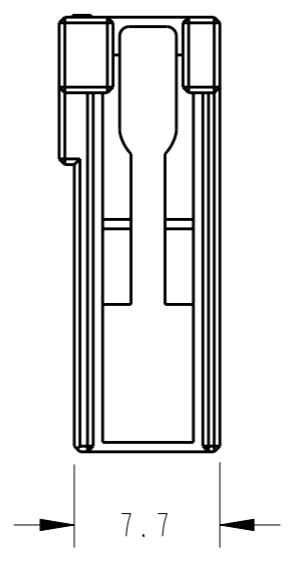

NOTES  
 1. MATERIAL: GLASS FILLED THERMO PLASTIC POLYESTER(94V-0), COLOR: BLACK  
 注記  
 1. 材料: ガラス入り熱可塑性ポリエステル樹脂(94V-0)、色: 黒

TE																		
TE	4	3		19.05	30.25	40.05	Y	2-1747276-4										
TE	4	3		19.05	30.25	40.05	X	1-1747276-4										
TE	3	2		12.70	23.90	33.70	Y	2-1747276-3										
TE	3	2		12.70	23.90	33.70	X	1-1747276-3										
TYCO	2	1		6.35	17.55	27.35	Y	2-1747276-2										
TYCO	2	1		6.35	17.55	27.35	X	1-1747276-2										
LOGO MARK	POS.	n	KEY LOCATION	A	B	C	KEY	PERT NUMBER										

THIS DRAWING IS A CONTROLLED DOCUMENT FOR TYCO ELECTRONICS CORPORATION. IT IS SUBJECT TO CHANGE AND THE CONTROLLING ENGINEERING ORGANIZATION SHOULD BE CONTACTED FOR THE LATEST REVISION.

DIMENSIONS: 単位: 耗 mm	TOLERANCES UNLESS OTHERWISE SPECIFIED: 一般公差 ±0.3, ±3° 0-PLC ± 1-PLC ±0.2 2-PLC ±0.03 3-PLC ±0.005 4-PLC ± ANGLES ±	DWN T. KUDO 26AUG2004 CHK D. MITSUGI 26AUG2004 APVD D. MITSUGI 26AUG2004	Tyco Electronics AMP K.K. Kawasaki, Japan	
	MATERIAL 材料 -	FINISH 仕上 -	NAME 名称 DYNAMIC D-4200 RECEPTACLE HOUSING	
		PRODUCT SPEC 製品規格 108-78182	SIZE A3	RESTRICTED TO -
		APPLICATION SPEC 取付適用規格 114-5369	DRAWING NO 番号 C-1747276	
		WEIGHT -	SCALE 尺度	SHEET OF REV A
CUSTOMER DRAWING				