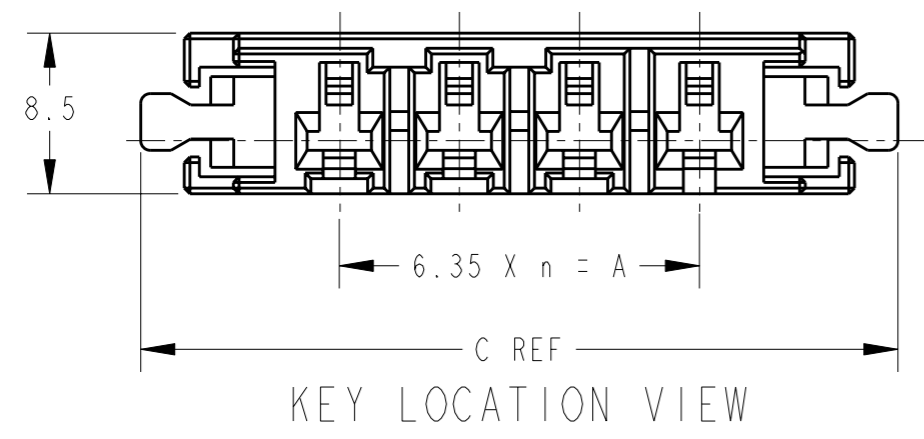

NOTES  
 1. MATERIAL: GLASS FILLED THERMO PLASTIC POLYESTER(94V-0), COLOR: BLACK  
 注記  
 1. 材料: ガラス入り熱可塑性ポリエステル樹脂(94V-0)、色: 黒

TE																		
TE	4	3		19.05	30.25	40.05	Y	2-1747276-4										
TE	4	3		19.05	30.25	40.05	X	1-1747276-4										
TE	3	2		12.70	23.90	33.70	Y	2-1747276-3										
TE	3	2		12.70	23.90	33.70	X	1-1747276-3										
TYCO	2	1		6.35	17.55	27.35	Y	2-1747276-2										
TYCO	2	1		6.35	17.55	27.35	X	1-1747276-2										
LOGO MARK	POS.	n	KEY LOCATION	A	B	C	KEY	PERT NUMBER										

THIS DRAWING IS A CONTROLLED DOCUMENT FOR TYCO ELECTRONICS CORPORATION. IT IS SUBJECT TO CHANGE AND THE CONTROLLING ENGINEERING ORGANIZATION SHOULD BE CONTACTED FOR THE LATEST REVISION.

DIMENSIONS: 単位: 耗 mm	TOLERANCES UNLESS OTHERWISE SPECIFIED: 一般公差 ±0.3, ±3° 0-PLC ± 1-PLC ±0.2 2-PLC ±0.03 3-PLC ±0.005 4-PLC ± ANGLES ±	DWN T. KUDO 26AUG2004 CHK D. MITSUGI 26AUG2004 APVD D. MITSUGI 26AUG2004	Tyco Electronics AMP K.K. Kawasaki, Japan	
	MATERIAL 材料 -	FINISH 仕上 -	NAME 名称 DYNAMIC D-4200 RECEPTACLE HOUSING	
		PRODUCT SPEC 製品規格 108-78182	SIZE A3	RESTRICTED TO -
		APPLICATION SPEC 取付適用規格 114-5369	DRAWING NO 番号 C-1747276	
		WEIGHT -	SCALE 尺度	SHEET OF REV A
CUSTOMER DRAWING				