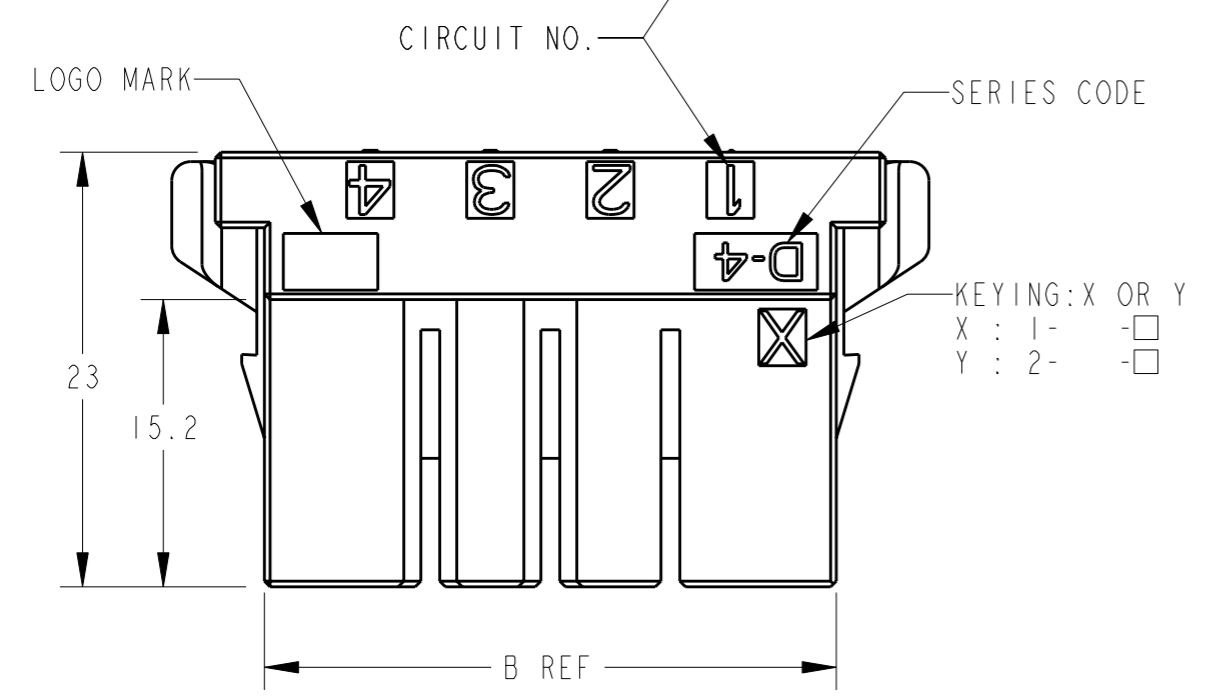

NOTES  
 1. MATERIAL: GLASS FILLED THERMO PLASTIC POLYESTER(94V-0), COLOR: BLACK  
 注記  
 1. 材料: ガラス入り熱可塑性ポリエステル樹脂(94V-0)、色: 黒

TE																		
TE	4	3		19.05	30.25	40.05	Y	2-1747276-4										
TE	4	3		19.05	30.25	40.05	X	1-1747276-4										
TE	3	2		12.70	23.90	33.70	Y	2-1747276-3										
TE	3	2		12.70	23.90	33.70	X	1-1747276-3										
TYCO	2	1		6.35	17.55	27.35	Y	2-1747276-2										
TYCO	2	1		6.35	17.55	27.35	X	1-1747276-2										
LOGO MARK	POS.	n	KEY LOCATION	A	B	C	KEY	PERT NUMBER										

THIS DRAWING IS A CONTROLLED DOCUMENT FOR TYCO ELECTRONICS CORPORATION. IT IS SUBJECT TO CHANGE AND THE CONTROLLING ENGINEERING ORGANIZATION SHOULD BE CONTACTED FOR THE LATEST REVISION.

DIMENSIONS: 単位: 耗 mm	TOLERANCES UNLESS OTHERWISE SPECIFIED: 一般公差 ±0.3, ±3° 0-PLC ± 1-PLC ±0.2 2-PLC ±0.03 3-PLC ±0.005 4-PLC ± ANGLES ±	DWN T. KUDO 26AUG2004 CHK D. MITSUGI 26AUG2004 APVD D. MITSUGI 26AUG2004	Tyco Electronics AMP K.K. Kawasaki, Japan	
	MATERIAL 材料 -	FINISH 仕上 -	NAME 名称 DYNAMIC D-4200 RECEPTACLE HOUSING	
		PRODUCT SPEC 製品規格 108-78182	SIZE A3	RESTRICTED TO -
		APPLICATION SPEC 取付適用規格 114-5369	DRAWING NO 番号 C-1747276	
		WEIGHT -	SCALE 尺度	SHEET OF REV A
CUSTOMER DRAWING				