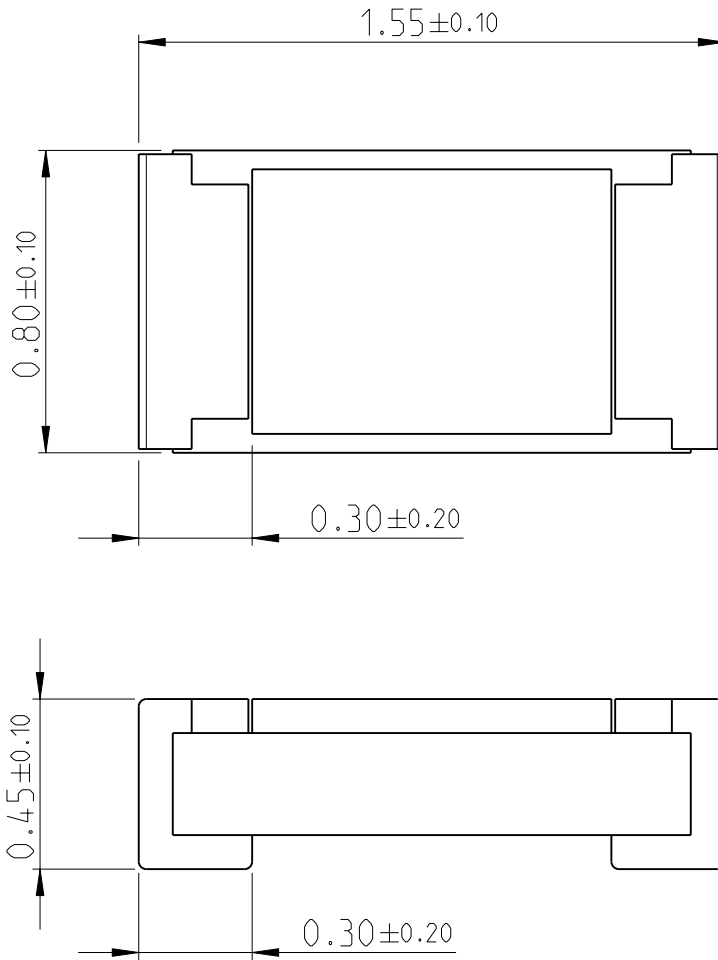

LOC	DIST	REVISIONS					
-	-	P	LTR	DESCRIPTION	DATE	DWN	APVD
		BA		NEW DRAWING	25APR2012	KR	St.P

FOR FURTHER INFORMATION SEE DATA SHEET FOR
SMD HIGH POWER PRECISION RESISTORS - RP73 SERIES

RoHS Compliant

20

RELEASED FOR PUBLICATION

ALL RIGHTS RESERVED.

THIS DRAWING IS UNPUBLISHED.

BY -

© COPYRIGHT 20

DIMENSIONS: mm	DWN RAGHAVENDRA K 25APR2012	MATERIAL	FINISH
TOLERANCES UNLESS OTHERWISE SPECIFIED:	CHK ALLAN P 25APR2012	 TE Connectivity	
0 PLC ±	APVD STEPHEN.P 25APR2012		
1 PLC ±0.5	PRODUCT SPEC	NAME HIGH POWER PRECISION CHIP RESISTORS - TYPE RP73P 0603 SERIES	
2 PLC ±0.13	APPLICATION SPEC	SIZE	CAGE CODE
3 PLC ±0.013		A 4	00779
4 PLC ±0.0001		DRAWING NO	RESTRICTED TO
ANGLES ±	WEIGHT 0.002 Gram	©-2176087	-
	CUSTOMER DRAWING	SCALE 40:1	SHEET 1 OF 1
			REV BA