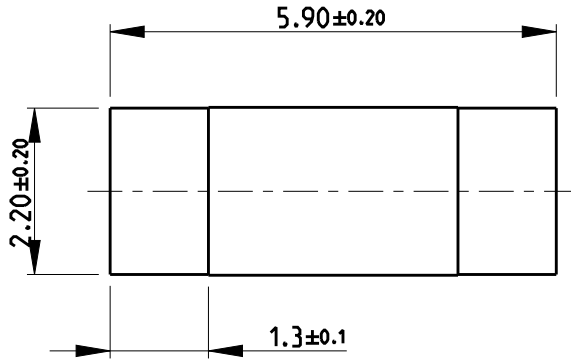

REVISIONS

P	LTR	DESCRIPTION	DATE	DWN	APVD
	A	INITIAL RELEASE	09APR2019	SR	AP

FOR FURTHER INFORMATION SEE DATA SHEET OF SMA-SERIES MELF RESISTORS

RoHS Compliant

© 2019 TE Connectivity. All Rights Reserved.

DIMENSIONS: mm		DWN SUPREETH R 09APR2019	MATERIAL -	FINISH -		
TOLERANCES UNLESS OTHERWISE SPECIFIED: 0 PLC ± 0.2 1 PLC ± 0.1 2 PLC $\pm$ 3 PLC $\pm$ 4 PLC $\pm$ ANGLES $\pm 5^\circ$		CHK A. PILE 09APR2019	TE Connectivity			
		APVD A. PILE 09APR2019				
		PRODUCT SPEC -	NAME MELF RESISTORS SMA-A0207 SERIES			
		APPLICATION SPEC -	SIZE A4	CAGE CODE 00779	DRAWING NO C-2176317	RESTRICTED TO -
		WEIGHT -	SCALE 10:1		SHEET 1 OF 1	REV A
		CUSTOMER DRAWING