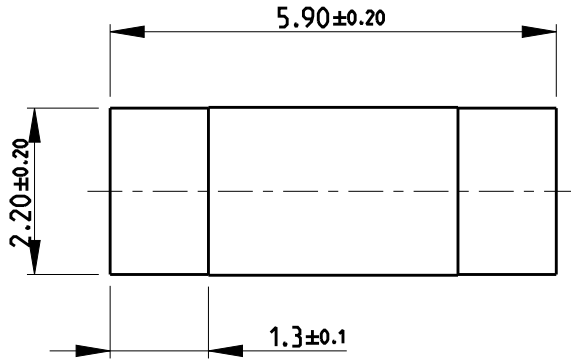

REVISIONS

P	LTR	DESCRIPTION	DATE	DWN	APVD
	A	INITIAL RELEASE	09APR2019	SR	AP

FOR FURTHER INFORMATION SEE DATA SHEET OF SMA-SERIES MELF RESISTORS