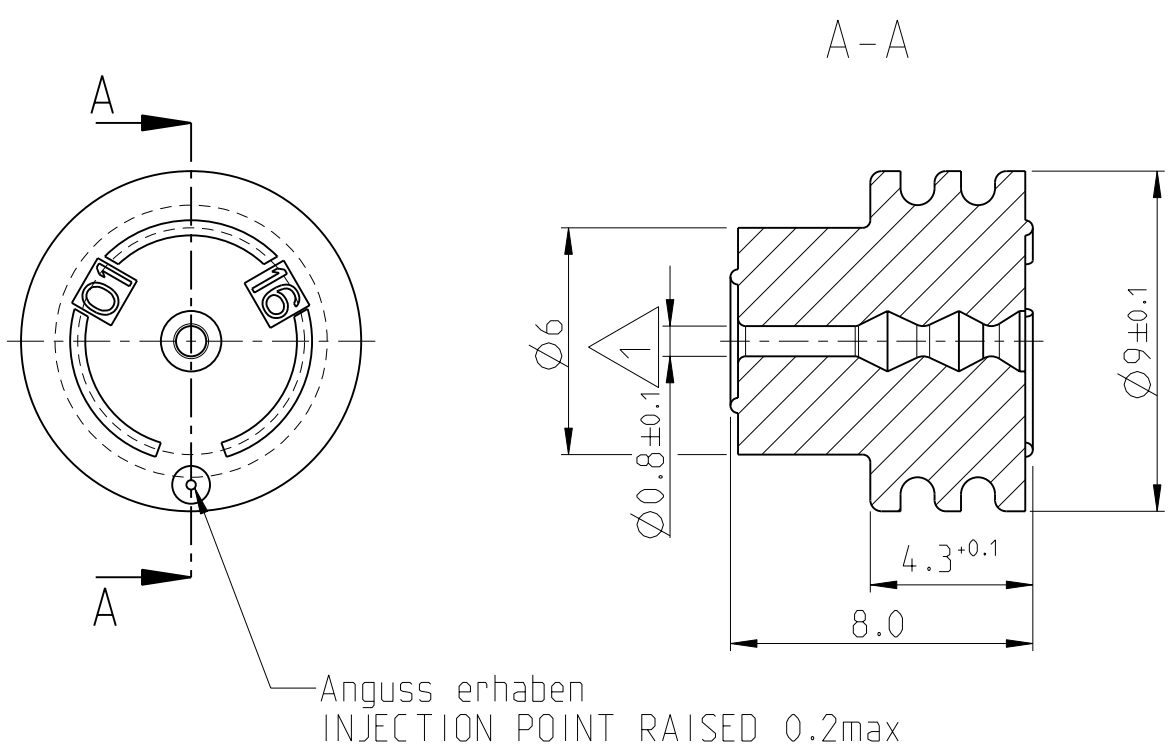

THIS DRAWING IS UNPUBLISHED. RELEASED FOR PUBLICATION 2011
 © COPYRIGHT 2011 ALL RIGHTS RESERVED.

LOC	DIST	REVISIONS					
		P	LTR	DESCRIPTION	DATE	DWN	APVD
A1	-		A1	NEW PRO/E DRAWING	31MAR2011	SH	-

Einzelleiterdichtung fuer Standard-Power-Timer,
 AMP MCP6.3/4.8K und 5.8mm Flachstecker
 SEALING FOR STANDARD-POWER-TIMER, AMP MCP6.3/4.8K
 AND 5.8mm TAB

1 Geeignet fuer Isolations \varnothing 1.4-2.0mm
 (FLK-Leitung 0.35mm², FLR-Leitung 0.5-1.0mm²)
 DEDICATED FOR INSULATION DIA 1.4-2.0mm
 (FLK-CABLE WIRE SIZE 0.35mm²
 FLR-CABLE WIRE SIZE 0.5-1.0mm²)

2177018-1	A	SINGLE WIRE SEAL Einzelleiterdichtung	YELLOW gelb	01
PART NO Teile-Nr.	REV	DESCRIPTION Bezeichnung	COLOUR Farbe	ITEM NO

THIS DRAWING IS A CONTROLLED DOCUMENT.		DWN SHREESHAIL,H 31MAR2011	 TE Connectivity	
DIMENSIONS: mm		CHK Schaefer, R. 07JUNE2011		
TOLERANCES UNLESS OTHERWISE SPECIFIED:		APVD -	NAME SINGLE WIRE SEAL,INSULATION DIA 1.4-2.0mm Einzeldrahtdichtung	
0 PLC	±0.2	PRODUCT SPEC -	SIZE A3	
1 PLC	±-	APPLICATION SPEC -	CAGE CODE 00779	DRAWING NO C=2177018
2 PLC	±-	WEIGHT 0.36 [g]	RESTRICTED TO -	
3 PLC	±-	CUSTOMER DRAWING	SCALE 5:1	SHEET 1 OF 1
4 PLC	±-		REV A1	
ANGLES	±2°			
MATERIAL MVQ,SILICON	FINISH -			