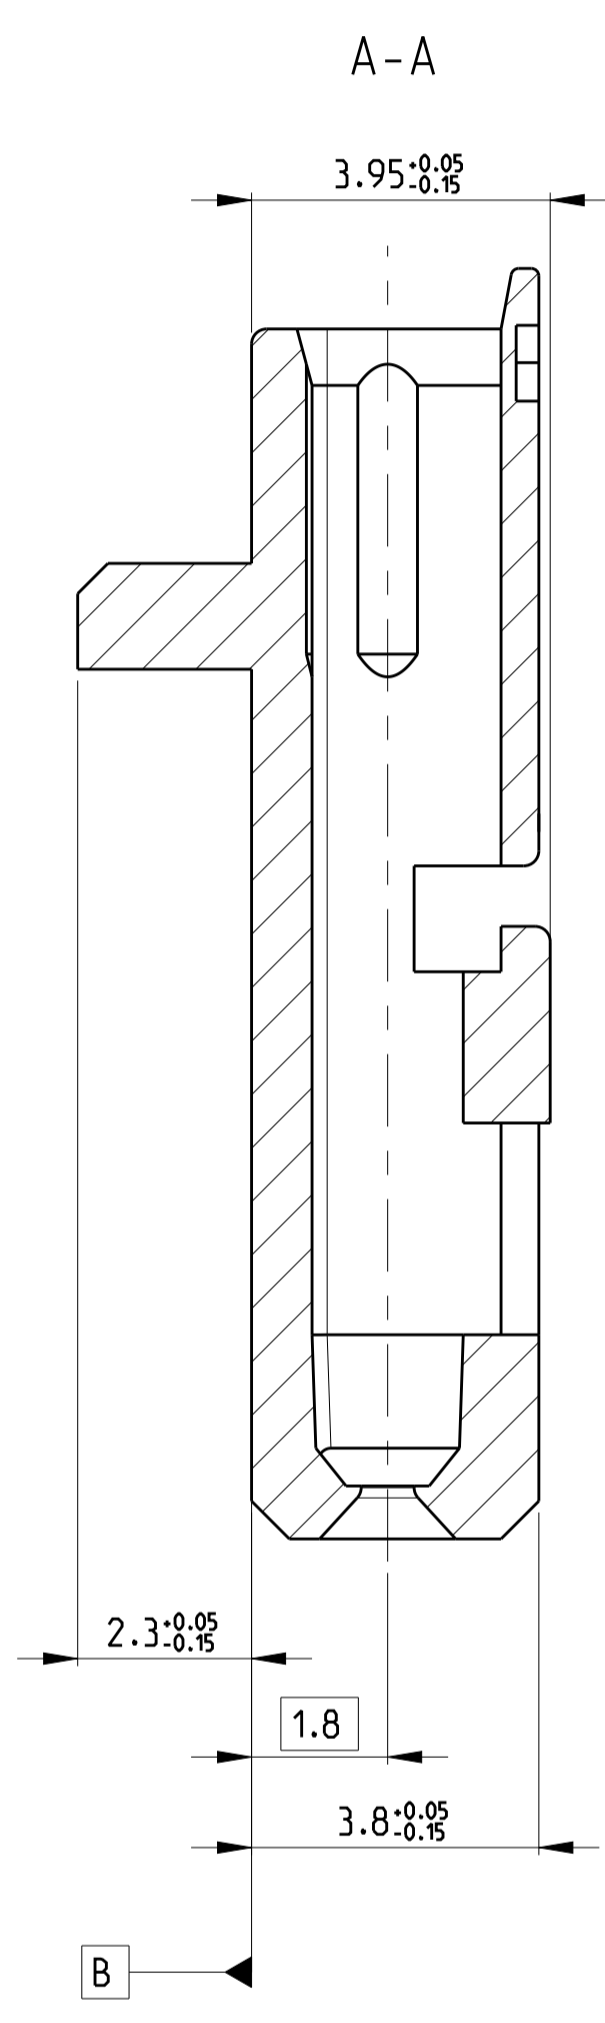

LOC	DIST	REVISIONS					
		P	LTR	DESCRIPTION	DATE	DWN	APVD
		2		PRELIMINARY ISSUE	18MAY2011	M.P.	M.G.
		3		REVISED	06DEC2011	M.P.	M.G.
		4		REVISED	11OCT2012	M.B.	M.B.
		5		REVISED	16OCT2012	M.B.	M.B.
		6		REVISED	2/11/2012	AW	AW
		A		RELEASED TO ECO 13-003094	2/27/2012	M.B.	M.B.

NOTES

- 1 CODING A AS SHOWN
- 2 SUPPLIER-MARK
- 3 MATERIAL IDENTIFICATION
- 4 DATE INSERT
- 5 MOLD CAVITY MARKING
- 6 CAVITY NUMBER
- 7 SUPPLIED FORM: LOOSE PIECE IN CORRUGATED SHIPPING BOX
- 8 CAVITIES SUITABLE FOR TE MQS CONTACTS LISTED ON DRAWING 929454. USUAL APPLICATION VERSION
- 9 SUITABLE SHIELD PN: 2177196
- 10 TE PART NUMBER
- 11 OPTIONAL CODE REV LEVEL

5:1

SOCKET HOUSING, 3POS., MQS	0.001	A	2177231-1	1	PBT-GF15	BLACK
DESCRIPTION	MASS [kg]	COD	TE ORDER-NO.	REV	MATERIAL	SURFACE/COLOUR

THIS DRAWING IS A CONTROLLED DOCUMENT.

DIMENSIONS:	TOLERANCES UNLESS OTHERWISE SPECIFIED:	DWN	M. POLIZZI	18MAY2011
mm	0 PLC ±.15	CHK	M. GURLINO	18MAY2011
	1 PLC ±.10	APVD	A. GENTA	18MAY2011
	2 PLC ±.10	NAME	SOCKET HOUSING, 3POS., MQS	
	3 PLC ±.10	PRODUCT SPEC	SOCKET HOUSING, 3POS., MQS	
	4 PLC ±.	APPLICATION SPEC	SIZE	CAGE CODE
	ANGLES		108-20320	DRAWING NO
	FINISH			RESTRICTED TO
MATERIAL	SEE TABLE	WEIGHT	SEE TABLE	A 1 00779
		Customer Drawing	SCALE	5:1

Customer Drawing SCALE 5:1 SHEET 1 OF 1 REV A

X-ON Electronics

Largest Supplier of Electrical and Electronic Components

Click to view similar products for [Automotive Connectors](#) category:

Click to view products by [TE Connectivity](#) manufacturer: