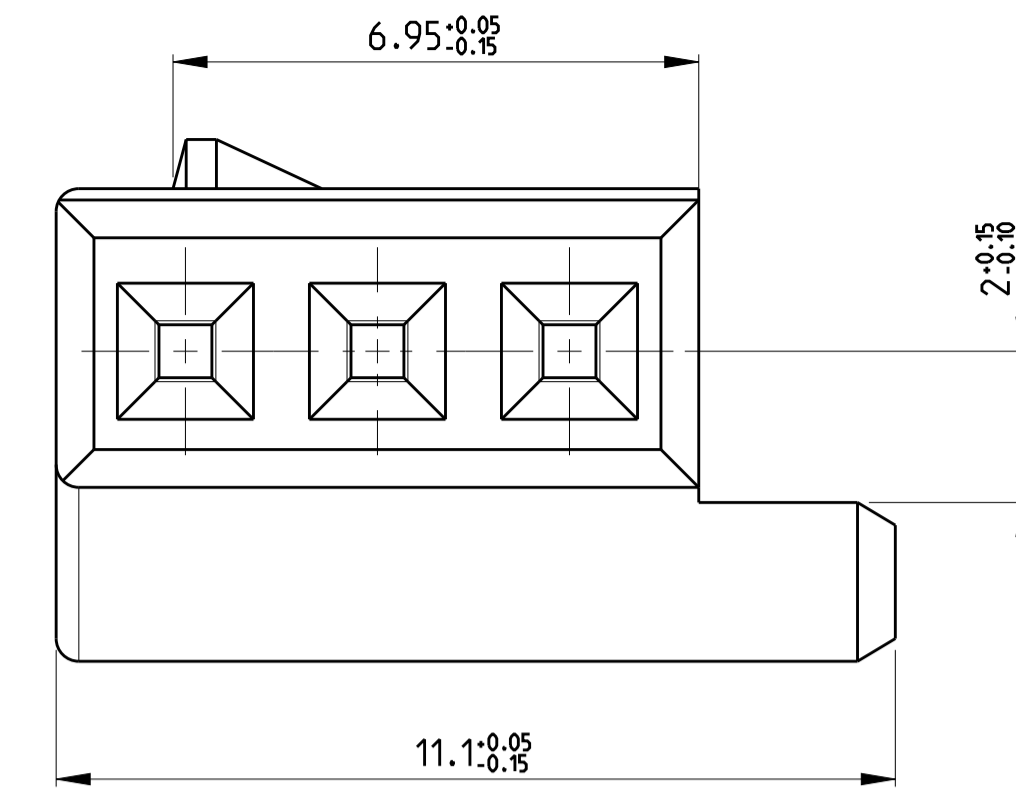

NOTES

- 1 CODING A AS SHOWN
- 2 SUPPLIER-MARK
- 3 MATERIAL IDENTIFICATION
- 4 DATE INSERT
- 5 MOLD CAVITY MARKING
- 6 CAVITY NUMBER
- 7 SUPPLIED FORM: LOOSE PIECE IN CORRUGATED SHIPPING BOX
- 8 CAVITIES SUITABLE FOR TE MQS CONTACTS LISTED ON DRAWING 929454. USUAL APPLICATION VERSION
- 9 SUITABLE SHIELD PN: 2177196
- 10 TE PART NUMBER
- 11 OPTIONAL CODE REV LEVEL

5:1

SOCKET HOUSING, 3POS., MQS	0.001	A	2177231-1	1	PBT-GF15	BLACK
DESCRIPTION	MASS [kg]	COD	TE ORDER-NO.	REV	MATERIAL	SURFACE/COLOUR

THIS DRAWING IS A CONTROLLED DOCUMENT.

DIMENSIONS:	TOLERANCES UNLESS OTHERWISE SPECIFIED:	DWN	M. POLIZZI	18MAY2011
mm	0 PLC ±.15	CHK	M. GURLINO	18MAY2011
	1 PLC ±.10	APVD	A. GENTA	18MAY2011
	2 PLC ±.10	NAME	SOCKET HOUSING, 3POS., MQS	
	3 PLC ±.10	PRODUCT SPEC	SOCKET HOUSING, 3POS., MQS	
	4 PLC ±.	APPLICATION SPEC	SIZE	CAGE CODE
	ANGLES		108-20320	DRAWING NO
	FINISH			RESTRICTED TO
MATERIAL	SEE TABLE	WEIGHT	SEE TABLE	A 1 00779
		Customer Drawing	SCALE	5:1