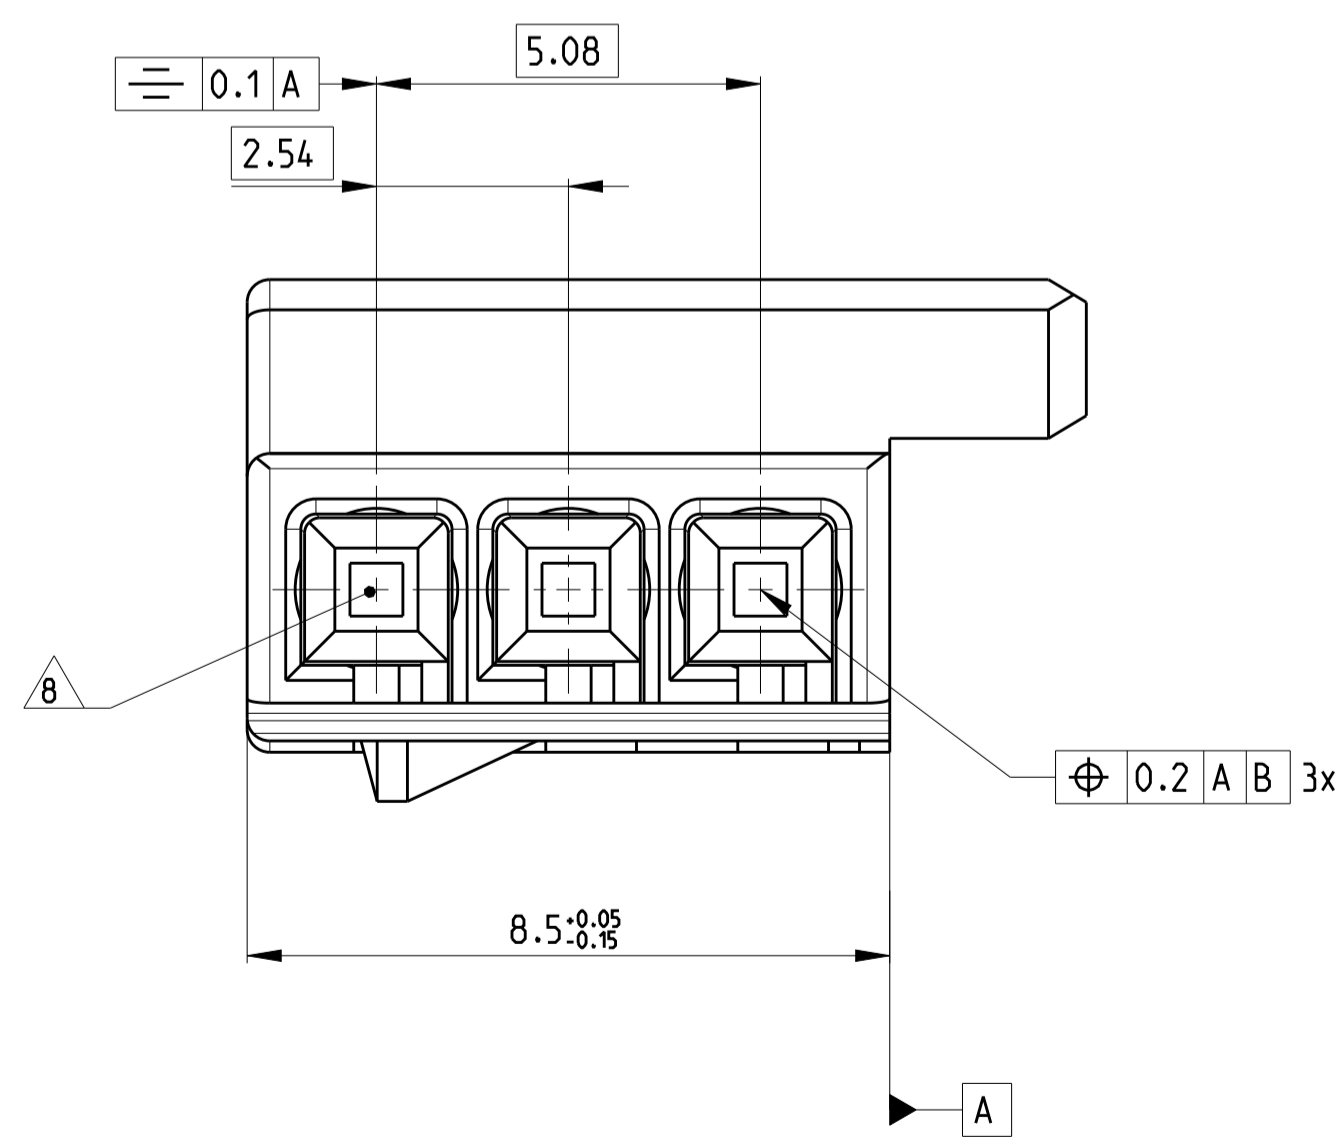

NOTES

- 1 CODING A AS SHOWN
- 2 SUPPLIER-MARK
- 3 MATERIAL IDENTIFICATION
- 4 DATE INSERT
- 5 MOLD CAVITY MARKING
- 6 CAVITY NUMBER
- 7 SUPPLIED FORM: LOOSE PIECE IN CORRUGATED SHIPPING BOX
- 8 CAVITIES SUITABLE FOR TE MQS CONTACTS LISTED ON DRAWING 929454. USUAL APPLICATION VERSION
- 9 SUITABLE SHIELD PN: 2177196
- 10 TE PART NUMBER
- 11 OPTIONAL CODE REV LEVEL

5:1

SOCKET HOUSING, 3POS., MQS	0.001	A	2177231-1	1	PBT-GF15	BLACK
DESCRIPTION	MASS [kg]	COD	TE ORDER-NO.	REV	MATERIAL	SURFACE/COLOUR

THIS DRAWING IS A CONTROLLED DOCUMENT.

DIMENSIONS:	TOLERANCES UNLESS OTHERWISE SPECIFIED:	DWN	M. POLIZZI	18MAY2011
mm	0 PLC ±.15	CHK	M. GURLINO	18MAY2011
	1 PLC ±.10	APVD	A. GENTA	18MAY2011
	2 PLC ±.10	NAME	SOCKET HOUSING, 3POS., MQS	
	3 PLC ±.10	PRODUCT SPEC	SOCKET HOUSING, 3POS., MQS	
	4 PLC ±.	APPLICATION SPEC	SIZE	CAGE CODE
	ANGLES		108-20320	DRAWING NO
	FINISH			RESTRICTED TO
MATERIAL	SEE TABLE	WEIGHT	SEE TABLE	A 1 00779
		Customer Drawing	SCALE	5:1