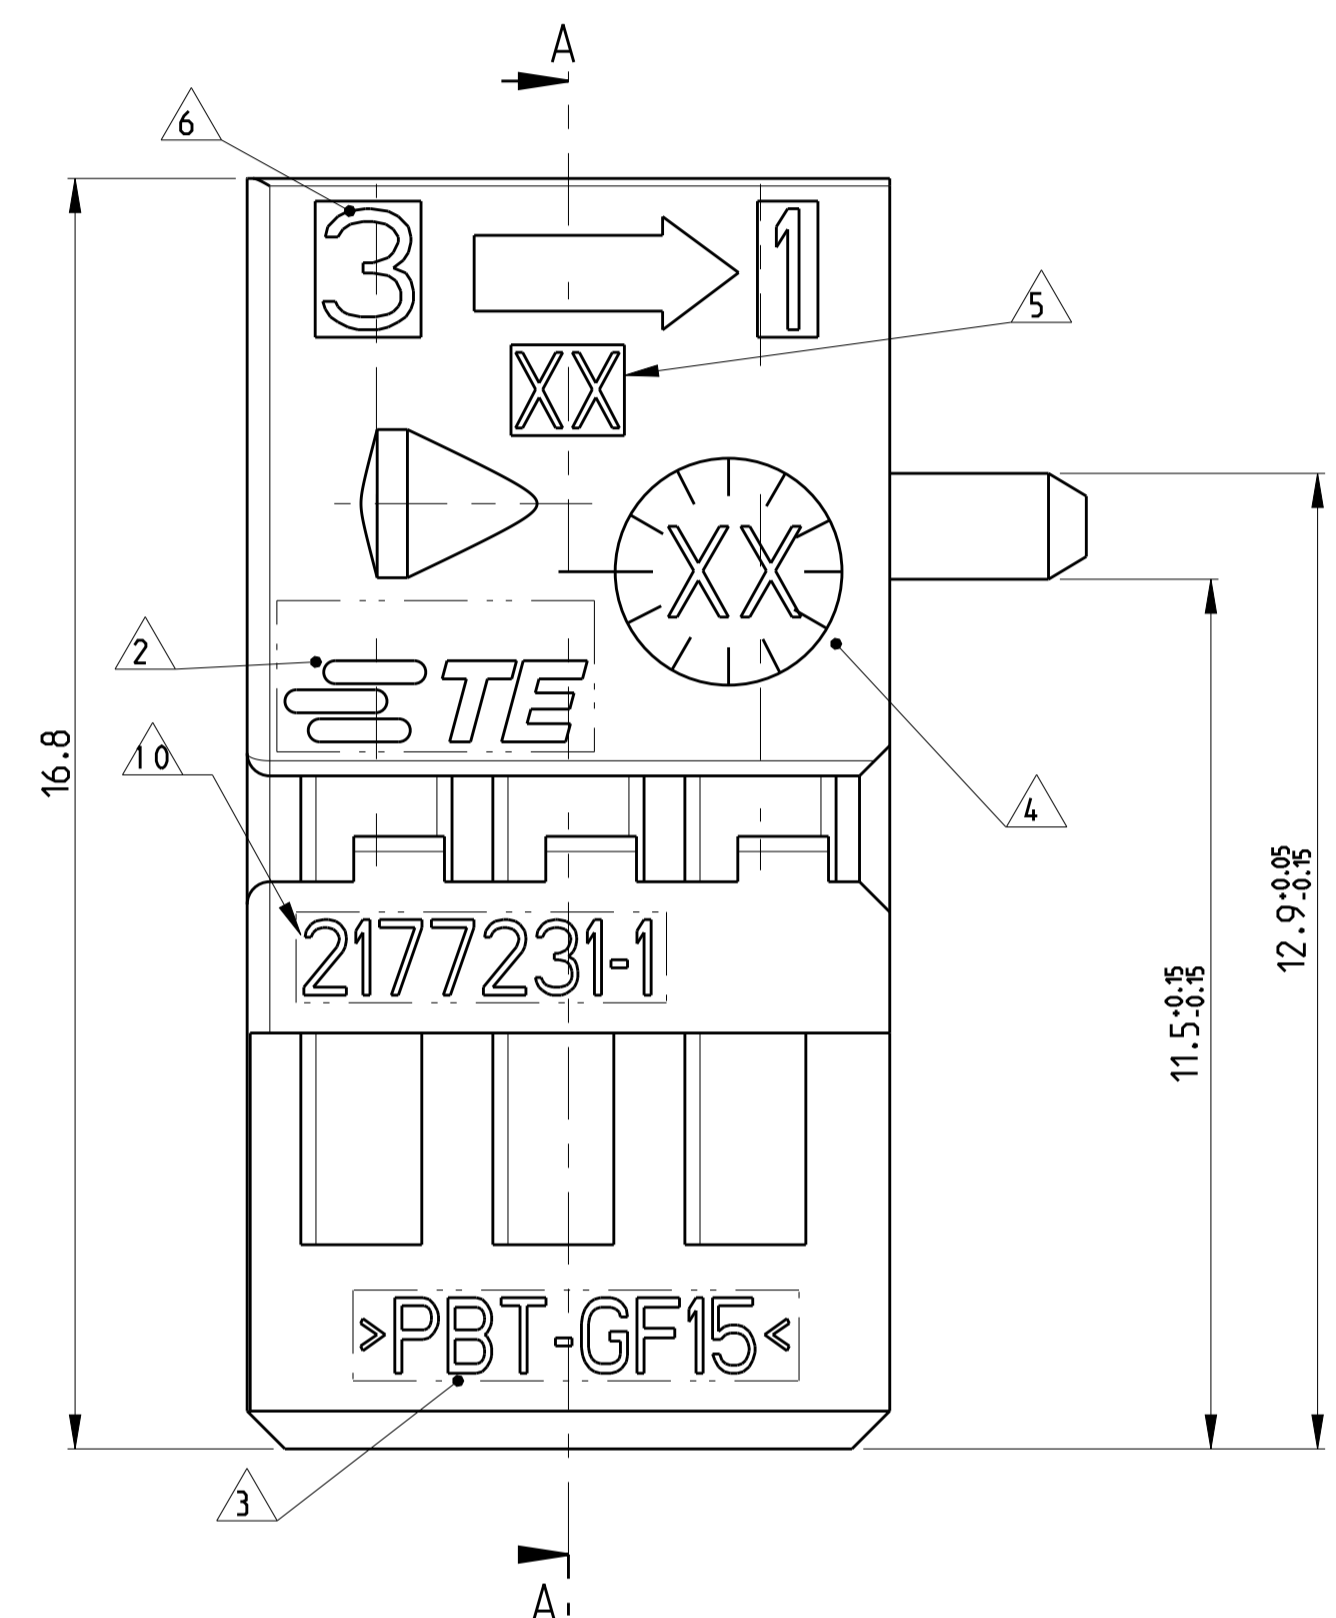

NOTES

- 1 CODING A AS SHOWN
- 2 SUPPLIER-MARK
- 3 MATERIAL IDENTIFICATION
- 4 DATE INSERT
- 5 MOLD CAVITY MARKING
- 6 CAVITY NUMBER
- 7 SUPPLIED FORM: LOOSE PIECE IN CORRUGATED SHIPPING BOX
- 8 CAVITIES SUITABLE FOR TE MQS CONTACTS LISTED ON DRAWING 929454. USUAL APPLICATION VERSION
- 9 SUITABLE SHIELD PN: 2177196
- 10 TE PART NUMBER
- 11 OPTIONAL CODE REV LEVEL

5:1

SOCKET HOUSING, 3POS., MQS	0.001	A	2177231-1	1	PBT-GF15	BLACK
DESCRIPTION	MASS [kg]	COD	TE ORDER-NO.	REV	MATERIAL	SURFACE/COLOUR

THIS DRAWING IS A CONTROLLED DOCUMENT.

DIMENSIONS:	TOLERANCES UNLESS OTHERWISE SPECIFIED:	DWN	M. POLIZZI	18MAY2011
mm	0 PLC ±.15	CHK	M. GURLINO	18MAY2011
	1 PLC ±.10	APVD	A. GENTA	18MAY2011
	2 PLC ±.10	NAME	SOCKET HOUSING, 3POS., MQS	
	3 PLC ±.10	PRODUCT SPEC	SOCKET HOUSING, 3POS., MQS	
	4 PLC ±.	APPLICATION SPEC	SIZE	CAGE CODE
	ANGLES		108-20320	DRAWING NO
	FINISH			RESTRICTED TO
MATERIAL	SEE TABLE	WEIGHT	SEE TABLE	A 1 00779
		Customer Drawing	SCALE	5:1

Customer Drawing SCALE 5:1 SHEET 1 OF 1 REV A

X-ON Electronics

Largest Supplier of Electrical and Electronic Components

Click to view similar products for [Automotive Connectors](#) category:

Click to view products by [TE Connectivity](#) manufacturer: