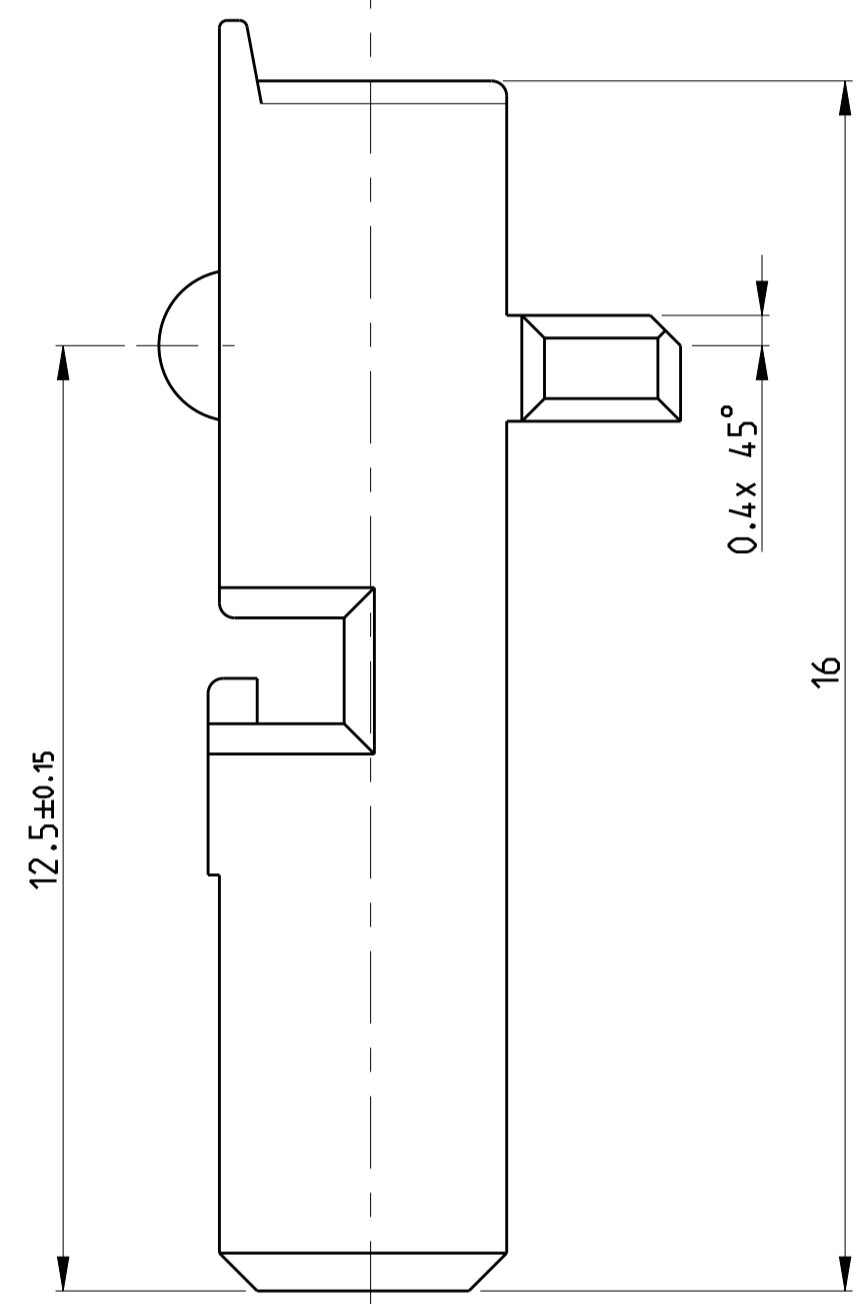

NOTES

- 1 CODING A AS SHOWN
- 2 SUPPLIER-MARK
- 3 MATERIAL IDENTIFICATION
- 4 DATE INSERT
- 5 MOLD CAVITY MARKING
- 6 CAVITY NUMBER
- 7 SUPPLIED FORM: LOOSE PIECE IN CORRUGATED SHIPPING BOX
- 8 CAVITIES SUITABLE FOR TE MQS CONTACTS LISTED ON DRAWING 929454. USUAL APPLICATION VERSION
- 9 SUITABLE SHIELD PN: 2177196
- 10 TE PART NUMBER
- 11 OPTIONAL CODE REV LEVEL

5:1

SOCKET HOUSING, 3POS., MQS	0.001	A	2177231-1	1	PBT-GF15	BLACK
DESCRIPTION	MASS [kg]	COD	TE ORDER-NO.	REV	MATERIAL	SURFACE/COLOUR

THIS DRAWING IS A CONTROLLED DOCUMENT.

DIMENSIONS:	TOLERANCES UNLESS OTHERWISE SPECIFIED:	DWN	M. POLIZZI	18MAY2011
mm	0 PLC ±.15	CHK	M. GURLINO	18MAY2011
	1 PLC ±.10	APVD	A. GENTA	18MAY2011
	2 PLC ±.10	NAME	SOCKET HOUSING, 3POS., MQS	
	3 PLC ±.10	PRODUCT SPEC	SOCKET HOUSING, 3POS., MQS	
	4 PLC ±.	APPLICATION SPEC	SIZE	CAGE CODE
	ANGLES		108-20320	DRAWING NO
	FINISH			RESTRICTED TO
MATERIAL	SEE TABLE	WEIGHT	SEE TABLE	A 1 00779
		Customer Drawing	SCALE	5:1