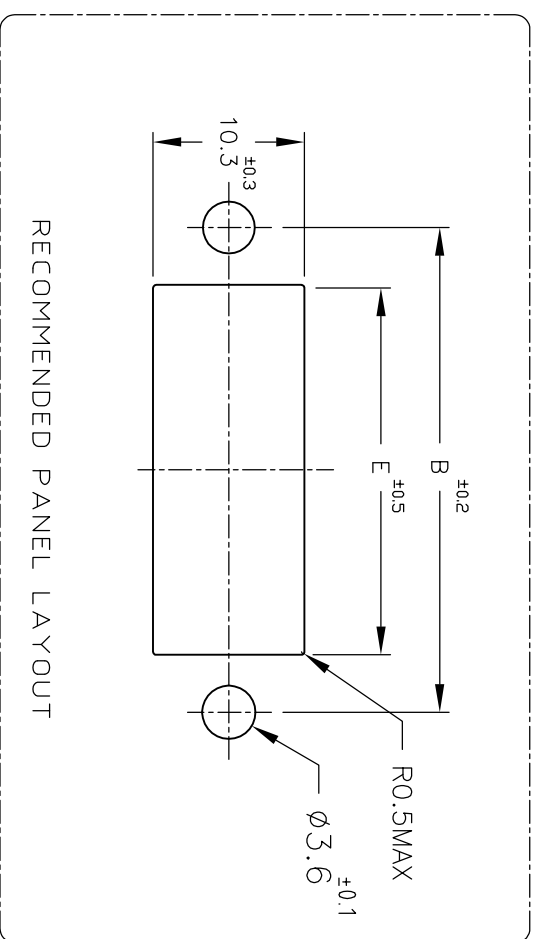

4

3

2

1

1,5-179553-4 2-179553-4 ONLY

NOTES

- 1 MATERIAL: GLASS FIELD THERMO PLASTIC, POLYESTER COLOR: BLACK
- 2 TO COAT ALL SURFACE OF HOUSING WITH TEFLON
- 3 PRODUCT SPEC: 108-5349
- 4 PANEL ATTACHMENT RECOMMENDATION M3 SCREW

OBSOLETE		4	4.6.99	38	29.24	22.24	30	8.4	2	3	X	5-179553-4
OBSOLETE		4	4.6.99	38	29.24	22.24	30	8.4	2	3	Y	2-179553-4
OBSOLETE		4	4.6.99	38	29.24	22.24	30	8.4	2	3	X	1-179553-4
OBSOLETE		3	4.1.91	33	24.16	17.16	25	8.4	2	2	Y	6-179553-3
OBSOLETE		3	4.1.91	33	24.16	17.16	25	8.4	2	2	X	5-179553-3
OBSOLETE		3	4.1.91	33	24.16	17.16	25	8.4	2	2	Y	2-179553-3
OBSOLETE		3	4.1.91	33	24.16	17.16	25	8.4	2	2	X	1-179553-3
OBSOLETE		2	3.6.83	28	19.08	12.08	20	8.4	2	1	X	5-179553-2
OBSOLETE		2	3.6.83	28	19.08	12.08	20	8.4	2	1	Y	2-179553-2
OBSOLETE		2	3.6.83	28	19.08	12.08	20	8.4	2	1	X	1-179553-2

FINISH KEYING PATTERN POS. DIMENSION

A B C D E F G N KEY PART NUMBER

STE TE Connectivity

WIRE TO WIRE TAB HSG FOR DYNAMIC D-3200S PANEL MOUNT TYPE

(WIRE RANGE)		(INSULATION-DIA)		(NAME)	
- mm² (AWG -)		- mm		WIRE TO WIRE TAB HSG FOR DYNAMIC D-3200S PANEL MOUNT TYPE	
SEE NOTES		SEE NOTES		GENERAL TOLERANCE	
DR. N. Matsubara		DR. N. Matsubara		±0.1	
31 JAN 94		31 JAN 94		±0.2	
16 JUN 91		1 FEB 94		±0.25	
T.T.M		S. MATABE		±0.3	
T.T.M		S. MATABE		ANGLE: ±3°	
24 APR 92		1 FEB 94		SIZE LOC (NO.)	
H.U.N.Y		S. MATABE		A3 J	
REVISED		1 FEB 94		(SCALE)	
REVIS PER ECR-11-012413		S. MATABE		2/1	
G		S. MATABE		REV. H	
(REVISION RECORD)		S. MATABE		SHEET 1 OF 1	
LTR		S. MATABE			