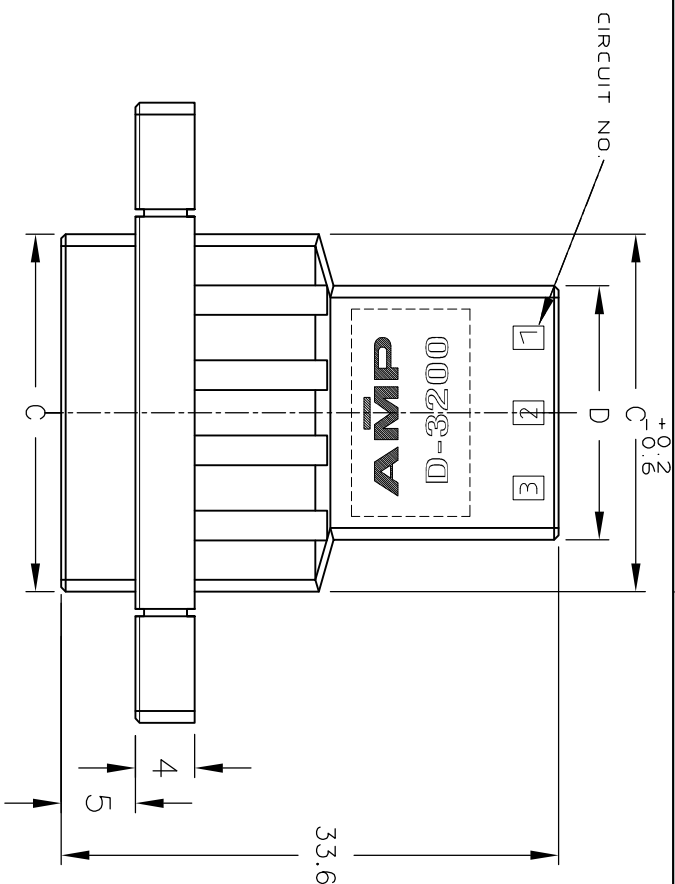

4

3

2

1

1,5-179553-4 2-179553-4 ONLY

NOTES

- 1 MATERIAL: GLASS FIELD THERMO PLASTIC, POLYESTER COLOR: BLACK
- 2 TO COAT ALL SURFACE OF HOUSING WITH TEFLON
- 3 PRODUCT SPEC: 108-5349
- 4 PANEL ATTACHMENT RECOMMENDATION M3 SCREW

OBSOLETE		4	4.6.99	38	29.24	22.24	30	8.4	2	3	X	5-179553-4
OBSOLETE		4	4.6.99	38	29.24	22.24	30	8.4	2	3	Y	2-179553-4
OBSOLETE		4	4.6.99	38	29.24	22.24	30	8.4	2	3	X	1-179553-4
OBSOLETE		3	4.1.91	33	24.16	17.16	25	8.4	2	2	Y	6-179553-3
OBSOLETE		3	4.1.91	33	24.16	17.16	25	8.4	2	2	X	5-179553-3
OBSOLETE		3	4.1.91	33	24.16	17.16	25	8.4	2	2	Y	2-179553-3
OBSOLETE		3	4.1.91	33	24.16	17.16	25	8.4	2	2	X	1-179553-3
OBSOLETE		2	3.6.83	28	19.08	12.08	20	8.4	2	1	X	5-179553-2
OBSOLETE		2	3.6.83	28	19.08	12.08	20	8.4	2	1	Y	2-179553-2
OBSOLETE		2	3.6.83	28	19.08	12.08	20	8.4	2	1	X	1-179553-2

FINISH KEYING PATTERN POS. DIMENSION

A B C D E F G N KEY PART NUMBER

STE TE Connectivity

WIRE TO WIRE TAB HSG FOR DYNAMIC D-3200S PANEL MOUNT TYPE

(WIRE RANGE)		(INSULATION-DIA)		(NAME)	
- mm² (AWG -)		- mm		WIRE TO WIRE TAB HSG FOR DYNAMIC D-3200S PANEL MOUNT TYPE	
SEE NOTES		SEE NOTES		GENERAL TOLERANCE	
DR. N. Matsubara		DR. N. Matsubara		±0.1	
31 JAN 94		31 JAN 94		±0.2	
16 JUN 91		1 FEB 94		±0.25	
T.T.M		S. MATABE		±0.3	
T.T.M		S. MATABE		ANGLE: ±3°	
24 APR 92		1 FEB 94		SIZE LOC (NO.)	
H.U.N.Y		S. MATABE		A3 J	
REVISED		1 FEB 94		(SCALE)	
REVIS PER ECR-11-012413		S. MATABE		2/1	
G		S. MATABE		REV. H	
(REVISION RECORD)		S. MATABE		SHEET 1 OF 1	
LTR		S. MATABE			