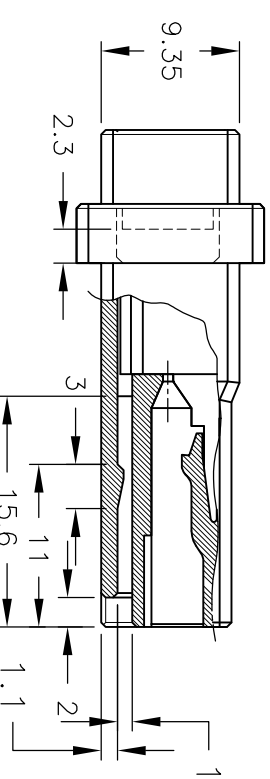

4

3

2

1

1,5-179553-4 2-179553-4 ONLY

NOTES

- 1 MATERIAL: GLASS FIELD THERMO PLASTIC, POLYESTER COLOR: BLACK
- 2 TO COAT ALL SURFACE OF HOUSING WITH TEFLON
- 3 PRODUCT SPEC: 108-5349
- 4 PANEL ATTACHMENT RECOMMENDATION M3 SCREW

OBSOLETE		4	4.6.99	38	29.24	22.24	30	8.4	2	3	X	5-179553-4
OBSOLETE		4	4.6.99	38	29.24	22.24	30	8.4	2	3	Y	2-179553-4
OBSOLETE		4	4.6.99	38	29.24	22.24	30	8.4	2	3	X	1-179553-4
OBSOLETE		3	4.1.91	33	24.16	17.16	25	8.4	2	2	Y	6-179553-3
OBSOLETE		3	4.1.91	33	24.16	17.16	25	8.4	2	2	X	5-179553-3
OBSOLETE		3	4.1.91	33	24.16	17.16	25	8.4	2	2	Y	2-179553-3
OBSOLETE		3	4.1.91	33	24.16	17.16	25	8.4	2	2	X	1-179553-3
OBSOLETE		2	3.6.83	28	19.08	12.08	20	8.4	2	1	X	5-179553-2
OBSOLETE		2	3.6.83	28	19.08	12.08	20	8.4	2	1	Y	2-179553-2
OBSOLETE		2	3.6.83	28	19.08	12.08	20	8.4	2	1	X	1-179553-2

FINISH KEYING PATTERN POS. DIMENSION

A B C D E F G N KEY PART NUMBER

STE TE Connectivity

WIRE TO WIRE TAB HSG FOR DYNAMIC D-3200S PANEL MOUNT TYPE

(WIRE RANGE)		(INSULATION-DIA)		(NAME)	
- mm² (AWG -)		- mm		WIRE TO WIRE TAB HSG FOR DYNAMIC D-3200S PANEL MOUNT TYPE	
SEE NOTES		SEE NOTES		GENERAL TOLERANCE	
DR. N. Matsubara		DR. N. Matsubara		±0.1	
31 JAN 94		31 JAN 94		±0.2	
16 JUN 91		1 FEB 94		±0.25	
T.T.M		S. MATABE		±0.3	
T.T.M		S. MATABE		ANGLE: ±3°	
24 APR 92		1 FEB 94		SIZE LOC (NO.)	
H.U.N.Y		S. MATABE		A3 J	
REVISED		1 FEB 94		(SCALE)	
REVIS PER ECR-11-012413		S. MATABE		2/1	
G		S. MATABE		REV. H	
(REVISION RECORD)		S. MATABE		SHEET 1 OF 1	
LTR		S. MATABE			