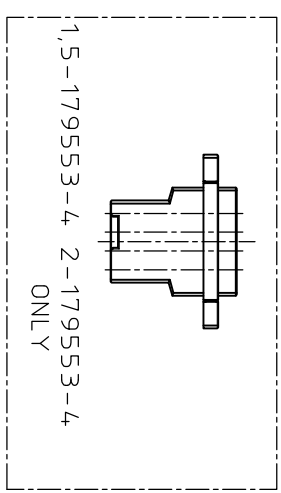

4

3

2

1

1,5-179553-4 2-179553-4 ONLY

NOTES

- 1 MATERIAL: GLASS FIELD THERMO PLASTIC, POLYESTER COLOR: BLACK
- 2 TO COAT ALL SURFACE OF HOUSING WITH TEFLON
- 3 PRODUCT SPEC: 108-5349
- 4 PANEL ATTACHMENT RECOMMENDATION M3 SCREW

OBSOLETE		4	4.6.99	38	29.24	22.24	30	8.4	2	3	X	5-179553-4
OBSOLETE		4	4.6.99	38	29.24	22.24	30	8.4	2	3	Y	2-179553-4
OBSOLETE		4	4.6.99	38	29.24	22.24	30	8.4	2	3	X	1-179553-4
OBSOLETE		3	4.1.91	33	24.16	17.16	25	8.4	2	2	Y	6-179553-3
OBSOLETE		3	4.1.91	33	24.16	17.16	25	8.4	2	2	X	5-179553-3
OBSOLETE		3	4.1.91	33	24.16	17.16	25	8.4	2	2	Y	2-179553-3
OBSOLETE		3	4.1.91	33	24.16	17.16	25	8.4	2	2	X	1-179553-3
OBSOLETE		2	3.6.83	28	19.08	12.08	20	8.4	2	1	X	5-179553-2
OBSOLETE		2	3.6.83	28	19.08	12.08	20	8.4	2	1	Y	2-179553-2
OBSOLETE		2	3.6.83	28	19.08	12.08	20	8.4	2	1	X	1-179553-2

FINISH KEYING PATTERN POS. DIMENSION

A B C D E F G N KEY PART NUMBER

STE TE Connectivity

WIRE TO WIRE TAB HSG FOR DYNAMIC D-3200S PANEL MOUNT TYPE

(WIRE RANGE)		(INSULATION-DIA)		(NAME)	
- mm² (AWG -)		- mm		WIRE TO WIRE TAB HSG FOR DYNAMIC D-3200S PANEL MOUNT TYPE	
SEE NOTES		SEE NOTES		GENERAL TOLERANCE	
DR. N. Matsubara		DR. N. Matsubara		±0.1	
31 JAN 94		31 JAN 94		±0.2	
16 JUN 91		1 FEB 94		±0.25	
T.T.M		S. MATABE		±0.3	
T.T.M		S. MATABE		ANGLE: ±3°	
24 APR 92		1 FEB 94		SIZE LOC (NO.)	
H.U.N.Y		S. MATABE		A3 J	
REVISED		1 FEB 94		(SCALE)	
REVIS PER ECR-11-012413		S. MATABE		2/1	
G		S. MATABE		REV. H	
(REVISION RECORD)		S. MATABE		SHEET 1 OF 1	
LTR		S. MATABE			