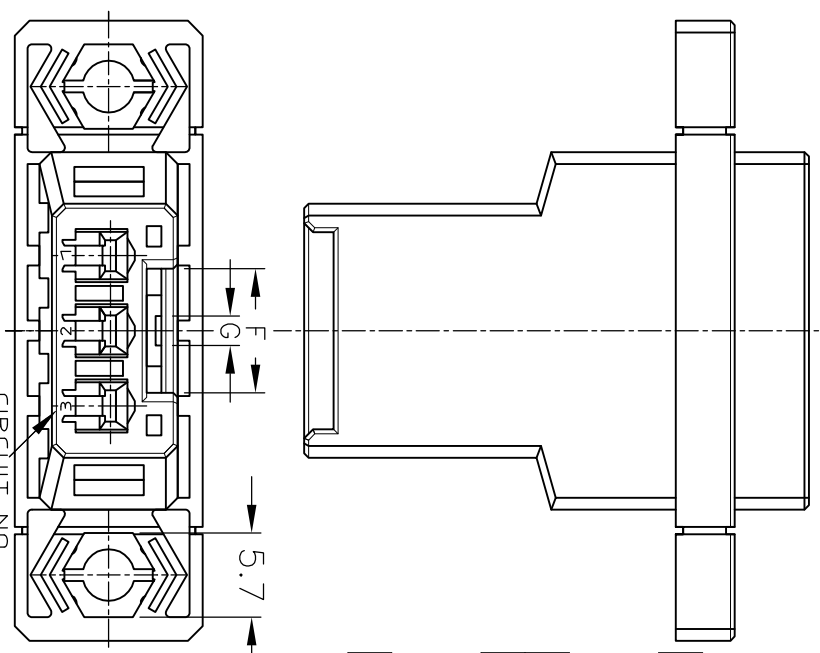

4

3

2

1

1,5-179553-4 2-179553-4 ONLY

NOTES

- 1 MATERIAL: GLASS FIELD THERMO PLASTIC, POLYESTER COLOR: BLACK
- 2 TO COAT ALL SURFACE OF HOUSING WITH TEFLON
- 3 PRODUCT SPEC: 108-5349
- 4 PANEL ATTACHMENT RECOMMENDATION M3 SCREW

OBSOLETE		4	4.6.99	38	29.24	22.24	30	8.4	2	3	X	5-179553-4
OBSOLETE		4	4.6.99	38	29.24	22.24	30	8.4	2	3	Y	2-179553-4
OBSOLETE		4	4.6.99	38	29.24	22.24	30	8.4	2	3	X	1-179553-4
OBSOLETE		3	4.1.91	33	24.16	17.16	25	8.4	2	2	Y	6-179553-3
OBSOLETE		3	4.1.91	33	24.16	17.16	25	8.4	2	2	X	5-179553-3
OBSOLETE		3	4.1.91	33	24.16	17.16	25	8.4	2	2	Y	2-179553-3
OBSOLETE		3	4.1.91	33	24.16	17.16	25	8.4	2	2	X	1-179553-3
OBSOLETE		2	3.6.83	28	19.08	12.08	20	8.4	2	1	X	5-179553-2
OBSOLETE		2	3.6.83	28	19.08	12.08	20	8.4	2	1	Y	2-179553-2
OBSOLETE		2	3.6.83	28	19.08	12.08	20	8.4	2	1	X	1-179553-2

FINISH KEYING PATTERN POS. DIMENSION

A B C D E F G N KEY PART NUMBER

STE TE Connectivity

WIRE TO WIRE TAB HSG FOR DYNAMIC D-3200S PANEL MOUNT TYPE

(WIRE RANGE)		(INSULATION-DIA)		(NAME)	
- mm² (AWG -)		- mm		WIRE TO WIRE TAB HSG FOR DYNAMIC D-3200S PANEL MOUNT TYPE	
SEE NOTES		SEE NOTES		GENERAL TOLERANCE	
DR. N. Matsubara		DR. N. Matsubara		±0.1	
31 JAN 94		31 JAN 94		±0.2	
16 JUN 91		1 FEB 94		±0.25	
T.T.M		S. MATABE		±0.3	
T.T.M		S. MATABE		ANGLE: ±3°	
24 APR 92		1 FEB 94		SIZE LOC (NO.)	
H.U.N.Y		S. MATABE		A3 J	
REVISED		1 FEB 94		(SCALE)	
REVIS PER ECR-11-012413		S. MATABE		2/1	
G		S. MATABE		REV. H	
(REVISION RECORD)		S. MATABE		SHEET 1 OF 1	
LTR		S. MATABE			