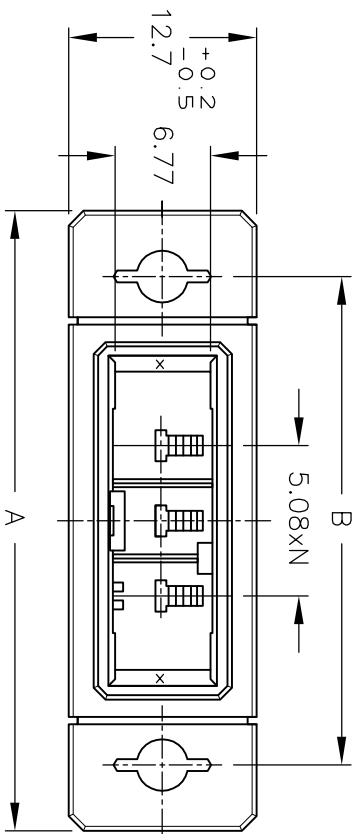

4

3

2

1

1,5-179553-4 2-179553-4 ONLY

NOTES

- 1 MATERIAL: GLASS FIELD THERMO PLASTIC, POLYESTER COLOR: BLACK
- 2 TO COAT ALL SURFACE OF HOUSING WITH TEFLON
- 3 PRODUCT SPEC: 108-5349
- 4 PANEL ATTACHMENT RECOMMENDATION M3 SCREW

OBSOLETE		4	4.6.99	38	29.24	22.24	30	8.4	2	3	X	5-179553-4
OBSOLETE		4	4.6.99	38	29.24	22.24	30	8.4	2	3	Y	2-179553-4
OBSOLETE		4	4.6.99	38	29.24	22.24	30	8.4	2	3	X	1-179553-4
OBSOLETE		3	4.1.91	33	24.16	17.16	25	8.4	2	2	Y	6-179553-3
OBSOLETE		3	4.1.91	33	24.16	17.16	25	8.4	2	2	X	5-179553-3
OBSOLETE		3	4.1.91	33	24.16	17.16	25	8.4	2	2	Y	2-179553-3
OBSOLETE		3	4.1.91	33	24.16	17.16	25	8.4	2	2	X	1-179553-3
OBSOLETE		2	3.6.83	28	19.08	12.08	20	8.4	2	1	X	5-179553-2
OBSOLETE		2	3.6.83	28	19.08	12.08	20	8.4	2	1	Y	2-179553-2
OBSOLETE		2	3.6.83	28	19.08	12.08	20	8.4	2	1	X	1-179553-2

FINISH KEYING PATTERN POS. DIMENSION

A B C D E F G N KEY PART NUMBER

STE TE Connectivity

WIRE TO WIRE TAB HSG FOR DYNAMIC D-3200S PANEL MOUNT TYPE

(WIRE RANGE)		(INSULATION-DIA)		(NAME)	
- mm² (AWG -)		- mm		WIRE TO WIRE TAB HSG FOR DYNAMIC D-3200S PANEL MOUNT TYPE	
SEE NOTES		SEE NOTES		GENERAL TOLERANCE	
DR. N. Matsubara		DR. N. Matsubara		±0.1	
31 JAN 94		31 JAN 94		±0.2	
16 JUN 91		1 FEB 94		±0.25	
T.T.M		S. MATABE		±0.3	
T.T.M		S. MATABE		ANGLE: ±3°	
24 APR 92		1 FEB 94		SIZE LOC (NO.)	
H.U.N.Y		S. MATABE		A3 J	
REVISED		1 FEB 94		(SCALE)	
REVIS PER ECR-11-012413		S. MATABE		2/1	
G		S. MATABE		REV. H	
(REVISION RECORD)		S. MATABE		SHEET 1 OF 1	
LTR		S. MATABE			