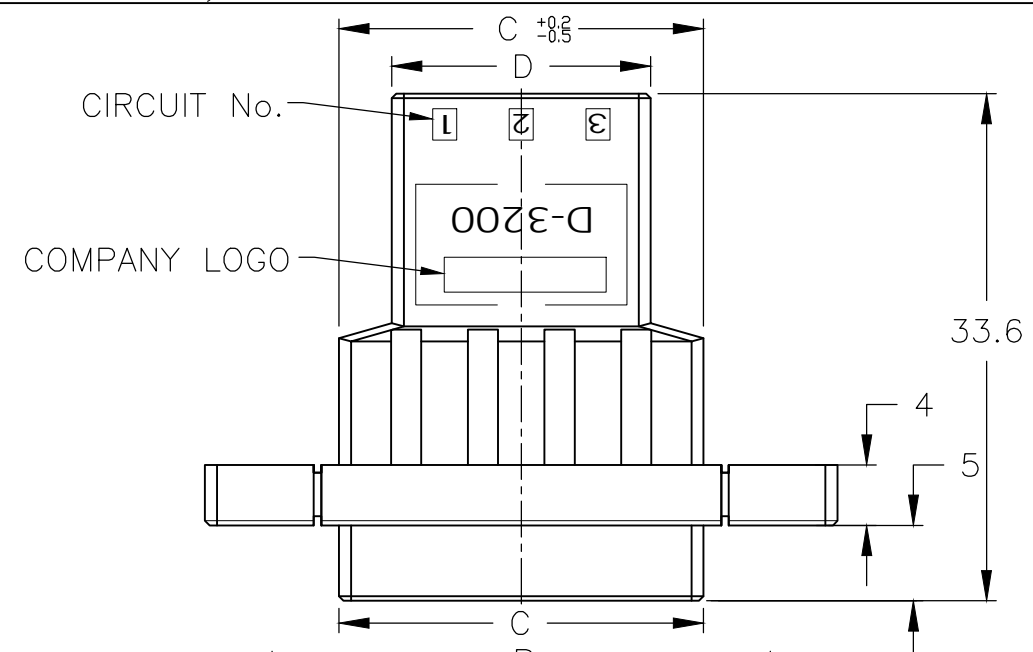

THIS DRAWING IS UNPUBLISHED. RELEASED FOR PUBLICATION
© COPYRIGHT 1994 By - ALL RIGHTS RESERVED.

LOC	DIST	REVISIONS					
J	-	P	LTR	DESCRIPTION	DATE	DWN	APVD
		F	REVISED		16MAR2020	RI	EI

	XX	1-179555-8
	XY	3-179555-6
	YY	2-179555-6
	XX	1-179555-6
	ZZ	4-179555-3
	XY	3-179555-3
	YY	2-179555-3
	XX	1-179555-3
キーイングパターン KEYING PATTERN	キー KEY	型番 PART NUMBER

- 1 MATERIAL: GLASS FILLED THERMO PLASTIC, POLYESTER
  COLOR: BLACK
- 2 PANEL ATTACHMENT RECOMMENDATION M3 SCREW
- 1 材料: ガラス入り熱可塑性ポリエステル樹脂 色: 黒
- 2 パネル取り付け推奨ネジ M3

20	78.23	70	59.72	52.72	61	18.4	4.3	45.72	9	1-179555-8
12	57.91	49	39.40	32.40	41	18.4	4.3	25.40	5	3-179555-6
12	57.91	49	39.40	32.40	41	18.4	4.3	25.40	5	2-179555-6
12	57.91	49	39.40	32.40	41	18.4	4.3	25.40	5	1-179555-6
6	41.91	33	24.16	17.00	25	8.4	2	10.16	2	4-179555-3
6	41.91	33	24.16	17.16	25	8.4	2	10.16	2	3-179555-3
6	41.91	33	24.16	17.16	25	8.4	2	10.16	2	2-179555-3
6	41.91	33	24.16	17.16	25	8.4	2	10.16	2	1-179555-3
型番 POS.	A	B	C	D	E	F	G	H	N	型番 PART NUMBER

THIS DRAWING IS A CONTROLLED DOCUMENT.

DWN N.MATSUBARA 31JAN1994
CHK S.MANABE 1FEB1994
APVD S.MANABE 1FEB1994

TE Connectivity

NAME パネルマウントタイプ タブハウジング ダイナミック3200シリーズ
WIRE TO WIRE TAB HSG FOR DYNAMIC D-3200M
PANEL MOUNT TYPE

PRODUCT SPEC 108-5349
APPLICATION SPEC 114-5148

SIZE A3 CAGE CODE 00779 DRAWING NO C-179555 RESTRICTED TO -

WEIGHT -

CUSTOMER DRAWING SCALE 2:1 SHEET 1 of 1 REV F

DIMENSIONS: mm TOLERANCES UNLESS OTHERWISE SPECIFIED:
0-PLC 10 ± 0.2
1-PLC 10<, 30 ± 0.25
2-PLC 30< ± 0.3
3-PLC ±
4-PLC ±
ANGLES ± 3°

MATERIAL 1 FINISH