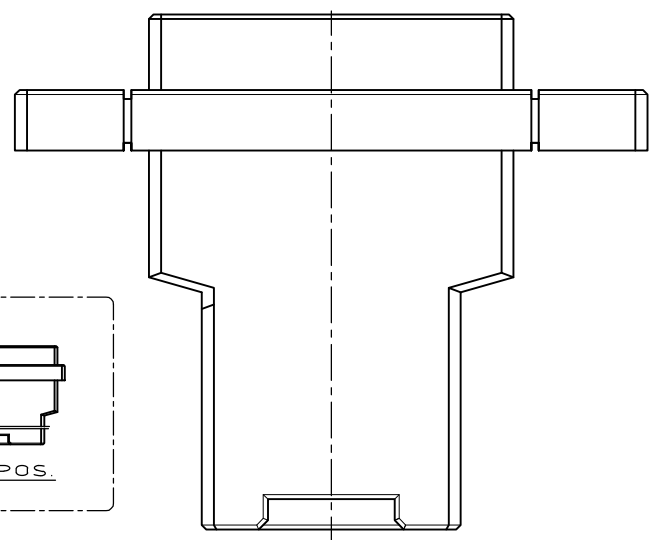

THIS DRAWING IS UNPUBLISHED. RELEASED FOR PUBLICATION
© COPYRIGHT 1994 By - ALL RIGHTS RESERVED.

LOC	DIST	REVISIONS					
J	-	P	LTR	DESCRIPTION	DATE	DWN	APVD
		F	REVISED		16MAR2020	RI	EI

	XX	1-179555-8
	XY	3-179555-6
	YY	2-179555-6
	XX	1-179555-6
	ZZ	4-179555-3
	XY	3-179555-3
	YY	2-179555-3
	XX	1-179555-3
キーイングパターン KEYING PATTERN	キー KEY	型番 PART NUMBER

- 1 MATERIAL: GLASS FILLED THERMO PLASTIC, POLYESTER
  COLOR: BLACK
- 2 PANEL ATTACHMENT RECOMMENDATION M3 SCREW
- 1 材料: ガラス入り熱可塑性ポリエステル樹脂 色: 黒
- 2 パネル取り付け推奨ネジ M3

20	78.23	70	59.72	52.72	61	18.4	4.3	45.72	9	1-179555-8
12	57.91	49	39.40	32.40	41	18.4	4.3	25.40	5	3-179555-6
12	57.91	49	39.40	32.40	41	18.4	4.3	25.40	5	2-179555-6
12	57.91	49	39.40	32.40	41	18.4	4.3	25.40	5	1-179555-6
6	41.91	33	24.16	17.00	25	8.4	2	10.16	2	4-179555-3
6	41.91	33	24.16	17.16	25	8.4	2	10.16	2	3-179555-3
6	41.91	33	24.16	17.16	25	8.4	2	10.16	2	2-179555-3
6	41.91	33	24.16	17.16	25	8.4	2	10.16	2	1-179555-3
型番 POS.	A	B	C	D	E	F	G	H	N	型番 PART NUMBER

THIS DRAWING IS A CONTROLLED DOCUMENT.

DWN N.MATSUBARA 31JAN1994
CHK S.MANABE 1FEB1994
APVD S.MANABE 1FEB1994

TE Connectivity

NAME パネルマウントタイプ タブハウジング ダイナミック3200シリーズ
WIRE TO WIRE TAB HSG FOR DYNAMIC D-3200M
PANEL MOUNT TYPE

PRODUCT SPEC 108-5349
APPLICATION SPEC 114-5148

SIZE A3 CAGE CODE 00779 DRAWING NO C-179555 RESTRICTED TO -

WEIGHT -

CUSTOMER DRAWING SCALE 2:1 SHEET 1 of 1 REV F

DIMENSIONS: mm TOLERANCES UNLESS OTHERWISE SPECIFIED:
0-PLC 10 ± 0.2
1-PLC 10<, 30 ± 0.25
2-PLC 30< ± 0.3
3-PLC ±
4-PLC ±
ANGLES ± 3°

MATERIAL 1 FINISH