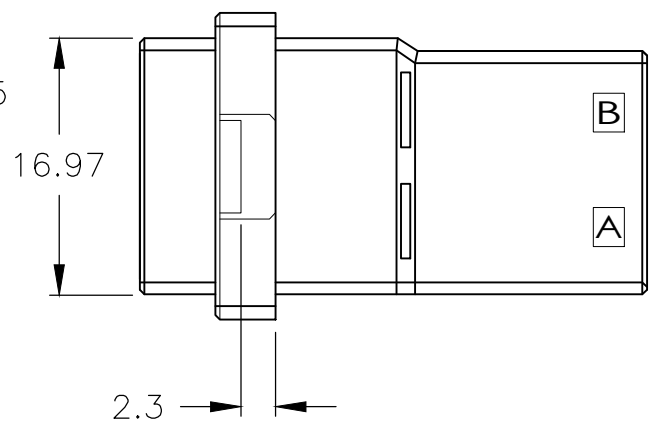

THIS DRAWING IS UNPUBLISHED. RELEASED FOR PUBLICATION
© COPYRIGHT 1994 By - ALL RIGHTS RESERVED.

LOC	DIST	REVISIONS					
J	-	P	LTR	DESCRIPTION	DATE	DWN	APVD
		F	REVISED		16MAR2020	RI	EI

	XX	1-179555-8
	XY	3-179555-6
	YY	2-179555-6
	XX	1-179555-6
	ZZ	4-179555-3
	XY	3-179555-3
	YY	2-179555-3
	XX	1-179555-3
キーイングパターン KEYING PATTERN	キー KEY	型番 PART NUMBER

- 1 MATERIAL: GLASS FILLED THERMO PLASTIC, POLYESTER
  COLOR: BLACK
- 2 PANEL ATTACHMENT RECOMMENDATION M3 SCREW
- 1 材料: ガラス入り熱可塑性ポリエステル樹脂 色: 黒
- 2 パネル取り付け推奨ネジ M3

20	78.23	70	59.72	52.72	61	18.4	4.3	45.72	9	1-179555-8
12	57.91	49	39.40	32.40	41	18.4	4.3	25.40	5	3-179555-6
12	57.91	49	39.40	32.40	41	18.4	4.3	25.40	5	2-179555-6
12	57.91	49	39.40	32.40	41	18.4	4.3	25.40	5	1-179555-6
6	41.91	33	24.16	17.00	25	8.4	2	10.16	2	4-179555-3
6	41.91	33	24.16	17.16	25	8.4	2	10.16	2	3-179555-3
6	41.91	33	24.16	17.16	25	8.4	2	10.16	2	2-179555-3
6	41.91	33	24.16	17.16	25	8.4	2	10.16	2	1-179555-3
型番 POS.	A	B	C	D	E	F	G	H	N	型番 PART NUMBER

THIS DRAWING IS A CONTROLLED DOCUMENT.

DWN N.MATSUBARA 31JAN1994
CHK S.MANABE 1FEB1994
APVD S.MANABE 1FEB1994

TE Connectivity

NAME パネルマウントタイプ タブハウジング ダイナミック3200シリーズ
WIRE TO WIRE TAB HSG FOR DYNAMIC D-3200M
PANEL MOUNT TYPE

PRODUCT SPEC 108-5349
APPLICATION SPEC 114-5148

SIZE A3 CAGE CODE 00779 DRAWING NO C-179555 RESTRICTED TO -

WEIGHT -

CUSTOMER DRAWING SCALE 2:1 SHEET 1 of 1 REV F

DIMENSIONS: mm TOLERANCES UNLESS OTHERWISE SPECIFIED:
0-PLC 10 ± 0.2
1-PLC 10<, 30 ± 0.25
2-PLC 30< ± 0.3
3-PLC ±
4-PLC ±
ANGLES ± 3°

MATERIAL 1 FINISH