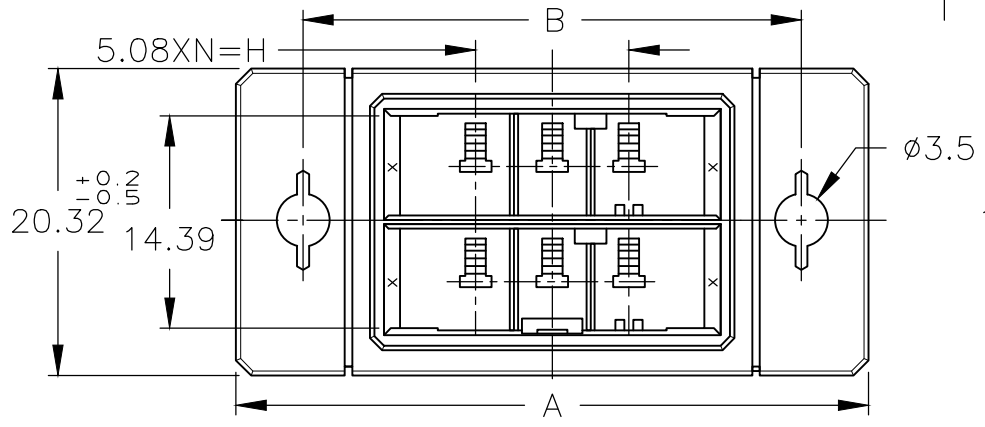

THIS DRAWING IS UNPUBLISHED. RELEASED FOR PUBLICATION
© COPYRIGHT 1994 By - ALL RIGHTS RESERVED.

LOC	DIST	REVISIONS					
J	-	P	LTR	DESCRIPTION	DATE	DWN	APVD
		F	REVISED		16MAR2020	RI	EI

	XX	1-179555-8
	XY	3-179555-6
	YY	2-179555-6
	XX	1-179555-6
	ZZ	4-179555-3
	XY	3-179555-3
	YY	2-179555-3
	XX	1-179555-3
キーイングパターン KEYING PATTERN	キー KEY	型番 PART NUMBER

- 1 MATERIAL: GLASS FILLED THERMO PLASTIC, POLYESTER
  COLOR: BLACK
- 2 PANEL ATTACHMENT RECOMMENDATION M3 SCREW
- 1 材料: ガラス入り熱可塑性ポリエステル樹脂 色: 黒
- 2 パネル取り付け推奨ネジ M3

20	78.23	70	59.72	52.72	61	18.4	4.3	45.72	9	1-179555-8
12	57.91	49	39.40	32.40	41	18.4	4.3	25.40	5	3-179555-6
12	57.91	49	39.40	32.40	41	18.4	4.3	25.40	5	2-179555-6
12	57.91	49	39.40	32.40	41	18.4	4.3	25.40	5	1-179555-6
6	41.91	33	24.16	17.00	25	8.4	2	10.16	2	4-179555-3
6	41.91	33	24.16	17.16	25	8.4	2	10.16	2	3-179555-3
6	41.91	33	24.16	17.16	25	8.4	2	10.16	2	2-179555-3
6	41.91	33	24.16	17.16	25	8.4	2	10.16	2	1-179555-3
型番 POS.	A	B	C	D	E	F	G	H	N	型番 PART NUMBER

THIS DRAWING IS A CONTROLLED DOCUMENT.

DWN N.MATSUBARA 31JAN1994
CHK S.MANABE 1FEB1994
APVD S.MANABE 1FEB1994

TE Connectivity

NAME パネルマウントタイプ タブハウジング ダイナミック3200シリーズ
WIRE TO WIRE TAB HSG FOR DYNAMIC D-3200M
PANEL MOUNT TYPE

PRODUCT SPEC 108-5349
APPLICATION SPEC 114-5148

SIZE A3 CAGE CODE 00779 DRAWING NO C-179555 RESTRICTED TO -

WEIGHT -

CUSTOMER DRAWING SCALE 2:1 SHEET 1 of 1 REV F

DIMENSIONS: mm TOLERANCES UNLESS OTHERWISE SPECIFIED:
0-PLC 10 ± 0.2
1-PLC 10<, 30 ± 0.25
2-PLC 30< ± 0.3
3-PLC ±
4-PLC ±
ANGLES ± 3°

MATERIAL 1 FINISH