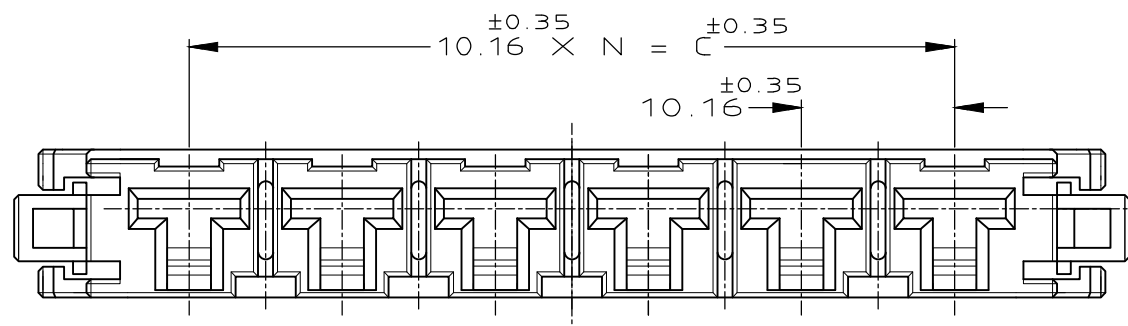

1-179958-6
(KEYING CODE:X)

- 注記
- ① 材料 ハウジングガラス入り熱可塑性
ポリエステル樹脂(94V-0),色 黒
 - ② ハウジング全面にテフロン塗装のこと
 - ③ 製品規格 : 108-5453

- NOTES
- ① MATERIAL:HOUSING:GLASS FILED THERMO PLASTIC
POLYESTER(94V-0),COLOR:BLACK
 - ② TO COAT ALL SURFACE OF HOUSING WITH TEFLON
 - ③ PRODUCT SPEC :108-5453

THIS DRAWING IS A CONTROLLED DOCUMENT.

DIMENSIONS: mm	TOLERANCES UNLESS OTHERWISE SPECIFIED: 0 PLC ± 10 ±0.2 1 PLC ± 30 >10 ±0.25 2 PLC ± 100 >30 ±0.3 3 PLC ± 4 PLC ANGLES ±3°	DWN Y.ISHIKAWA 22MAR1995	STE TE Connectivity
MATERIAL	FINISH	CHK S.MANABE 23MAR1995	
		APVD S.MABABE 23MAR1995	
		PRODUCT SPEC	
		NAME	SINGLE ROW REC HSG DYNAMIC D-5200
		WEIGHT 0	RESTRICTED TO
		CUSTOMER DRAWING	SCALE 2:1 SHEET 1 OF 1 REV H1