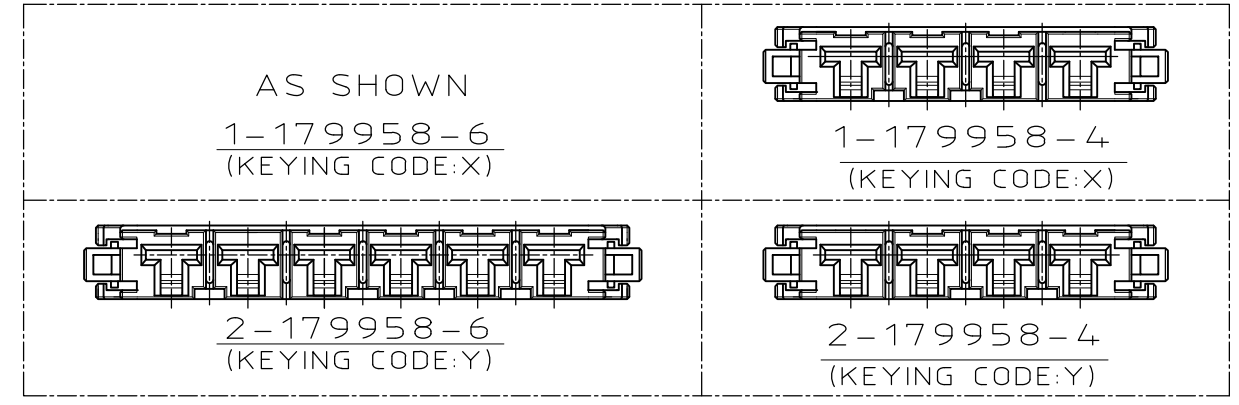

1-179958-6
(KEYING CODE:X)

- 注記
- ① 材料 ハウジングガラス入り熱可塑性
ポリエステル樹脂(94V-0),色 黒
 - ② ハウジング全面にテフロン塗装のこと
 - ③ 製品規格 : 108-5453

- NOTES
- ① MATERIAL:HOUSING:GLASS FILED THERMO PLASTIC
POLYESTER(94V-0),COLOR:BLACK
 - ② TO COAT ALL SURFACE OF HOUSING WITH TEFLON
 - ③ PRODUCT SPEC :108-5453

THIS DRAWING IS A CONTROLLED DOCUMENT.

DIMENSIONS: mm	TOLERANCES UNLESS OTHERWISE SPECIFIED: 0 PLC ± 10 ±0.2 1 PLC ± 30 >10 ±0.25 2 PLC ± 100 >30 ±0.3 3 PLC ± 4 PLC ANGLES ±3°	DWN Y.ISHIKAWA 22MAR1995	STE TE Connectivity
MATERIAL	FINISH	CHK S.MANABE 23MAR1995	
		APVD S.MABABE 23MAR1995	
		PRODUCT SPEC	
		NAME	SINGLE ROW REC HSG DYNAMIC D-5200
		WEIGHT 0	RESTRICTED TO
		CUSTOMER DRAWING	SCALE 2:1 SHEET 1 OF 1 REV H1