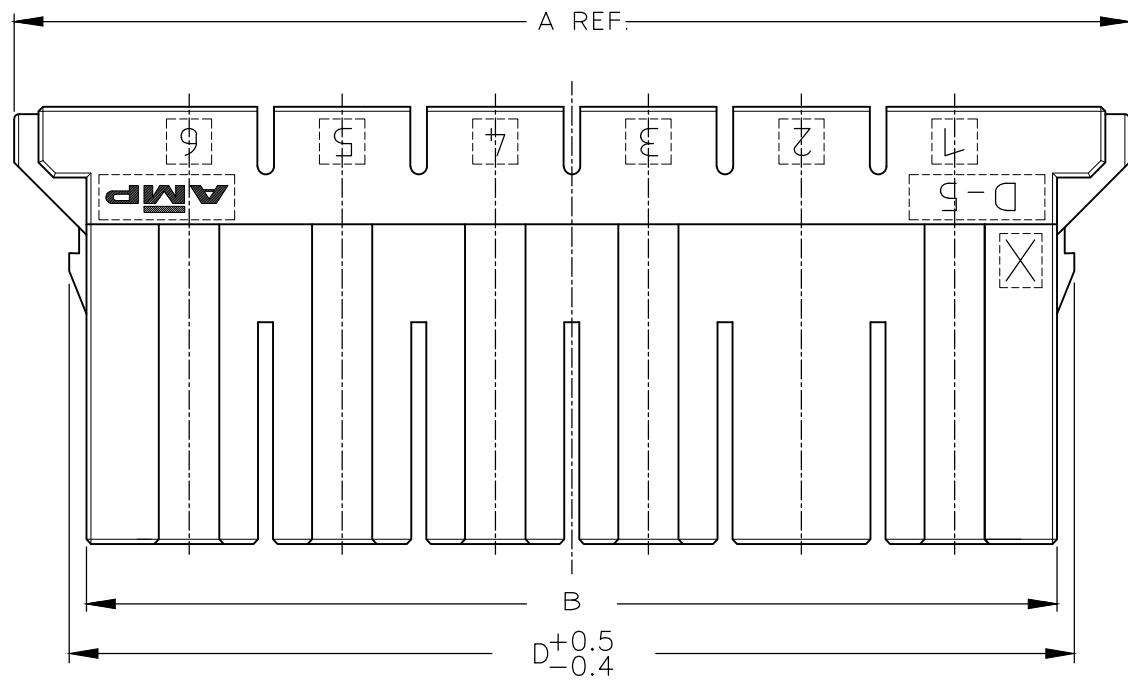

1-179958-6
(KEYING CODE:X)

- 注記
- ① 材料 ハウジングガラス入り熱可塑性
ポリエステル樹脂(94V-0),色 黒
 - ② ハウジング全面にテフロン塗装のこと
 - ③ 製品規格 : 108-5453

- NOTES
- ① MATERIAL:HOUSING:GLASS FILED THERMO PLASTIC
POLYESTER(94V-0),COLOR:BLACK
 - ② TO COAT ALL SURFACE OF HOUSING WITH TEFLON
 - ③ PRODUCT SPEC :108-5453

THIS DRAWING IS A CONTROLLED DOCUMENT.

DIMENSIONS: mm	TOLERANCES UNLESS OTHERWISE SPECIFIED: 0 PLC ± 10 ±0.2 1 PLC ± 30 >10 ±0.25 2 PLC ± 100 >30 ±0.3 3 PLC ± 4 PLC ANGLES ±3°	DWN Y.ISHIKAWA 22MAR1995	STE TE Connectivity
MATERIAL	FINISH	CHK S.MANABE 23MAR1995	
		APVD S.MABABE 23MAR1995	
		PRODUCT SPEC	
		NAME	SINGLE ROW REC HSG DYNAMIC D-5200
		WEIGHT 0	RESTRICTED TO
		CUSTOMER DRAWING	SCALE 2:1 SHEET 1 OF 1 REV H1