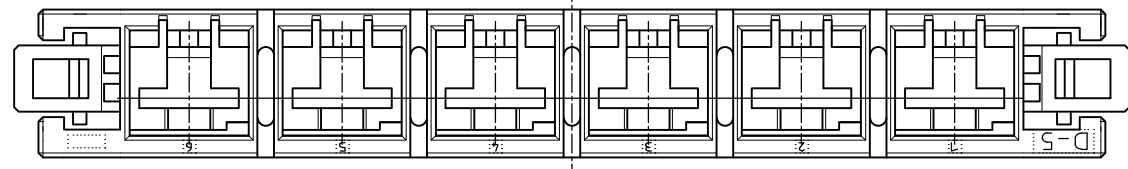

1-179958-6
(KEYING CODE:X)

- 注記
- ① 材料 ハウジングガラス入り熱可塑性
ポリエステル樹脂(94V-0),色 黒
 - ② ハウジング全面にテフロン塗装のこと
 - ③ 製品規格 : 108-5453

- NOTES
- ① MATERIAL:HOUSING:GLASS FILED THERMO PLASTIC
POLYESTER(94V-0),COLOR:BLACK
 - ② TO COAT ALL SURFACE OF HOUSING WITH TEFLON
 - ③ PRODUCT SPEC :108-5453

THIS DRAWING IS A CONTROLLED DOCUMENT.

DIMENSIONS: mm	TOLERANCES UNLESS OTHERWISE SPECIFIED: 0 PLC ± 10 ±0.2 1 PLC ± 30 >10 ±0.25 2 PLC ± 100 >30 ±0.3 3 PLC ± 4 PLC ANGLES ±3°	DWN Y.ISHIKAWA 22MAR1995	STE TE Connectivity
MATERIAL	FINISH	CHK S.MANABE 23MAR1995	
		APVD S.MABABE 23MAR1995	
		PRODUCT SPEC	
		NAME	SINGLE ROW REC HSG DYNAMIC D-5200
		WEIGHT 0	RESTRICTED TO
		CUSTOMER DRAWING	SCALE 2:1 SHEET 1 OF 1 REV H1