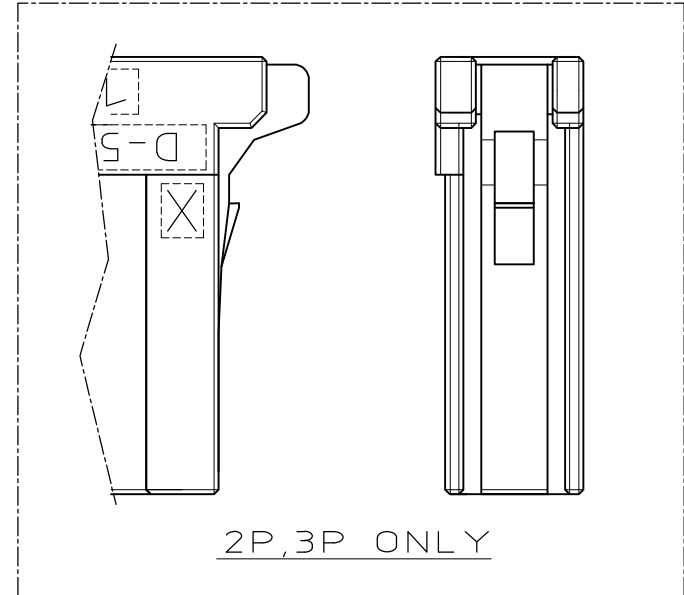

1-179958-6
(KEYING CODE:X)

- 注記
- ① 材料 ハウジングガラス入り熱可塑性
ポリエステル樹脂(94V-0),色 黒
 - ② ハウジング全面にテフロン塗装のこと
 - ③ 製品規格 : 108-5453

- NOTES
- ① MATERIAL:HOUSING:GLASS FILED THERMO PLASTIC
POLYESTER(94V-0),COLOR:BLACK
 - ② TO COAT ALL SURFACE OF HOUSING WITH TEFLON
 - ③ PRODUCT SPEC :108-5453

THIS DRAWING IS A CONTROLLED DOCUMENT.

DIMENSIONS: mm	TOLERANCES UNLESS OTHERWISE SPECIFIED: 0 PLC ± 10 ±0.2 1 PLC ± 30 >10 ±0.25 2 PLC ± 100 >30 ±0.3 3 PLC ± 4 PLC ANGLES ±3°	DWN Y.ISHIKAWA 22MAR1995	STE TE Connectivity
MATERIAL	FINISH	CHK S.MANABE 23MAR1995	
		APVD S.MABABE 23MAR1995	
		PRODUCT SPEC	
		NAME	SINGLE ROW REC HSG DYNAMIC D-5200
		WEIGHT 0	RESTRICTED TO
		CUSTOMER DRAWING	SCALE 2:1 SHEET 1 OF 1 REV H1