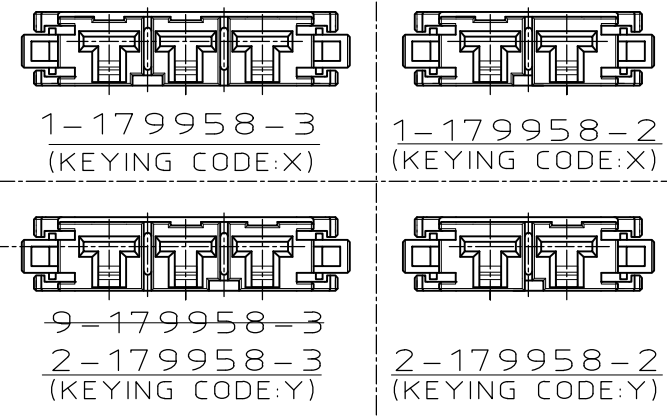

1-179958-6
(KEYING CODE:X)

- 注記
- ① 材料 ハウジングガラス入り熱可塑性
ポリエステル樹脂(94V-0),色 黒
 - ② ハウジング全面にテフロン塗装のこと
 - ③ 製品規格 : 108-5453

- NOTES
- ① MATERIAL:HOUSING:GLASS FILED THERMO PLASTIC
POLYESTER(94V-0),COLOR:BLACK
 - ② TO COAT ALL SURFACE OF HOUSING WITH TEFLON
 - ③ PRODUCT SPEC :108-5453

THIS DRAWING IS A CONTROLLED DOCUMENT.

DIMENSIONS: mm	TOLERANCES UNLESS OTHERWISE SPECIFIED: 0 PLC ± 10 ±0.2 1 PLC ± 30 >10 ±0.25 2 PLC ± 100 >30 ±0.3 3 PLC ± 4 PLC ANGLES ±3°	DWN Y.ISHIKAWA 22MAR1995	STE TE Connectivity
MATERIAL	FINISH	CHK S.MANABE 23MAR1995	
		APVD S.MABABE 23MAR1995	
		PRODUCT SPEC	
		NAME	SINGLE ROW REC HSG DYNAMIC D-5200
		WEIGHT 0	RESTRICTED TO
		CUSTOMER DRAWING	SCALE 2:1 SHEET 1 OF 1 REV H1