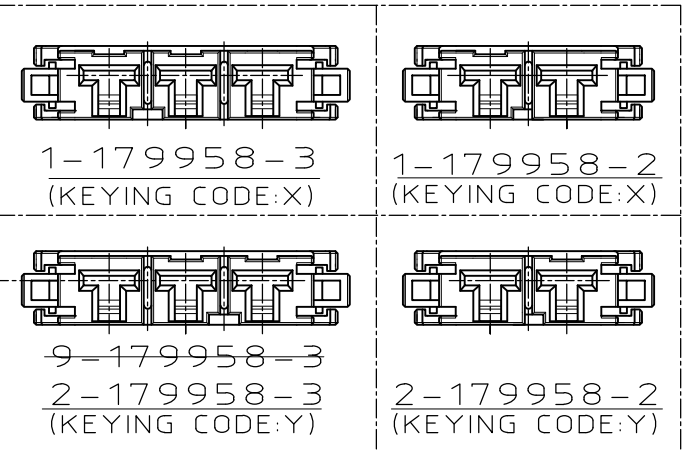

1-179958-6
(KEYING CODE:X)

2P, 3P ONLY

- 注記
- ① 材料 ハウジングガラス入り熱可塑性
ポリエステル樹脂(94V-0),色 黒
 - ② ハウジング全面にテフロン塗装のこと
 - ③ 製品規格 : 108-5453

- NOTES
- ① MATERIAL:HOUSING:GLASS FILED THERMO PLASTIC
POLYESTER(94V-0),COLOR:BLACK
 - ② TO COAT ALL SURFACE OF HOUSING WITH TEFLON
 - ③ PRODUCT SPEC :108-5453

FINISH	D	C	B	A	N	POS	COLOR	P/N
	66.70	50.8	64.4	73.02	5	6	BLACK	2-179958-6
							BLACK	1-179958-6
OBSOLETE								5-179958-4
							BLACK	2-179958-4
OBSOLETE	46.38	30.48	44.08	53.68	3	4	BLACK	1-179958-4
OBSOLETE								5-179958-3
							NATURAL	9-179958-3
							BLACK	2-179958-3
	36.22	20.32	33.92	45.92	2	3	BLACK	1-179958-3
							BLACK	2-179958-2
	26.06	10.16	23.76	35.76	1	2	BLACK	1-179958-2

THIS DRAWING IS A CONTROLLED DOCUMENT.

DIMENSIONS: mm	TOLERANCES UNLESS OTHERWISE SPECIFIED: 0 PLC ± 10 ±0.2 1 PLC ± 30 >10 ±0.25 2 PLC ± 100 >30 ±0.3 3 PLC ± 4 PLC ANGLES ±3°	DWN Y.ISHIKAWA 22MAR1995	STE TE Connectivity
MATERIAL	FINISH	CHK S.MANABE 23MAR1995	
		APVD S.MABABE 23MAR1995	
		PRODUCT SPEC	
		APPLICATION SPEC	NAME
		WEIGHT 0	SIZE A3 CAGE CODE 00779 DRAWING NO C-179958 RESTRICTED TO
		CUSTOMER DRAWING	SCALE 2:1 SHEET 1 OF 1 REV H1