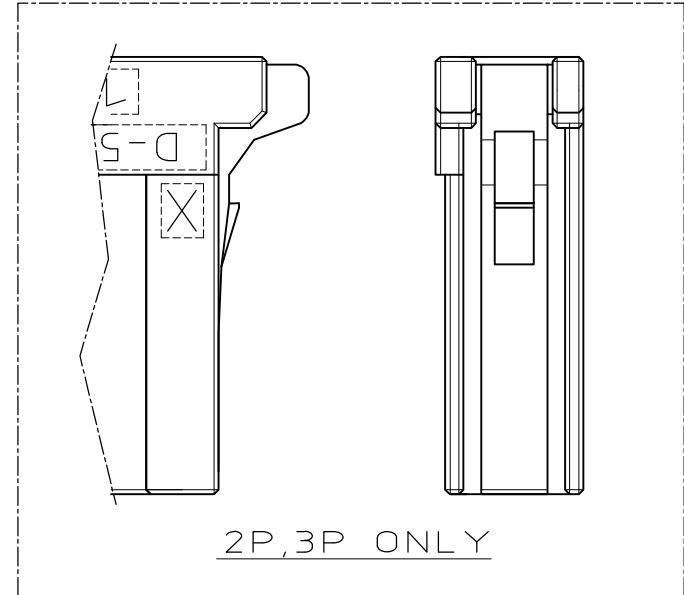

1-179958-6
(KEYING CODE:X)

2P, 3P ONLY

- 注記
- ① 材料 ハウジングガラス入り熱可塑性
ポリエステル樹脂(94V-0),色 黒
 - ② ハウジング全面にテフロン塗装のこと
 - ③ 製品規格 : 108-5453

- NOTES
- ① MATERIAL:HOUSING:GLASS FILED THERMO PLASTIC
POLYESTER(94V-0),COLOR:BLACK
 - ② TO COAT ALL SURFACE OF HOUSING WITH TEFLON
 - ③ PRODUCT SPEC :108-5453

THIS DRAWING IS A CONTROLLED DOCUMENT.

DIMENSIONS: mm	TOLERANCES UNLESS OTHERWISE SPECIFIED: 0 PLC ± 10 ±0.2 1 PLC ± 30 >10 ±0.25 2 PLC ± 100 >30 ±0.3 3 PLC ± 4 PLC ANGLES ±3°	DWN Y.ISHIKAWA 22MAR1995	STE TE Connectivity
MATERIAL	FINISH	CHK S.MANABE 23MAR1995	
		APVD S.MABABE 23MAR1995	
		PRODUCT SPEC	
		APPLICATION SPEC	NAME
		WEIGHT 0	SIZE A3 CAGE CODE 00779 DRAWING NO C-179958 RESTRICTED TO
		CUSTOMER DRAWING	SCALE 2:1 SHEET 1 OF 1 REV H1