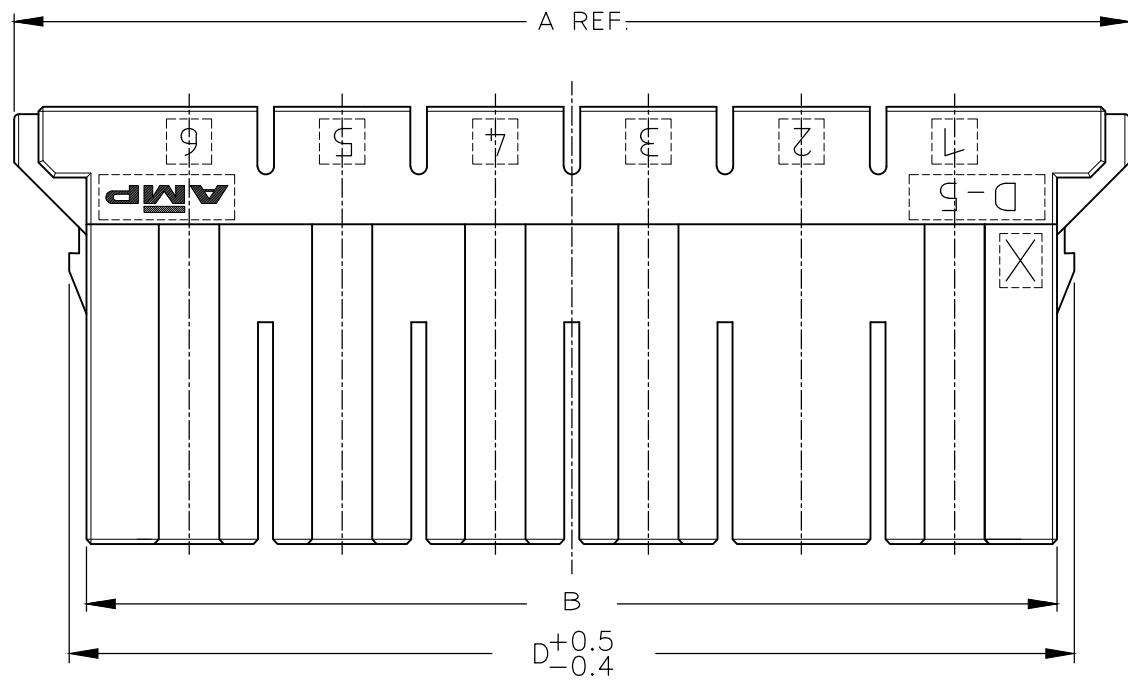

1-179958-6
(KEYING CODE:X)

2P, 3P ONLY

- 注記
- ① 材料 ハウジングガラス入り熱可塑性
ポリエステル樹脂(94V-0),色 黒
 - ② ハウジング全面にテフロン塗装のこと
 - ③ 製品規格 : 108-5453

- NOTES
- ① MATERIAL:HOUSING:GLASS FILED THERMO PLASTIC
POLYESTER(94V-0),COLOR:BLACK
 - ② TO COAT ALL SURFACE OF HOUSING WITH TEFLON
 - ③ PRODUCT SPEC :108-5453

THIS DRAWING IS A CONTROLLED DOCUMENT.

DIMENSIONS: mm	TOLERANCES UNLESS OTHERWISE SPECIFIED: 0 PLC ± 10 ±0.2 1 PLC ± 30 >10 ±0.25 2 PLC ± 100 >30 ±0.3 3 PLC ± 4 PLC ANGLES ±3°	DWN Y.ISHIKAWA 22MAR1995	STE TE Connectivity
MATERIAL	FINISH	CHK S.MANABE 23MAR1995	
		APVD S.MABABE 23MAR1995	
		PRODUCT SPEC	
		APPLICATION SPEC	NAME
		WEIGHT 0	SIZE A3 CAGE CODE 00779 DRAWING NO C-179958 RESTRICTED TO
		CUSTOMER DRAWING	SCALE 2:1 SHEET 1 OF 1 REV H1