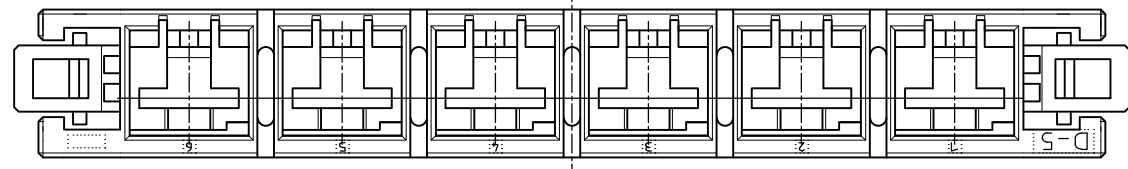

1-179958-6
(KEYING CODE:X)

2P, 3P ONLY

- 注記
- ① 材料 ハウジングガラス入り熱可塑性
ポリエステル樹脂(94V-0),色 黒
 - ② ハウジング全面にテフロン塗装のこと
 - ③ 製品規格 : 108-5453

- NOTES
- ① MATERIAL:HOUSING:GLASS FILED THERMO PLASTIC
POLYESTER(94V-0),COLOR:BLACK
 - ② TO COAT ALL SURFACE OF HOUSING WITH TEFLON
 - ③ PRODUCT SPEC :108-5453

THIS DRAWING IS A CONTROLLED DOCUMENT.

DIMENSIONS: mm	TOLERANCES UNLESS OTHERWISE SPECIFIED: 0 PLC ± 10 ±0.2 1 PLC ± 30 >10 ±0.25 2 PLC ± 100 >30 ±0.3 3 PLC ± 4 PLC ANGLES ±3°	DWN Y.ISHIKAWA 22MAR1995	STE TE Connectivity
MATERIAL	FINISH	CHK S.MANABE 23MAR1995	
		APVD S.MABABE 23MAR1995	
		PRODUCT SPEC	
		APPLICATION SPEC	NAME
		WEIGHT 0	SIZE A3 CAGE CODE 00779 DRAWING NO C-179958 RESTRICTED TO
		CUSTOMER DRAWING	SCALE 2:1 SHEET 1 OF 1 REV H1