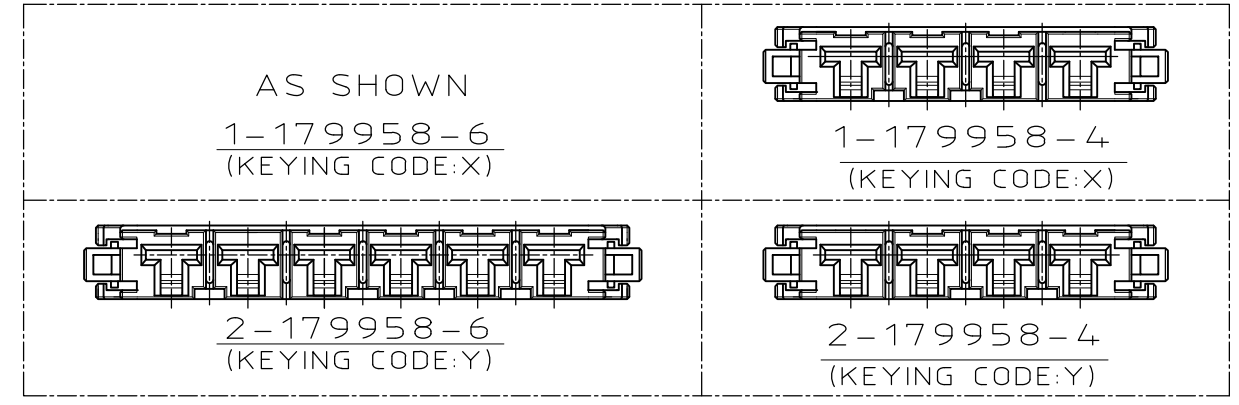

1-179958-6
(KEYING CODE:X)

2P, 3P ONLY

- 注記
- ① 材料 ハウジングガラス入り熱可塑性
ポリエステル樹脂(94V-0),色 黒
 - ② ハウジング全面にテフロン塗装のこと
 - ③ 製品規格 : 108-5453

- NOTES
- ① MATERIAL:HOUSING:GLASS FILED THERMO PLASTIC
POLYESTER(94V-0),COLOR:BLACK
 - ② TO COAT ALL SURFACE OF HOUSING WITH TEFLON
 - ③ PRODUCT SPEC :108-5453

FINISH	D	C	B	A	N	POS	COLOR	P/N
	66.70	50.8	64.4	73.02	5	6	BLACK	2-179958-6
							BLACK	1-179958-6
OBSOLETE								5-179958-4
							BLACK	2-179958-4
OBSOLETE	46.38	30.48	44.08	53.68	3	4	BLACK	1-179958-4
OBSOLETE								5-179958-3
							NATURAL	9-179958-3
							BLACK	2-179958-3
	36.22	20.32	33.92	45.92	2	3	BLACK	1-179958-3
							BLACK	2-179958-2
	26.06	10.16	23.76	35.76	1	2	BLACK	1-179958-2

THIS DRAWING IS A CONTROLLED DOCUMENT.

DIMENSIONS: mm	TOLERANCES UNLESS OTHERWISE SPECIFIED: 0 PLC ± 10 ±0.2 1 PLC ± 30 >10 ±0.25 2 PLC ± 100 >30 ±0.3 3 PLC ± 4 PLC ANGLES ±3°	DWN Y.ISHIKAWA 22MAR1995	STE TE Connectivity
MATERIAL	FINISH	CHK S.MANABE 23MAR1995	
		APVD S.MABABE 23MAR1995	
		PRODUCT SPEC	
		APPLICATION SPEC	NAME
		WEIGHT 0	SIZE A3 CAGE CODE 00779 DRAWING NO C-179958 RESTRICTED TO
		CUSTOMER DRAWING	SCALE 2:1 SHEET 1 OF 1 REV H1