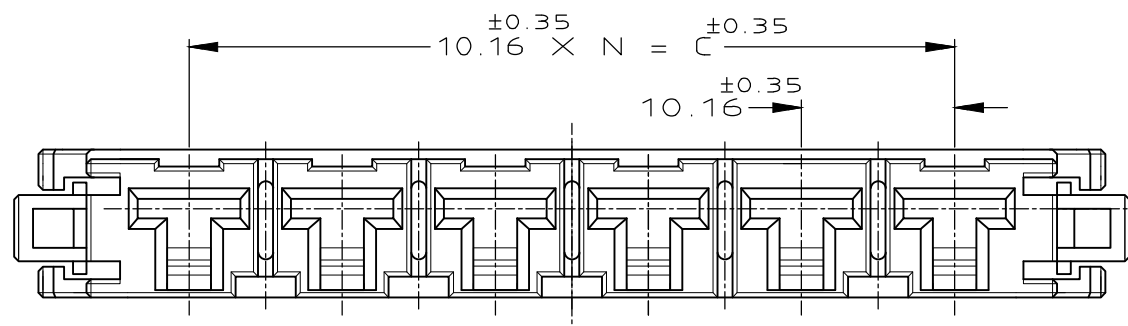

1-179958-6
(KEYING CODE:X)

2P, 3P ONLY

- 注記
- ① 材料 ハウジングガラス入り熱可塑性
ポリエステル樹脂(94V-0),色 黒
 - ② ハウジング全面にテフロン塗装のこと
 - ③ 製品規格 : 108-5453

- NOTES
- ① MATERIAL:HOUSING:GLASS FILED THERMO PLASTIC
POLYESTER(94V-0),COLOR:BLACK
 - ② TO COAT ALL SURFACE OF HOUSING WITH TEFLON
 - ③ PRODUCT SPEC :108-5453

THIS DRAWING IS A CONTROLLED DOCUMENT.

DIMENSIONS: mm	TOLERANCES UNLESS OTHERWISE SPECIFIED: 0 PLC ± 10 ±0.2 1 PLC ± 30 >10 ±0.25 2 PLC ± 100 >30 ±0.3 3 PLC ± 4 PLC ANGLES ±3°	DWN Y.ISHIKAWA 22MAR1995	STE TE Connectivity
MATERIAL	FINISH	CHK S.MANABE 23MAR1995	
		APVD S.MABABE 23MAR1995	
		PRODUCT SPEC	
		APPLICATION SPEC	NAME
		WEIGHT 0	SIZE A3 CAGE CODE 00779 DRAWING NO C-179958 RESTRICTED TO
		CUSTOMER DRAWING	SCALE 2:1 SHEET 1 OF 1 REV H1