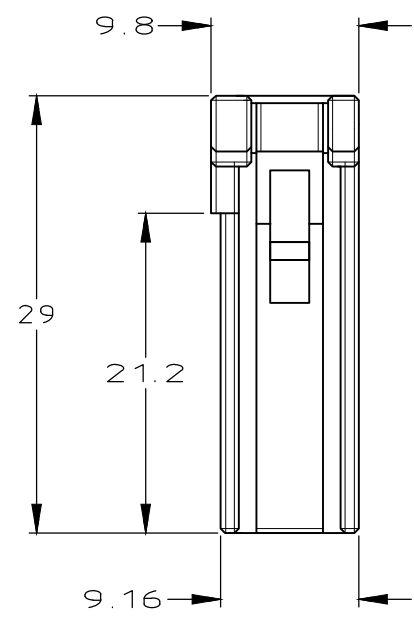

1-179958-6
(KEYING CODE:X)

2P, 3P ONLY

- 注記
- ① 材料 ハウジングガラス入り熱可塑性
ポリエステル樹脂(94V-0),色 黒
 - ② ハウジング全面にテフロン塗装のこと
 - ③ 製品規格 : 108-5453

- NOTES
- ① MATERIAL:HOUSING:GLASS FILED THERMO PLASTIC
POLYESTER(94V-0),COLOR:BLACK
 - ② TO COAT ALL SURFACE OF HOUSING WITH TEFLON
 - ③ PRODUCT SPEC :108-5453

FINISH	D	C	B	A	N	POS	COLOR	P/N
	66.70	50.8	64.4	73.02	5	6	BLACK	2-179958-6
							BLACK	1-179958-6
OBSOLETE								5-179958-4
							BLACK	2-179958-4
OBSOLETE	46.38	30.48	44.08	53.68	3	4	BLACK	1-179958-4
OBSOLETE								5-179958-3
							NATURAL	9-179958-3
							BLACK	2-179958-3
	36.22	20.32	33.92	45.92	2	3	BLACK	1-179958-3
							BLACK	2-179958-2
	26.06	10.16	23.76	35.76	1	2	BLACK	1-179958-2

THIS DRAWING IS A CONTROLLED DOCUMENT.

DIMENSIONS: mm	TOLERANCES UNLESS OTHERWISE SPECIFIED: 0 PLC ± 10 ±0.2 1 PLC ± 30 >10 ±0.25 2 PLC ± 100 >30 ±0.3 3 PLC ± 4 PLC ANGLES ±3°	DWN Y.ISHIKAWA 22MAR1995	STE TE Connectivity
MATERIAL	FINISH	CHK S.MANABE 23MAR1995	
		APVD S.MABABE 23MAR1995	
		PRODUCT SPEC	
		APPLICATION SPEC	NAME
		WEIGHT 0	SIZE A3 CAGE CODE 00779 DRAWING NO C-179958 RESTRICTED TO
		CUSTOMER DRAWING	SCALE 2:1 SHEET 1 OF 1 REV H1