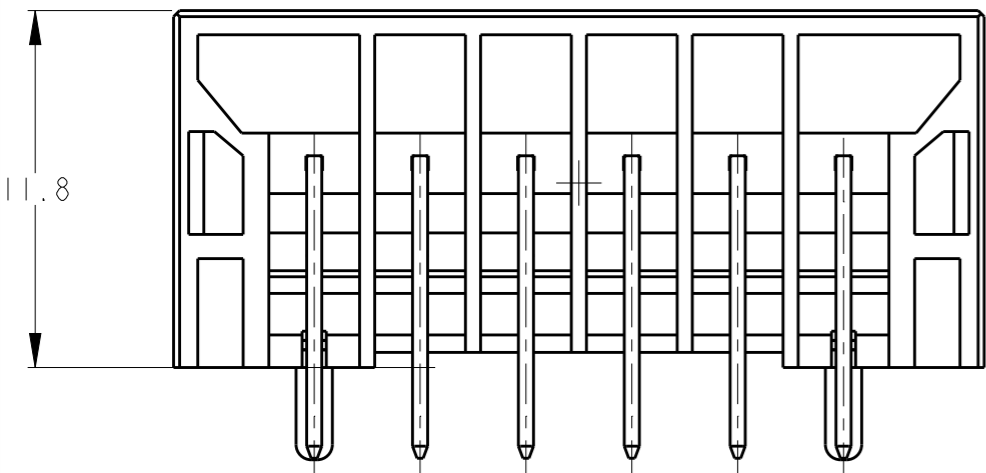

4. FINISH(CONTACT TAIL, RETENTION LEG)

: TIN PL. 2μmMIN AFTER 2.

RECOMEND PC BOARD HOLE PATTEEN
 : CONNECTOR MOUNT SIDE (NOT ACCUMULATE TOLERANCE)
 PC BOARD THICKNESS : 1.0~1.6±0.1

CIRCUIT No.

KEYING

SERIES CODE

LOGO MARK

HDR HSG

CONTACT TAIL

38	18	63.0	70.3	72.3	2-1871935-9
30	14	49.0	56.3	58.3	2-1871935-5
22	10	35.0	42.3	44.3	2-1871935-1
16	7	24.5	31.8	33.8	1-1871935-8
12	5	17.5	24.8	26.8	1-1871935-6
8	3	10.5	17.8	19.8	1-1871935-4
POS.	n	A	B	C	PART NO.