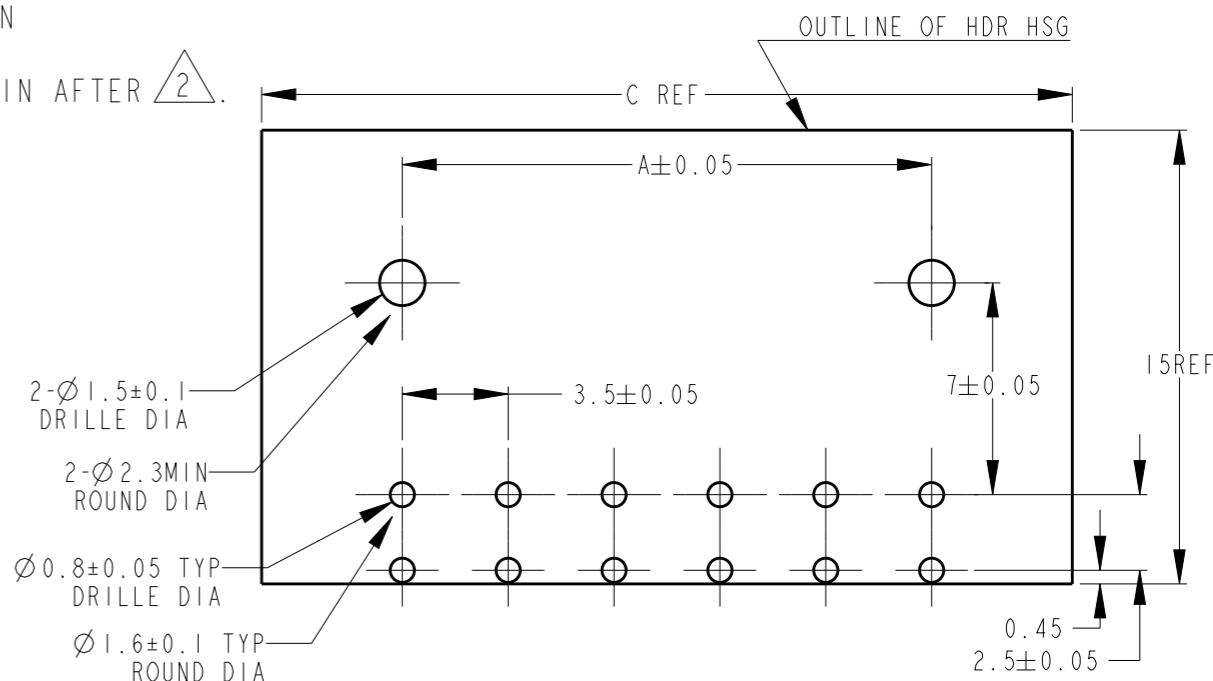

AS SHOWN: 1-1871935-6

1. MATERIAL: HOUSING: GLASS FILLED THERMO PLASTIC
 POLYESTER(94V-0), COLOR: BLACK
 CONTACT: COPPER ALLOY
 RETENTION LEG: COPPER ALLOY

2. FINISH(ALL OVER): NICKEL PL. 1.27μmMIN

3. FINISH(CONTACT AREA): GOLD PL. 0.3μmMIN AFTER 2.

4. FINISH(CONTACT TAIL, RETENTION LEG)

: TIN PL. 2μmMIN AFTER 2.

RECOMEND PC BOARD HOLE PATTEEN
 : CONNECTOR MOUNT SIDE (NOT ACCUMULATE TOLERANCE)
 PC BOARD THICKNESS : 1.0~1.6±0.1

CIRCUIT No.

KEYING

SERIES CODE

THIS DRAWING IS A CONTROLLED DOCUMENT.

DWN S. TAKADA 09APR2007
 CHK J. AKASAKA 09APR2007
 APVD J. AKASAKA 09APR2007

TE Connectivity

NAME: DYNAMIC D1900D 3.5mm PITCH HDR ASSY (H-TYPE) 8-38 POS

PRODUCT SPEC: 108-78336

APPLICATION SPEC: -

WEIGHT: -

SIZE: A3 CAGE CODE: 00779 DRAWING NO: C-1871935 RESTRICTED TO: -

CUSTOMER DRAWING SCALE: 4:1 SHEET: 1 OF: 1 REV: CI

X-ON Electronics

Largest Supplier of Electrical and Electronic Components