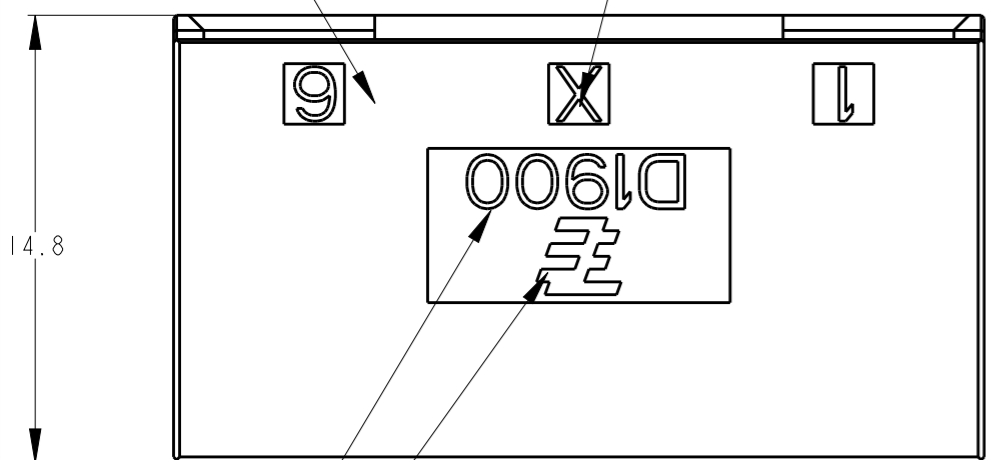

4. FINISH(CONTACT TAIL, RETENTION LEG)

: TIN PL. 2μmMIN AFTER 2.

RECOMEND PC BOARD HOLE PATTEEN
 : CONNECTOR MOUNT SIDE (NOT ACCUMULATE TOLERANCE)
 PC BOARD THICKNESS : 1.0~1.6±0.1

CIRCUIT No.

KEYING

SERIES CODE

APPLICATION SPEC: -

WEIGHT: -

SIZE: A3 CAGE CODE: 00779 DRAWING NO: C-1871935 RESTRICTED TO: -

CUSTOMER DRAWING SCALE: 4:1 SHEET: 1 OF: 1 REV: CI

X-ON Electronics

Largest Supplier of Electrical and Electronic Components