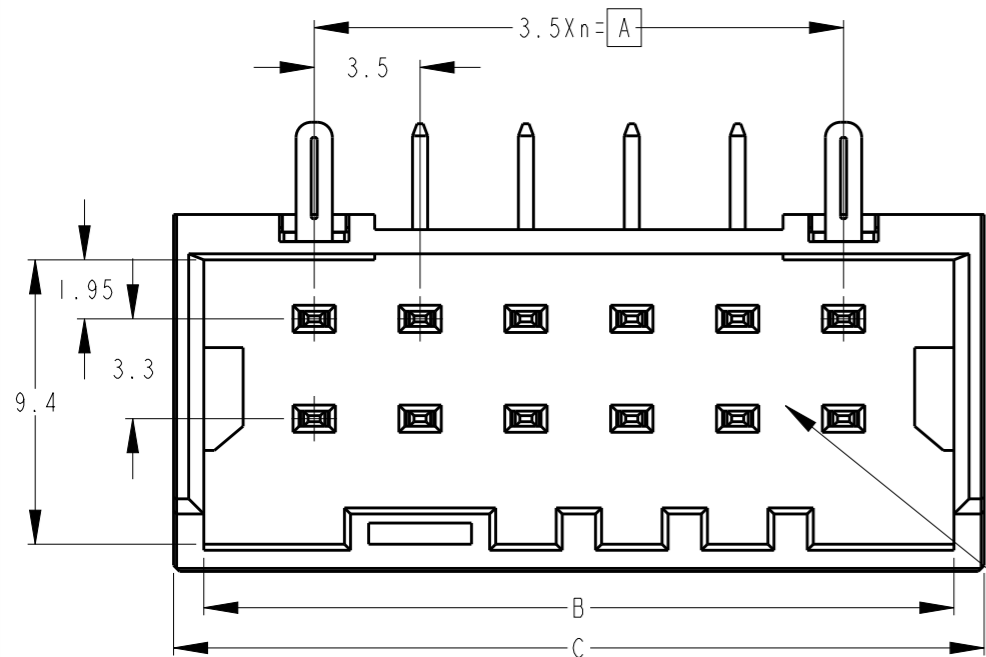

AS SHOWN: 1-1871935-6

1. MATERIAL: HOUSING: GLASS FILLED THERMO PLASTIC
 POLYESTER(94V-0), COLOR: BLACK
 CONTACT: COPPER ALLOY
 RETENTION LEG: COPPER ALLOY

2. FINISH(ALL OVER): NICKEL PL. 1.27μmMIN

3. FINISH(CONTACT AREA): GOLD PL. 0.3μmMIN AFTER 2.

4. FINISH(CONTACT TAIL, RETENTION LEG)

: TIN PL. 2μmMIN AFTER 2.

RECOMEND PC BOARD HOLE PATTEEN
 : CONNECTOR MOUNT SIDE (NOT ACCUMULATE TOLERANCE)
 PC BOARD THICKNESS : 1.0~1.6±0.1

CIRCUIT No.

KEYING

SERIES CODE