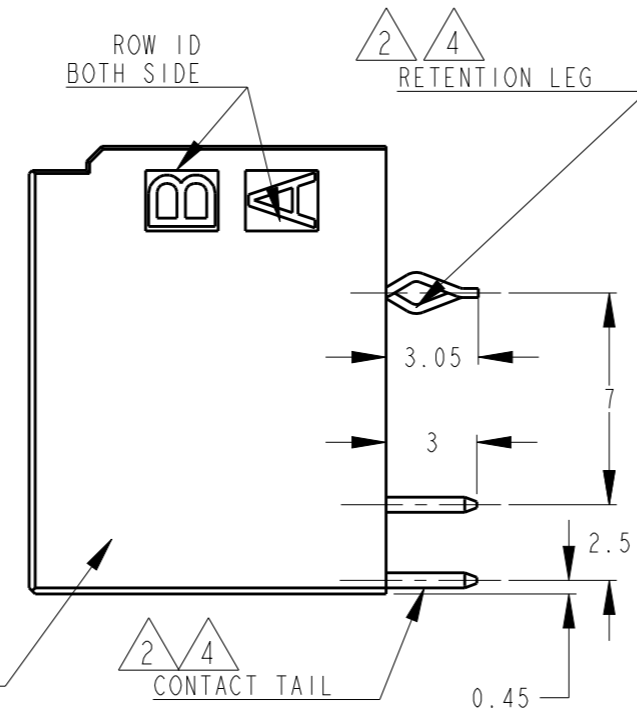

AS SHOWN: 1-1871935-6

1. MATERIAL: HOUSING: GLASS FILLED THERMO PLASTIC
 POLYESTER(94V-0), COLOR: BLACK
 CONTACT: COPPER ALLOY
 RETENTION LEG: COPPER ALLOY

2. FINISH(ALL OVER): NICKEL PL. 1.27μmMIN

3. FINISH(CONTACT AREA): GOLD PL. 0.3μmMIN AFTER 2.

4. FINISH(CONTACT TAIL, RETENTION LEG)

: TIN PL. 2μmMIN AFTER 2.

RECOMEND PC BOARD HOLE PATTEEN
 : CONNECTOR MOUNT SIDE (NOT ACCUMULATE TOLERANCE)
 PC BOARD THICKNESS : 1.0~1.6±0.1

CIRCUIT No.

KEYING

SERIES CODE

LOGO MARK

HDR HSG

CONTACT TAIL

38	18	63.0	70.3	72.3	2-1871935-9
30	14	49.0	56.3	58.3	2-1871935-5
22	10	35.0	42.3	44.3	2-1871935-1
16	7	24.5	31.8	33.8	1-1871935-8
12	5	17.5	24.8	26.8	1-1871935-6
8	3	10.5	17.8	19.8	1-1871935-4
POS.	n	A	B	C	PART NO.

APPLICATION SPEC: -

WEIGHT: -

SIZE: A3 CAGE CODE: 00779 DRAWING NO: C-1871935 RESTRICTED TO: -

CUSTOMER DRAWING SCALE: 4:1 SHEET: 1 OF: 1 REV: CI

X-ON Electronics

Largest Supplier of Electrical and Electronic Components