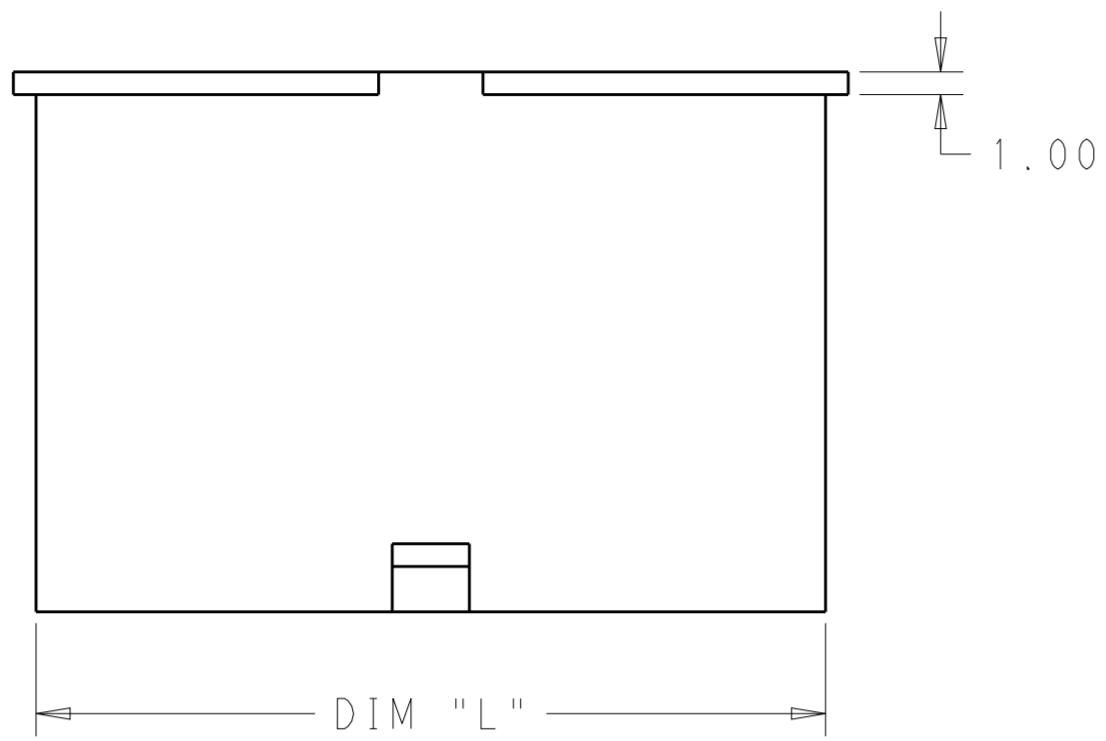

51.60	24	2-1969598-4
47.40	22	2-1969598-2
43.20	20	2-1969598-0
39.00	18	1-1969598-8
34.80	16	1-1969598-6
30.60	14	1-1969598-4
26.40	12	1-1969598-2
22.20	10	1-1969598-0
18.00	8	1969598-8
13.80	6	1969598-6
9.60	4	1969598-4
5.40	2	1969598-2
DIM L	NO. OF POS	PART NO.

THIS DRAWING IS A CONTROLLED DOCUMENT.		DWN	JR RUTH	12DEC2012	TE Connectivity	
DIMENSIONS:		CHK	KURT RANDOLPH	12DEC2012		
TOLERANCES UNLESS OTHERWISE SPECIFIED:		APVD	KURT RANDOLPH	12DEC2012		
mm		PRODUCT SPEC				
0 PLC ± 1 PLC ± 2 PLC ±0.25 3 PLC ± 4 PLC ± ANGLES ±		APPLICATION SPEC			NAME	PLUG HOUSING VAL-U-LOK
MATERIAL		WEIGHT			SIZE	A200779
NYLON 6/6, V2		FINISH	COLOR-NATURAL	Customer Drawing	CAGE CODE	C-1969598
		SCALE	3:1	SHEET	1	OF 1
		REV	A			