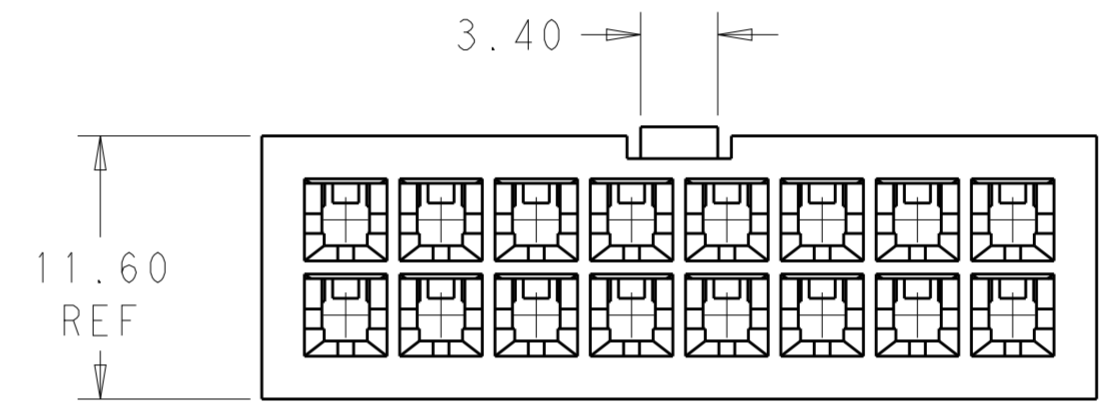

51.60	24	2-1969598-4
47.40	22	2-1969598-2
43.20	20	2-1969598-0
39.00	18	1-1969598-8
34.80	16	1-1969598-6
30.60	14	1-1969598-4
26.40	12	1-1969598-2
22.20	10	1-1969598-0
18.00	8	1969598-8
13.80	6	1969598-6
9.60	4	1969598-4
5.40	2	1969598-2
DIM L	NO. OF POS	PART NO.

THIS DRAWING IS A CONTROLLED DOCUMENT.		DWN	JR RUTH	12DEC2012	TE Connectivity	
DIMENSIONS:		CHK	KURT RANDOLPH	12DEC2012		
TOLERANCES UNLESS OTHERWISE SPECIFIED:		APVD	KURT RANDOLPH	12DEC2012		
mm		PRODUCT SPEC				
0 PLC ± 1 PLC ± 2 PLC ±0.25 3 PLC ± 4 PLC ± ANGLES ±		APPLICATION SPEC			NAME	PLUG HOUSING VAL-U-LOK
MATERIAL		WEIGHT			SIZE	A200779
NYLON 6/6, V2		FINISH	COLOR-NATURAL	Customer Drawing	CAGE CODE	C-1969598
		SCALE	3:1	SHEET	1	OF 1
		REV	A			