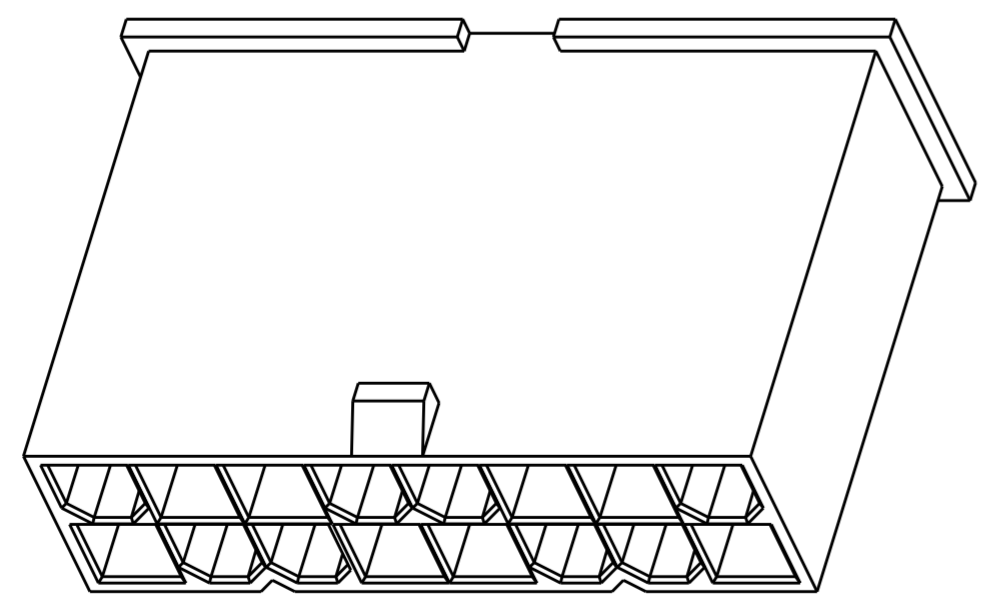

51.60	24	2-1969598-4
47.40	22	2-1969598-2
43.20	20	2-1969598-0
39.00	18	1-1969598-8
34.80	16	1-1969598-6
30.60	14	1-1969598-4
26.40	12	1-1969598-2
22.20	10	1-1969598-0
18.00	8	1969598-8
13.80	6	1969598-6
9.60	4	1969598-4
5.40	2	1969598-2
DIM L	NO. OF POS	PART NO.

THIS DRAWING IS A CONTROLLED DOCUMENT.		DWN	JR RUTH	12DEC2012	TE Connectivity	
DIMENSIONS:		CHK	KURT RANDOLPH	12DEC2012		
TOLERANCES UNLESS OTHERWISE SPECIFIED:		APVD	KURT RANDOLPH	12DEC2012		
mm		PRODUCT SPEC				
0 PLC ± 1 PLC ± 2 PLC ±0.25 3 PLC ± 4 PLC ± ANGLES ±		APPLICATION SPEC			NAME	PLUG HOUSING VAL-U-LOK
MATERIAL		WEIGHT			SIZE	A200779
NYLON 6/6, V2		FINISH	COLOR-NATURAL	Customer Drawing	CAGE CODE	C-1969598
		SCALE	3:1	SHEET	1	OF 1
		REV	A			