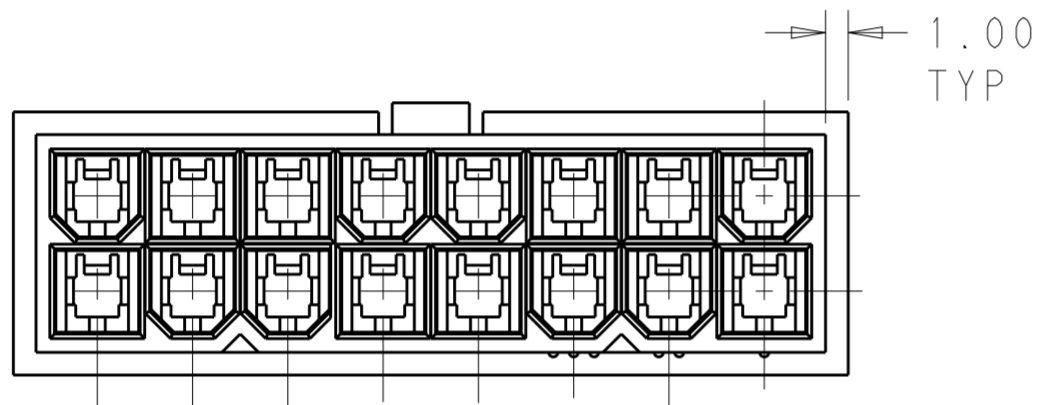

51.60	24	2-1969598-4
47.40	22	2-1969598-2
43.20	20	2-1969598-0
39.00	18	1-1969598-8
34.80	16	1-1969598-6
30.60	14	1-1969598-4
26.40	12	1-1969598-2
22.20	10	1-1969598-0
18.00	8	1969598-8
13.80	6	1969598-6
9.60	4	1969598-4
5.40	2	1969598-2
DIM L	NO. OF POS	PART NO.

THIS DRAWING IS A CONTROLLED DOCUMENT.		DWN	JR RUTH	12DEC2012	TE Connectivity	
DIMENSIONS:		CHK	KURT RANDOLPH	12DEC2012		
TOLERANCES UNLESS OTHERWISE SPECIFIED:		APVD	KURT RANDOLPH	12DEC2012		
mm		PRODUCT SPEC				
0 PLC ± 1 PLC ± 2 PLC ±0.25 3 PLC ± 4 PLC ± ANGLES ±		APPLICATION SPEC			NAME	PLUG HOUSING VAL-U-LOK
MATERIAL		WEIGHT			SIZE	A200779
NYLON 6/6, V2		FINISH	COLOR-NATURAL	Customer Drawing	CAGE CODE	C-1969598
		SCALE	3:1	SHEET	1	OF 1
		REV	A			