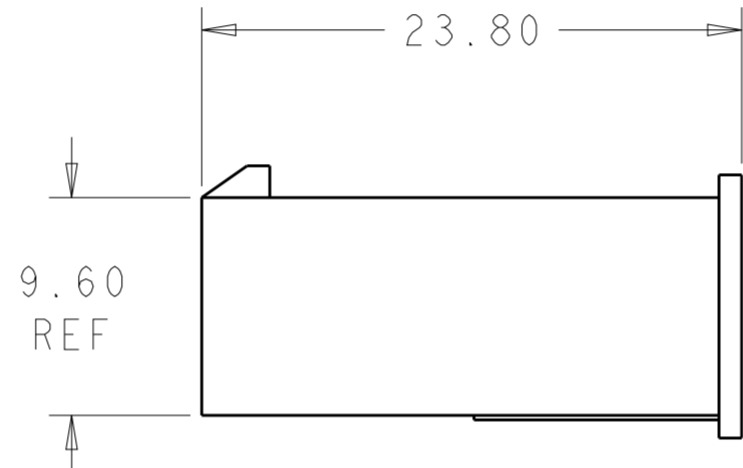

51.60	24	2-1969598-4
47.40	22	2-1969598-2
43.20	20	2-1969598-0
39.00	18	1-1969598-8
34.80	16	1-1969598-6
30.60	14	1-1969598-4
26.40	12	1-1969598-2
22.20	10	1-1969598-0
18.00	8	1969598-8
13.80	6	1969598-6
9.60	4	1969598-4
5.40	2	1969598-2
DIM L	NO. OF POS	PART NO.

THIS DRAWING IS A CONTROLLED DOCUMENT.		DWN	JR RUTH	12DEC2012	TE Connectivity	
DIMENSIONS:		CHK	KURT RANDOLPH	12DEC2012		
TOLERANCES UNLESS OTHERWISE SPECIFIED:		APVD	KURT RANDOLPH	12DEC2012		
mm		PRODUCT SPEC				
0 PLC ± 1 PLC ± 2 PLC ±0.25 3 PLC ± 4 PLC ± ANGLES ±		APPLICATION SPEC			NAME	PLUG HOUSING VAL-U-LOK
MATERIAL		WEIGHT			SIZE	A200779
NYLON 6/6, V2		FINISH	COLOR-NATURAL	Customer Drawing	CAGE CODE	C-1969598
		SCALE	3:1	SHEET	1	OF 1
		REV	A			