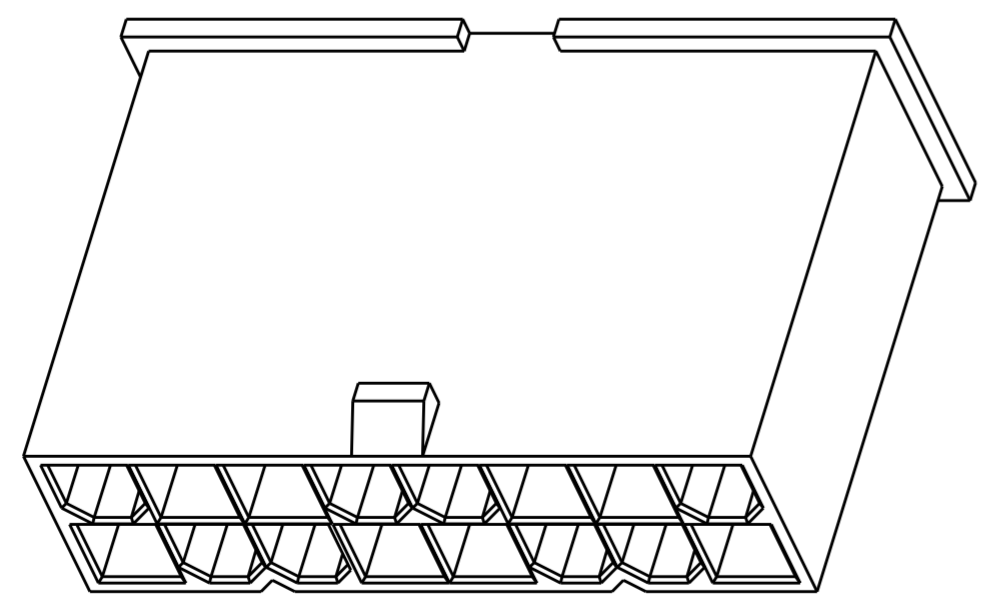

51.60	24	2-1969598-4
47.40	22	2-1969598-2
43.20	20	2-1969598-0
39.00	18	1-1969598-8
34.80	16	1-1969598-6
30.60	14	1-1969598-4
26.40	12	1-1969598-2
22.20	10	1-1969598-0
18.00	8	1969598-8
13.80	6	1969598-6
9.60	4	1969598-4
5.40	2	1969598-2
DIM L	NO. OF POS	PART NO.

THIS DRAWING IS A CONTROLLED DOCUMENT.		DWN	JR RUTH	12DEC2012	 TE Connectivity	
DIMENSIONS:		CHK	KURT RANDOLPH	12DEC2012		
TOLERANCES UNLESS OTHERWISE SPECIFIED:		APVD	KURT RANDOLPH	12DEC2012		
mm		PRODUCT SPEC				
		APPLICATION SPEC			NAME	PLUG HOUSING VAL-U-LOK
MATERIAL	NYLON 6/6, V2	WEIGHT	-		SIZE	A200779
FINISH		Customer Drawing		SCALE	CAGE CODE	C-1969598
COLOR-NATURAL				3:1	DRAWING NO	G-1969598
				SHEET	RESTRICTED TO	
				1	OF	1
				REV	A	