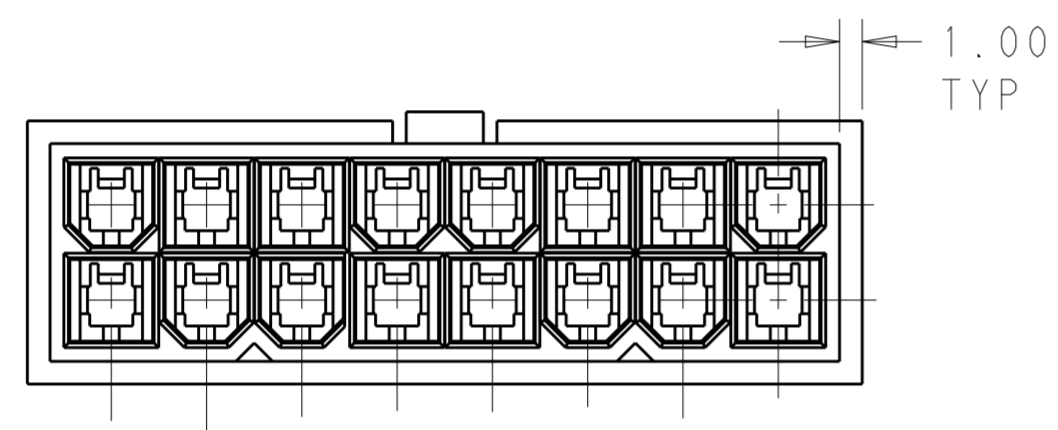

51.60	24	2-1969612-4
47.40	22	2-1969612-2
43.20	20	2-1969612-0
39.00	18	1-1969612-8
34.80	16	1-1969612-6
30.60	14	1-1969612-4
26.40	12	1-1969612-2
22.20	10	1-1969612-0
18.00	8	1969612-8
13.80	6	1969612-6
9.60	4	1969612-4
5.40	2	1969612-2
DIM L	NO. OF POS	PART NO.

THIS DRAWING IS A CONTROLLED DOCUMENT.		DWN	JR RUTH	18JAN13	TE Connectivity	
DIMENSIONS:		CHK	KURT RANDOLPH	18JAN13		
TOLERANCES UNLESS OTHERWISE SPECIFIED:		APVD	KURT RANDOLPH	18JAN13		
mm		PRODUCT SPEC				
0 PLC ± 1 PLC ± 2 PLC ±0.25 3 PLC ± 4 PLC ± ANGLES ±		APPLICATION SPEC			NAME	PLUG HOUSING VAL-U-LOK
MATERIAL		WEIGHT			SIZE	A200779
NYLON 6/6, V0		Customer Drawing			CAGE CODE	C-1969612
COLOR-NATURAL		SCALE		3:1	DRAWING NO	G-1969612
		SHEET		1	RESTRICTED TO	-
		REV		A		