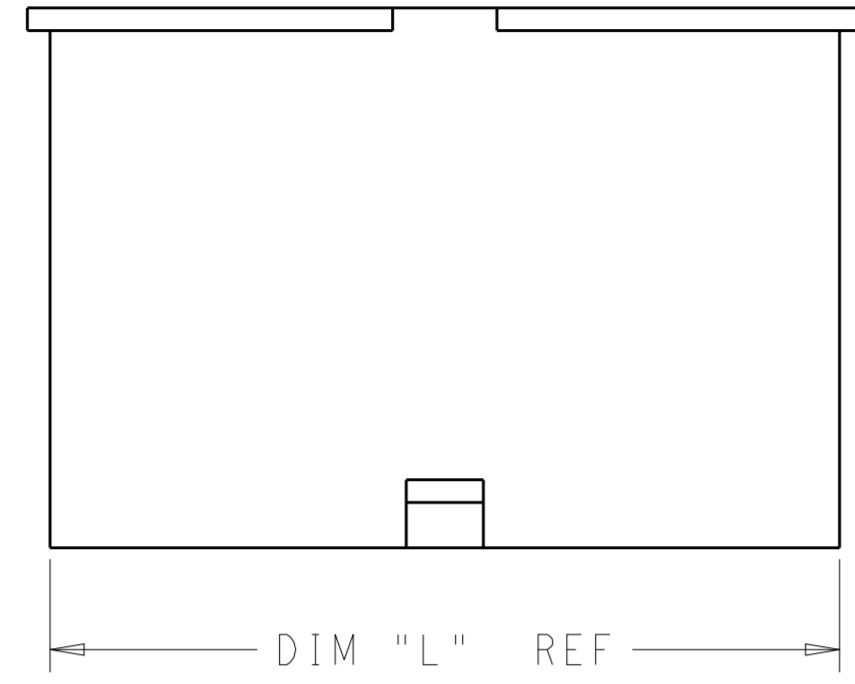

51.60	24	2-1969612-4
47.40	22	2-1969612-2
43.20	20	2-1969612-0
39.00	18	1-1969612-8
34.80	16	1-1969612-6
30.60	14	1-1969612-4
26.40	12	1-1969612-2
22.20	10	1-1969612-0
18.00	8	1969612-8
13.80	6	1969612-6
9.60	4	1969612-4
5.40	2	1969612-2
DIM L	NO. OF POS	PART NO.

THIS DRAWING IS A CONTROLLED DOCUMENT.		DWN	JR RUTH	18JAN13	TE Connectivity	
DIMENSIONS:		CHK	KURT RANDOLPH	18JAN13		
TOLERANCES UNLESS OTHERWISE SPECIFIED:		APVD	KURT RANDOLPH	18JAN13		
mm		PRODUCT SPEC				
0 PLC ± 1 PLC ± 2 PLC ±0.25 3 PLC ± 4 PLC ± ANGLES ±		APPLICATION SPEC			NAME	PLUG HOUSING VAL-U-LOK
MATERIAL		WEIGHT			SIZE	A200779
NYLON 6/6, V0		Customer Drawing			CAGE CODE	C-1969612
COLOR-NATURAL		SCALE		3:1	DRAWING NO	G-1969612
		SHEET		1	RESTRICTED TO	-
		REV		A		