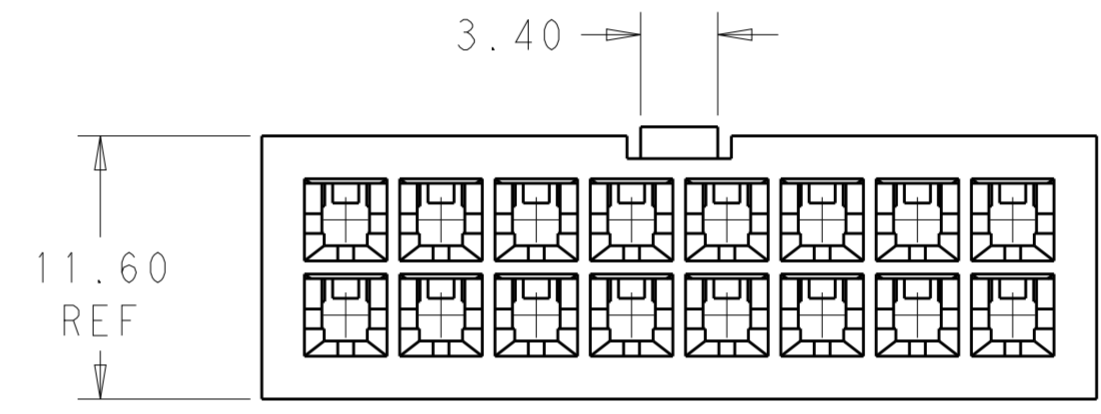

51.60	24	2-1969612-4
47.40	22	2-1969612-2
43.20	20	2-1969612-0
39.00	18	1-1969612-8
34.80	16	1-1969612-6
30.60	14	1-1969612-4
26.40	12	1-1969612-2
22.20	10	1-1969612-0
18.00	8	1969612-8
13.80	6	1969612-6
9.60	4	1969612-4
5.40	2	1969612-2
DIM L	NO. OF POS	PART NO.

THIS DRAWING IS A CONTROLLED DOCUMENT.		DWN	JR RUTH	18JAN13	TE Connectivity	
DIMENSIONS:		CHK	KURT RANDOLPH	18JAN13		
TOLERANCES UNLESS OTHERWISE SPECIFIED:		APVD	KURT RANDOLPH	18JAN13		
mm		PRODUCT SPEC				
0 PLC ± 1 PLC ± 2 PLC ±0.25 3 PLC ± 4 PLC ± ANGLES ±		APPLICATION SPEC			NAME	PLUG HOUSING VAL-U-LOK
MATERIAL		WEIGHT			SIZE	A200779
NYLON 6/6, V0		Customer Drawing			CAGE CODE	C-1969612
COLOR-NATURAL		SCALE		3:1	DRAWING NO	G-1969612
		SHEET		1	RESTRICTED TO	-
		REV		A		