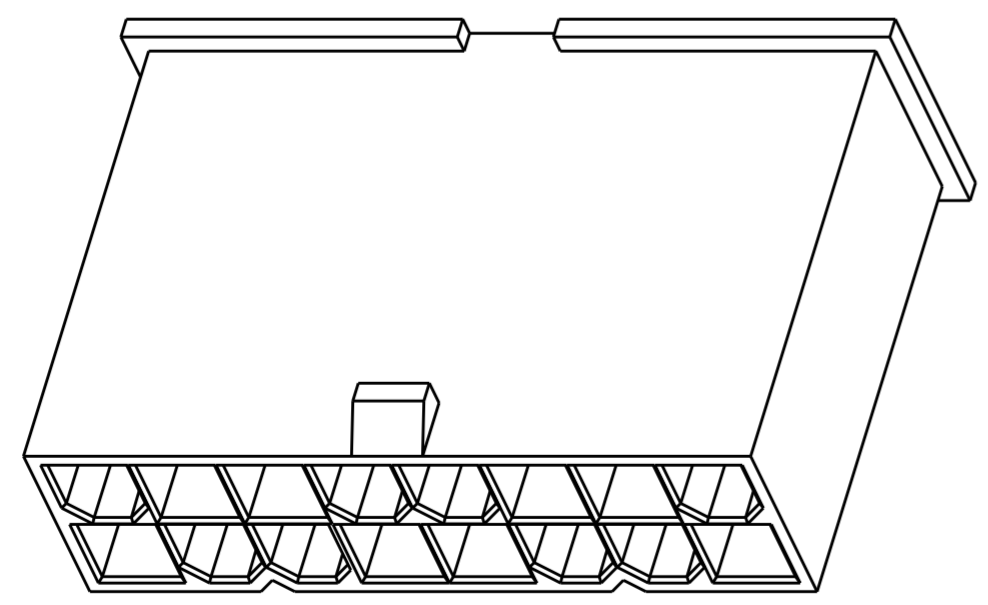

51.60	24	2-1969612-4
47.40	22	2-1969612-2
43.20	20	2-1969612-0
39.00	18	1-1969612-8
34.80	16	1-1969612-6
30.60	14	1-1969612-4
26.40	12	1-1969612-2
22.20	10	1-1969612-0
18.00	8	1969612-8
13.80	6	1969612-6
9.60	4	1969612-4
5.40	2	1969612-2
DIM L	NO. OF POS	PART NO.

THIS DRAWING IS A CONTROLLED DOCUMENT.		DWN	JR RUTH	18JAN13	TE Connectivity	
DIMENSIONS:		CHK	KURT RANDOLPH	18JAN13		
TOLERANCES UNLESS OTHERWISE SPECIFIED:		APVD	KURT RANDOLPH	18JAN13		
mm		PRODUCT SPEC				
0 PLC ± 1 PLC ± 2 PLC ±0.25 3 PLC ± 4 PLC ± ANGLES ±		APPLICATION SPEC			NAME	PLUG HOUSING VAL-U-LOK
MATERIAL		WEIGHT			SIZE	A200779
NYLON 6/6, V0		Customer Drawing			CAGE CODE	C-1969612
COLOR-NATURAL		SCALE		3:1	DRAWING NO	G-1969612
		SHEET		1	RESTRICTED TO	-
		REV		A		