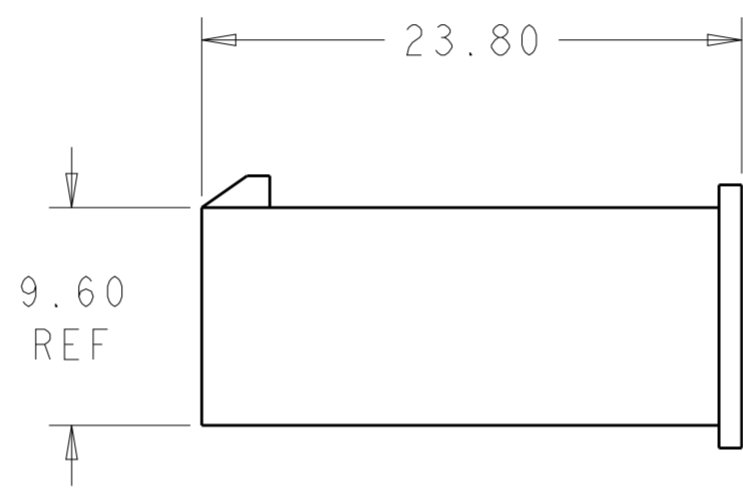

51.60	24	2-1969612-4
47.40	22	2-1969612-2
43.20	20	2-1969612-0
39.00	18	1-1969612-8
34.80	16	1-1969612-6
30.60	14	1-1969612-4
26.40	12	1-1969612-2
22.20	10	1-1969612-0
18.00	8	1969612-8
13.80	6	1969612-6
9.60	4	1969612-4
5.40	2	1969612-2
DIM L	NO. OF POS	PART NO.

THIS DRAWING IS A CONTROLLED DOCUMENT.		DWN	JR RUTH	18JAN13	TE Connectivity	
DIMENSIONS:		CHK	KURT RANDOLPH	18JAN13		
TOLERANCES UNLESS OTHERWISE SPECIFIED:		APVD	KURT RANDOLPH	18JAN13		
mm		PRODUCT SPEC				
0 PLC ± 1 PLC ± 2 PLC ±0.25 3 PLC ± 4 PLC ± ANGLES ±		APPLICATION SPEC			NAME	PLUG HOUSING VAL-U-LOK
MATERIAL		WEIGHT			SIZE	A200779
NYLON 6/6, V0		Customer Drawing			CAGE CODE	C-1969612
COLOR-NATURAL		SCALE		3:1	DRAWING NO	G-1969612
		SHEET		1	RESTRICTED TO	-
		REV		A		