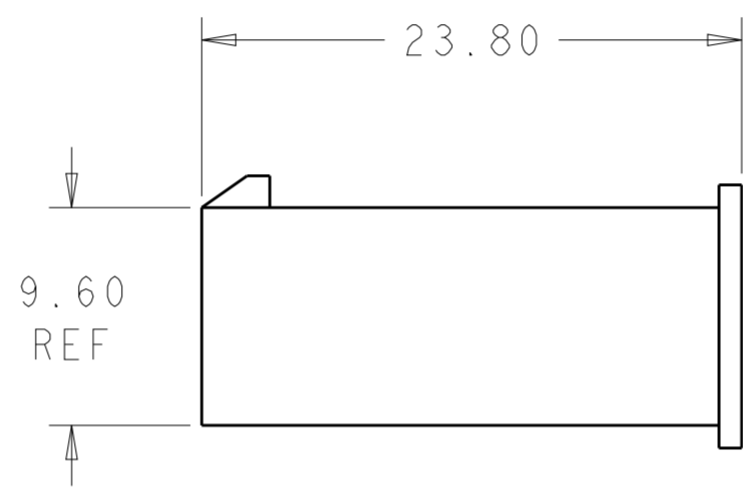

51.60	24	2-1969612-4
47.40	22	2-1969612-2
43.20	20	2-1969612-0
39.00	18	1-1969612-8
34.80	16	1-1969612-6
30.60	14	1-1969612-4
26.40	12	1-1969612-2
22.20	10	1-1969612-0
18.00	8	1969612-8
13.80	6	1969612-6
9.60	4	1969612-4
5.40	2	1969612-2
DIM L	NO. OF POS	PART NO.

THIS DRAWING IS A CONTROLLED DOCUMENT.		DWN	JR RUTH	18JAN13	 TE Connectivity		
DIMENSIONS:		CHK	KURT RANDOLPH	18JAN13			
TOLERANCES UNLESS OTHERWISE SPECIFIED:		APVD	KURT RANDOLPH	18JAN13			
mm		PRODUCT SPEC					
		APPLICATION SPEC			NAME	PLUG HOUSING VAL-U-LOK	
MATERIAL	NYLON 6/6, V0	WEIGHT			SIZE	A200779	
FINISH		Customer Drawing			CAGE CODE	C-1969612	
COLOR-NATURAL		SCALE	3:1	SHEET	1	OF	1
		RESTRICTED TO		REV	A		