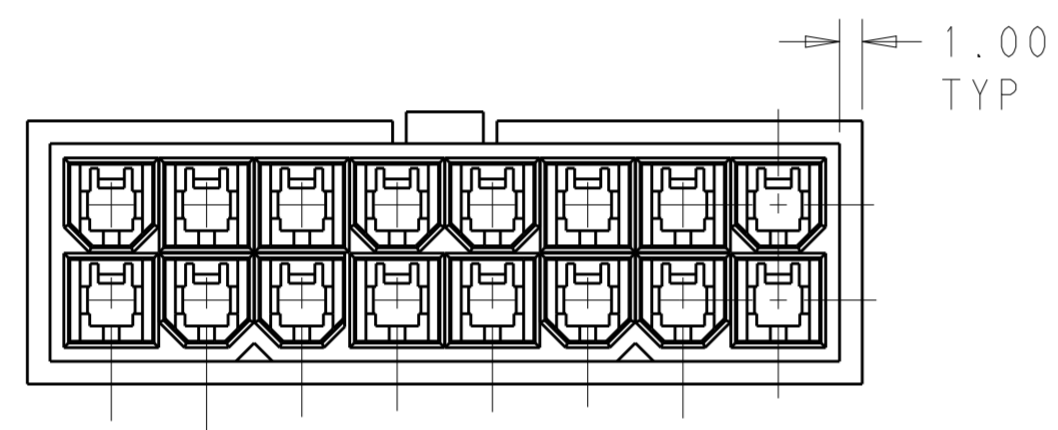

51.60	24	2-1969612-4
47.40	22	2-1969612-2
43.20	20	2-1969612-0
39.00	18	1-1969612-8
34.80	16	1-1969612-6
30.60	14	1-1969612-4
26.40	12	1-1969612-2
22.20	10	1-1969612-0
18.00	8	1969612-8
13.80	6	1969612-6
9.60	4	1969612-4
5.40	2	1969612-2
DIM L	NO. OF POS	PART NO.

THIS DRAWING IS A CONTROLLED DOCUMENT.		DWN	JR RUTH	18JAN13	 TE Connectivity		
DIMENSIONS:		CHK	KURT RANDOLPH	18JAN13			
TOLERANCES UNLESS OTHERWISE SPECIFIED:		APVD	KURT RANDOLPH	18JAN13			
mm		PRODUCT SPEC					
		APPLICATION SPEC			NAME	PLUG HOUSING VAL-U-LOK	
MATERIAL	NYLON 6/6, V0	WEIGHT			SIZE	A200779	
FINISH		Customer Drawing			CAGE CODE	C-1969612	
COLOR-NATURAL		SCALE	3:1	SHEET	1	OF	1
		RESTRICTED TO		REV	A		