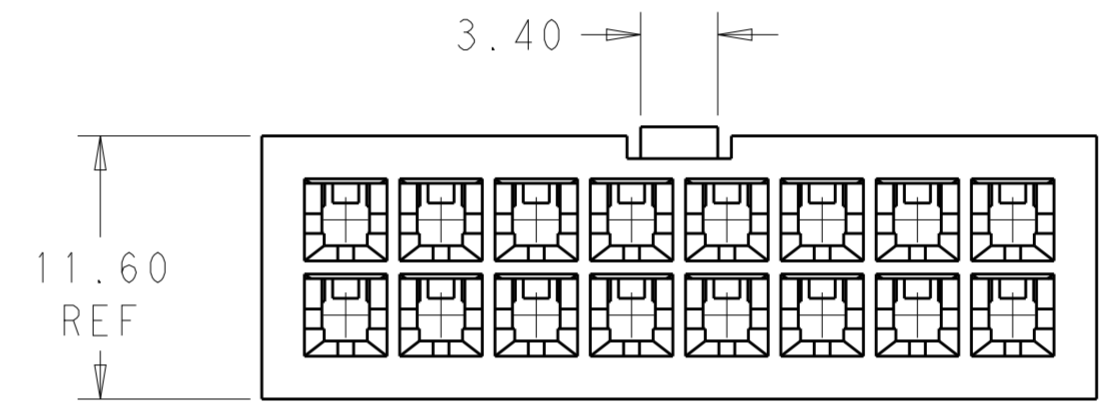

51.60	24	2-1969612-4
47.40	22	2-1969612-2
43.20	20	2-1969612-0
39.00	18	1-1969612-8
34.80	16	1-1969612-6
30.60	14	1-1969612-4
26.40	12	1-1969612-2
22.20	10	1-1969612-0
18.00	8	1969612-8
13.80	6	1969612-6
9.60	4	1969612-4
5.40	2	1969612-2
DIM L	NO. OF POS	PART NO.

THIS DRAWING IS A CONTROLLED DOCUMENT.		DWN	JR RUTH	18JAN13	 TE Connectivity		
DIMENSIONS:		CHK	KURT RANDOLPH	18JAN13			
TOLERANCES UNLESS OTHERWISE SPECIFIED:		APVD	KURT RANDOLPH	18JAN13			
mm		PRODUCT SPEC					
		APPLICATION SPEC			NAME	PLUG HOUSING VAL-U-LOK	
MATERIAL	NYLON 6/6, V0	WEIGHT			SIZE	A200779	
FINISH		Customer Drawing			CAGE CODE	C-1969612	
COLOR-NATURAL		SCALE	3:1	SHEET	1	OF	1
		RESTRICTED TO		REV	A		