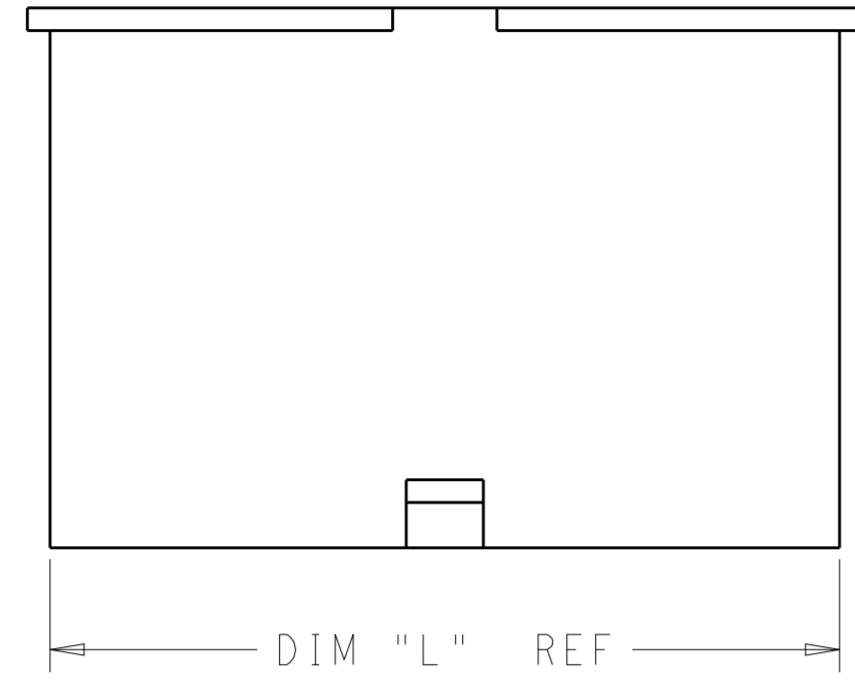

51.60	24	2-1969612-4
47.40	22	2-1969612-2
43.20	20	2-1969612-0
39.00	18	1-1969612-8
34.80	16	1-1969612-6
30.60	14	1-1969612-4
26.40	12	1-1969612-2
22.20	10	1-1969612-0
18.00	8	1969612-8
13.80	6	1969612-6
9.60	4	1969612-4
5.40	2	1969612-2
DIM L	NO. OF POS	PART NO.

THIS DRAWING IS A CONTROLLED DOCUMENT.		DWN	JR RUTH	18JAN13	 TE Connectivity		
DIMENSIONS:		CHK	KURT RANDOLPH	18JAN13			
TOLERANCES UNLESS OTHERWISE SPECIFIED:		APVD	KURT RANDOLPH	18JAN13			
mm		PRODUCT SPEC					
		APPLICATION SPEC			NAME	PLUG HOUSING VAL-U-LOK	
MATERIAL	NYLON 6/6, V0	WEIGHT			SIZE	A200779	
FINISH		Customer Drawing			CAGE CODE	C-1969612	
COLOR-NATURAL		SCALE	3:1	SHEET	1	OF	1
		RESTRICTED TO		REV	A		