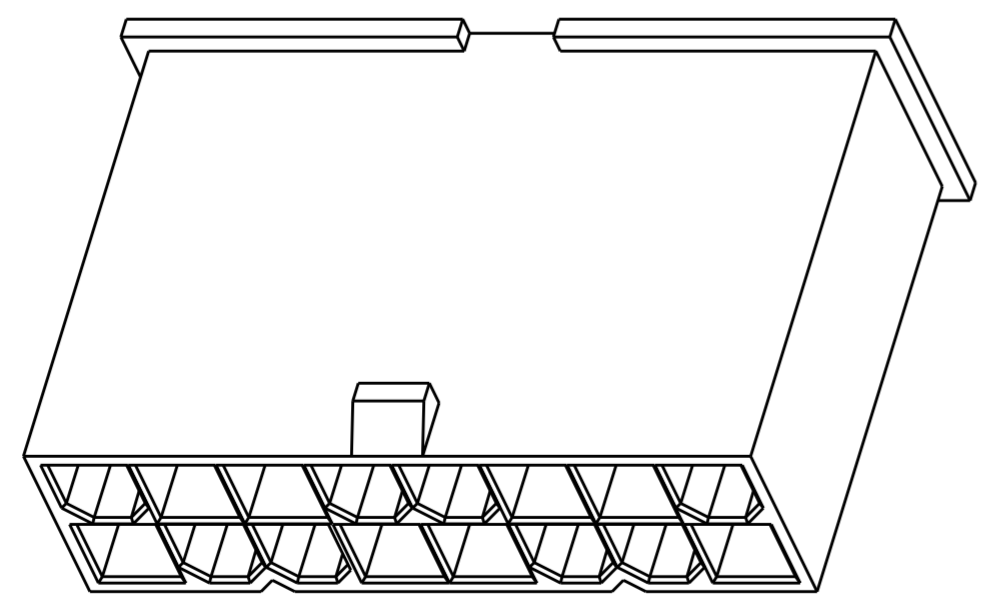

51.60	24	2-1969612-4
47.40	22	2-1969612-2
43.20	20	2-1969612-0
39.00	18	1-1969612-8
34.80	16	1-1969612-6
30.60	14	1-1969612-4
26.40	12	1-1969612-2
22.20	10	1-1969612-0
18.00	8	1969612-8
13.80	6	1969612-6
9.60	4	1969612-4
5.40	2	1969612-2
DIM L	NO. OF POS	PART NO.

THIS DRAWING IS A CONTROLLED DOCUMENT.		DWN	JR RUTH	18JAN13	 TE Connectivity		
DIMENSIONS:		CHK	KURT RANDOLPH	18JAN13			
TOLERANCES UNLESS OTHERWISE SPECIFIED:		APVD	KURT RANDOLPH	18JAN13			
mm		PRODUCT SPEC					
		APPLICATION SPEC			NAME	PLUG HOUSING VAL-U-LOK	
MATERIAL	NYLON 6/6, V0	WEIGHT			SIZE	A200779	
FINISH		Customer Drawing			CAGE CODE	C-1969612	
COLOR-NATURAL		SCALE	3:1	SHEET	1	OF	1
		RESTRICTED TO		REV	A		