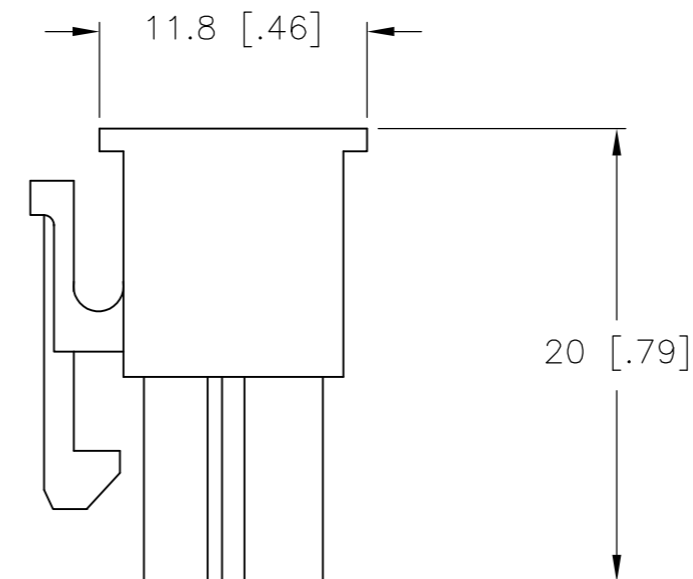

1 MATERIAL: NYLON, UL94V-2, RED.

ONLY FOR 2029091-2

DIM B	DIM A	POS.	PART NUMBER
51.6	46.2	24	2-2029091-4
47.4	42.0	22	2-2029091-2
43.2	37.8	20	2-2029091-0
39.0	33.6	18	1-2029091-8
34.8	29.4	16	1-2029091-6
30.6	25.2	14	1-2029091-4
26.4	21.0	12	1-2029091-2
22.2	16.8	10	1-2029091-0
18.0	12.6	8	2029091-8
13.8	8.4	6	2029091-6
9.6	4.2	4	2029091-4
5.4	-	2	2029091-2

THIS DRAWING IS A CONTROLLED DOCUMENT.		DWN K. WHITAKER 08APR2008	Tyco Electronics Corporation Harrisburg, PA 17105-3608	
DIMENSIONS: mm [INCHES]		CHK C. CASH 08APR2008	NAME RECEPTACLE HOUSING, RED, VAL-U-LOK(TM)	
TOLERANCES UNLESS OTHERWISE SPECIFIED: 0 PLC ± 1 PLC ± 0.4 [.02] 2 PLC ± 0.25 [.010] 3 PLC ± 0.150 [.0059] 4 PLC ± ANGLES ± FINISH		APVD C. CASH 08APR2008	APPLICATION SPEC	
MATERIAL 1		PRODUCT SPEC	SIZE A2	CAGE CODE 00779
METRIC		WEIGHT	DRAWING NO C=2029091	RESTRICTED TO -
CUSTOMER DRAWING		SCALE 3:1	SHEET 1 of 1	REV A1