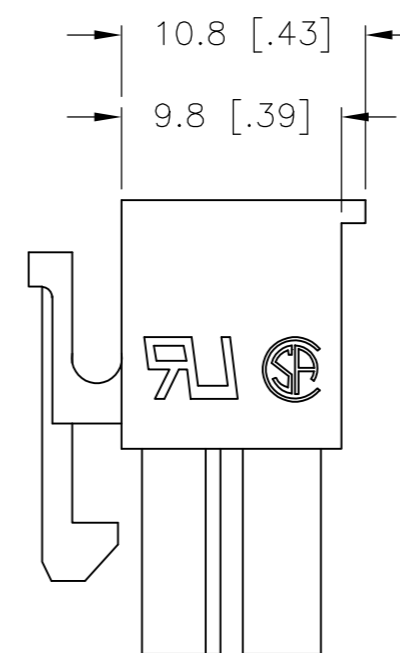

THIS DRAWING IS UNPUBLISHED. RELEASED FOR PUBLICATION
 © COPYRIGHT BY TYCO ELECTRONICS CORPORATION. ALL RIGHTS RESERVED.

LOC	DIST	REVISIONS			
P	LTR	DESCRIPTION	DATE	DWN	APVD
CM	00	A1	REVISED PER ECR-10-008344	30APR10	HMR KR

1 MATERIAL: NYLON, UL94V-2, RED.

ONLY FOR 2029091-2

DIM B	DIM A	POS.	PART NUMBER
51.6	46.2	24	2-2029091-4
47.4	42.0	22	2-2029091-2
43.2	37.8	20	2-2029091-0
39.0	33.6	18	1-2029091-8
34.8	29.4	16	1-2029091-6
30.6	25.2	14	1-2029091-4
26.4	21.0	12	1-2029091-2
22.2	16.8	10	1-2029091-0
18.0	12.6	8	2029091-8
13.8	8.4	6	2029091-6
9.6	4.2	4	2029091-4
5.4	-	2	2029091-2

THIS DRAWING IS A CONTROLLED DOCUMENT.		DWN K. WHITAKER 08APR2008	Tyco Electronics Corporation Harrisburg, PA 17105-3608	
DIMENSIONS: mm [INCHES]		CHK C. CASH 08APR2008	NAME RECEPTACLE HOUSING, RED, VAL-U-LOK(TM)	
TOLERANCES UNLESS OTHERWISE SPECIFIED: 0 PLC ± 1 PLC ± 0.4 [.02] 2 PLC ± 0.25 [.010] 3 PLC ± 0.150 [.0059] 4 PLC ± ANGLES ± FINISH		APVD C. CASH 08APR2008	APPLICATION SPEC	
MATERIAL 1		PRODUCT SPEC	SIZE A2	CAGE CODE 00779
METRIC		WEIGHT	DRAWING NO C=2029091	RESTRICTED TO -
CUSTOMER DRAWING		SCALE 3:1	SHEET 1 of 1	REV A1