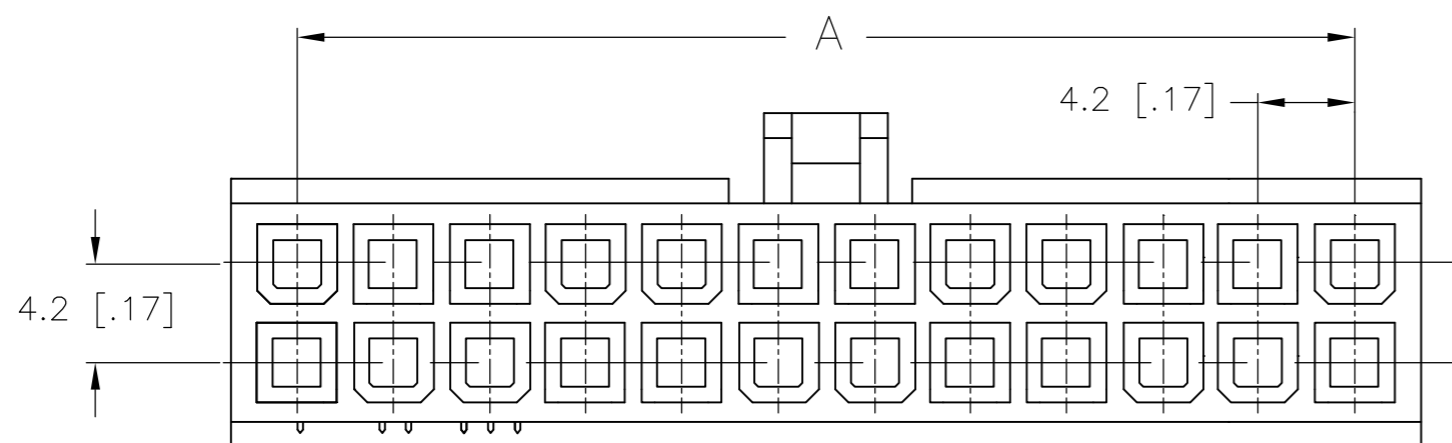

1 MATERIAL: NYLON, UL94V-2, RED.

ONLY FOR 2029091-2

DIM B	DIM A	POS.	PART NUMBER
51.6	46.2	24	2-2029091-4
47.4	42.0	22	2-2029091-2
43.2	37.8	20	2-2029091-0
39.0	33.6	18	1-2029091-8
34.8	29.4	16	1-2029091-6
30.6	25.2	14	1-2029091-4
26.4	21.0	12	1-2029091-2
22.2	16.8	10	1-2029091-0
18.0	12.6	8	2029091-8
13.8	8.4	6	2029091-6
9.6	4.2	4	2029091-4
5.4	-	2	2029091-2

THIS DRAWING IS A CONTROLLED DOCUMENT.		DWN K. WHITAKER 08APR2008	Tyco Electronics Corporation Harrisburg, PA 17105-3608	
DIMENSIONS: mm [INCHES]		CHK C. CASH 08APR2008	NAME RECEPTACLE HOUSING, RED, VAL-U-LOK(TM)	
TOLERANCES UNLESS OTHERWISE SPECIFIED: 0 PLC ± 1 PLC ± 0.4 [.02] 2 PLC ± 0.25 [.010] 3 PLC ± 0.150 [.0059] 4 PLC ± ANGLES ± FINISH		APVD C. CASH 08APR2008	APPLICATION SPEC	
MATERIAL 1		PRODUCT SPEC	SIZE A2	CAGE CODE 00779
METRIC		WEIGHT	DRAWING NO C=2029091	RESTRICTED TO -
CUSTOMER DRAWING		SCALE 3:1	SHEET 1 of 1	REV A1