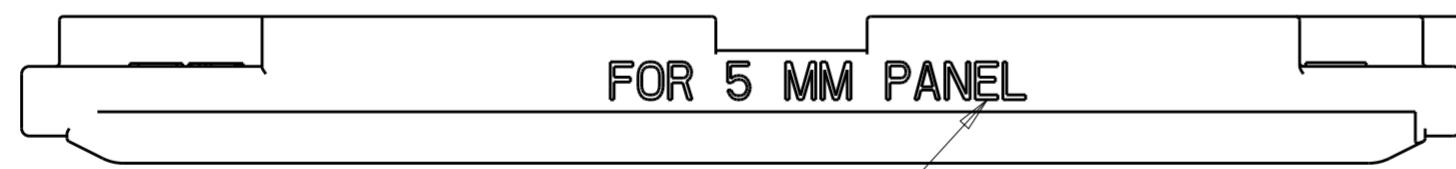

THIS DRAWING IS UNPUBLISHED. RELEASED FOR PUBLICATION 20  
 © COPYRIGHT 20 BY - ALL RIGHTS RESERVED.

REVISIONS				
P	LTR	DESCRIPTION	DATE	APVD
	A	RELEASED PER ECO-15-014111	09OCT2015	DLD DCS

- ① MATERIAL: PBT-GF30  
COLOR: SEE TABLE
- 2. FOR USE WITH TE P/N 2272889.
- ③ MARKING FOR RECOMMENDED PANEL THICKNESS. SEE TABLE FOR PART NUMBER TO PANEL THICKNESS RELATIONSHIP.

SCALE 1:1

③

2203876-1 SHOWN

BLACK	3.0±0.10	8.4	2203876-3
YELLOW	4.0±0.10	7.4	2203876-2
RED	5.0±0.10	6.4	2203876-1
COLOR	PANEL THICKNESS ③	DIM A	PART NUMBER

THIS DRAWING IS A CONTROLLED DOCUMENT.		DWN D. STRAUSSER 10OCT2013	TE Connectivity	
DIMENSIONS:		CHK D. STRAUSSER 10OCT2013		
mm	TOLERANCES UNLESS OTHERWISE SPECIFIED:	APVD D. STRAUSSER 10OCT2013	NAME MOUNTING CLIP, ML CONNECTOR	
0 PLC ±	1 PLC ±	PRODUCT SPEC	RESTRICTED TO	
2 PLC ±	3 PLC ±	APPLICATION SPEC	SIZE	CAGE CODE
4 PLC ±	ANGLES ±°	WEIGHT	A20779	G-2203876
MATERIAL	FINISH	CUSTOMER DRAWING	SCALE 2:1	SHEET 1 OF 1