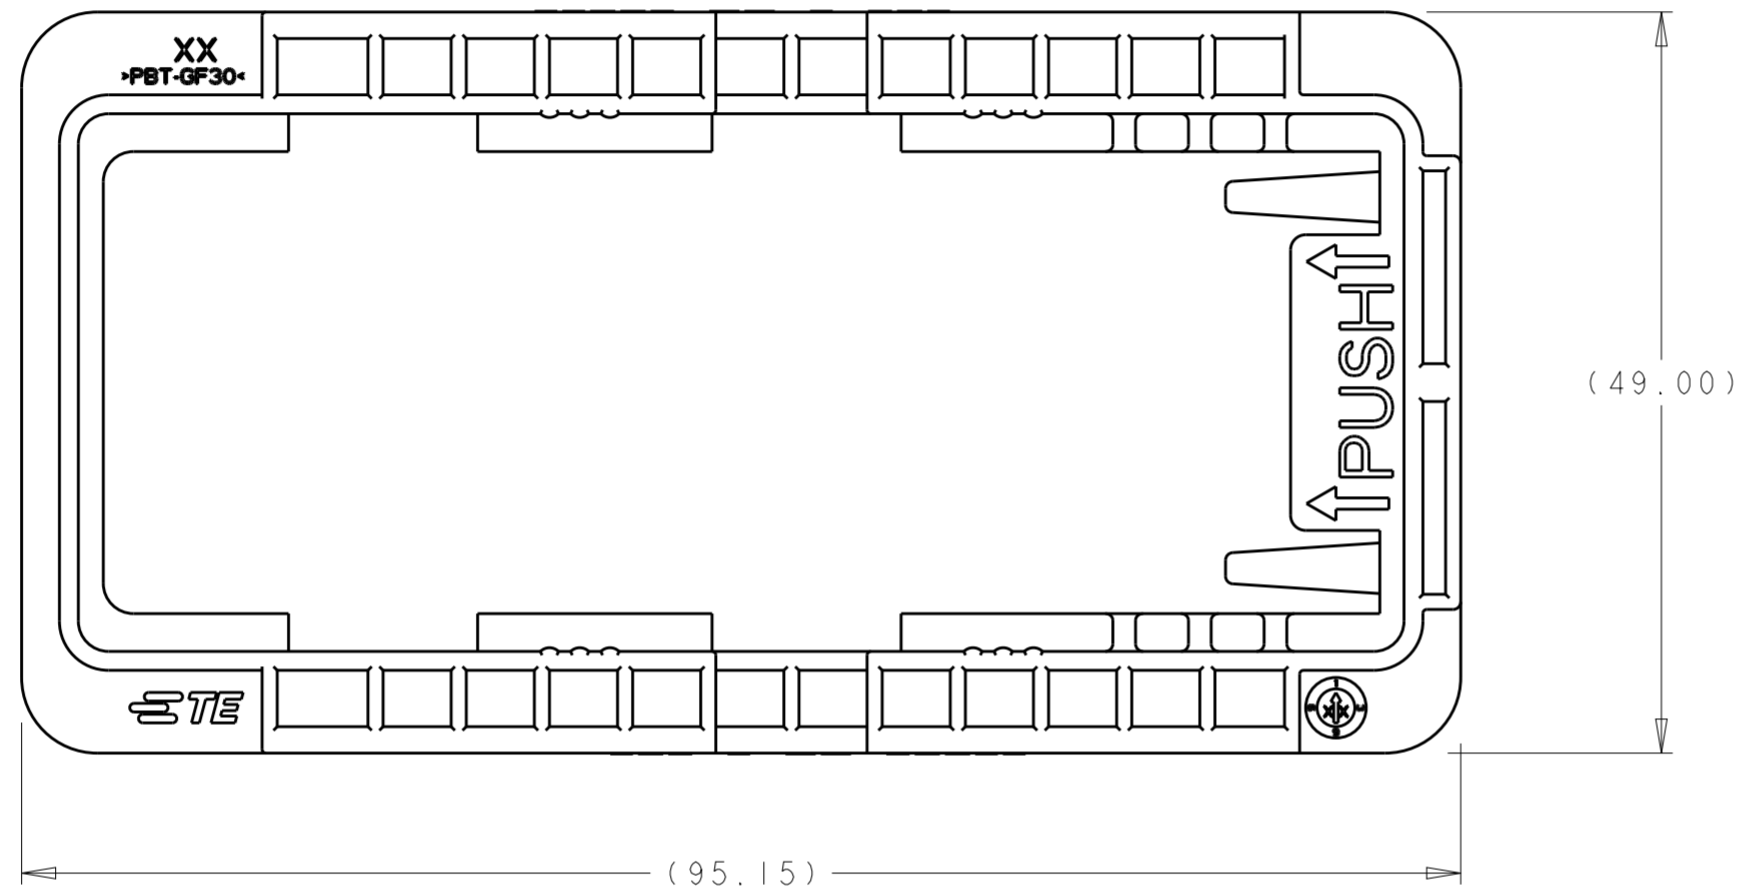

THIS DRAWING IS UNPUBLISHED. RELEASED FOR PUBLICATION 20  
 © COPYRIGHT 20 BY - ALL RIGHTS RESERVED.

REVISIONS				
P	LTR	DESCRIPTION	DATE	APVD
	A	RELEASED PER ECO-15-014111	09OCT2015	DLD DCS

- ① MATERIAL: PBT-GF30  
COLOR: SEE TABLE
- 2. FOR USE WITH TE P/N 2272889.
- ③ MARKING FOR RECOMMENDED PANEL THICKNESS. SEE TABLE FOR PART NUMBER TO PANEL THICKNESS RELATIONSHIP.

SCALE 1:1

③

2203876-1 SHOWN

BLACK	3.0±0.10	8.4	2203876-3
YELLOW	4.0±0.10	7.4	2203876-2
RED	5.0±0.10	6.4	2203876-1
COLOR	PANEL THICKNESS ③	DIM A	PART NUMBER

THIS DRAWING IS A CONTROLLED DOCUMENT.		DWN D. STRAUSSER 10OCT2013	TE Connectivity	
DIMENSIONS:		CHK D. STRAUSSER 10OCT2013		
mm	TOLERANCES UNLESS OTHERWISE SPECIFIED:	APVD D. STRAUSSER 10OCT2013	NAME MOUNTING CLIP, ML CONNECTOR	
0 PLC ±	1 PLC ±	PRODUCT SPEC	RESTRICTED TO	
2 PLC ±	3 PLC ±	APPLICATION SPEC	SIZE	CAGE CODE
4 PLC ±	ANGLES ±°	WEIGHT	A20779	G-2203876
MATERIAL	FINISH	CUSTOMER DRAWING	SCALE 2:1	SHEET 1 OF 1