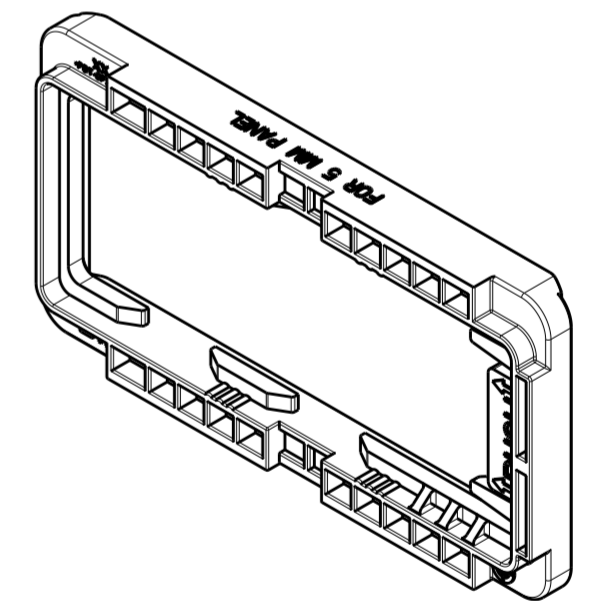

THIS DRAWING IS UNPUBLISHED. RELEASED FOR PUBLICATION 20  
 © COPYRIGHT 20 BY - ALL RIGHTS RESERVED.

REVISIONS				
P	LTR	DESCRIPTION	DATE	APVD
	A	RELEASED PER ECO-15-014111	09OCT2015	DLD DCS

- ① MATERIAL: PBT-GF30  
COLOR: SEE TABLE
- 2. FOR USE WITH TE P/N 2272889.
- ③ MARKING FOR RECOMMENDED PANEL THICKNESS. SEE TABLE FOR PART NUMBER TO PANEL THICKNESS RELATIONSHIP.

SCALE 1:1

③

2203876-1 SHOWN

BLACK	3.0±0.10	8.4	2203876-3
YELLOW	4.0±0.10	7.4	2203876-2
RED	5.0±0.10	6.4	2203876-1
COLOR	PANEL THICKNESS ③	DIM A	PART NUMBER

THIS DRAWING IS A CONTROLLED DOCUMENT.		DWN D. STRAUSSER 10OCT2013	TE Connectivity	
DIMENSIONS:		CHK D. STRAUSSER 10OCT2013		
mm	TOLERANCES UNLESS OTHERWISE SPECIFIED:	APVD D. STRAUSSER 10OCT2013	NAME MOUNTING CLIP, ML CONNECTOR	
0 PLC ±	1 PLC ±	PRODUCT SPEC	RESTRICTED TO	
2 PLC ±	3 PLC ±	APPLICATION SPEC	SIZE	CAGE CODE
4 PLC ±	ANGLES ±°	WEIGHT	A20779	G-2203876
MATERIAL	FINISH	CUSTOMER DRAWING	SCALE 2:1	SHEET 1 OF 1