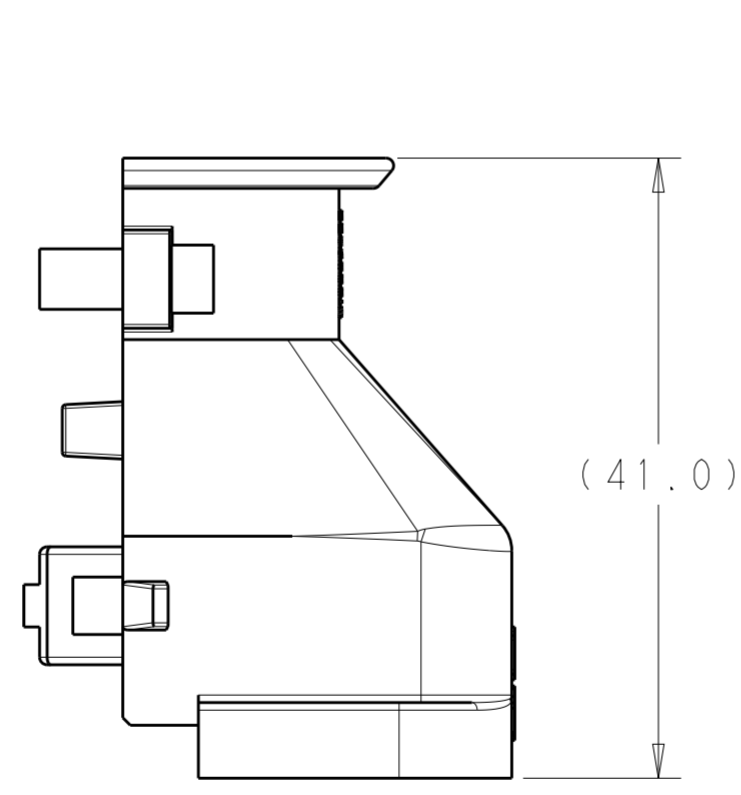

THIS DRAWING IS UNPUBLISHED. RELEASED FOR PUBLICATION
 © COPYRIGHT copyright.d8Te- ALL RIGHTS RESERVED.

REVISIONS				
P	LTR	DESCRIPTION	DATE	APVD
A		INITIAL RELEASE	22MAR2017	JM DS

2203956-1

- ① MATERIAL: ASCEND VYDYNE ECO-315, PA66, TE PN 704588-4.
- ② MATERIAL ID, >PA66/6< LOCATED APPROXIMATELY AS SHOWN.
- ③ CAVITY ID LOCATED APPROXIMATELY AS SHOWN.
- ④ TE PART NUMBER LOCATED APPROXIMATELY AS SHOWN.
- ⑤ COMPANY LOGO LOCATED APPROXIMATELY AS SHOWN.
- ⑥ NW CHARACTERS LOCATED APPROXIMATELY AS SHOWN.

2203956-2

⑥	NW-22	2203956-2
	SMOOTH	2203956-1
	WIRE EXIT	PART NO

THIS DRAWING IS A CONTROLLED DOCUMENT.		DWN D STRAUSSER	28 JAN 2017	TE Connectivity	
DIMENSIONS: mm		CHK -	APVD -		
TOLERANCES UNLESS OTHERWISE SPECIFIED:		PRODUCT SPEC -		SIZE A2	
0 PLC ±		APPLICATION SPEC -		CAGE CODE -	
1 PLC ±		WEIGHT -		DRAWING NO G-2203956	
2 PLC ±		CUSTOMER DRAWING		RESTRICTED TO -	
3 PLC ±		SCALE 2:1		SHEET 1 OF 1	
4 PLC ±		REV A			
ANGLES ±					
FINISH -					