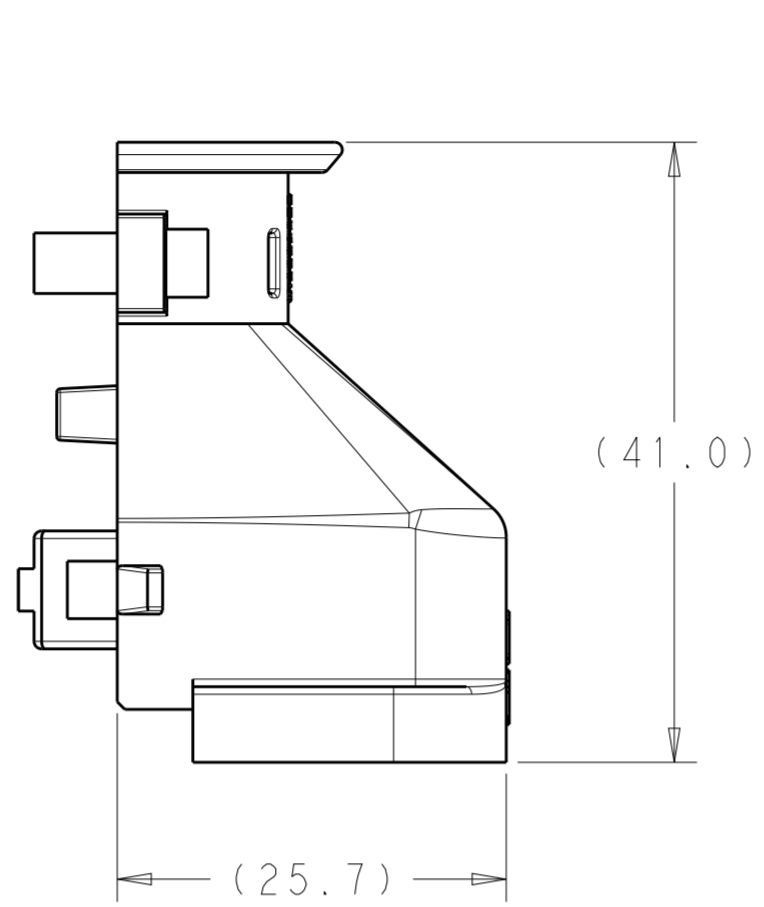

THIS DRAWING IS UNPUBLISHED. RELEASED FOR PUBLICATION
 © COPYRIGHT copyright.d8Te- ALL RIGHTS RESERVED.

REVISIONS				
P	LTR	DESCRIPTION	DATE	APVD
A		INITIAL RELEASE	22MAR2017	JM DS

2203956-1

- ① MATERIAL: ASCEND VYDYNE ECO-315, PA66, TE PN 704588-4.
- ② MATERIAL ID, >PA66/6< LOCATED APPROXIMATELY AS SHOWN.
- ③ CAVITY ID LOCATED APPROXIMATELY AS SHOWN.
- ④ TE PART NUMBER LOCATED APPROXIMATELY AS SHOWN.
- ⑤ COMPANY LOGO LOCATED APPROXIMATELY AS SHOWN.
- ⑥ NW CHARACTERS LOCATED APPROXIMATELY AS SHOWN.

2203956-2

⑥	NW-22	2203956-2
	SMOOTH	2203956-1
	WIRE EXIT	PART NO

THIS DRAWING IS A CONTROLLED DOCUMENT.		DWN D STRAUSSER	28 JAN 2017	TE Connectivity	
DIMENSIONS: mm		CHK -	APVD -		
TOLERANCES UNLESS OTHERWISE SPECIFIED:		PRODUCT SPEC -		SIZE A2	
0 PLC ±		APPLICATION SPEC -		CAGE CODE -	
1 PLC ±		WEIGHT -		DRAWING NO G-2203956	
2 PLC ±		CUSTOMER DRAWING		RESTRICTED TO -	
3 PLC ±		SCALE 2:1		SHEET 1 OF 1	
4 PLC ±		REV A			
ANGLES ±					
FINISH -					