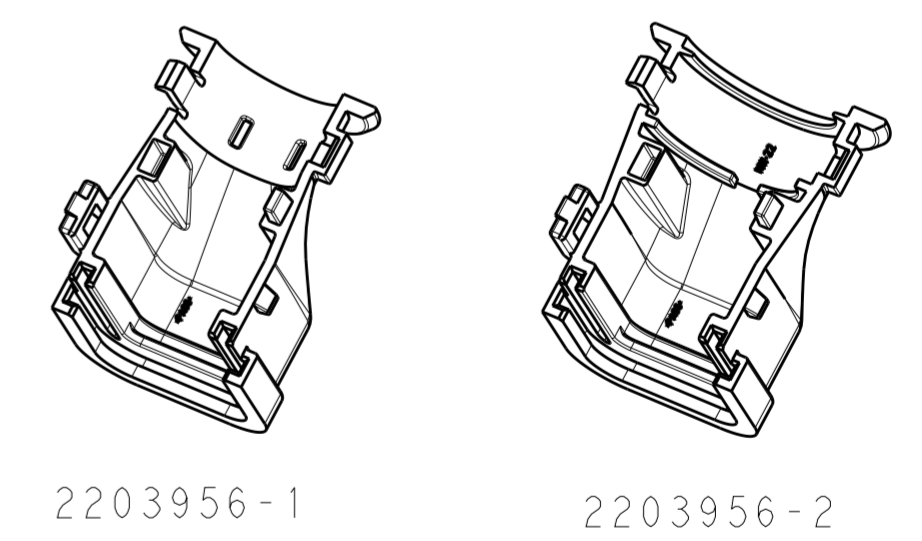

THIS DRAWING IS UNPUBLISHED. RELEASED FOR PUBLICATION
 © COPYRIGHT copyright.d8Te- ALL RIGHTS RESERVED.

REVISIONS				
P	LTR	DESCRIPTION	DATE	APVD
A		INITIAL RELEASE	22MAR2017	JM DS

2203956-1

- ① MATERIAL: ASCEND VYDYNE ECO-315, PA66, TE PN 704588-4.
- ② MATERIAL ID, >PA66/6< LOCATED APPROXIMATELY AS SHOWN.
- ③ CAVITY ID LOCATED APPROXIMATELY AS SHOWN.
- ④ TE PART NUMBER LOCATED APPROXIMATELY AS SHOWN.
- ⑤ COMPANY LOGO LOCATED APPROXIMATELY AS SHOWN.
- ⑥ NW CHARACTERS LOCATED APPROXIMATELY AS SHOWN.

2203956-2

⑥	NW-22	2203956-2
	SMOOTH	2203956-1
	WIRE EXIT	PART NO

THIS DRAWING IS A CONTROLLED DOCUMENT.		DWN D STRAUSSER	28 JAN 2017	TE Connectivity	
DIMENSIONS: mm		CHK -	APVD -		
TOLERANCES UNLESS OTHERWISE SPECIFIED:		PRODUCT SPEC -		SIZE A2	
0 PLC ±		APPLICATION SPEC -		CAGE CODE -	
1 PLC ±		WEIGHT -		DRAWING NO G-2203956	
2 PLC ±		CUSTOMER DRAWING		RESTRICTED TO -	
3 PLC ±		SCALE 2:1		SHEET 1 OF 1	
4 PLC ±		REV A			
ANGLES ±					
FINISH -					