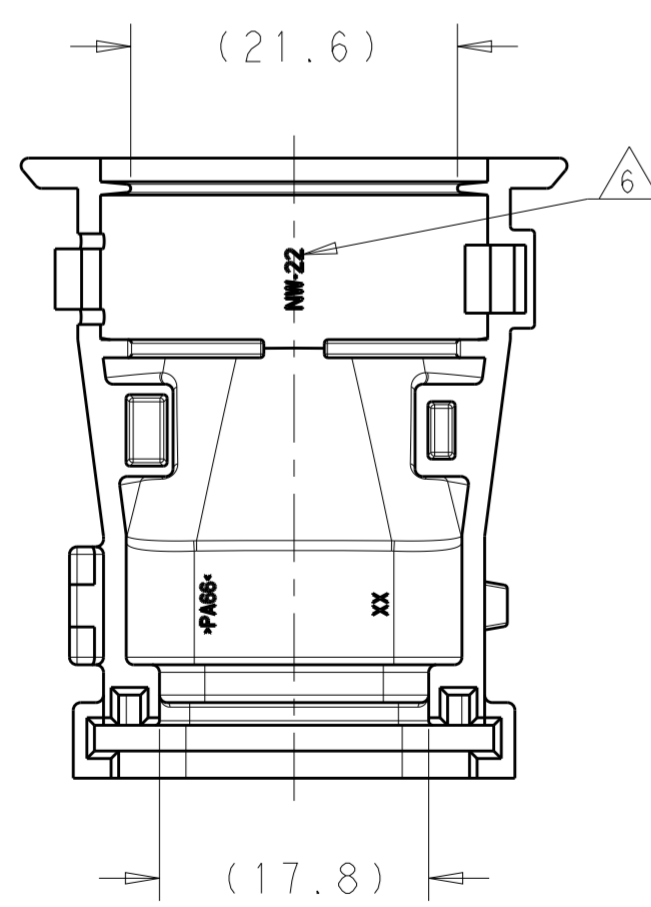

THIS DRAWING IS UNPUBLISHED. RELEASED FOR PUBLICATION
 © COPYRIGHT copyright.d8Te- ALL RIGHTS RESERVED.

REVISIONS				
P	LTR	DESCRIPTION	DATE	APVD
A		INITIAL RELEASE	22MAR2017	JM DS

2203956-1

- ① MATERIAL: ASCEND VYDYNE ECO-315, PA66, TE PN 704588-4.
- ② MATERIAL ID, >PA66/6< LOCATED APPROXIMATELY AS SHOWN.
- ③ CAVITY ID LOCATED APPROXIMATELY AS SHOWN.
- ④ TE PART NUMBER LOCATED APPROXIMATELY AS SHOWN.
- ⑤ COMPANY LOGO LOCATED APPROXIMATELY AS SHOWN.
- ⑥ NW CHARACTERS LOCATED APPROXIMATELY AS SHOWN.

2203956-2

⑥	NW-22	2203956-2
	SMOOTH	2203956-1
	WIRE EXIT	PART NO

THIS DRAWING IS A CONTROLLED DOCUMENT.		DWN D STRAUSSER	28 JAN 2017	TE Connectivity	
DIMENSIONS: mm		CHK -	APVD -		
TOLERANCES UNLESS OTHERWISE SPECIFIED:		PRODUCT SPEC -		SIZE A2	
0 PLC ±		APPLICATION SPEC -		CAGE CODE -	
1 PLC ±		WEIGHT -		DRAWING NO G-2203956	
2 PLC ±		CUSTOMER DRAWING		RESTRICTED TO -	
3 PLC ±		SCALE 2:1		SHEET 1 OF 1	
4 PLC ±		REV A			
ANGLES ±					
FINISH -					