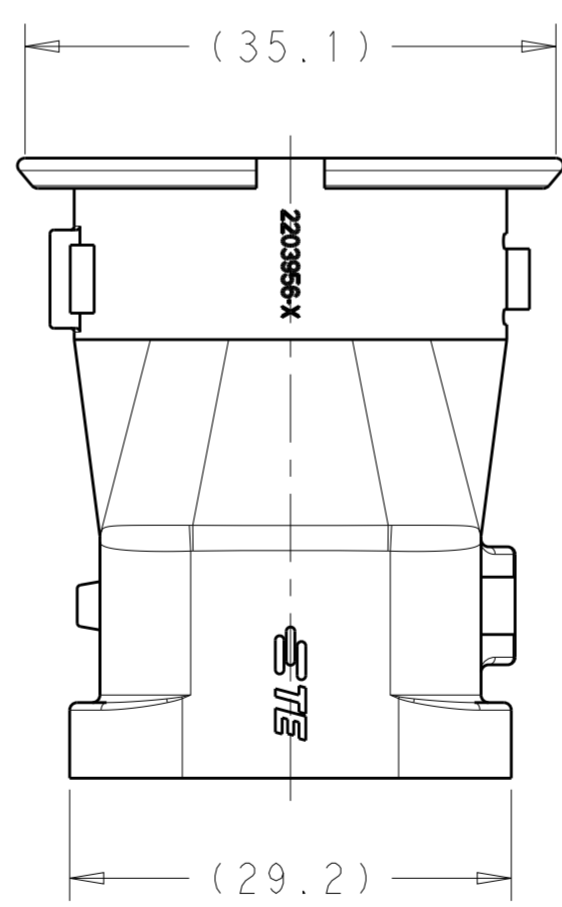

THIS DRAWING IS UNPUBLISHED. RELEASED FOR PUBLICATION
 © COPYRIGHT copyright.d8Te- ALL RIGHTS RESERVED.

REVISIONS				
P	LTR	DESCRIPTION	DATE	APVD
A		INITIAL RELEASE	22MAR2017	JM DS

2203956-1

- ① MATERIAL: ASCEND VYDYNE ECO-315, PA66, TE PN 704588-4.
- ② MATERIAL ID, >PA66/6< LOCATED APPROXIMATELY AS SHOWN.
- ③ CAVITY ID LOCATED APPROXIMATELY AS SHOWN.
- ④ TE PART NUMBER LOCATED APPROXIMATELY AS SHOWN.
- ⑤ COMPANY LOGO LOCATED APPROXIMATELY AS SHOWN.
- ⑥ NW CHARACTERS LOCATED APPROXIMATELY AS SHOWN.

2203956-2

⑥	NW-22	2203956-2
	SMOOTH	2203956-1
	WIRE EXIT	PART NO

THIS DRAWING IS A CONTROLLED DOCUMENT.		DWN D STRAUSSER	28 JAN 2017	TE Connectivity	
DIMENSIONS: mm		CHK -	APVD -		
TOLERANCES UNLESS OTHERWISE SPECIFIED:		PRODUCT SPEC -		SIZE A2	
0 PLC ±		APPLICATION SPEC -		CAGE CODE -	
1 PLC ±		WEIGHT -		DRAWING NO G-2203956	
2 PLC ±		CUSTOMER DRAWING		RESTRICTED TO -	
3 PLC ±		SCALE 2:1		SHEET 1 OF 1	
4 PLC ±		REV A			
ANGLES ±					
FINISH -					