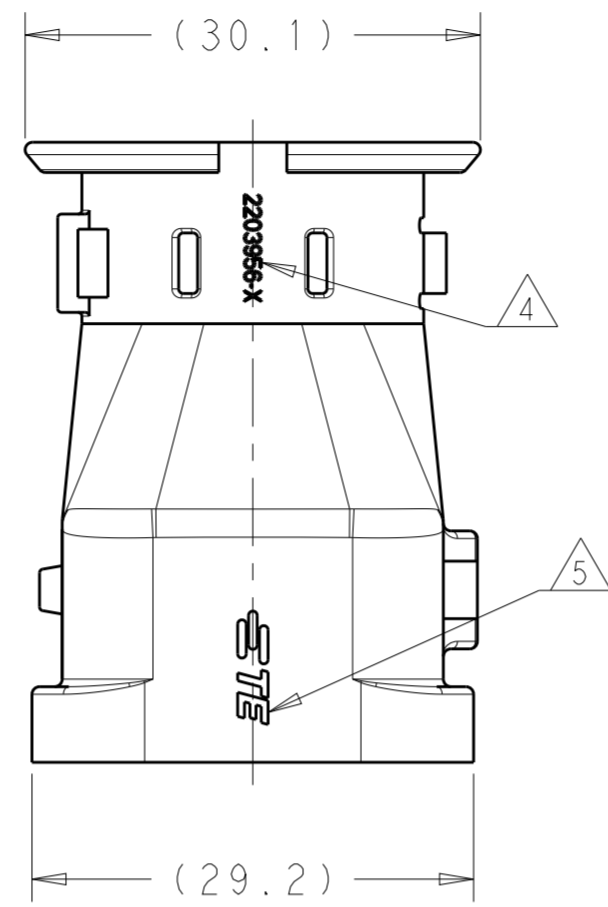

THIS DRAWING IS UNPUBLISHED. RELEASED FOR PUBLICATION
 © COPYRIGHT copyright.d8Te- ALL RIGHTS RESERVED.

REVISIONS				
P	LTR	DESCRIPTION	DATE	APVD
A		INITIAL RELEASE	22MAR2017	JM DS

2203956-1

- ① MATERIAL: ASCEND VYDYNE ECO-315, PA66, TE PN 704588-4.
- ② MATERIAL ID, >PA66/6< LOCATED APPROXIMATELY AS SHOWN.
- ③ CAVITY ID LOCATED APPROXIMATELY AS SHOWN.
- ④ TE PART NUMBER LOCATED APPROXIMATELY AS SHOWN.
- ⑤ COMPANY LOGO LOCATED APPROXIMATELY AS SHOWN.
- ⑥ NW CHARACTERS LOCATED APPROXIMATELY AS SHOWN.

2203956-2

⑥	NW-22	2203956-2
	SMOOTH	2203956-1
	WIRE EXIT	PART NO

THIS DRAWING IS A CONTROLLED DOCUMENT.		DWN D STRAUSSER	28 JAN 2017	TE Connectivity	
DIMENSIONS: mm		CHK -	APVD -		
TOLERANCES UNLESS OTHERWISE SPECIFIED:		PRODUCT SPEC -		SIZE A2	
0 PLC ±		APPLICATION SPEC -		CAGE CODE -	
1 PLC ±		WEIGHT -		DRAWING NO G-2203956	
2 PLC ±		CUSTOMER DRAWING		RESTRICTED TO -	
3 PLC ±		SCALE 2:1		SHEET 1 OF 1	
4 PLC ±		REV A			
ANGLES ±					
FINISH -					