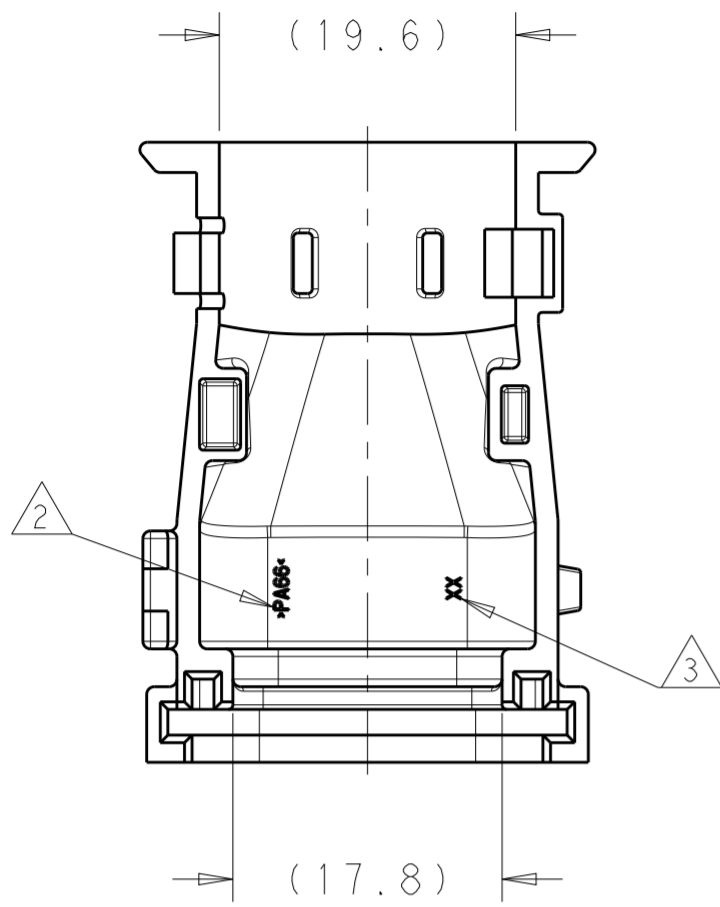

THIS DRAWING IS UNPUBLISHED. RELEASED FOR PUBLICATION
 © COPYRIGHT copyright.d8Te- ALL RIGHTS RESERVED.

REVISIONS				
P	LTR	DESCRIPTION	DATE	APVD
A		INITIAL RELEASE	22MAR2017	JM DS

2203956-1

- ① MATERIAL: ASCEND VYDYNE ECO-315, PA66, TE PN 704588-4.
- ② MATERIAL ID, >PA66/6< LOCATED APPROXIMATELY AS SHOWN.
- ③ CAVITY ID LOCATED APPROXIMATELY AS SHOWN.
- ④ TE PART NUMBER LOCATED APPROXIMATELY AS SHOWN.
- ⑤ COMPANY LOGO LOCATED APPROXIMATELY AS SHOWN.
- ⑥ NW CHARACTERS LOCATED APPROXIMATELY AS SHOWN.

2203956-2

⑥	NW-22	2203956-2
	SMOOTH	2203956-1
	WIRE EXIT	PART NO

THIS DRAWING IS A CONTROLLED DOCUMENT.		DWN D STRAUSSER	28 JAN 2017	TE Connectivity	
DIMENSIONS: mm		CHK -	APVD -		
TOLERANCES UNLESS OTHERWISE SPECIFIED:		PRODUCT SPEC -		SIZE A2	
0 PLC ±		APPLICATION SPEC -		CAGE CODE -	
1 PLC ±		WEIGHT -		DRAWING NO G-2203956	
2 PLC ±		CUSTOMER DRAWING		RESTRICTED TO -	
3 PLC ±		SCALE 2:1		SHEET 1 OF 1	
4 PLC ±		REV A			
ANGLES ±					
FINISH -					