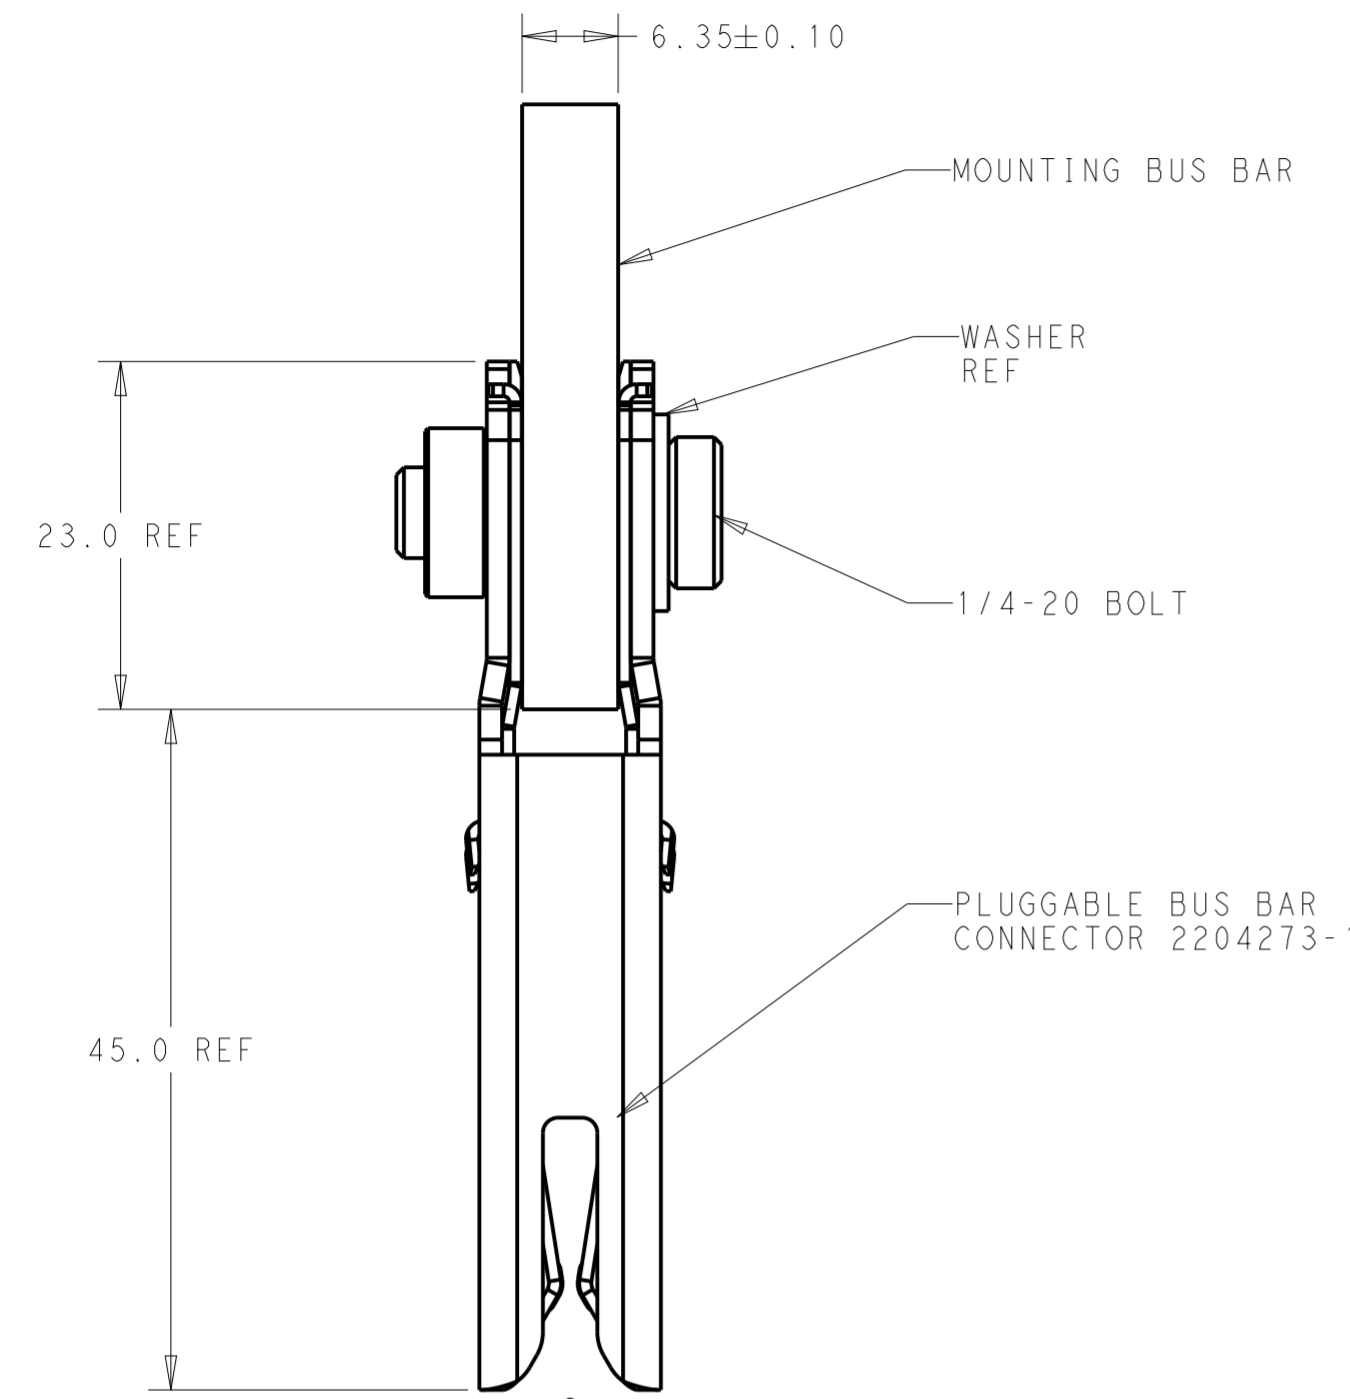

RECOMMENDED MOUNTING BUS BAR LAYOUT

- NOTES:
- ① PART NUMBER AND DATACODE TO BE MARKED IN AREA SHOWN
 - ② MATERIAL: SHOWN IN BOM LIST
 - ③ CONTACT PLATING: SILVER PLATING ON CONTACT FUNCTIONAL AREA
 - ④ BUS BAR MUST BE SILVER PLATING ON CONTACT AREA

PART NUMBER	ITEMS	DESCRIPTION	MATERIAL	Q'TY	FINISH
2204273-1 ②	3	CLINCHING NUT 1/4-20 THREAD	STAINLESS STEEL	2	-
	2	CONTACT	COPPER ALLOY	2	SILVER
	1	OUTER HOUSING	STAINLESS STEEL	1	-

THIS DRAWING IS A CONTROLLED DOCUMENT.		DWN ANDY LI 17JUN2014	STE TE Connectivity	
DIMENSIONS: mm		CHK SUNY ZHAO 17JUN2014		
TOLERANCES UNLESS OTHERWISE SPECIFIED:		APVD SUNY ZHAO 17JUN2014	NAME PLUGGABLE BUS BAR CONNECTOR IN-LINE MOUNTING	
0 PLC ±-		PRODUCT SPEC 108-128012	SIZE A2	
1 PLC ±0.2		APPLICATION SPEC 114-2111	CAGE CODE -	
2 PLC ±0.15		WEIGHT 97.28	DRAWING NO C-2204273	
3 PLC ±0.10		CUSTOMER DRAWING	RESTRICTED TO -	
4 PLC ±0.0001			SCALE 2:1	
ANGLES ±1			SHEET 1 OF 1	
FINISH			REV A4	