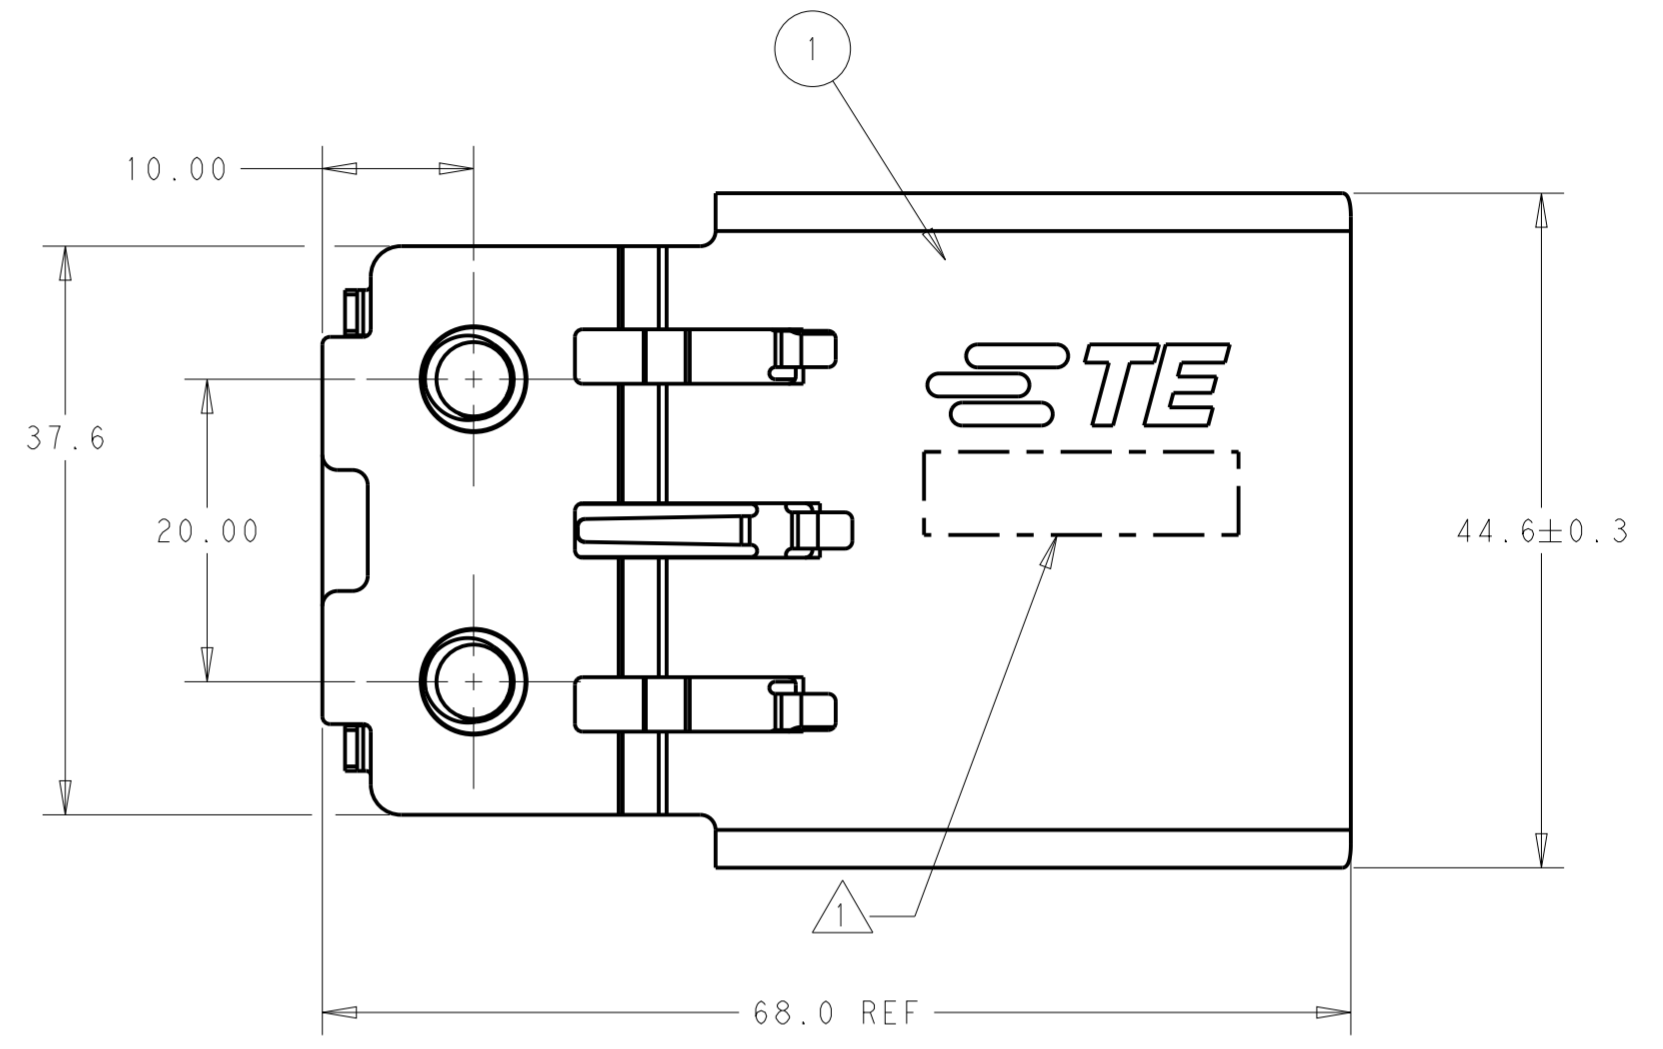

RECOMMENDED MOUNTING BUS BAR LAYOUT

- NOTES:
- ① PART NUMBER AND DATACODE TO BE MARKED IN AREA SHOWN
 - ② MATERIAL: SHOWN IN BOM LIST
 - ③ CONTACT PLATING: SILVER PLATING ON CONTACT FUNCTIONAL AREA
 - ④ BUS BAR MUST BE SILVER PLATING ON CONTACT AREA

PART NUMBER	ITEMS	DESCRIPTION	MATERIAL	Q'TY	FINISH
2204273-1 ②	3	CLINCHING NUT 1/4-20 THREAD	STAINLESS STEEL	2	-
	2	CONTACT	COPPER ALLOY	2	SILVER
	1	OUTER HOUSING	STAINLESS STEEL	1	-

THIS DRAWING IS A CONTROLLED DOCUMENT.		DWN ANDY LI 17JUN2014	STE TE Connectivity	
DIMENSIONS: mm		CHK SUNY ZHAO 17JUN2014		
TOLERANCES UNLESS OTHERWISE SPECIFIED:		APVD SUNY ZHAO 17JUN2014	NAME PLUGGABLE BUS BAR CONNECTOR IN-LINE MOUNTING	
0 PLC ±-		PRODUCT SPEC 108-128012	SIZE A2	
1 PLC ±0.2		APPLICATION SPEC 114-2111	CAGE CODE -	
2 PLC ±0.15		WEIGHT 97.28	DRAWING NO C-2204273	
3 PLC ±0.10		CUSTOMER DRAWING	RESTRICTED TO -	
4 PLC ±0.0001			SCALE 2:1	
ANGLES ±1			SHEET 1 OF 1	
FINISH			REV A4	