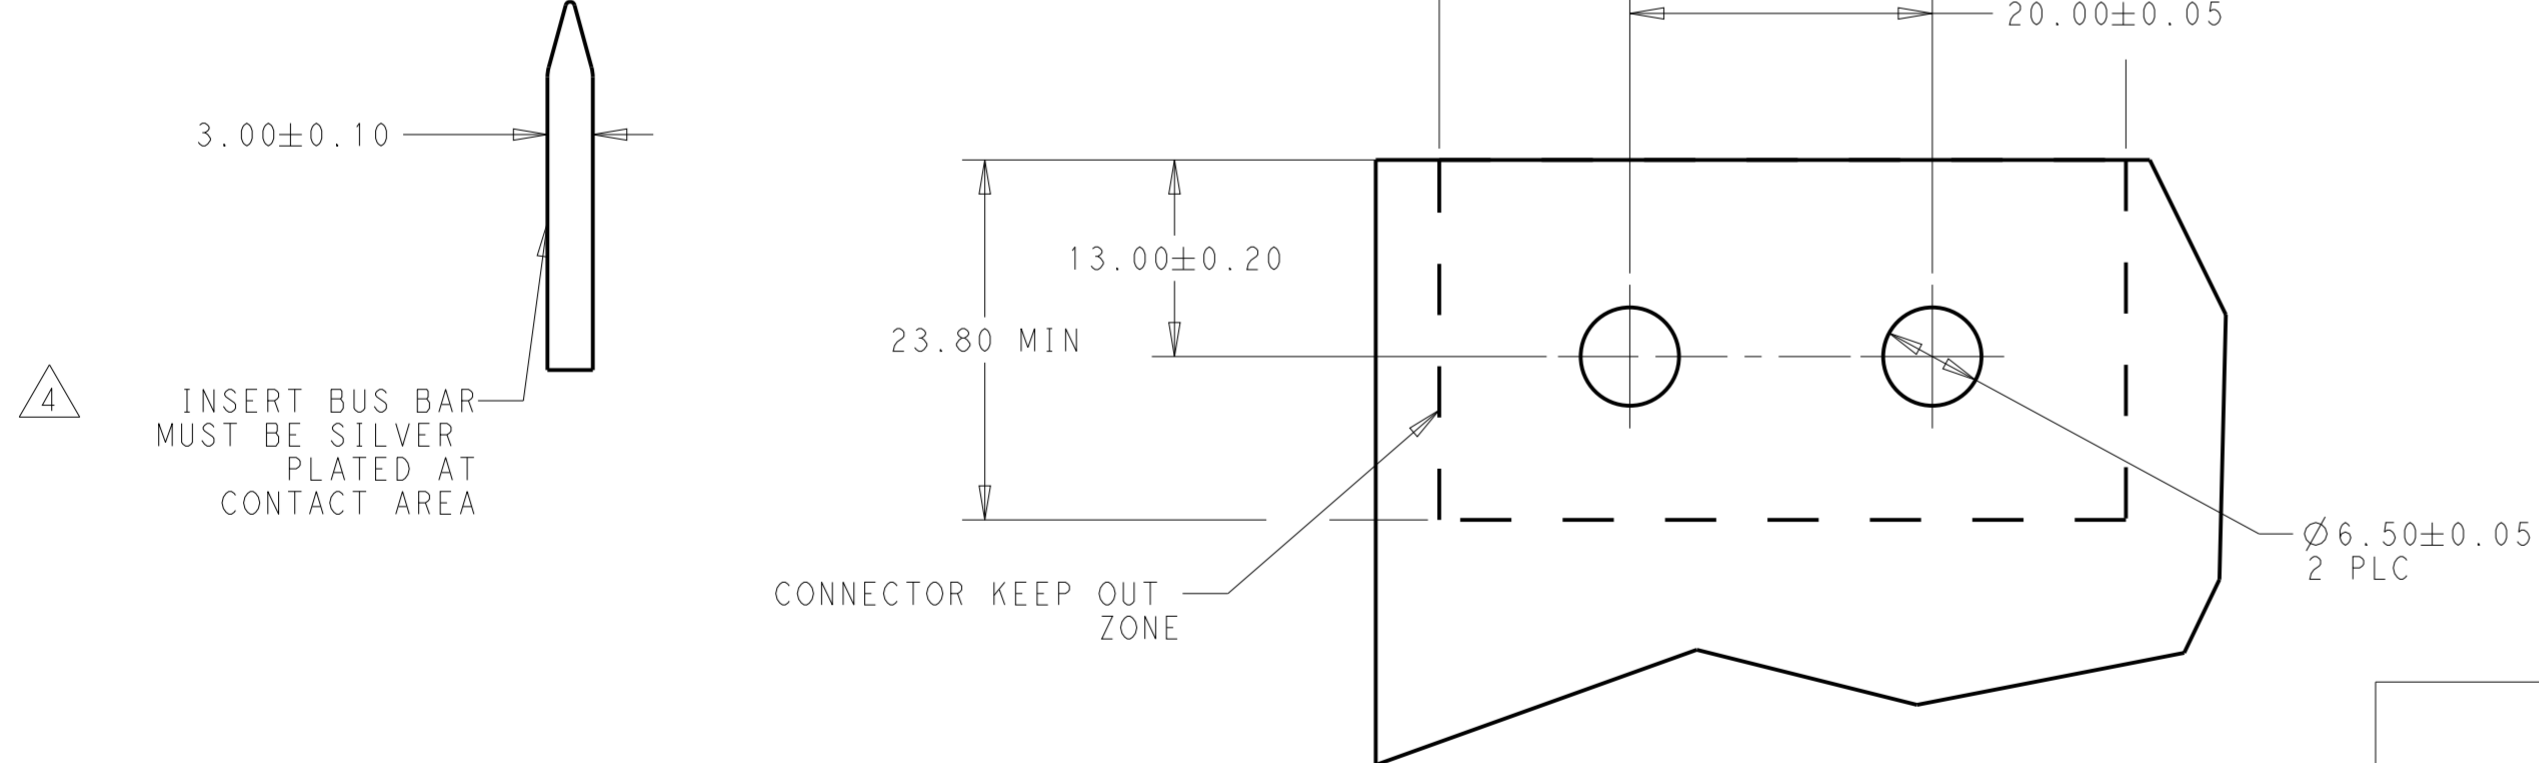

RECOMMENDED MOUNTING BUS BAR LAYOUT

- NOTES:
- ① PART NUMBER AND DATACODE TO BE MARKED IN AREA SHOWN
 - ② MATERIAL: SHOWN IN BOM LIST
 - ③ CONTACT PLATING: SILVER PLATING ON CONTACT FUNCTIONAL AREA
 - ④ BUS BAR MUST BE SILVER PLATING ON CONTACT AREA

PART NUMBER	ITEMS	DESCRIPTION	MATERIAL	Q'TY	FINISH
2204273-1 ②	3	CLINCHING NUT 1/4-20 THREAD	STAINLESS STEEL	2	-
	2	CONTACT	COPPER ALLOY	2	SILVER
	1	OUTER HOUSING	STAINLESS STEEL	1	-

THIS DRAWING IS A CONTROLLED DOCUMENT.		DWN ANDY LI 17JUN2014	STE TE Connectivity	
DIMENSIONS: mm		CHK SUNY ZHAO 17JUN2014		
TOLERANCES UNLESS OTHERWISE SPECIFIED:		APVD SUNY ZHAO 17JUN2014	NAME PLUGGABLE BUS BAR CONNECTOR IN-LINE MOUNTING	
0 PLC ±-		PRODUCT SPEC 108-128012	SIZE A2	
1 PLC ±0.2		APPLICATION SPEC 114-2111	CAGE CODE -	
2 PLC ±0.15		WEIGHT 97.28	DRAWING NO C-2204273	
3 PLC ±0.10		CUSTOMER DRAWING	RESTRICTED TO -	
4 PLC ±0.0001			SCALE 2:1	
ANGLES ±1			SHEET 1 OF 1	
FINISH			REV A4	