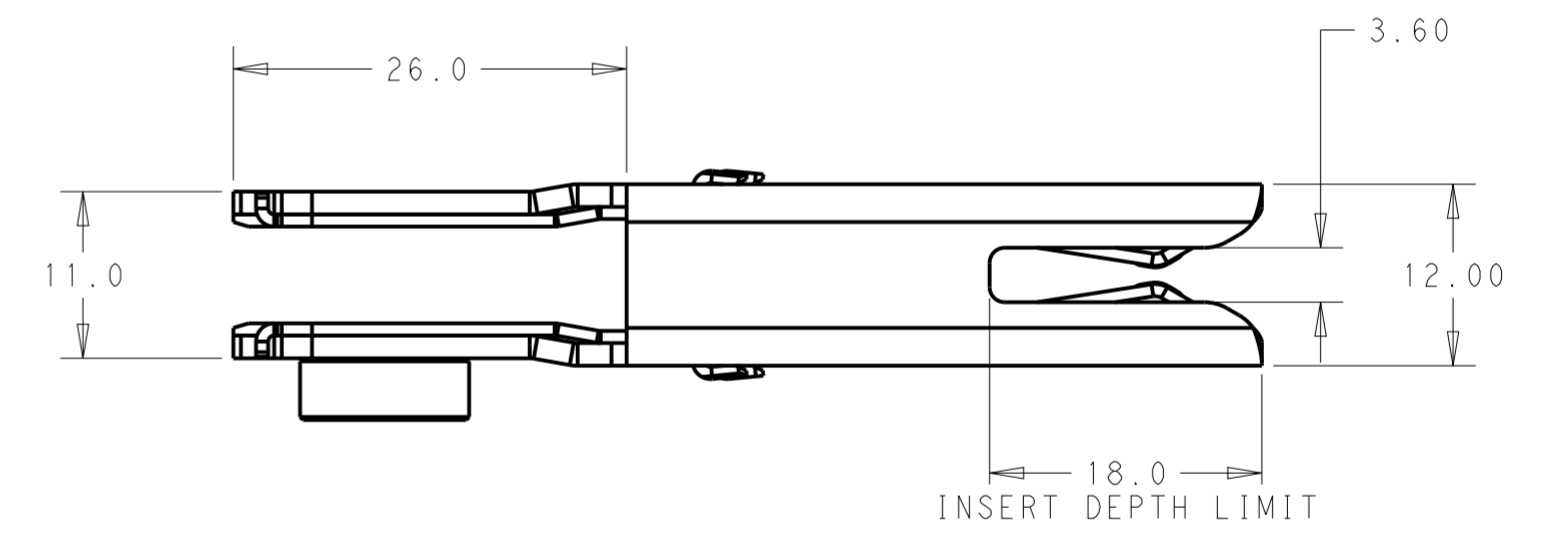

RECOMMENDED MOUNTING BUS BAR LAYOUT

- NOTES:
- ① PART NUMBER AND DATACODE TO BE MARKED IN AREA SHOWN
 - ② MATERIAL: SHOWN IN BOM LIST
 - ③ CONTACT PLATING: SILVER PLATING ON CONTACT FUNCTIONAL AREA
 - ④ BUS BAR MUST BE SILVER PLATING ON CONTACT AREA

PART NUMBER	ITEMS	DESCRIPTION	MATERIAL	Q'TY	FINISH
2204273-1 ②	3	CLINCHING NUT 1/4-20 THREAD	STAINLESS STEEL	2	-
	2	CONTACT	COPPER ALLOY	2	SILVER
	1	OUTER HOUSING	STAINLESS STEEL	1	-

THIS DRAWING IS A CONTROLLED DOCUMENT.		DWN ANDY LI 17JUN2014	STE TE Connectivity	
DIMENSIONS: mm		CHK SUNY ZHAO 17JUN2014		
TOLERANCES UNLESS OTHERWISE SPECIFIED:		APVD SUNY ZHAO 17JUN2014	NAME PLUGGABLE BUS BAR CONNECTOR IN-LINE MOUNTING	
0 PLC ±-		PRODUCT SPEC 108-128012	SIZE A2	
1 PLC ±0.2		APPLICATION SPEC 114-2111	CAGE CODE -	
2 PLC ±0.15		WEIGHT 97.28	DRAWING NO C-2204273	
3 PLC ±0.10		CUSTOMER DRAWING	RESTRICTED TO -	
4 PLC ±0.0001			SCALE 2:1	
ANGLES ±1			SHEET 1 OF 1	
FINISH			REV A4	