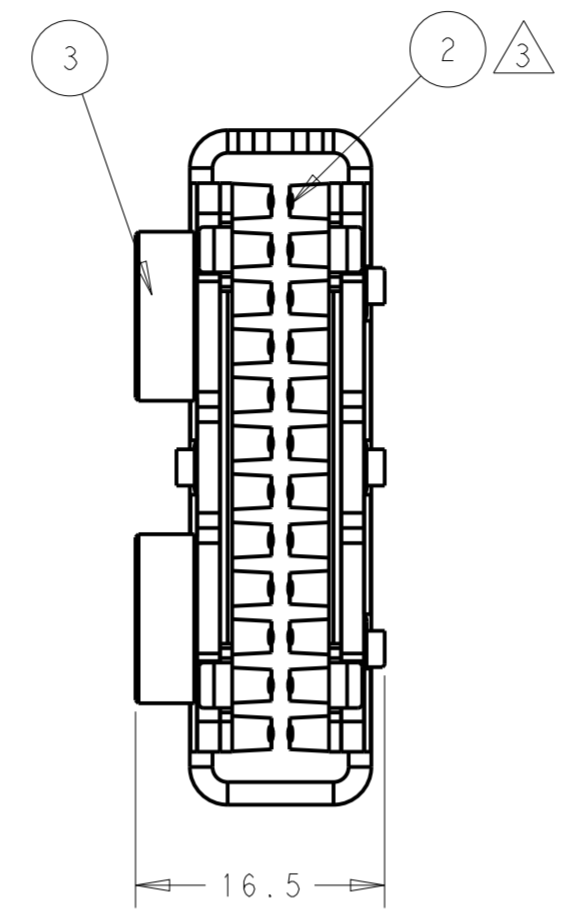

RECOMMENDED MOUNTING BUS BAR LAYOUT

- NOTES:
- ① PART NUMBER AND DATACODE TO BE MARKED IN AREA SHOWN
 - ② MATERIAL: SHOWN IN BOM LIST
 - ③ CONTACT PLATING: SILVER PLATING ON CONTACT FUNCTIONAL AREA
 - ④ BUS BAR MUST BE SILVER PLATING ON CONTACT AREA

PART NUMBER	ITEMS	DESCRIPTION	MATERIAL	Q'TY	FINISH
2204273-1 ②	3	CLINCHING NUT 1/4-20 THREAD	STAINLESS STEEL	2	-
	2	CONTACT	COPPER ALLOY	2	SILVER
	1	OUTER HOUSING	STAINLESS STEEL	1	-

THIS DRAWING IS A CONTROLLED DOCUMENT.		DWN ANDY LI 17JUN2014	STE TE Connectivity	
DIMENSIONS: mm		CHK SUNY ZHAO 17JUN2014		
TOLERANCES UNLESS OTHERWISE SPECIFIED:		APVD SUNY ZHAO 17JUN2014	NAME PLUGGABLE BUS BAR CONNECTOR IN-LINE MOUNTING	
0 PLC ±-		PRODUCT SPEC 108-128012	SIZE A2	
1 PLC ±0.2		APPLICATION SPEC 114-2111	CAGE CODE -	
2 PLC ±0.15		WEIGHT 97.28	DRAWING NO C-2204273	
3 PLC ±0.10		CUSTOMER DRAWING	RESTRICTED TO -	
4 PLC ±0.0001			SCALE 2:1	
ANGLES ±1			SHEET 1 OF 1	
FINISH			REV A4	