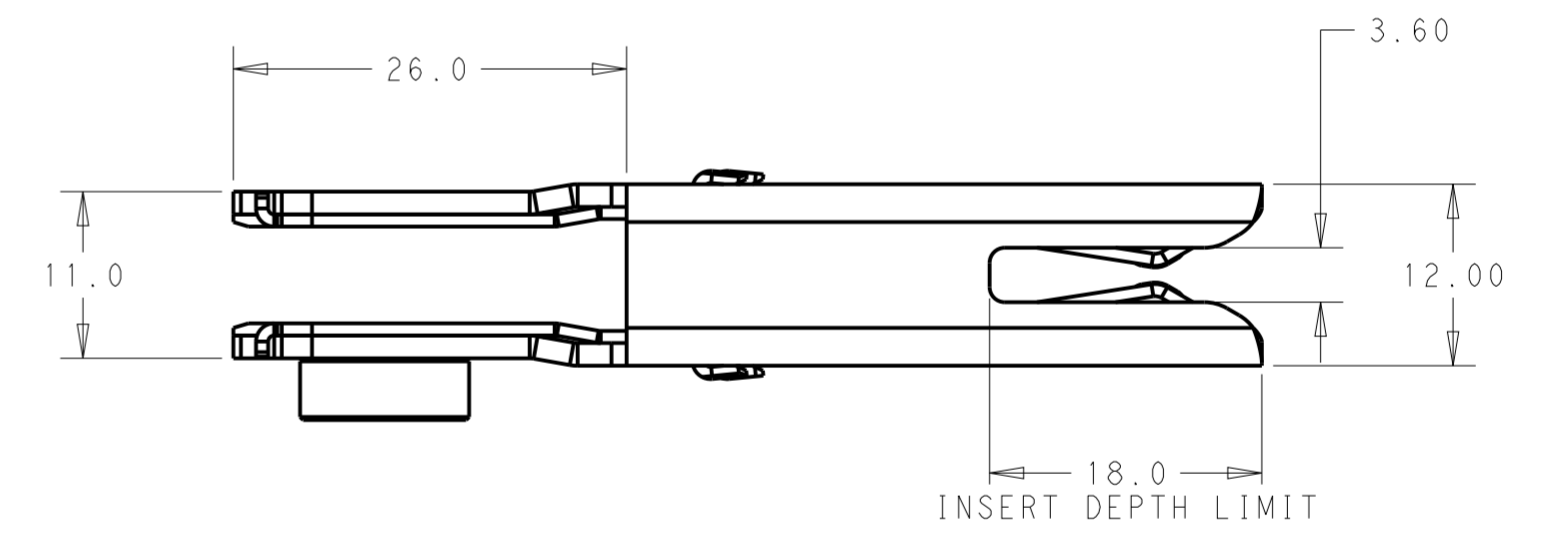

- NOTES:
- ① PART NUMBER AND DATACODE TO BE MARKED IN AREA SHOWN
 - ② MATERIAL: SHOWN IN BOM LIST
 - ③ CONTACT PLATING: SILVER PLATING ON CONTACT FUNCTIONAL AREA
 - ④ BUS BAR MUST BE SILVER PLATING ON CONTACT AREA

PART NUMBER	ITEMS	DESCRIPTION	MATERIAL	Q'TY	FINISH
2204273-1 ②	3	CLINCHING NUT 1/4-20 THREAD	STAINLESS STEEL	2	-
	2	CONTACT	COPPER ALLOY	2	SILVER
	1	OUTER HOUSING	STAINLESS STEEL	1	-

THIS DRAWING IS A CONTROLLED DOCUMENT.		DWN ANDY LI 17JUN2014	STE TE Connectivity	
DIMENSIONS: mm		CHK SUNY ZHAO 17JUN2014		
TOLERANCES UNLESS OTHERWISE SPECIFIED:		APVD SUNY ZHAO 17JUN2014	NAME PLUGGABLE BUS BAR CONNECTOR IN-LINE MOUNTING	
0 PLC ±-		PRODUCT SPEC 108-128012	SIZE A2	
1 PLC ±0.2		APPLICATION SPEC 114-2111	CAGE CODE -	
2 PLC ±0.15		WEIGHT 97.28	DRAWING NO C-2204273	
3 PLC ±0.10		CUSTOMER DRAWING	RESTRICTED TO -	
4 PLC ±0.0001			SCALE 2:1	
ANGLES ±1			SHEET 1 OF 1	
FINISH			REV A4	