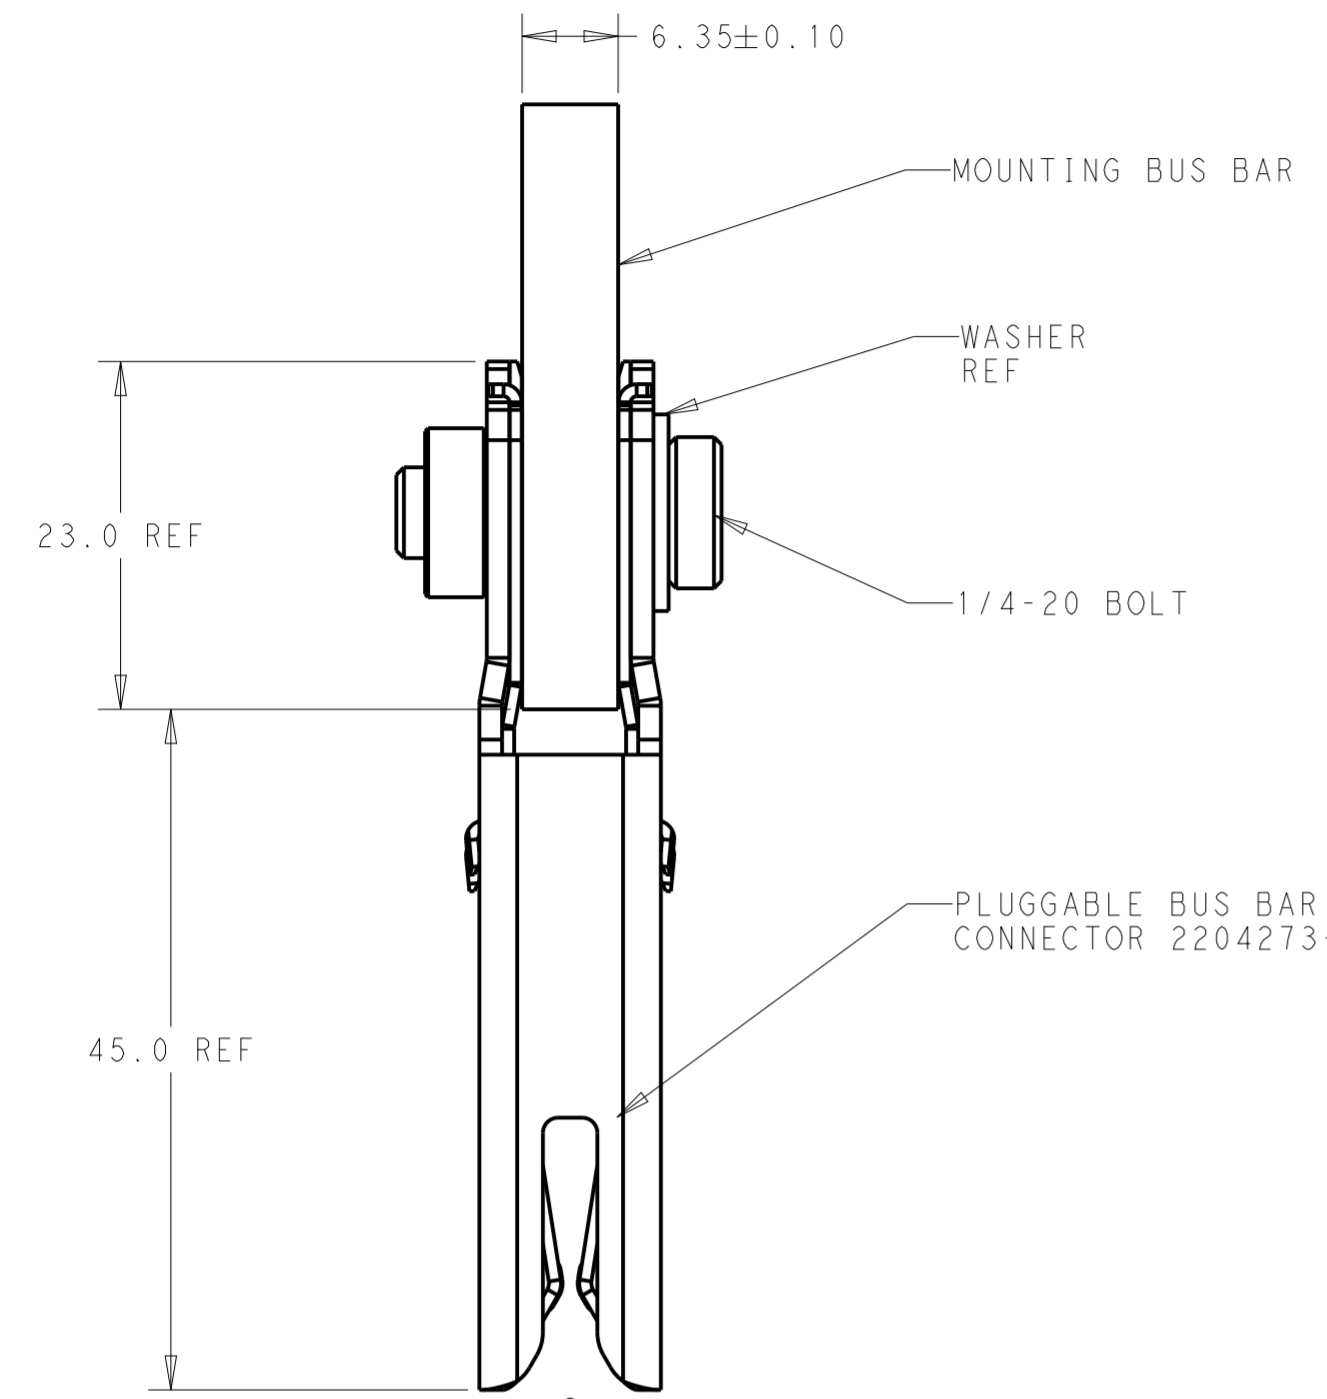

- NOTES:
- ① PART NUMBER AND DATACODE TO BE MARKED IN AREA SHOWN
 - ② MATERIAL: SHOWN IN BOM LIST
 - ③ CONTACT PLATING: SILVER PLATING ON CONTACT FUNCTIONAL AREA
 - ④ BUS BAR MUST BE SILVER PLATING ON CONTACT AREA

PART NUMBER	ITEMS	DESCRIPTION	MATERIAL	Q'TY	FINISH
2204273-1 ②	3	CLINCHING NUT 1/4-20 THREAD	STAINLESS STEEL	2	-
	2	CONTACT	COPPER ALLOY	2	SILVER
	1	OUTER HOUSING	STAINLESS STEEL	1	-

THIS DRAWING IS A CONTROLLED DOCUMENT.		DWN ANDY LI 17JUN2014	STE TE Connectivity	
DIMENSIONS: mm		CHK SUNY ZHAO 17JUN2014		
TOLERANCES UNLESS OTHERWISE SPECIFIED:		APVD SUNY ZHAO 17JUN2014	NAME PLUGGABLE BUS BAR CONNECTOR IN-LINE MOUNTING	
0 PLC ±-		PRODUCT SPEC 108-128012	SIZE A2	
1 PLC ±0.2		APPLICATION SPEC 114-2111	CAGE CODE -	
2 PLC ±0.15		WEIGHT 97.28	DRAWING NO C-2204273	
3 PLC ±0.10		CUSTOMER DRAWING	RESTRICTED TO -	
4 PLC ±0.0001			SCALE 2:1	
ANGLES ±1			SHEET 1 OF 1	
FINISH			REV A4	