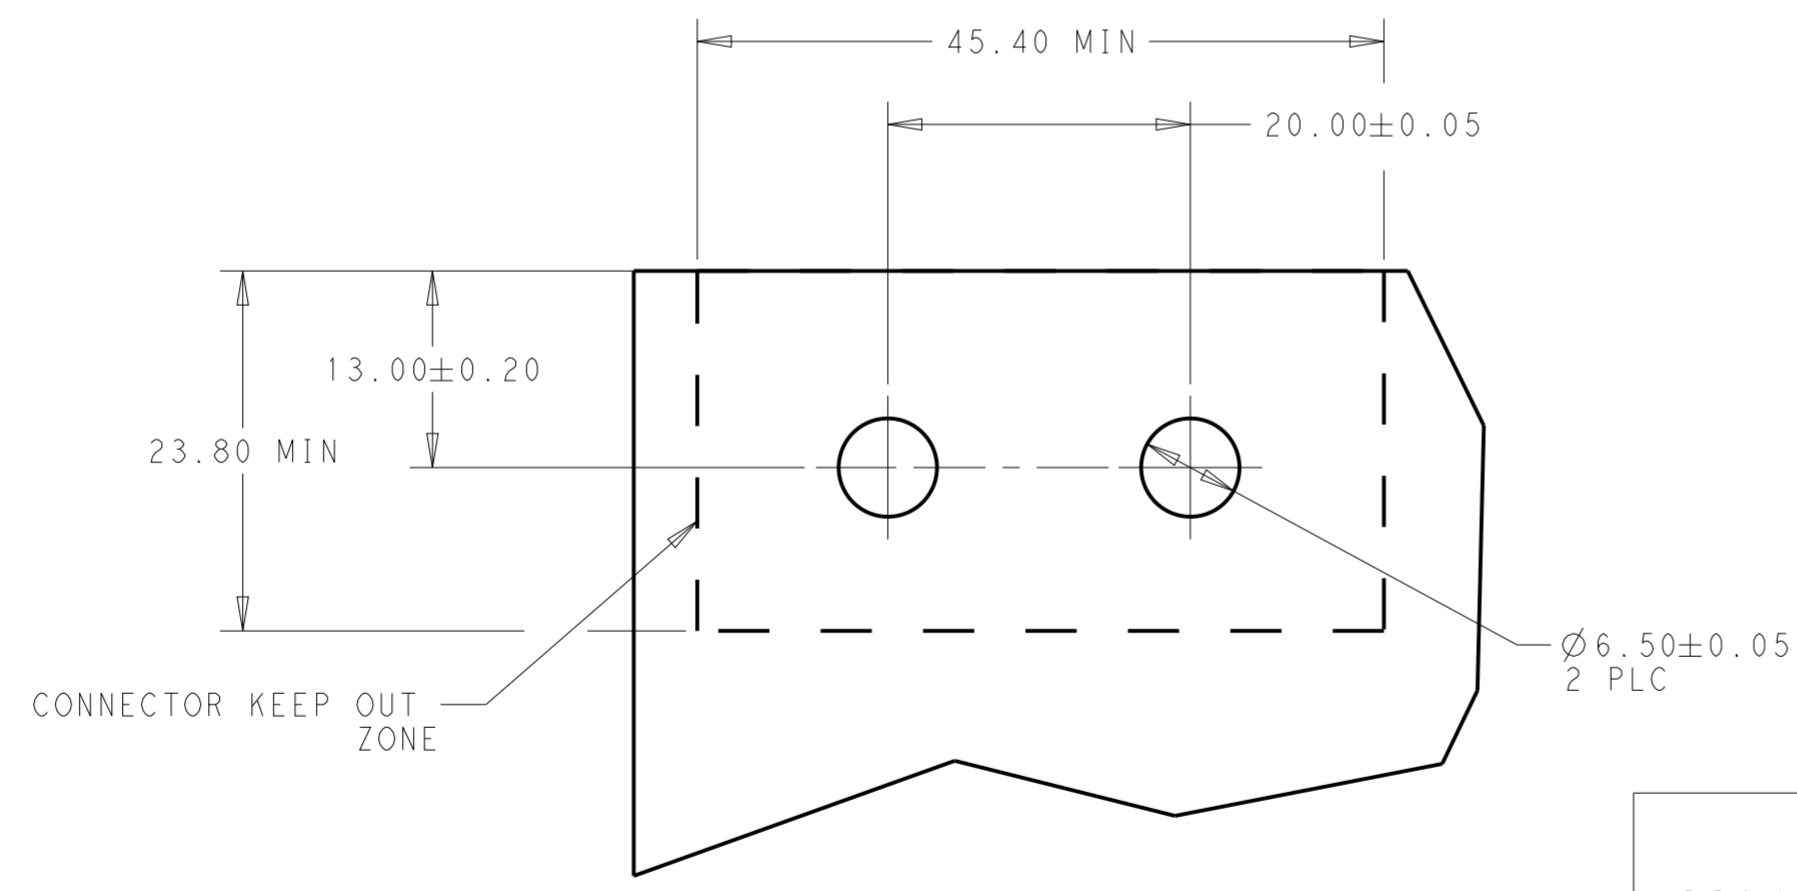

- NOTES:
- ① PART NUMBER AND DATACODE TO BE MARKED IN AREA SHOWN
 - ② MATERIAL: SHOWN IN BOM LIST
 - ③ CONTACT PLATING: SILVER PLATING ON CONTACT FUNCTIONAL AREA
 - ④ BUS BAR MUST BE SILVER PLATING ON CONTACT AREA

PART NUMBER	ITEMS	DESCRIPTION	MATERIAL	Q'TY	FINISH
2204273-1 ②	3	CLINCHING NUT 1/4-20 THREAD	STAINLESS STEEL	2	-
	2	CONTACT	COPPER ALLOY	2	SILVER
	1	OUTER HOUSING	STAINLESS STEEL	1	-

THIS DRAWING IS A CONTROLLED DOCUMENT.		DWN ANDY LI 17JUN2014	STE TE Connectivity	
DIMENSIONS: mm		CHK SUNY ZHAO 17JUN2014		
TOLERANCES UNLESS OTHERWISE SPECIFIED:		APVD SUNY ZHAO 17JUN2014	NAME PLUGGABLE BUS BAR CONNECTOR IN-LINE MOUNTING	
0 PLC ±-		PRODUCT SPEC 108-128012	SIZE A2	
1 PLC ±0.2		APPLICATION SPEC 114-2111	CAGE CODE -	
2 PLC ±0.15		WEIGHT 97.28	DRAWING NO C-2204273	
3 PLC ±0.10		CUSTOMER DRAWING	RESTRICTED TO -	
4 PLC ±0.0001			SCALE 2:1	
ANGLES ±1			SHEET 1 OF 1	
FINISH			REV A4	