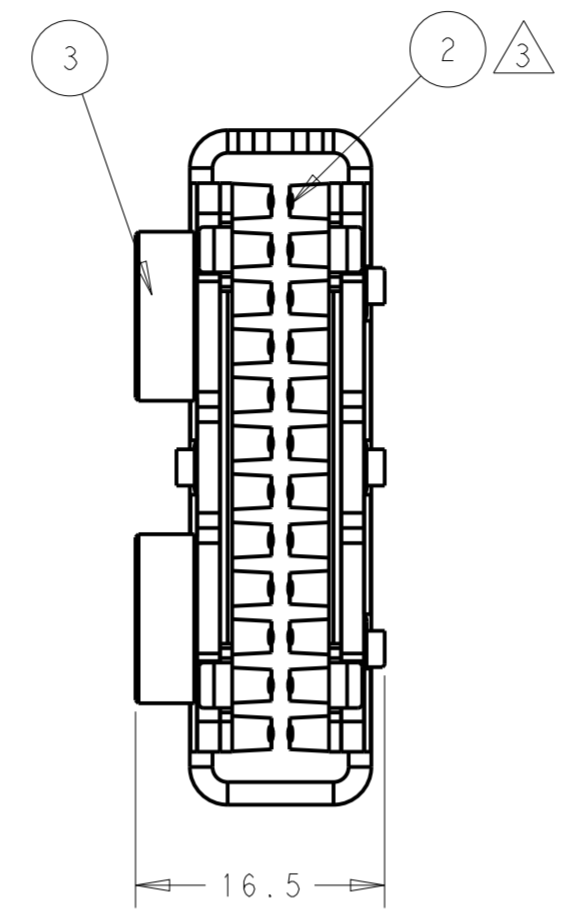

- NOTES:
- ① PART NUMBER AND DATACODE TO BE MARKED IN AREA SHOWN
 - ② MATERIAL: SHOWN IN BOM LIST
 - ③ CONTACT PLATING: SILVER PLATING ON CONTACT FUNCTIONAL AREA
 - ④ BUS BAR MUST BE SILVER PLATING ON CONTACT AREA

PART NUMBER	ITEMS	DESCRIPTION	MATERIAL	Q'TY	FINISH
2204273-1 ②	3	CLINCHING NUT 1/4-20 THREAD	STAINLESS STEEL	2	-
	2	CONTACT	COPPER ALLOY	2	SILVER
	1	OUTER HOUSING	STAINLESS STEEL	1	-

THIS DRAWING IS A CONTROLLED DOCUMENT.		DWN ANDY LI 17JUN2014	STE TE Connectivity	
DIMENSIONS: mm		CHK SUNY ZHAO 17JUN2014		
TOLERANCES UNLESS OTHERWISE SPECIFIED:		APVD SUNY ZHAO 17JUN2014	NAME PLUGGABLE BUS BAR CONNECTOR IN-LINE MOUNTING	
0 PLC ±-		PRODUCT SPEC 108-128012	SIZE A2	
1 PLC ±0.2		APPLICATION SPEC 114-2111	CAGE CODE -	
2 PLC ±0.15		WEIGHT 97.28	DRAWING NO C-2204273	
3 PLC ±0.10		CUSTOMER DRAWING	RESTRICTED TO -	
4 PLC ±0.0001			SCALE 2:1	
ANGLES ±1			SHEET 1 OF 1	
FINISH			REV A4	