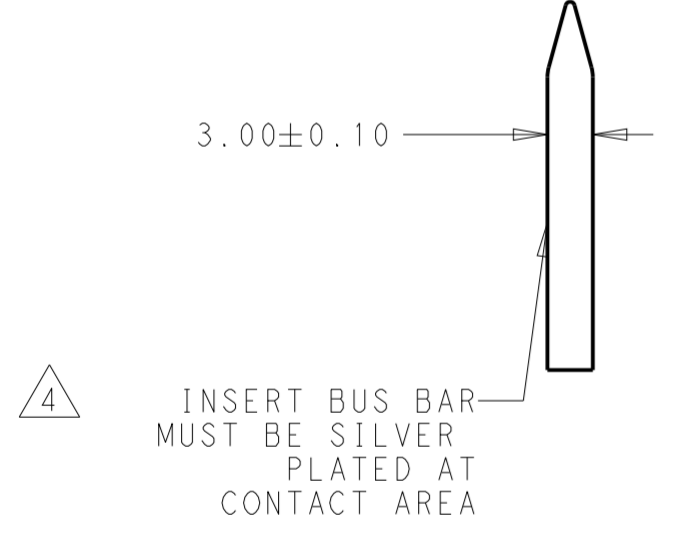

- NOTES:
- ① PART NUMBER AND DATACODE TO BE MARKED IN AREA SHOWN
 - ② MATERIAL: SHOWN IN BOM LIST
 - ③ CONTACT PLATING: SILVER PLATING ON CONTACT FUNCTIONAL AREA
 - ④ BUS BAR MUST BE SILVER PLATING ON CONTACT AREA

PART NUMBER	ITEMS	DESCRIPTION	MATERIAL	Q'TY	FINISH
2204273-1 ②	3	CLINCHING NUT 1/4-20 THREAD	STAINLESS STEEL	2	-
	2	CONTACT	COPPER ALLOY	2	SILVER
	1	OUTER HOUSING	STAINLESS STEEL	1	-

THIS DRAWING IS A CONTROLLED DOCUMENT.		DWN ANDY LI 17JUN2014	STE TE Connectivity	
DIMENSIONS: mm		CHK SUNY ZHAO 17JUN2014		
TOLERANCES UNLESS OTHERWISE SPECIFIED:		APVD SUNY ZHAO 17JUN2014	NAME PLUGGABLE BUS BAR CONNECTOR IN-LINE MOUNTING	
0 PLC ±-		PRODUCT SPEC 108-128012	SIZE A2	
1 PLC ±0.2		APPLICATION SPEC 114-2111	CAGE CODE -	
2 PLC ±0.15		WEIGHT 97.28	DRAWING NO C-2204273	
3 PLC ±0.10		CUSTOMER DRAWING	RESTRICTED TO -	
4 PLC ±0.0001			SCALE 2:1	
ANGLES ±1			SHEET 1 OF 1	
FINISH			REV A4	