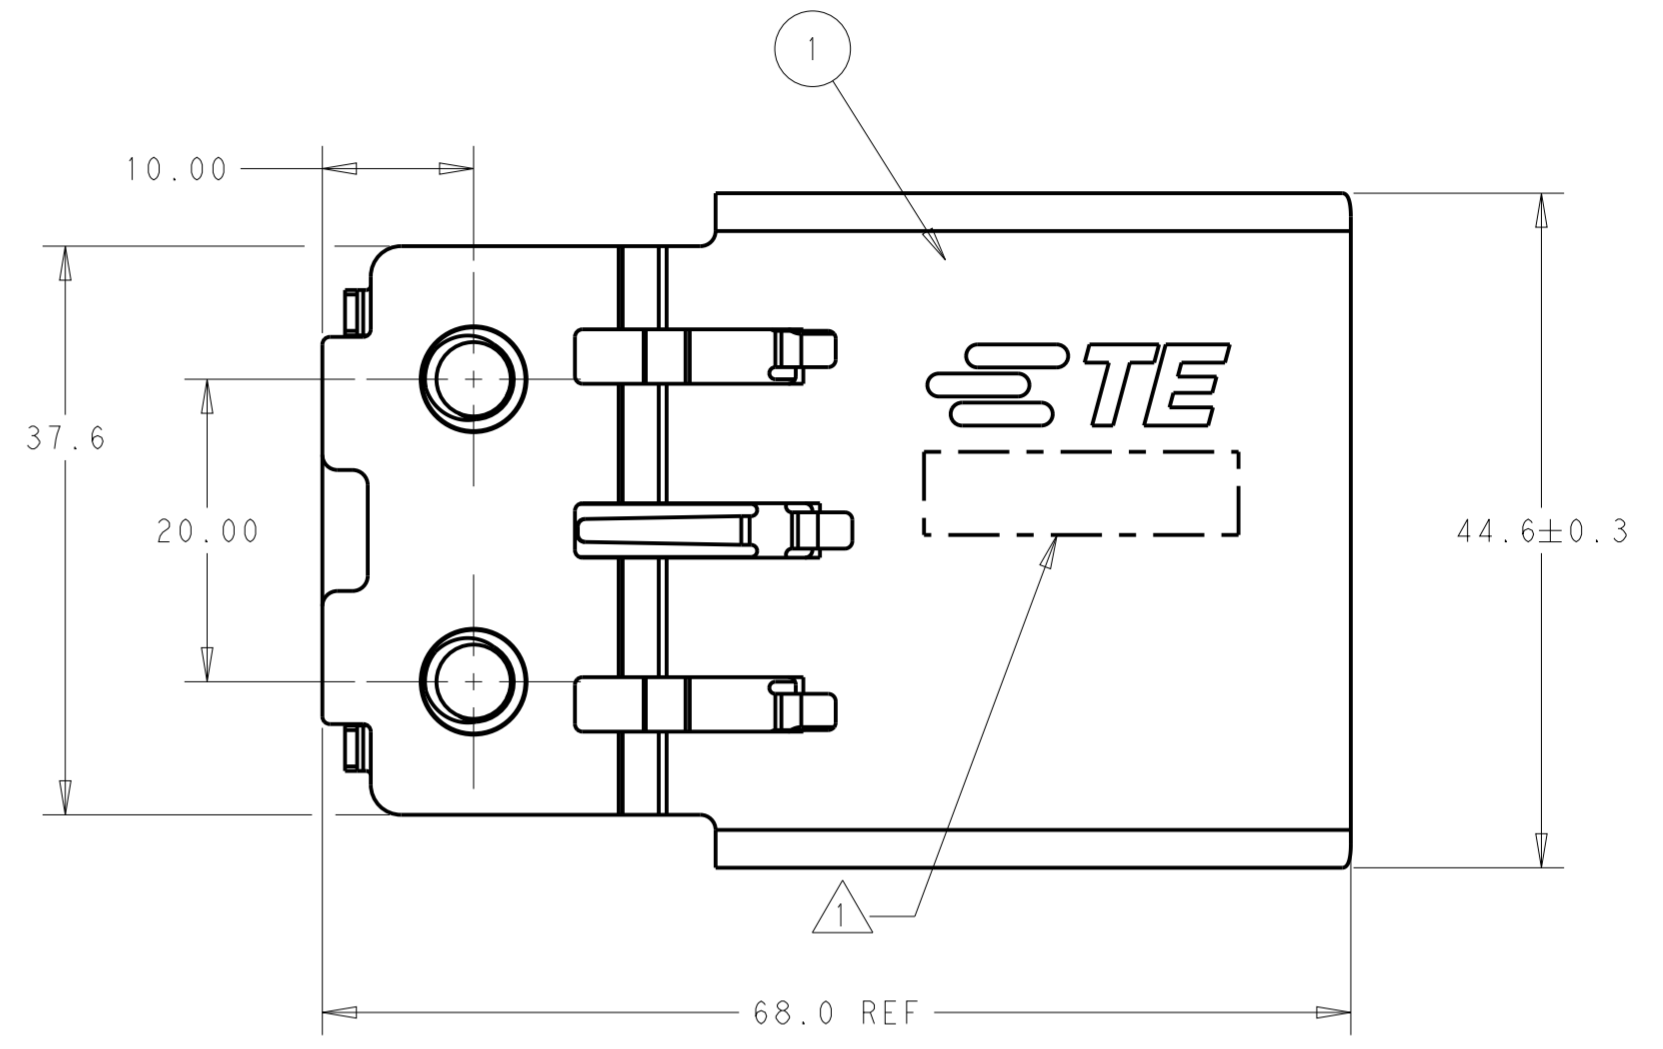

- NOTES:
- ① PART NUMBER AND DATACODE TO BE MARKED IN AREA SHOWN
 - ② MATERIAL: SHOWN IN BOM LIST
 - ③ CONTACT PLATING: SILVER PLATING ON CONTACT FUNCTIONAL AREA
 - ④ BUS BAR MUST BE SILVER PLATING ON CONTACT AREA

PART NUMBER	ITEMS	DESCRIPTION	MATERIAL	Q'TY	FINISH
2204273-1 ②	3	CLINCHING NUT 1/4-20 THREAD	STAINLESS STEEL	2	-
	2	CONTACT	COPPER ALLOY	2	SILVER
	1	OUTER HOUSING	STAINLESS STEEL	1	-

THIS DRAWING IS A CONTROLLED DOCUMENT.		DWN ANDY LI 17JUN2014	STE TE Connectivity	
DIMENSIONS: mm		CHK SUNY ZHAO 17JUN2014		
TOLERANCES UNLESS OTHERWISE SPECIFIED:		APVD SUNY ZHAO 17JUN2014	NAME PLUGGABLE BUS BAR CONNECTOR IN-LINE MOUNTING	
0 PLC ±-		PRODUCT SPEC 108-128012	SIZE A2	
1 PLC ±0.2		APPLICATION SPEC 114-2111	CAGE CODE -	
2 PLC ±0.15		WEIGHT 97.28	DRAWING NO C-2204273	
3 PLC ±0.10		CUSTOMER DRAWING	RESTRICTED TO -	
4 PLC ±0.0001			SCALE 2:1	
ANGLES ±1			SHEET 1 OF 1	
FINISH			REV A4	