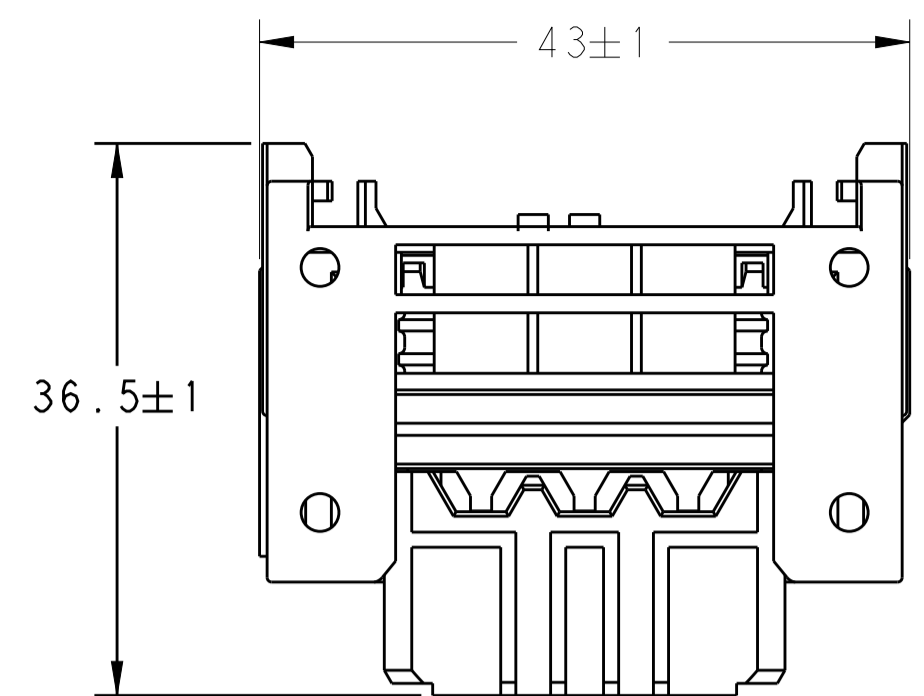

REVISIONS				
P.	LTN	DESCRIPTION	DATE	OWN APVD
B		SLIDER CHANGE	03MAY16	J.Z S.W
B1	ECR-16-008097		06JUL16	J.Z S.W
B2	ECR-17-012597, SLIDER CHANGE		05SEP17	C.N I.Y
B3	ECR-19-004608		26MAR19	S.C I.Y

0--1 AS SHOWN

1--1 AS SHOWN