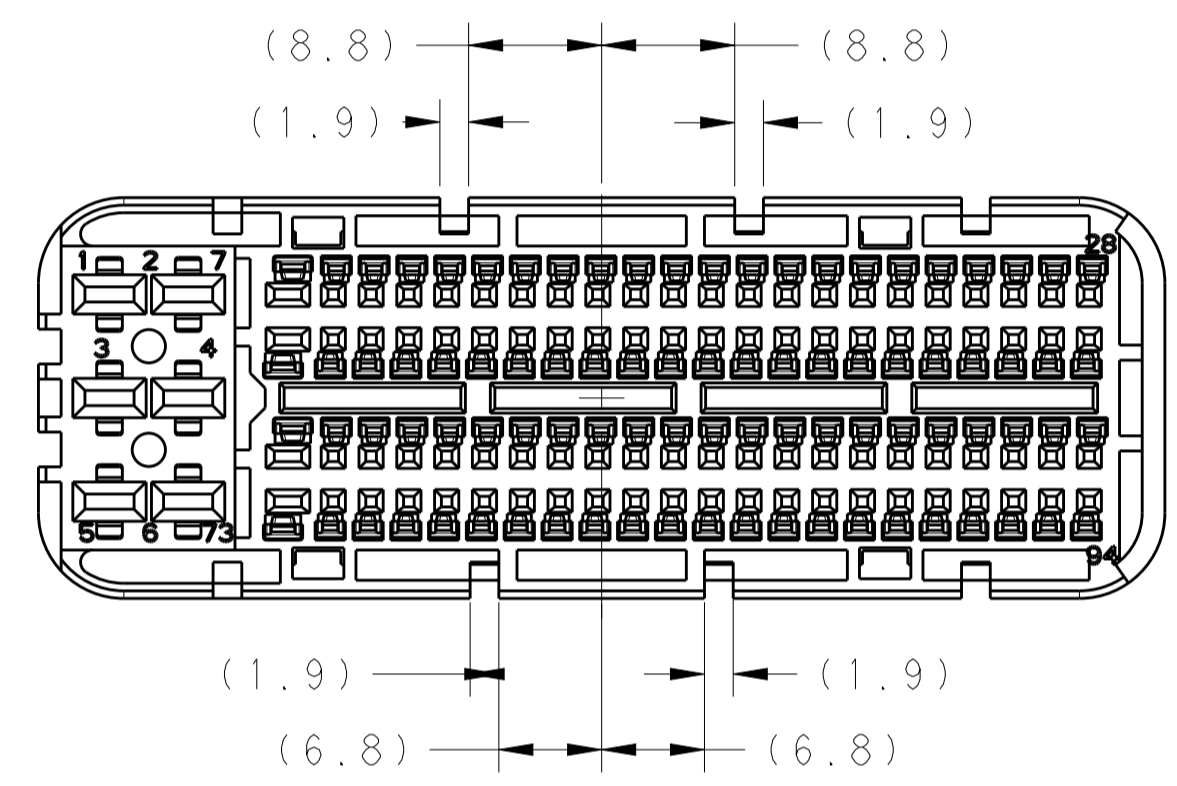

1--1 AS SHOWN

**CODINGS FOR** B3  
0/1-2209545-1  
2/3-2209545-1

**CODINGS FOR** B3  
0/1-2209545-9  
2/3-2209545-9

**NOTES:**

- SUITABLE CONTACTS SEE BELOW DRAWINGS:  
 MQS 0.63mm(CLEAN BODY): 968220, 968221, 1534116, 1703282.  
 SUITABLE WIRE SIZE FROM 0.35mm<sup>2</sup> TO 0.75mm<sup>2</sup>,  
 INSULATION OUTER DIAMETER RANGE FROM 1.2 TO 1.9mm.  
 MQS 1.5mm(CLEAN BODY): 1241608  
 SUITABLE WIRE SIZE FROM 0.75mm<sup>2</sup> TO 1.5mm<sup>2</sup>,  
 SUITABLE WIRE INSULATION OUTER DIAMETER RANGE FROM 1.4 TO 2.4mm.  
 MCP 2.8K: 1241392, 1241394, 1241396.  
 SUITABLE WIRE SIZE FROM 0.5mm<sup>2</sup> TO 2.5mm<sup>2</sup>,  
 INSULATION OUTER DIAMETER RANGE FROM 1.4 TO 3.0mm.
- SEALING PLUG P/N: 1394871-1(MQS 0.63mm), 1394872-1(MQS 1.5mm),  
828922-1(MCP 2.8K), 828922-2(MCP 2.8K)
- SINGLE WIRE SEAL FOR MCP 2.8K CONTACT: 963294-1, 963293-1,  
963292-1.
- SUITABLE RETAINER P/N: 6-1355134-1, 6-1355135-1.
- SUITABLE COVER P/N: 2137754-1, 2137755-1, 6-1418652-1,  
6-2141282-1, 2300724-1

B3 6. 0/2-2209545-1/9 CAN MATING WITH LEVER 2137752-1/6;  
1/3-2209545-1/9 CAN MATING WITH LEVER 2305001-1/6;

QTY	QTY	QTY	QTY	MATERIAL	COLOUR	DESCRIPTION	ITEM
1	1	1	1	PBT GF	BLACK	SEALING HOLDER	6
1	1	1	1	SILICONE	LIGHT BLUE	FAMILY SEAL	5
B3	1	1	1	PA6 GF	BLACK	SLIDE(CUT)	10
B3			1	PA6 GF	BLACK	SLIDE(CUT)	9
1		1	1	PBT GF	WATER BLUE	CAVITY BLOCK (GENERAL CODING)	3
	1		1	PBT GF	BLUE	CAVITY BLOCK (CODING G)	3
1	1	1	1	SILICONE	ORANGE	SEALING	2
1	1			PBT/ASA GF	BLACK	CARRIER HOUSING (ENHANCED)	7
		1	1	PBT/ASA GF	BLACK	CARRIER HOUSING (ICT)	1
<b>QTY</b>	<b>QTY</b>	<b>QTY</b>	<b>QTY</b>	<b>MATERIAL</b>	<b>COLOUR</b>	<b>DESCRIPTION</b>	<b>ITEM</b>
3-2209545-9	3-2209545-1	2-2209545-9	2-2209545-1	<b>P/N</b>			
<b>B</b>	<b>B</b>	<b>B</b>	<b>B</b>	<b>REV.</b>			
<b>LEVER ENHANCED VERSION</b>		<b>ICT VERSION</b>					

SCALE: 1:1