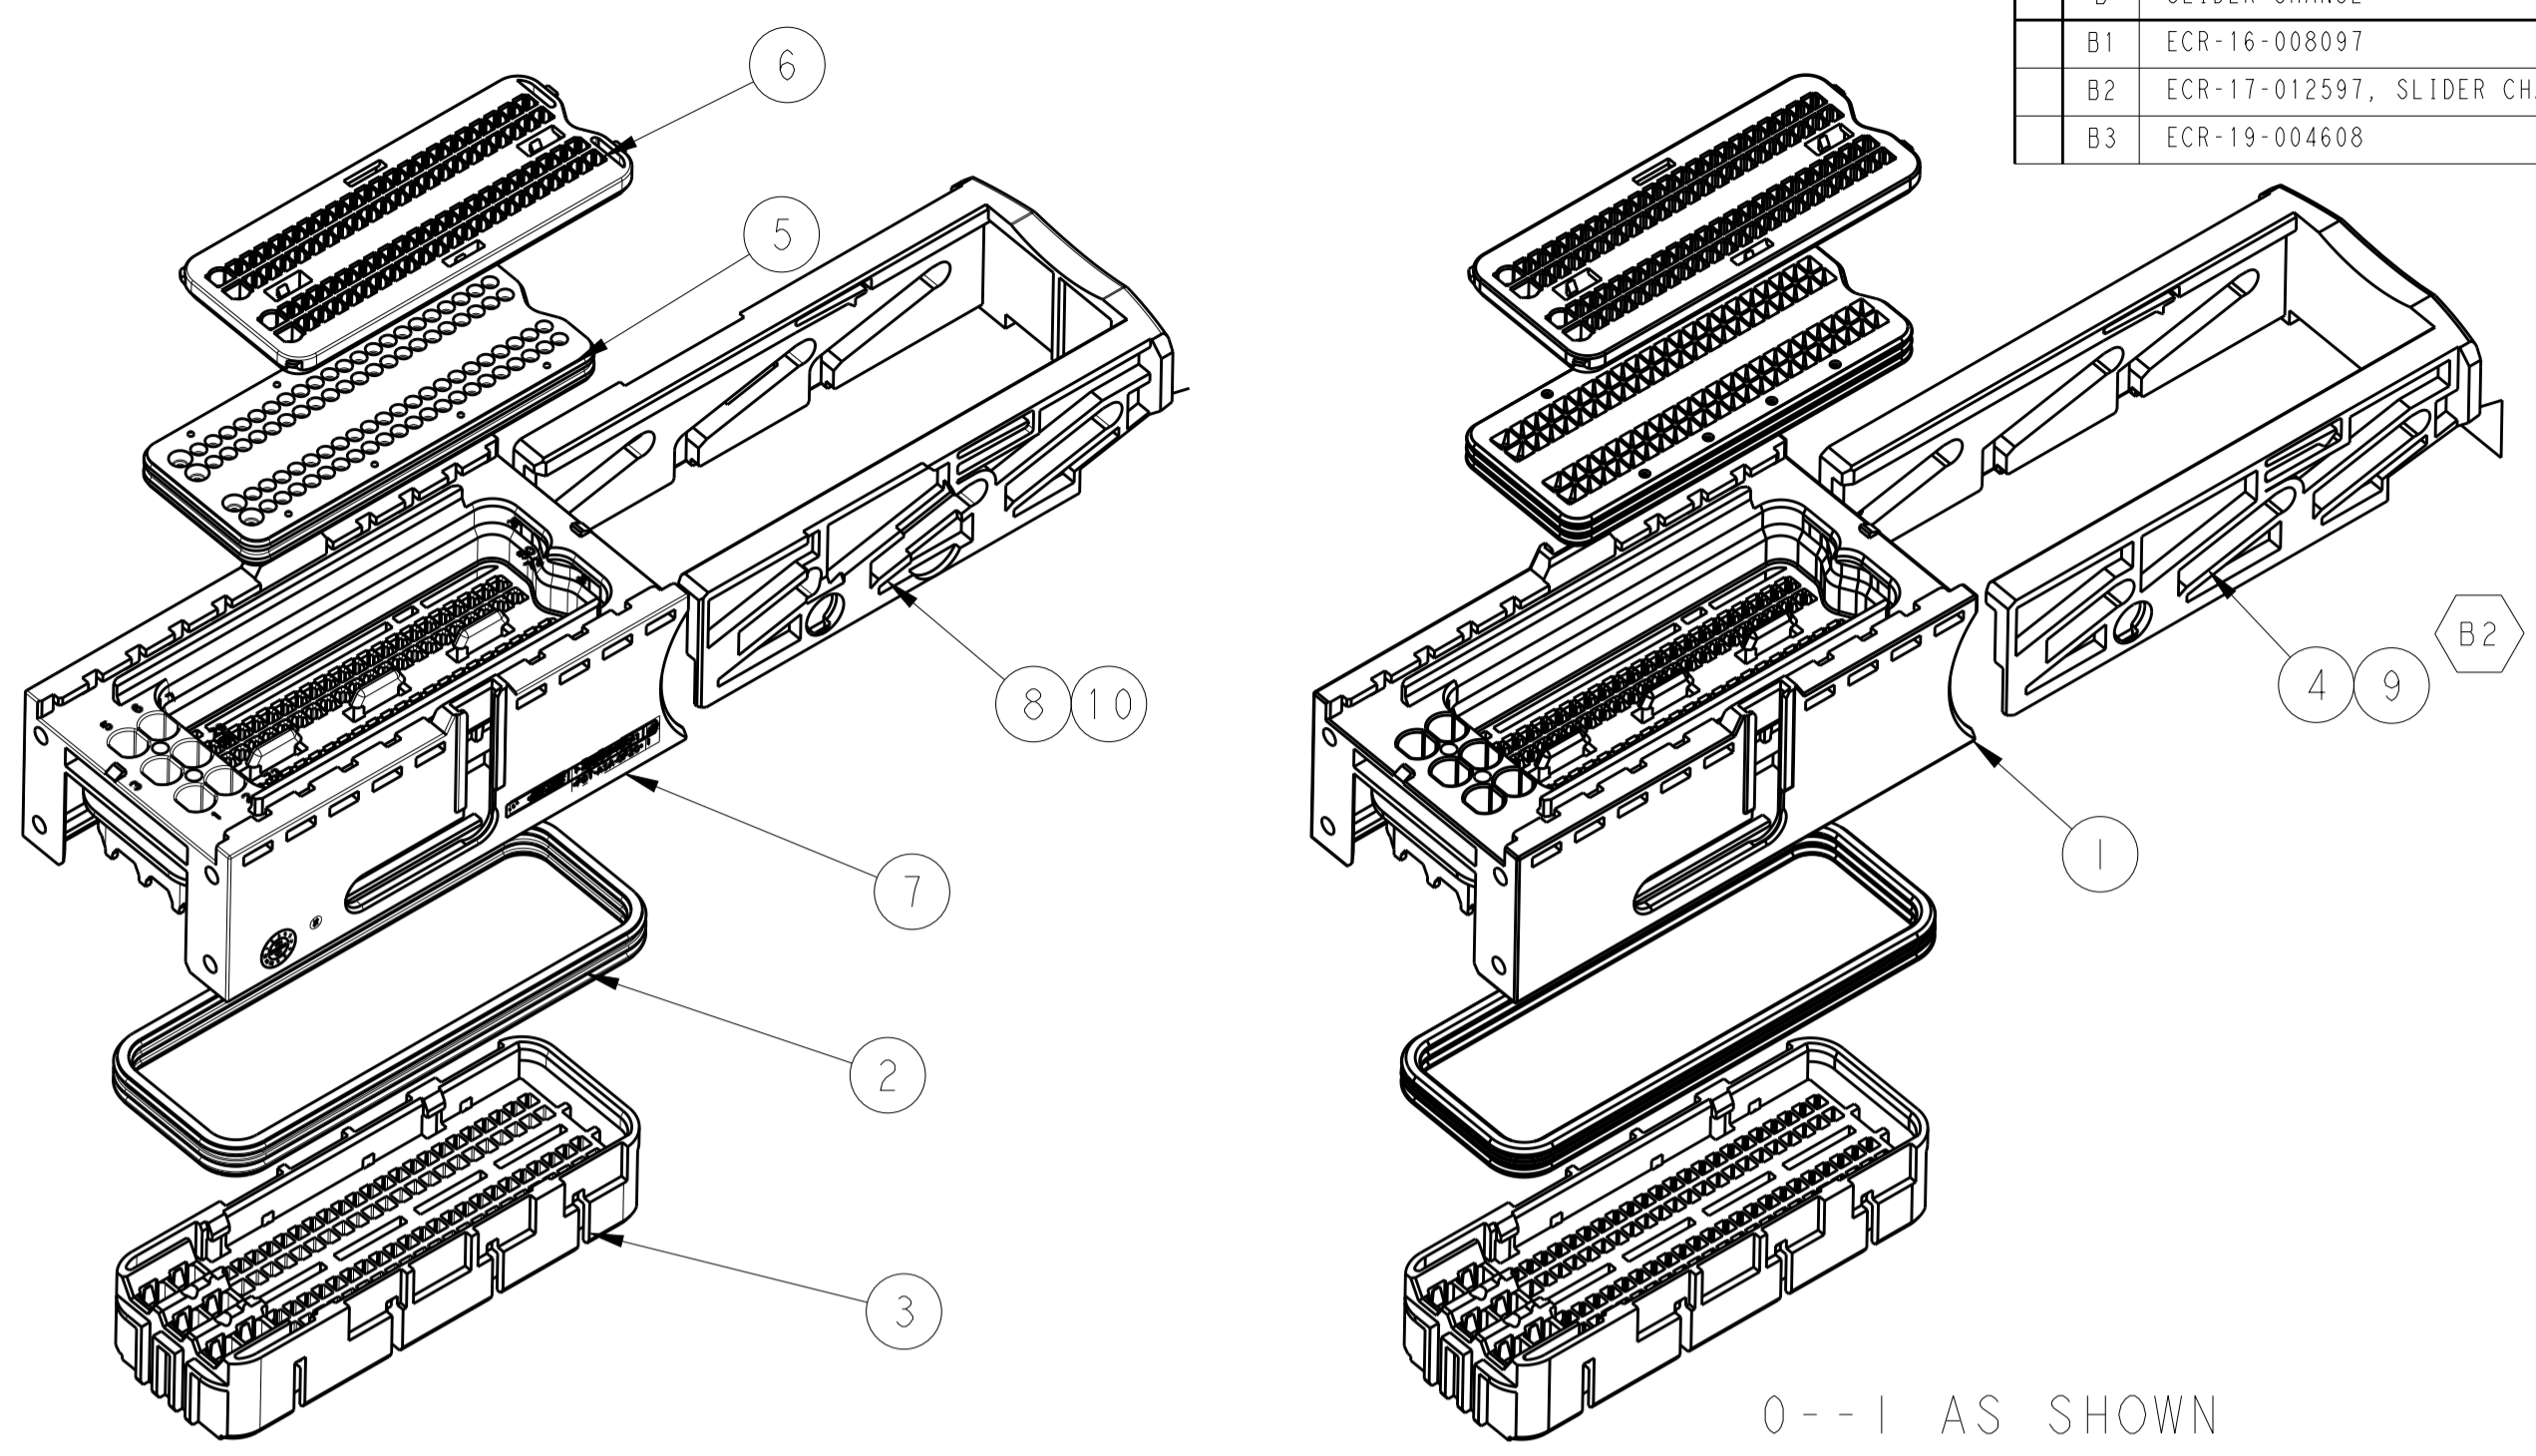

REVISIONS				
P.	LTN	DESCRIPTION	DATE	OWN APVD
B		SLIDER CHANGE	03MAY16	J.Z S.W
B1	ECR-16-008097		06JUL16	J.Z S.W
B2	ECR-17-012597, SLIDER CHANGE		05SEP17	C.N I.Y
B3	ECR-19-004608		26MAR19	S.C I.Y

0--1 AS SHOWN

1--1 AS SHOWN