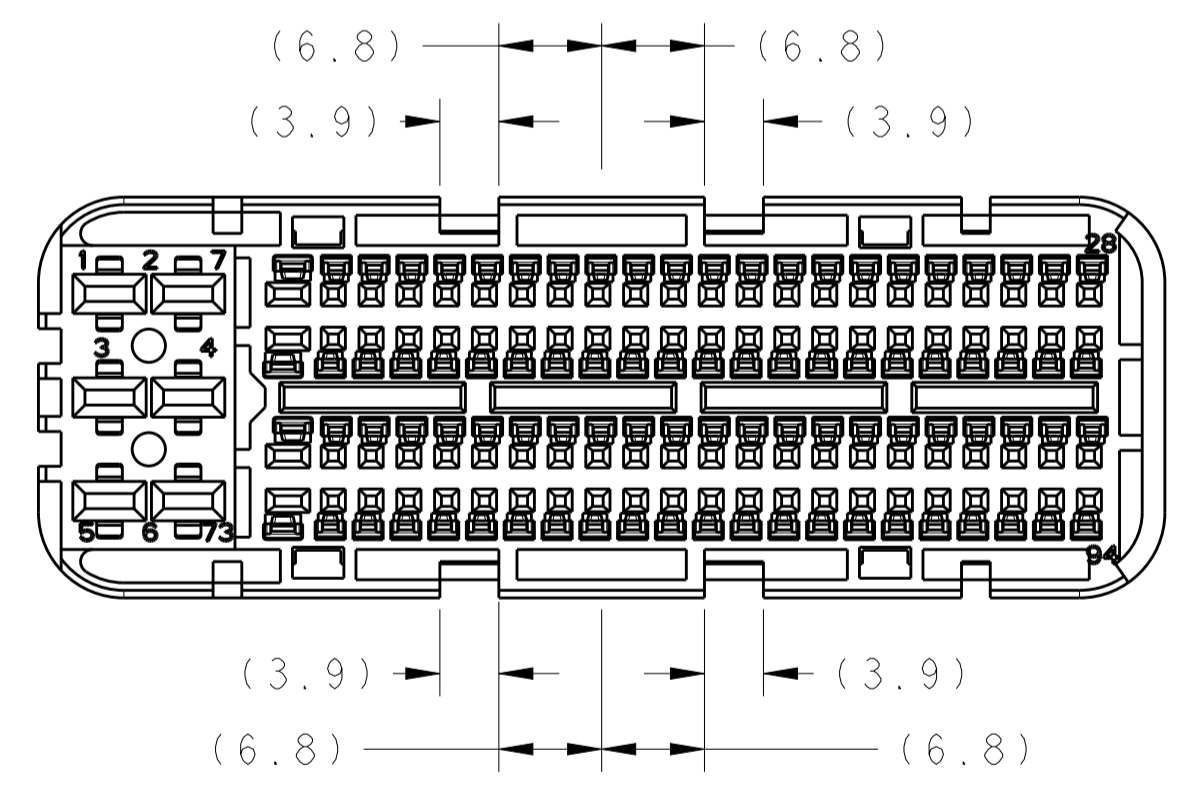

1--1 AS SHOWN

**CODINGS FOR** B3  
0/1-2209545-1  
2/3-2209545-1

**CODINGS FOR** B3  
0/1-2209545-9  
2/3-2209545-9

**NOTES:**

- SUITABLE CONTACTS SEE BELOW DRAWINGS:  
 MQS 0.63mm(CLEAN BODY): 968220, 968221, 1534116, 1703282.  
 SUITABLE WIRE SIZE FROM 0.35mm<sup>2</sup> TO 0.75mm<sup>2</sup>,  
 INSULATION OUTER DIAMETER RANGE FROM 1.2 TO 1.9mm.  
 MQS 1.5mm(CLEAN BODY): 1241608  
 SUITABLE WIRE SIZE FROM 0.75mm<sup>2</sup> TO 1.5mm<sup>2</sup>,  
 SUITABLE WIRE INSULATION OUTER DIAMETER RANGE FROM 1.4 TO 2.4mm.  
 MCP 2.8K: 1241392, 1241394, 1241396.  
 SUITABLE WIRE SIZE FROM 0.5mm<sup>2</sup> TO 2.5mm<sup>2</sup>,  
 INSULATION OUTER DIAMETER RANGE FROM 1.4 TO 3.0mm.
- SEALING PLUG P/N: 1394871-1(MQS 0.63mm), 1394872-1(MQS 1.5mm),  
828922-1(MCP 2.8K), 828922-2(MCP 2.8K)
- SINGLE WIRE SEAL FOR MCP 2.8K CONTACT: 963294-1, 963293-1,  
963292-1.
- SUITABLE RETAINER P/N: 6-1355134-1, 6-1355135-1.
- SUITABLE COVER P/N: 2137754-1, 2137755-1, 6-1418652-1,  
6-2141282-1, 2300724-1

B3 6. 0/2-2209545-1/9 CAN MATING WITH LEVER 2137752-1/6;  
1/3-2209545-1/9 CAN MATING WITH LEVER 2305001-1/6;

QTY	QTY	QTY	QTY	MATERIAL	COLOUR	DESCRIPTION	ITEM
1	1	1	1	PBT GF	BLACK	SEALING HOLDER	6
1	1	1	1	SILICONE	LIGHT BLUE	FAMILY SEAL	5
B3	1	1	1	PA6 GF	BLACK	SLIDE(CUT)	10
B3			1	PA6 GF	BLACK	SLIDE(CUT)	9
1		1	1	PBT GF	WATER BLUE	CAVITY BLOCK (GENERAL CODING)	3
	1		1	PBT GF	BLUE	CAVITY BLOCK (CODING G)	3
1	1	1	1	SILICONE	ORANGE	SEALING	2
1	1			PBT/ASA GF	BLACK	CARRIER HOUSING (ENHANCED)	7
		1	1	PBT/ASA GF	BLACK	CARRIER HOUSING (ICT)	1
<b>QTY</b>	<b>QTY</b>	<b>QTY</b>	<b>QTY</b>	<b>MATERIAL</b>	<b>COLOUR</b>	<b>DESCRIPTION</b>	<b>ITEM</b>
3-2209545-9	3-2209545-1	2-2209545-9	2-2209545-1	<b>P/N</b>			
<b>B</b>	<b>B</b>	<b>B</b>	<b>B</b>	<b>REV.</b>			
<b>LEVER ENHANCED VERSION</b>		<b>ICT VERSION</b>					

SCALE: 1:1