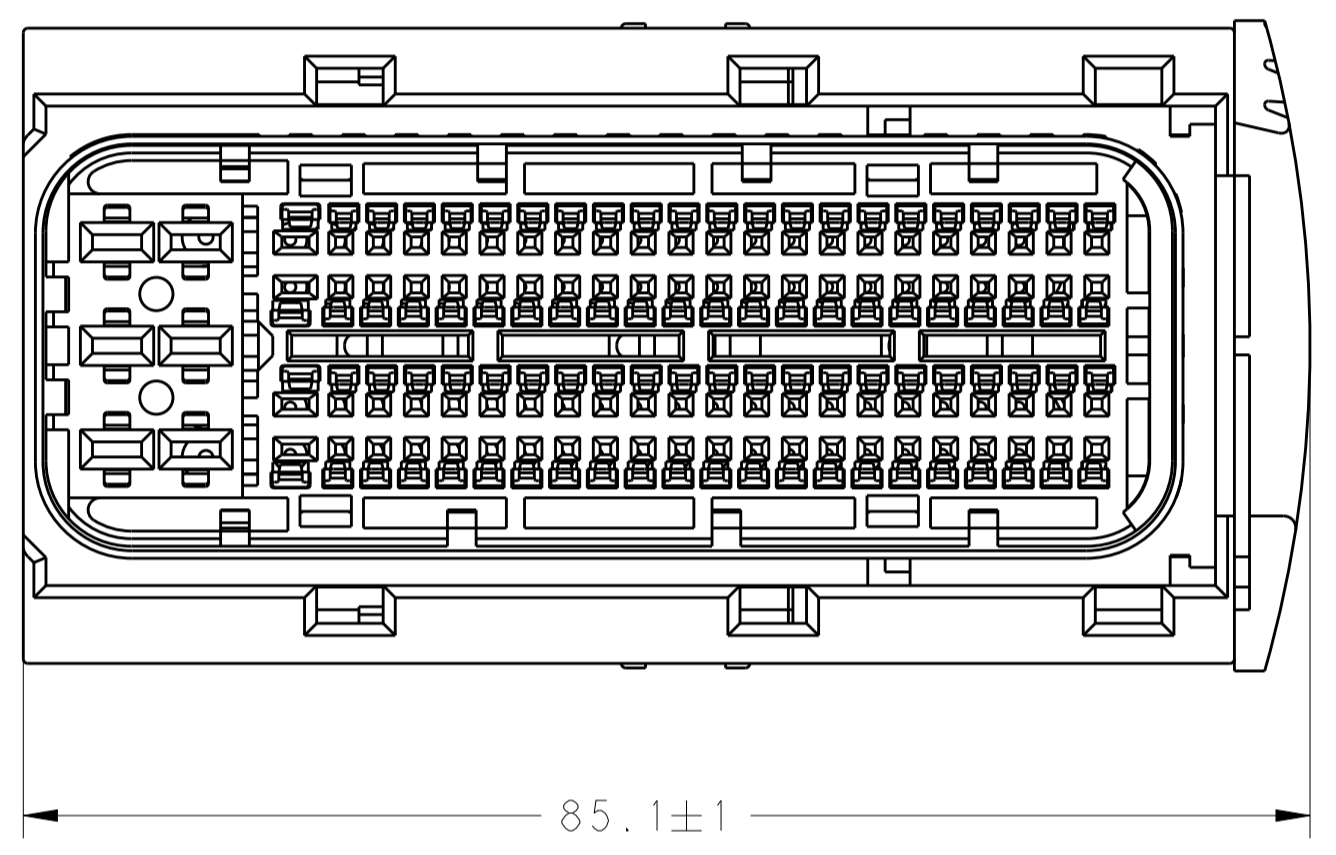

1--1 AS SHOWN

**CODINGS FOR** B3  
0/1-2209545-1  
2/3-2209545-1

**CODINGS FOR** B3  
0/1-2209545-9  
2/3-2209545-9

**NOTES:**

- SUITABLE CONTACTS SEE BELOW DRAWINGS:  
 MQS 0.63mm(CLEAN BODY): 968220, 968221, 1534116, 1703282.  
 SUITABLE WIRE SIZE FROM 0.35mm<sup>2</sup> TO 0.75mm<sup>2</sup>,  
 INSULATION OUTER DIAMETER RANGE FROM 1.2 TO 1.9mm.  
 MQS 1.5mm(CLEAN BODY): 1241608  
 SUITABLE WIRE SIZE FROM 0.75mm<sup>2</sup> TO 1.5mm<sup>2</sup>,  
 SUITABLE WIRE INSULATION OUTER DIAMETER RANGE FROM 1.4 TO 2.4mm.  
 MCP 2.8K: 1241392, 1241394, 1241396.  
 SUITABLE WIRE SIZE FROM 0.5mm<sup>2</sup> TO 2.5mm<sup>2</sup>,  
 INSULATION OUTER DIAMETER RANGE FROM 1.4 TO 3.0mm.
- SEALING PLUG P/N: 1394871-1(MQS 0.63mm), 1394872-1(MQS 1.5mm),  
828922-1(MCP 2.8K), 828922-2(MCP 2.8K)
- SINGLE WIRE SEAL FOR MCP 2.8K CONTACT: 963294-1, 963293-1,  
963292-1.
- SUITABLE RETAINER P/N: 6-1355134-1, 6-1355135-1.
- SUITABLE COVER P/N: 2137754-1, 2137755-1, 6-1418652-1,  
6-2141282-1, 2300724-1

B3 6. 0/2-2209545-1/9 CAN MATING WITH LEVER 2137752-1/6;  
1/3-2209545-1/9 CAN MATING WITH LEVER 2305001-1/6;

QTY	QTY	QTY	QTY	MATERIAL	COLOUR	DESCRIPTION	ITEM
1	1	1	1	PBT GF	BLACK	SEALING HOLDER	6
1	1	1	1	SILICONE	LIGHT BLUE	FAMILY SEAL	5
B3	1	1	1	PA6 GF	BLACK	SLIDE(CUT)	10
B3			1	PA6 GF	BLACK	SLIDE(CUT)	9
1		1	1	PBT GF	WATER BLUE	CAVITY BLOCK (GENERAL CODING)	3
	1		1	PBT GF	BLUE	CAVITY BLOCK (CODING G)	3
1	1	1	1	SILICONE	ORANGE	SEALING	2
1	1			PBT/ASA GF	BLACK	CARRIER HOUSING (ENHANCED)	7
		1	1	PBT/ASA GF	BLACK	CARRIER HOUSING (ICT)	1
<b>QTY</b>	<b>QTY</b>	<b>QTY</b>	<b>QTY</b>	<b>MATERIAL</b>	<b>COLOUR</b>	<b>DESCRIPTION</b>	<b>ITEM</b>
3-2209545-9	3-2209545-1	2-2209545-9	2-2209545-1	<b>P/N</b>			
<b>B</b>	<b>B</b>	<b>B</b>	<b>B</b>	<b>REV.</b>			
<b>LEVER ENHANCED VERSION</b>		<b>ICT VERSION</b>					

SCALE: 1:1