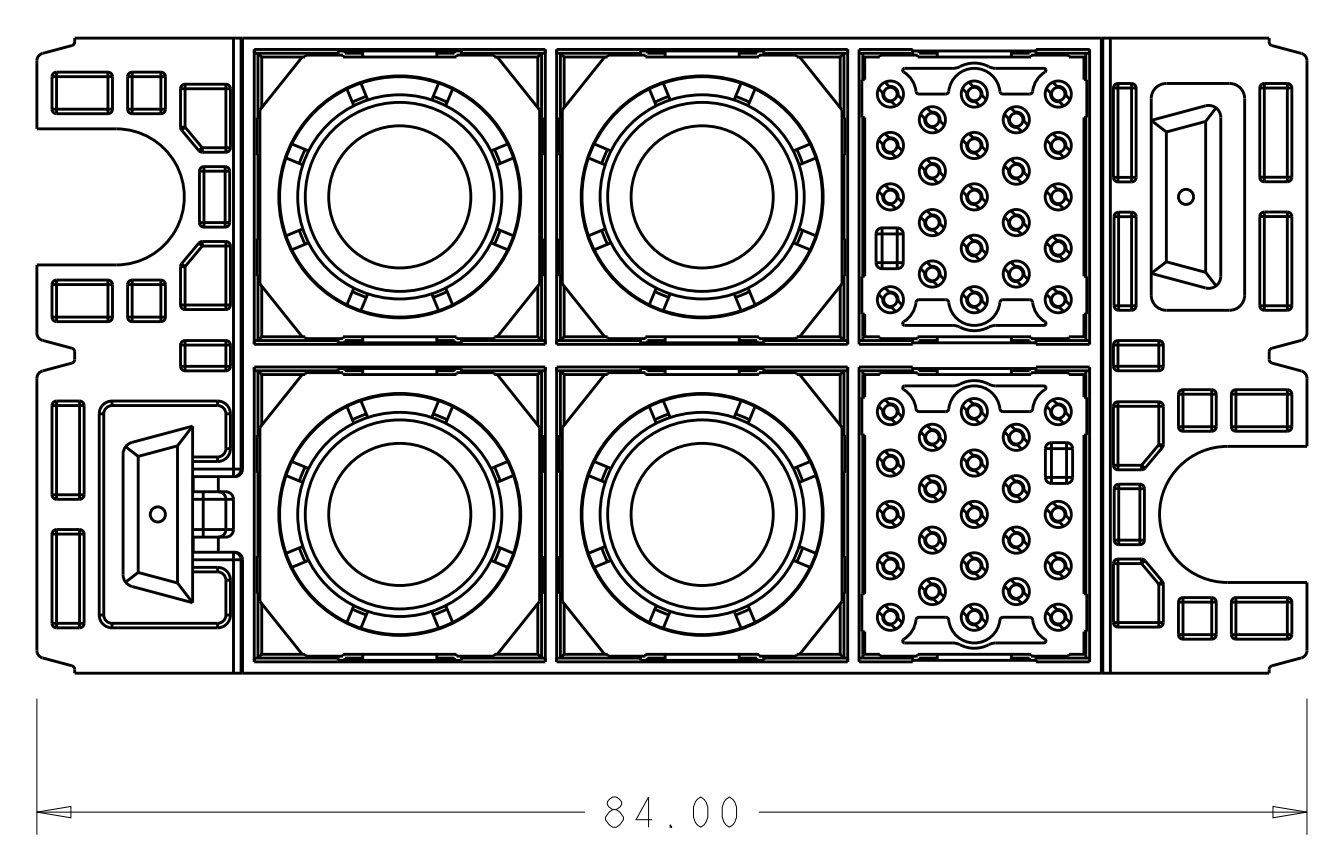

LOC		DIST		REVISIONS			
				REV	DATE	BY	APPV

- △ HOUSING: THERMOPLASTIC, COLOR BLACK, FLAMMABILITY RATING UL 94 V-0.
- △ THIS ASSEMBLY TO MATE WITH TEC PART NUMBER 2212305-1.
- 3. RECOMMENDED SHOULDER SCREW:  
2212056, FLOAT MOUNT  
2212055, FIXED MOUNT
- △ RECOMMENDED PANEL CUTOUT FOR FRONT PANEL MOUNT APPLICATION.  
RECOMMENDED PANEL THICKNESS 1.5 TO 1.78.
- △ DATE CODE AND PART NUMBER IN APPROXIMATE AREA SHOWN.

SCALE 1:1  
 FULLY MATED ASSEMBLIES △

CONNECTOR, SOCKET, FORGE 4x#0,0x#4,0x#8,0x#12,2x#22,	2212307-1
DESCRIPTION	PART NO.

THIS PRINT IS  
**PRELIMINARY**  
 UNQUALIFIED PRODUCT  
 CONTACT PRODUCT ENGINEERING  
 BEFORE USING THIS PRINT

THIS DRAWING IS A CONTROLLED DOCUMENT.		OWN: R. TREA 11FEB2015	TE Connectivity
DIMENSIONS: mm		CHK: E. WICKES 11FEB2015	
TOLERANCES UNLESS OTHERWISE SPECIFIED:		APVD: D. ORRIS 11FEB2015	NAME: CONNECTOR, SOCKET, FORGE 4x#0,0x#4,0x#8,0x#12,2x#22 CONFIGURATION
0 PLC ±N/A		PRODUCT SPEC	
1 PLC ±N/A		108-2323	SIZE: A1 CAGE CODE: 00779 DRAWING NO: 2212307
2 PLC ±0.25		APPLICATION SPEC	
3 PLC ±0.13		114-13299	RESTRICTED TO: - SCALE: 2:1 SHEET 1 OF 2 REV 1
4 PLC ±N/A		WEIGHT: -	
ANGLES ±N/A		Customer Drawing	
FINISH: △			