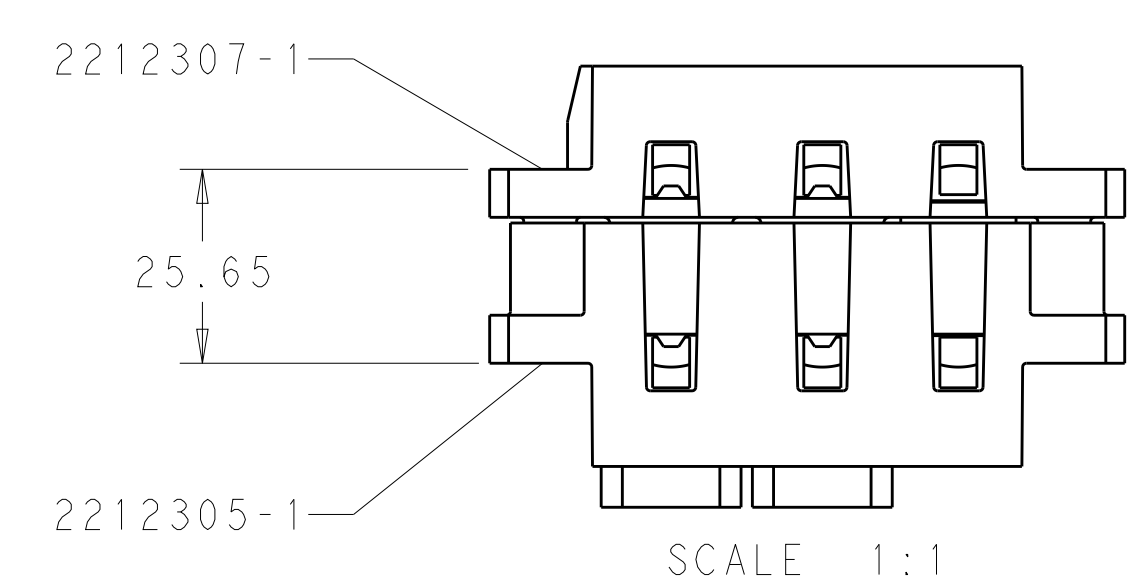

LOC		DIST		REVISIONS			
				REV	DATE	BY	APPV

- △ HOUSING: THERMOPLASTIC, COLOR BLACK, FLAMMABILITY RATING UL 94 V-0.
- △ THIS ASSEMBLY TO MATE WITH TEC PART NUMBER 2212305-1.
- 3. RECOMMENDED SHOULDER SCREW:  
2212056, FLOAT MOUNT  
2212055, FIXED MOUNT
- △ RECOMMENDED PANEL CUTOUT FOR FRONT PANEL MOUNT APPLICATION.  
RECOMMENDED PANEL THICKNESS 1.5 TO 1.78.
- △ DATE CODE AND PART NUMBER IN APPROXIMATE AREA SHOWN.

SCALE 1:1  
 FULLY MATED ASSEMBLIES △

CONNECTOR, SOCKET, FORGE 4x#0,0x#4,0x#8,0x#12,2x#22,	2212307-1
DESCRIPTION	PART NO.

THIS PRINT IS  
**PRELIMINARY**  
 UNQUALIFIED PRODUCT  
 CONTACT PRODUCT ENGINEERING  
 BEFORE USING THIS PRINT

THIS DRAWING IS A CONTROLLED DOCUMENT.		OWN: R. TREA 11FEB2015	TE Connectivity
DIMENSIONS: mm		CHK: E. WICKES 11FEB2015	
TOLERANCES UNLESS OTHERWISE SPECIFIED:		APVD: D. ORRIS 11FEB2015	NAME: CONNECTOR, SOCKET, FORGE 4x#0,0x#4,0x#8,0x#12,2x#22 CONFIGURATION
0 PLC ±N/A		PRODUCT SPEC	
1 PLC ±N/A		108-2323	SIZE: A1 CAGE CODE: 00779 DRAWING NO: 2212307
2 PLC ±0.25		APPLICATION SPEC	
3 PLC ±0.13		114-13299	RESTRICTED TO: - SCALE: 2:1 SHEET 1 OF 2 REV 1
4 PLC ±N/A		WEIGHT: -	
ANGLES ±N/A		Customer Drawing	
FINISH: △			