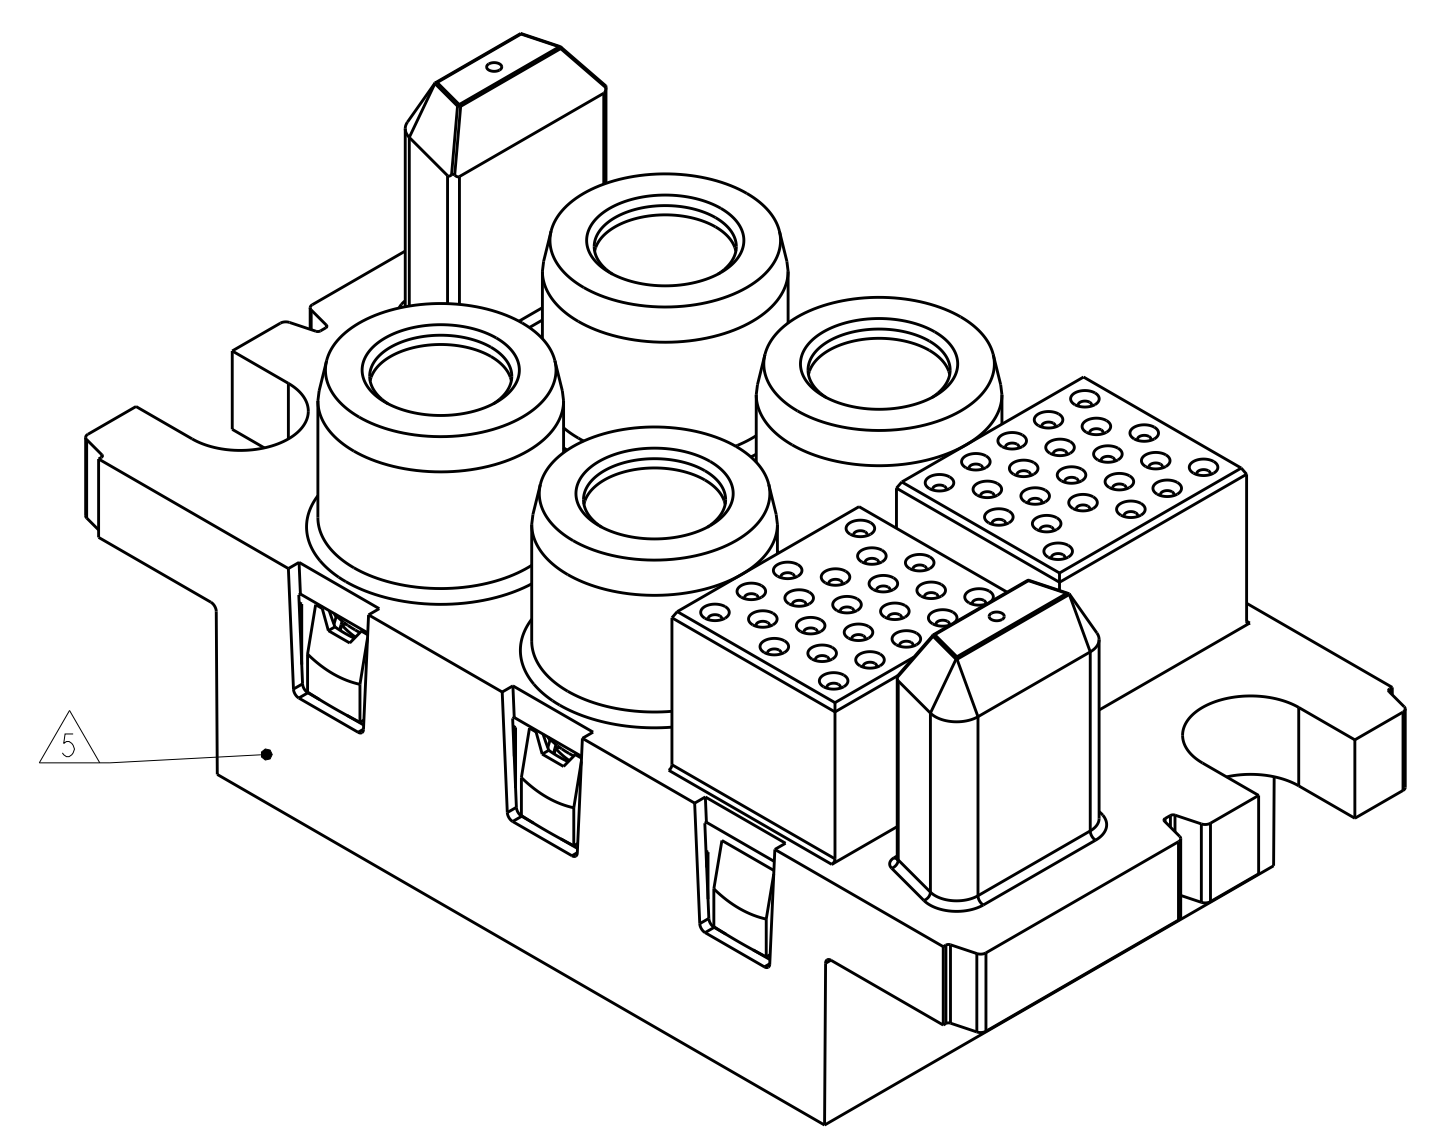

LOC		DIST		REVISIONS			
				REV	DATE	BY	APPV

- △ HOUSING: THERMOPLASTIC, COLOR BLACK, FLAMMABILITY RATING UL 94 V-0.
- △ THIS ASSEMBLY TO MATE WITH TEC PART NUMBER 2212305-1.
- 3. RECOMMENDED SHOULDER SCREW:  
2212056, FLOAT MOUNT  
2212055, FIXED MOUNT
- △ RECOMMENDED PANEL CUTOUT FOR FRONT PANEL MOUNT APPLICATION.  
RECOMMENDED PANEL THICKNESS 1.5 TO 1.78.
- △ DATE CODE AND PART NUMBER IN APPROXIMATE AREA SHOWN.

SCALE 1:1  
 FULLY MATED ASSEMBLIES △

CONNECTOR, SOCKET, FORGE 4x#0,0x#4,0x#8,0x#12,2x#22,	2212307-1
DESCRIPTION	PART NO.

THIS PRINT IS  
**PRELIMINARY**  
 UNQUALIFIED PRODUCT  
 CONTACT PRODUCT ENGINEERING  
 BEFORE USING THIS PRINT

THIS DRAWING IS A CONTROLLED DOCUMENT.		OWN: R. TREA 11FEB2015	TE Connectivity
DIMENSIONS: mm		CHK: E. WICKES 11FEB2015	
TOLERANCES UNLESS OTHERWISE SPECIFIED:		APVD: D. ORRIS 11FEB2015	NAME: CONNECTOR, SOCKET, FORGE 4x#0,0x#4,0x#8,0x#12,2x#22 CONFIGURATION
0 PLC ±N/A		PRODUCT SPEC	
1 PLC ±N/A		108-2323	SIZE: A1 CAGE CODE: 00779 DRAWING NO: 2212307
2 PLC ±0.25		APPLICATION SPEC	
3 PLC ±0.13		114-13299	RESTRICTED TO: - SCALE: 2:1 SHEET 1 OF 2 REV 1
4 PLC ±N/A		WEIGHT: -	
ANGLES ±N/A		Customer Drawing	
FINISH: △			