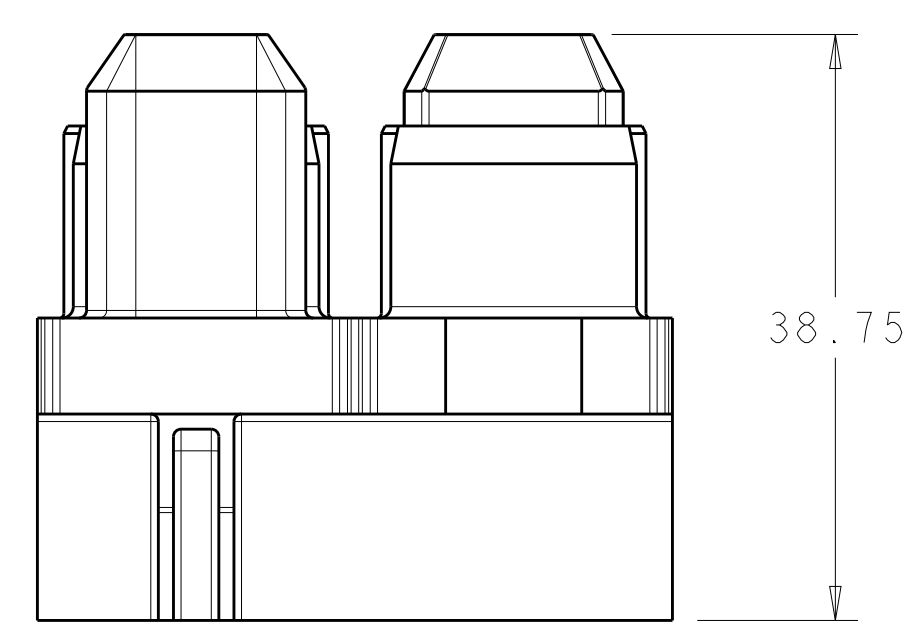

LOC		DIST		REVISIONS			
				REV	DATE	BY	APPV

- △ HOUSING: THERMOPLASTIC, COLOR BLACK, FLAMMABILITY RATING UL 94 V-0.
- △ THIS ASSEMBLY TO MATE WITH TEC PART NUMBER 2212305-1.
- 3. RECOMMENDED SHOULDER SCREW:  
2212056, FLOAT MOUNT  
2212055, FIXED MOUNT
- △ RECOMMENDED PANEL CUTOUT FOR FRONT PANEL MOUNT APPLICATION.  
RECOMMENDED PANEL THICKNESS 1.5 TO 1.78.
- △ DATE CODE AND PART NUMBER IN APPROXIMATE AREA SHOWN.

SCALE 1:1  
 FULLY MATED ASSEMBLIES △

CONNECTOR, SOCKET, FORGE 4x#0,0x#4,0x#8,0x#12,2x#22,	2212307-1
DESCRIPTION	PART NO.

THIS PRINT IS  
**PRELIMINARY**  
 UNQUALIFIED PRODUCT  
 CONTACT PRODUCT ENGINEERING  
 BEFORE USING THIS PRINT

THIS DRAWING IS A CONTROLLED DOCUMENT.		OWN: R. TREA 11FEB2015	TE Connectivity
DIMENSIONS: mm		CHK: E. WICKES 11FEB2015	
TOLERANCES UNLESS OTHERWISE SPECIFIED:		APVD: D. ORRIS 11FEB2015	NAME: CONNECTOR, SOCKET, FORGE 4x#0,0x#4,0x#8,0x#12,2x#22 CONFIGURATION
0 PLC ±N/A		PRODUCT SPEC	
1 PLC ±N/A		108-2323	SIZE: A1 CAGE CODE: 00779 DRAWING NO: 2212307
2 PLC ±0.25		APPLICATION SPEC	
3 PLC ±0.13		114-13299	RESTRICTED TO: - SCALE: 2:1 SHEET 1 OF 2 REV 1
4 PLC ±N/A		WEIGHT: -	
ANGLES ±N/A		Customer Drawing	
FINISH: △			