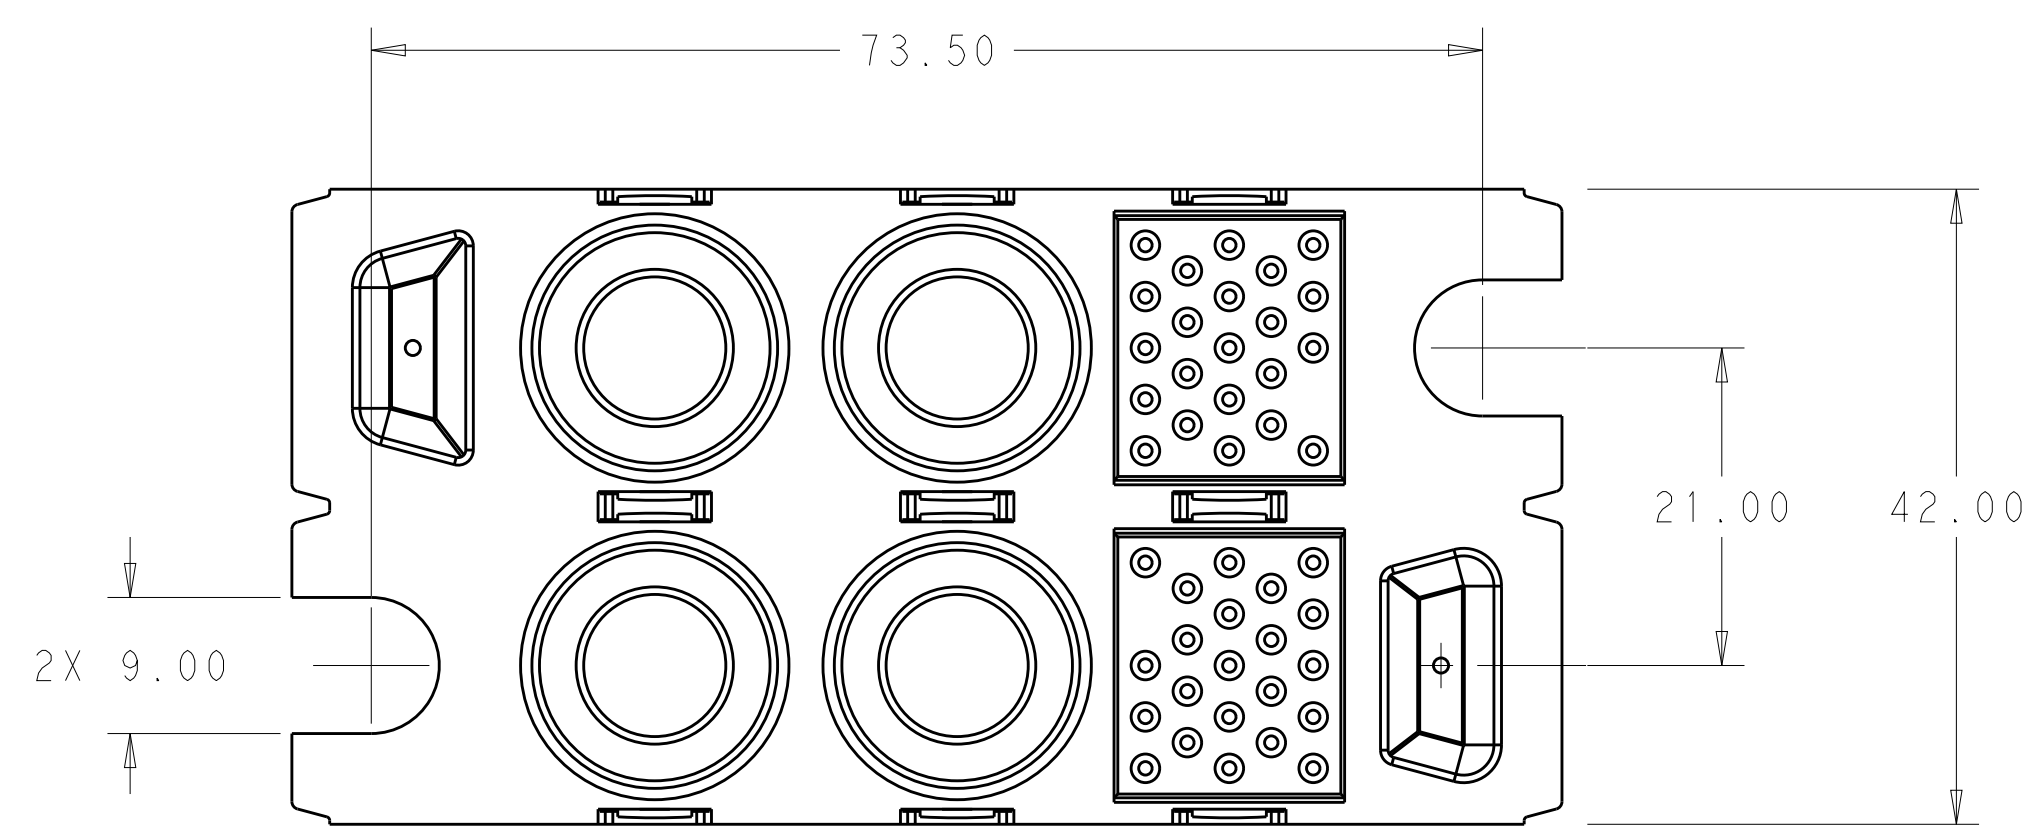

LOC		DIST		REVISIONS			
				REV	DATE	BY	APPV

- △ HOUSING: THERMOPLASTIC, COLOR BLACK, FLAMMABILITY RATING UL 94 V-0.
- △ THIS ASSEMBLY TO MATE WITH TEC PART NUMBER 2212305-1.
- 3. RECOMMENDED SHOULDER SCREW:  
2212056, FLOAT MOUNT  
2212055, FIXED MOUNT
- △ RECOMMENDED PANEL CUTOUT FOR FRONT PANEL MOUNT APPLICATION.  
RECOMMENDED PANEL THICKNESS 1.5 TO 1.78.
- △ DATE CODE AND PART NUMBER IN APPROXIMATE AREA SHOWN.

SCALE 1:1  
 FULLY MATED ASSEMBLIES △

CONNECTOR, SOCKET, FORGE 4x#0,0x#4,0x#8,0x#12,2x#22,	2212307-1
DESCRIPTION	PART NO.

THIS PRINT IS  
**PRELIMINARY**  
 UNQUALIFIED PRODUCT  
 CONTACT PRODUCT ENGINEERING  
 BEFORE USING THIS PRINT

THIS DRAWING IS A CONTROLLED DOCUMENT.		OWN: R. TREA 11FEB2015	TE Connectivity
DIMENSIONS: mm		CHK: E. WICKES 11FEB2015	
TOLERANCES UNLESS OTHERWISE SPECIFIED:		APVD: D. ORRIS 11FEB2015	NAME: CONNECTOR, SOCKET, FORGE 4x#0,0x#4,0x#8,0x#12,2x#22 CONFIGURATION
0 PLC ±N/A		PRODUCT SPEC	
1 PLC ±N/A		108-2323	SIZE: A1 CAGE CODE: 00779 DRAWING NO: 2212307
2 PLC ±0.25		APPLICATION SPEC	
3 PLC ±0.13		114-13299	RESTRICTED TO: - SCALE: 2:1 SHEET 1 OF 2 REV 1
4 PLC ±N/A		WEIGHT: -	
ANGLES ±N/A		Customer Drawing	
FINISH: △			