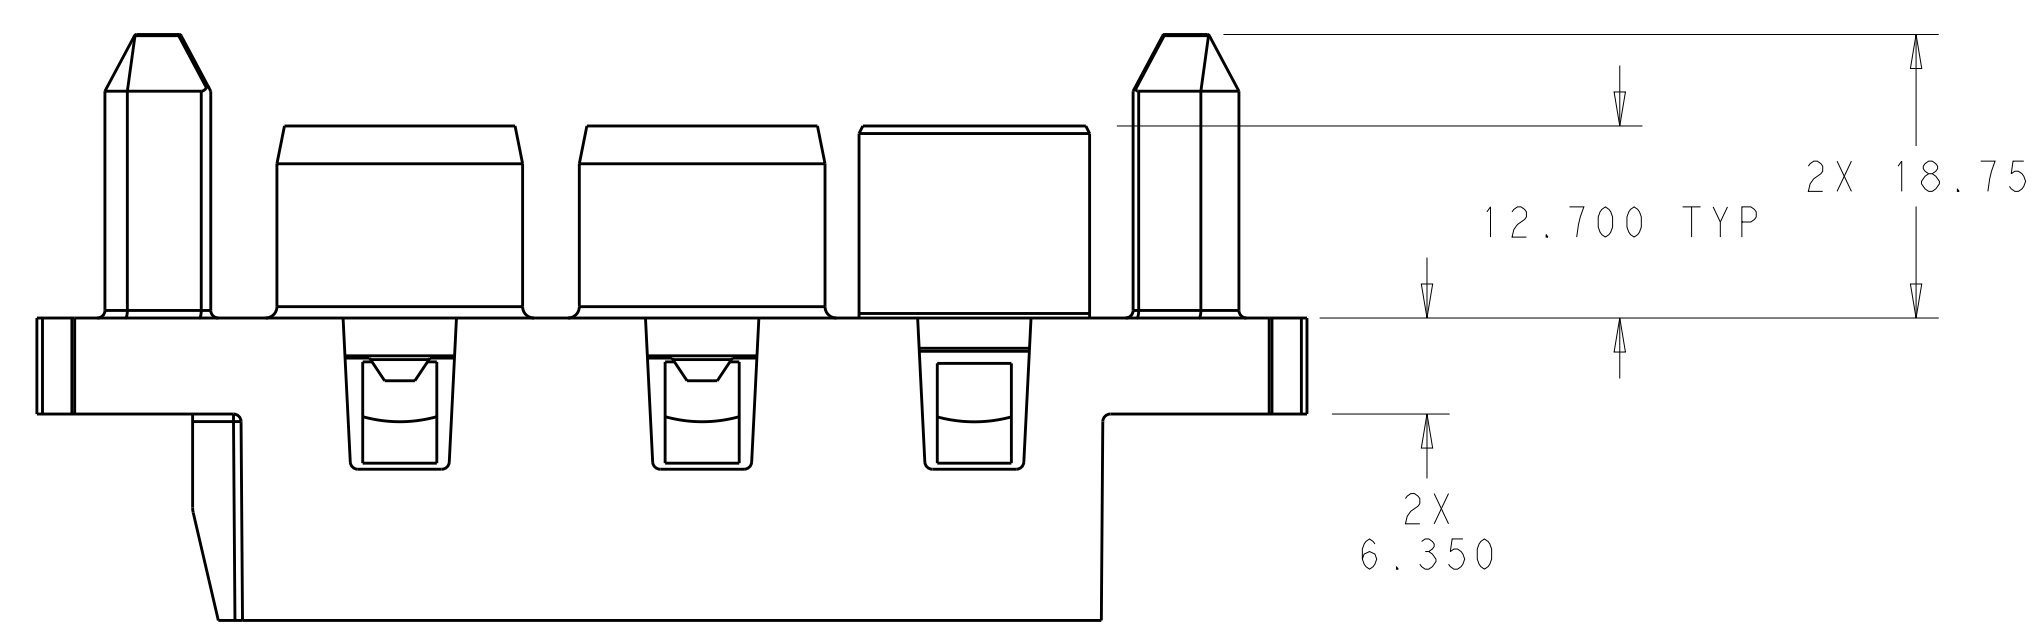

LOC		DIST		REVISIONS			
				REV	DATE	BY	APPV

- △ HOUSING: THERMOPLASTIC, COLOR BLACK, FLAMMABILITY RATING UL 94 V-0.
- △ THIS ASSEMBLY TO MATE WITH TEC PART NUMBER 2212305-1.
- 3. RECOMMENDED SHOULDER SCREW:  
2212056, FLOAT MOUNT  
2212055, FIXED MOUNT
- △ RECOMMENDED PANEL CUTOUT FOR FRONT PANEL MOUNT APPLICATION.  
RECOMMENDED PANEL THICKNESS 1.5 TO 1.78.
- △ DATE CODE AND PART NUMBER IN APPROXIMATE AREA SHOWN.

SCALE 1:1  
 FULLY MATED ASSEMBLIES △

CONNECTOR, SOCKET, FORGE 4x#0,0x#4,0x#8,0x#12,2x#22,	2212307-1
DESCRIPTION	PART NO.

THIS PRINT IS  
**PRELIMINARY**  
 UNQUALIFIED PRODUCT  
 CONTACT PRODUCT ENGINEERING  
 BEFORE USING THIS PRINT

THIS DRAWING IS A CONTROLLED DOCUMENT.		OWN: R. TREA 11FEB2015	TE Connectivity
DIMENSIONS: mm		CHK: E. WICKES 11FEB2015	
TOLERANCES UNLESS OTHERWISE SPECIFIED:		APVD: D. ORRIS 11FEB2015	NAME: CONNECTOR, SOCKET, FORGE 4x#0,0x#4,0x#8,0x#12,2x#22 CONFIGURATION
0 PLC ±N/A		PRODUCT SPEC	
1 PLC ±N/A		108-2323	SIZE: A1 CAGE CODE: 00779 DRAWING NO: 2212307
2 PLC ±0.25		APPLICATION SPEC	
3 PLC ±0.13		114-13299	RESTRICTED TO: - SCALE: 2:1 SHEET 1 OF 2 REV 1
4 PLC ±N/A		WEIGHT: -	
ANGLES ±N/A		Customer Drawing	
FINISH: △			