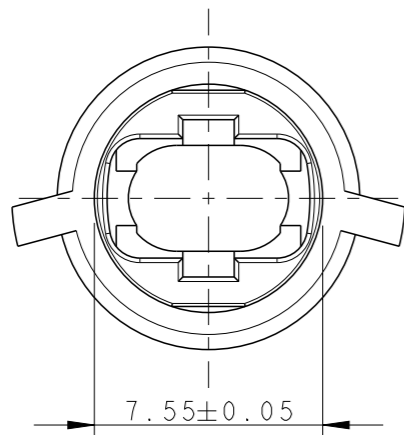

P	LTR	DESCRIPTION	DATE	DWN	APVD
	A	REVISED PER ECR-13-000948	06FEB2013	RS	DD

⚠ MATERIAL: PBT-GF15  
COLOR: WHITE

MOLD CAVITY ID

RAW MATERIAL

TE PART NUMBER

TE LOGO

2213129-1  
PART NO

THIS DRAWING IS A CONTROLLED DOCUMENT.		DWN RAVI.S 14SEP2012	 <b>TE Connectivity</b>				
DIMENSIONS: mm		CHK D.DECKER 14SEP2012					
TOLERANCES UNLESS OTHERWISE SPECIFIED:		APVD D.DECKER 14SEP2012					
0 PLC ±.5 1 PLC ±0.5 2 PLC ±0.13 3 PLC ±0.02 4 PLC ±. ANGLES ±0.5°		PRODUCT SPEC -	NAME MINI HVL LIGHTING SYSTEM 7.5mm CHASSIS MOUNT HOUSING SUPPORT FOR SPT-2 WIRE.				
MATERIAL -		FINISH -	APPLICATION SPEC -	SIZE A3	CAGE CODE 00779	DRAWING NO C-2213129	RESTRICTED TO -
		Customer Drawing	WEIGHT -	SCALE 4:1	SHEET 1 OF 1	REV A	