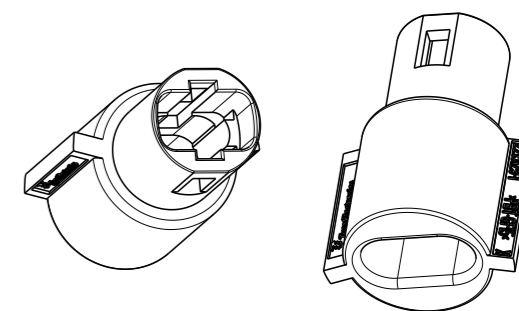

P	LTR	DESCRIPTION	DATE	DWN	APVD
	A	REVISED PER ECR-13-000948	06FEB2013	RS	DD

⚠ MATERIAL: PBT-GF15  
COLOR: WHITE

MOLD CAVITY ID

RAW MATERIAL

TE PART NUMBER

TE LOGO

2213129-1  
PART NO

THIS DRAWING IS A CONTROLLED DOCUMENT.		DWN RAVI.S 14SEP2012	 <b>TE Connectivity</b>				
DIMENSIONS: mm		CHK D.DECKER 14SEP2012					
TOLERANCES UNLESS OTHERWISE SPECIFIED:		APVD D.DECKER 14SEP2012					
0 PLC ±.5 1 PLC ±0.5 2 PLC ±0.13 3 PLC ±0.02 4 PLC ±. ANGLES ±0.5°		PRODUCT SPEC -	NAME MINI HVL LIGHTING SYSTEM 7.5mm CHASSIS MOUNT HOUSING SUPPORT FOR SPT-2 WIRE.				
MATERIAL -		FINISH -	APPLICATION SPEC -	SIZE A3	CAGE CODE 00779	DRAWING NO C-2213129	RESTRICTED TO -
		Customer Drawing	WEIGHT -	SCALE 4:1	SHEET 1 OF 1	REV A	