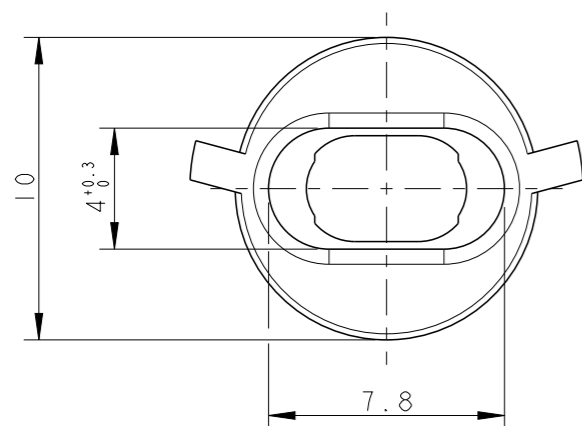

P	LTR	DESCRIPTION	DATE	DWN	APVD
	A	REVISED PER ECR-13-000948	06FEB2013	RS	DD

⚠ MATERIAL: PBT-GF15  
COLOR: WHITE

MOLD CAVITY ID

RAW MATERIAL

TE PART NUMBER

TE LOGO

2213129-1  
PART NO

THIS DRAWING IS A CONTROLLED DOCUMENT.		DWN RAVI.S 14SEP2012	 <b>TE Connectivity</b>				
DIMENSIONS: mm		CHK D.DECKER 14SEP2012					
TOLERANCES UNLESS OTHERWISE SPECIFIED:		APVD D.DECKER 14SEP2012					
0 PLC ±.5 1 PLC ±0.5 2 PLC ±0.13 3 PLC ±0.02 4 PLC ±. ANGLES ±0.5°		PRODUCT SPEC -	NAME MINI HVL LIGHTING SYSTEM 7.5mm CHASSIS MOUNT HOUSING SUPPORT FOR SPT-2 WIRE.				
MATERIAL -		FINISH -	APPLICATION SPEC -	SIZE A3	CAGE CODE 00779	DRAWING NO C-2213129	RESTRICTED TO -
		Customer Drawing	WEIGHT -	SCALE 4:1	SHEET 1 OF 1	REV A	