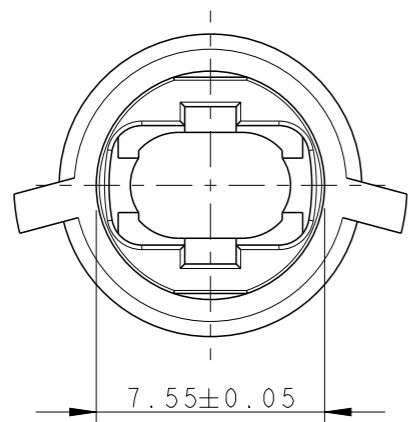

P	LTR	DESCRIPTION	DATE	DWN	APVD
	A	REVISED PER ECR-13-000946	25JAN2013	RS	DD

1 MATERIAL: PBT-GF15

MOLD CAVITY ID

RAW MATERIAL

TE PART NUMBER

TE LOGO

2213143-1

PART NUMBER

DIMENSIONS:
mm

TOLERANCES UNLESS OTHERWISE SPECIFIED:

- 0 PLC ±
- 1 PLC ±0.5
- 2 PLC ±0.13
- 3 PLC ±0.013
- 4 PLC ±0.0001
- ANGLES ±

MATERIAL

FINISH

 TE Connectivity		NAME	
		MINI HVL LIGHTING SYSTEM 7.5mm CHASSIS MOUNT HOUSING SUPPORT FOR SVT WIRE.	
SIZE	CAGE CODE	DRAWING NO	RESTRICTED TO
A3	00779	C-2213143	-
SCALE 4:1		SHEET 1 OF 1	REV A