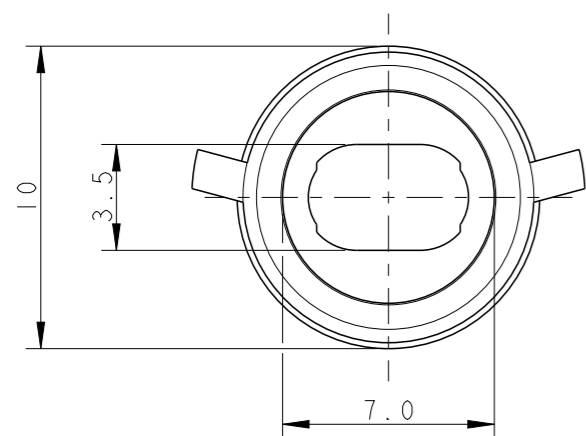

P	LTR	DESCRIPTION	DATE	DWN	APVD
	A	REVISED PER ECR-13-000946	25JAN2013	RS	DD

1 MATERIAL: PBT-GF15

MOLD CAVITY ID

RAW MATERIAL

TE PART NUMBER

TE LOGO

2213143-1

PART NUMBER

DIMENSIONS:
mm

TOLERANCES UNLESS OTHERWISE SPECIFIED:

- 0 PLC ±
- 1 PLC ±0.5
- 2 PLC ±0.13
- 3 PLC ±0.013
- 4 PLC ±0.0001
- ANGLES ±

MATERIAL

FINISH

 TE Connectivity		NAME	
		MINI HVL LIGHTING SYSTEM 7.5mm CHASSIS MOUNT HOUSING SUPPORT FOR SVT WIRE.	
SIZE	CAGE CODE	DRAWING NO	RESTRICTED TO
A3	00779	C-2213143	-
SCALE 4:1		SHEET 1 OF 1	REV A