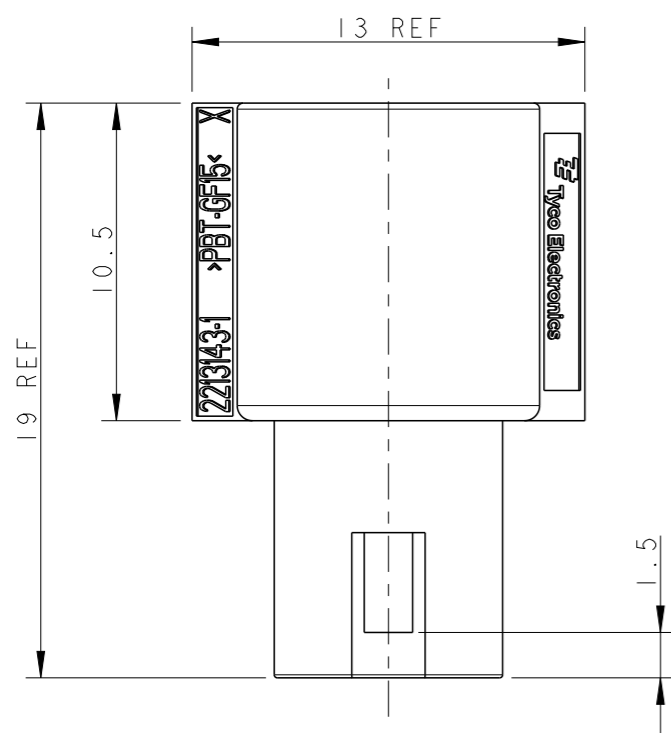

P	LTR	DESCRIPTION	DATE	DWN	APVD
	A	REVISED PER ECR-13-000946	25JAN2013	RS	DD

1 MATERIAL: PBT-GF15

MOLD CAVITY ID

RAW MATERIAL

TE PART NUMBER

TE LOGO

2213143-1

PART NUMBER

DIMENSIONS:
mm

TOLERANCES UNLESS OTHERWISE SPECIFIED:

- 0 PLC ±
- 1 PLC ±0.5
- 2 PLC ±0.13
- 3 PLC ±0.013
- 4 PLC ±0.0001
- ANGLES ±

MATERIAL

FINISH

 TE Connectivity		NAME	
		MINI HVL LIGHTING SYSTEM 7.5mm CHASSIS MOUNT HOUSING SUPPORT FOR SVT WIRE.	
SIZE	CAGE CODE	DRAWING NO	RESTRICTED TO
A3	00779	C-2213143	-
SCALE 4:1		SHEET 1 OF 1	REV A