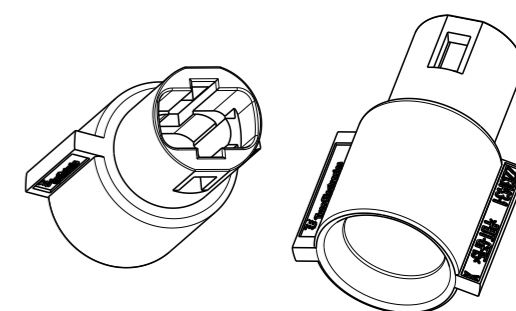

P	LTR	DESCRIPTION	DATE	DWN	APVD
	A	REVISED PER ECR-13-000946	25JAN2013	RS	DD

1 MATERIAL: PBT-GF15

MOLD CAVITY ID

RAW MATERIAL

TE PART NUMBER

TE LOGO

2213143-1

PART NUMBER

DIMENSIONS:
mm

TOLERANCES UNLESS OTHERWISE SPECIFIED:

- 0 PLC ±
- 1 PLC ±0.5
- 2 PLC ±0.13
- 3 PLC ±0.013
- 4 PLC ±0.0001
- ANGLES ±

MATERIAL

FINISH

 TE Connectivity		NAME	
		MINI HVL LIGHTING SYSTEM 7.5mm CHASSIS MOUNT HOUSING SUPPORT FOR SVT WIRE.	
SIZE	CAGE CODE	DRAWING NO	RESTRICTED TO
A3	00779	C-2213143	-
SCALE 4:1		SHEET 1 OF 1	REV A